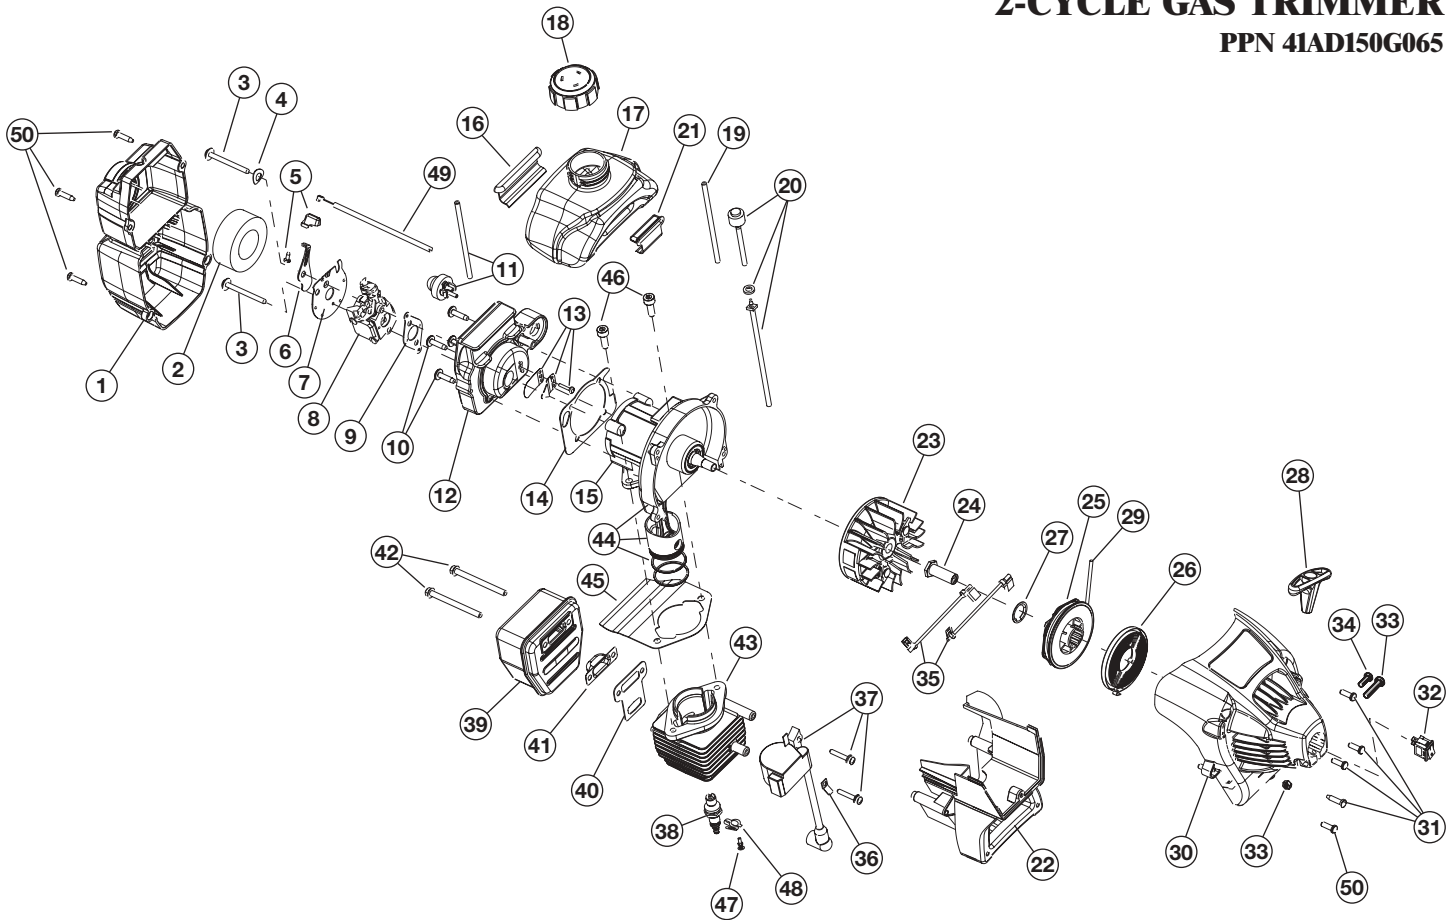

ENGINE PARTS - MODEL BL150

2-CYCLE GAS TRIMMER

PPN 41AD150G065

Item	Part No.	Description	Item	Part No.	Description
1	753-04505	Air Cleaner/Muffler Cover Assembly (includes 2 & 47)	29	791-613103	Rope
2	791-180350	Air Cleaner Filter	30	753-04289	Starter Housing Assembly (includes 25-29, 31, 32 & 35)
3	791-180351B	Carburetor Mounting Screws	31	791-181501	Housing Screws
4	791-180226	Wavey Washer	32	791-182405	On/Off Switch
5	753-04419	Choke Knob and Screw	33	753-04291	Clamping Screw & Nut
6	791-182160	Choke Lever Assembly (includes 5)	34	753-04466	Anti-Rotation Screw
7	753-04488	Choke Lever and Plate (includes 6)	35	753-04290	Wire Leads
8	753-04408	Carburetor Assembly (includes 9 & 20)	36	791-611063	Ground Tab
9	791-610675	Carburetor Gasket	37	753-04336	Module Assembly
10	791-181860	Carb Mount Screw	38	791-610311B	Spark Plug
11	791-683974	Primer and Hose Assembly	39	791-182066	Muffler Assembly (includes 40-42)
12	753-1196	Carb Mount Assembly (includes 10 & 13-14)	40	753-04159	Exhaust Gasket
13	791-684451	Reed Assembly	41	791-182747	Spark Arrestor Screen
14	753-1208	Carburetor Mount Gasket	42	791-147575	Muffler Mounting Bolt
15	753-04321	Crank Case Service Assembly (includes 10)	43	753-04506	Cylinder Assembly (includes 45-48)
16	791-612134	Rear Mounting Pad	44	753-04367	Piston and Rod Assembly w/Rings
17	753-04285	Fuel Tank Assembly (includes 18-20)	45	753-1197	Cylinder Gasket
18	791-182612	Fuel Cap Assembly	46	791-182723	Cylinder Bolt
19	791-181068	Fuel Return Line	47	753-04411	Compression Relief Valve
20	791-682039	Fuel Line Assembly	48	753-04412	Compression Relief Valve Spring
21	791-145308	Front Mounting Pad	49	753-04413	Compression Relief Valve Cable
22	753-04409	Shroud Extension and Stand	50	791-181345	Cover Screws
23	791-182736	Flywheel Assembly	*	753-04134	Engine Gasket Kit
24	791-610303	Spacer	*	791-180090	O.E.M. Carburetor Repair Kit
25	753-1199	Recoil Pulley	*	791-180091	Gasket Diaphragm Repair Kit
26	753-04286	Recoil Spring	*	753-1209	Piston Ring Set
27	753-04288	Pulley Retainer	*	753-04507	Short Block Assembly (includes 15, 38, 43 & 44)
28	791-181079	Pull Handle			

* Items Not Shown