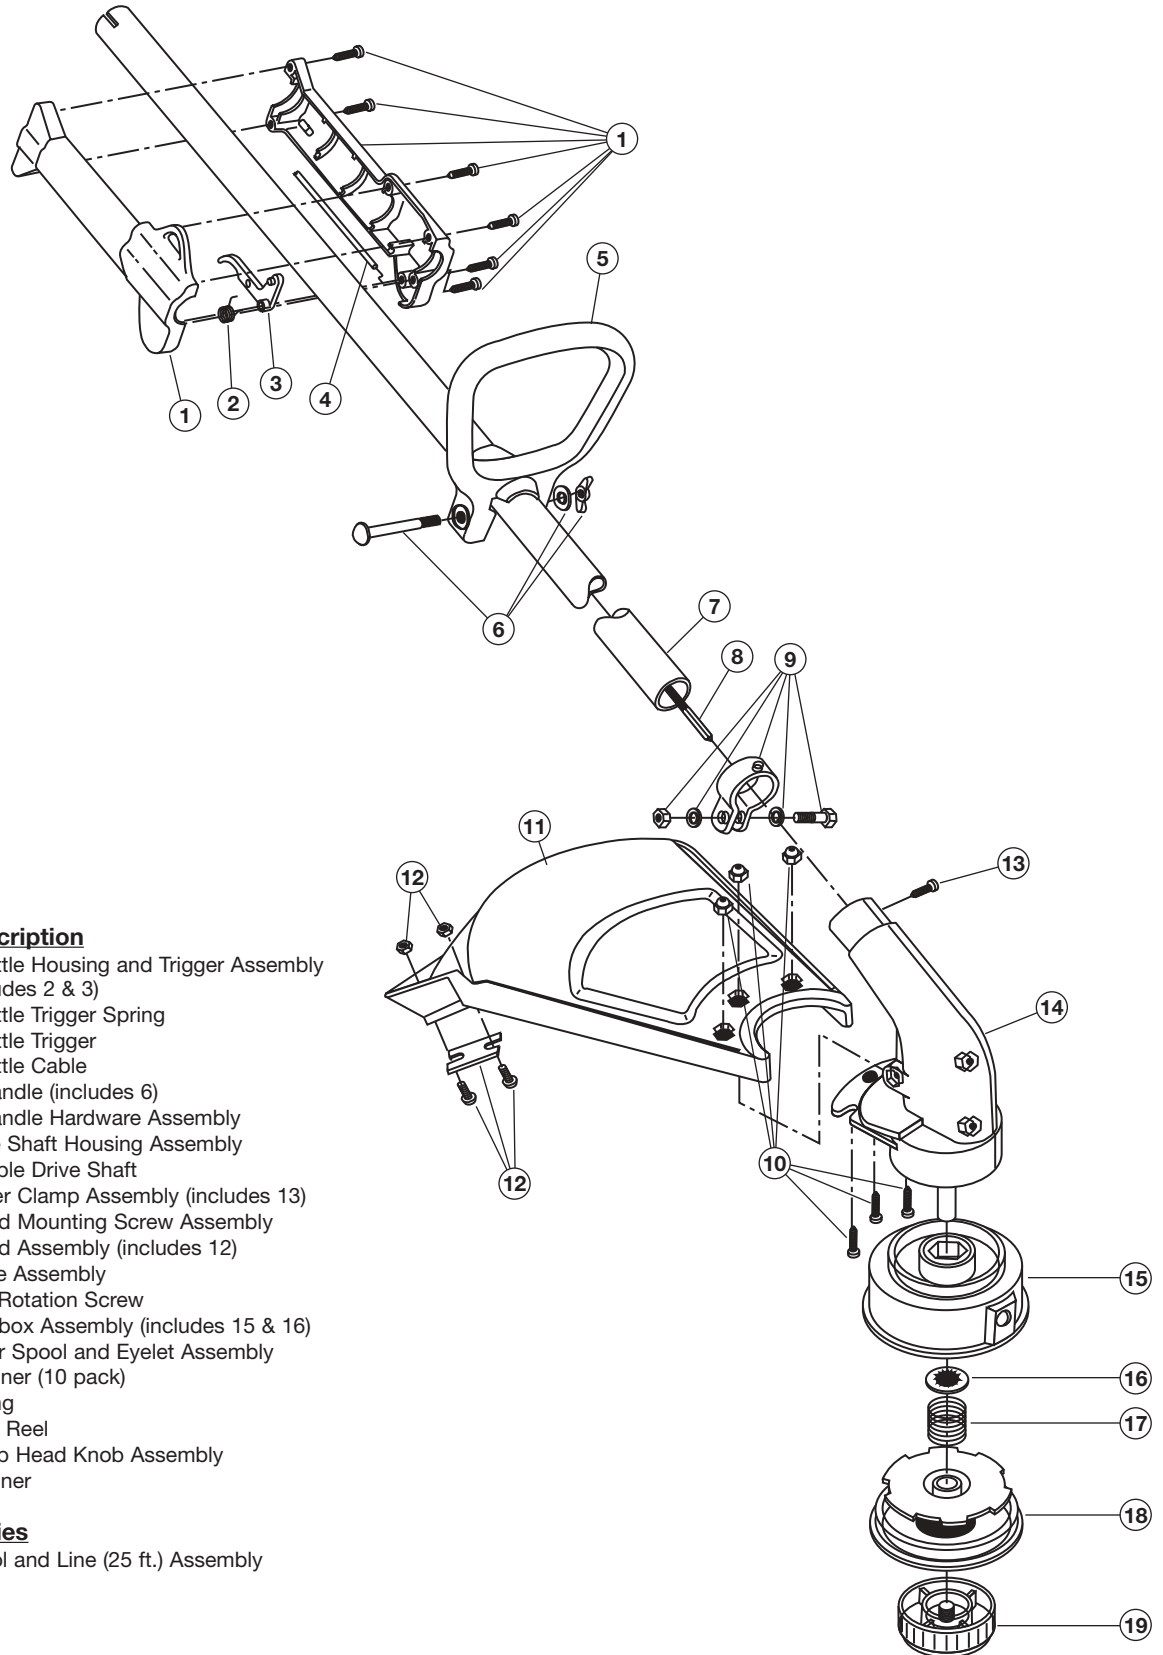

* Items Not Shown

BOOM & TRIMMER PARTS - MODEL BL150
2-CYCLE GAS TRIMMER
 PPN 41AD150G065

Item	Part No.	Description
1	753-04279	Throttle Housing and Trigger Assembly (includes 2 & 3)
2	791-610314	Throttle Trigger Spring
3	791-180975	Throttle Trigger
4	791-182068	Throttle Cable
5	791-153064	D-Handle (includes 6)
6	791-153317	D-Handle Hardware Assembly
7	753-04330	Drive Shaft Housing Assembly
8	753-04251	Flexible Drive Shaft
9	791-153597	Lower Clamp Assembly (includes 13)
10	791-180547	Guard Mounting Screw Assembly
11	791-180548	Guard Assembly (includes 12)
12	791-180553	Blade Assembly
13	791-145569	Anti-Rotation Screw
14	791-180549	Gearbox Assembly (includes 15 & 16)
15	791-153619	Outer Spool and Eyelet Assembly
16	791-610660	Retainer (10 pack)
17	791-610317B	Spring
18	753-1155	Inner Reel
19	791-153066B	Bump Head Knob Assembly
20	753-04363	Retainer