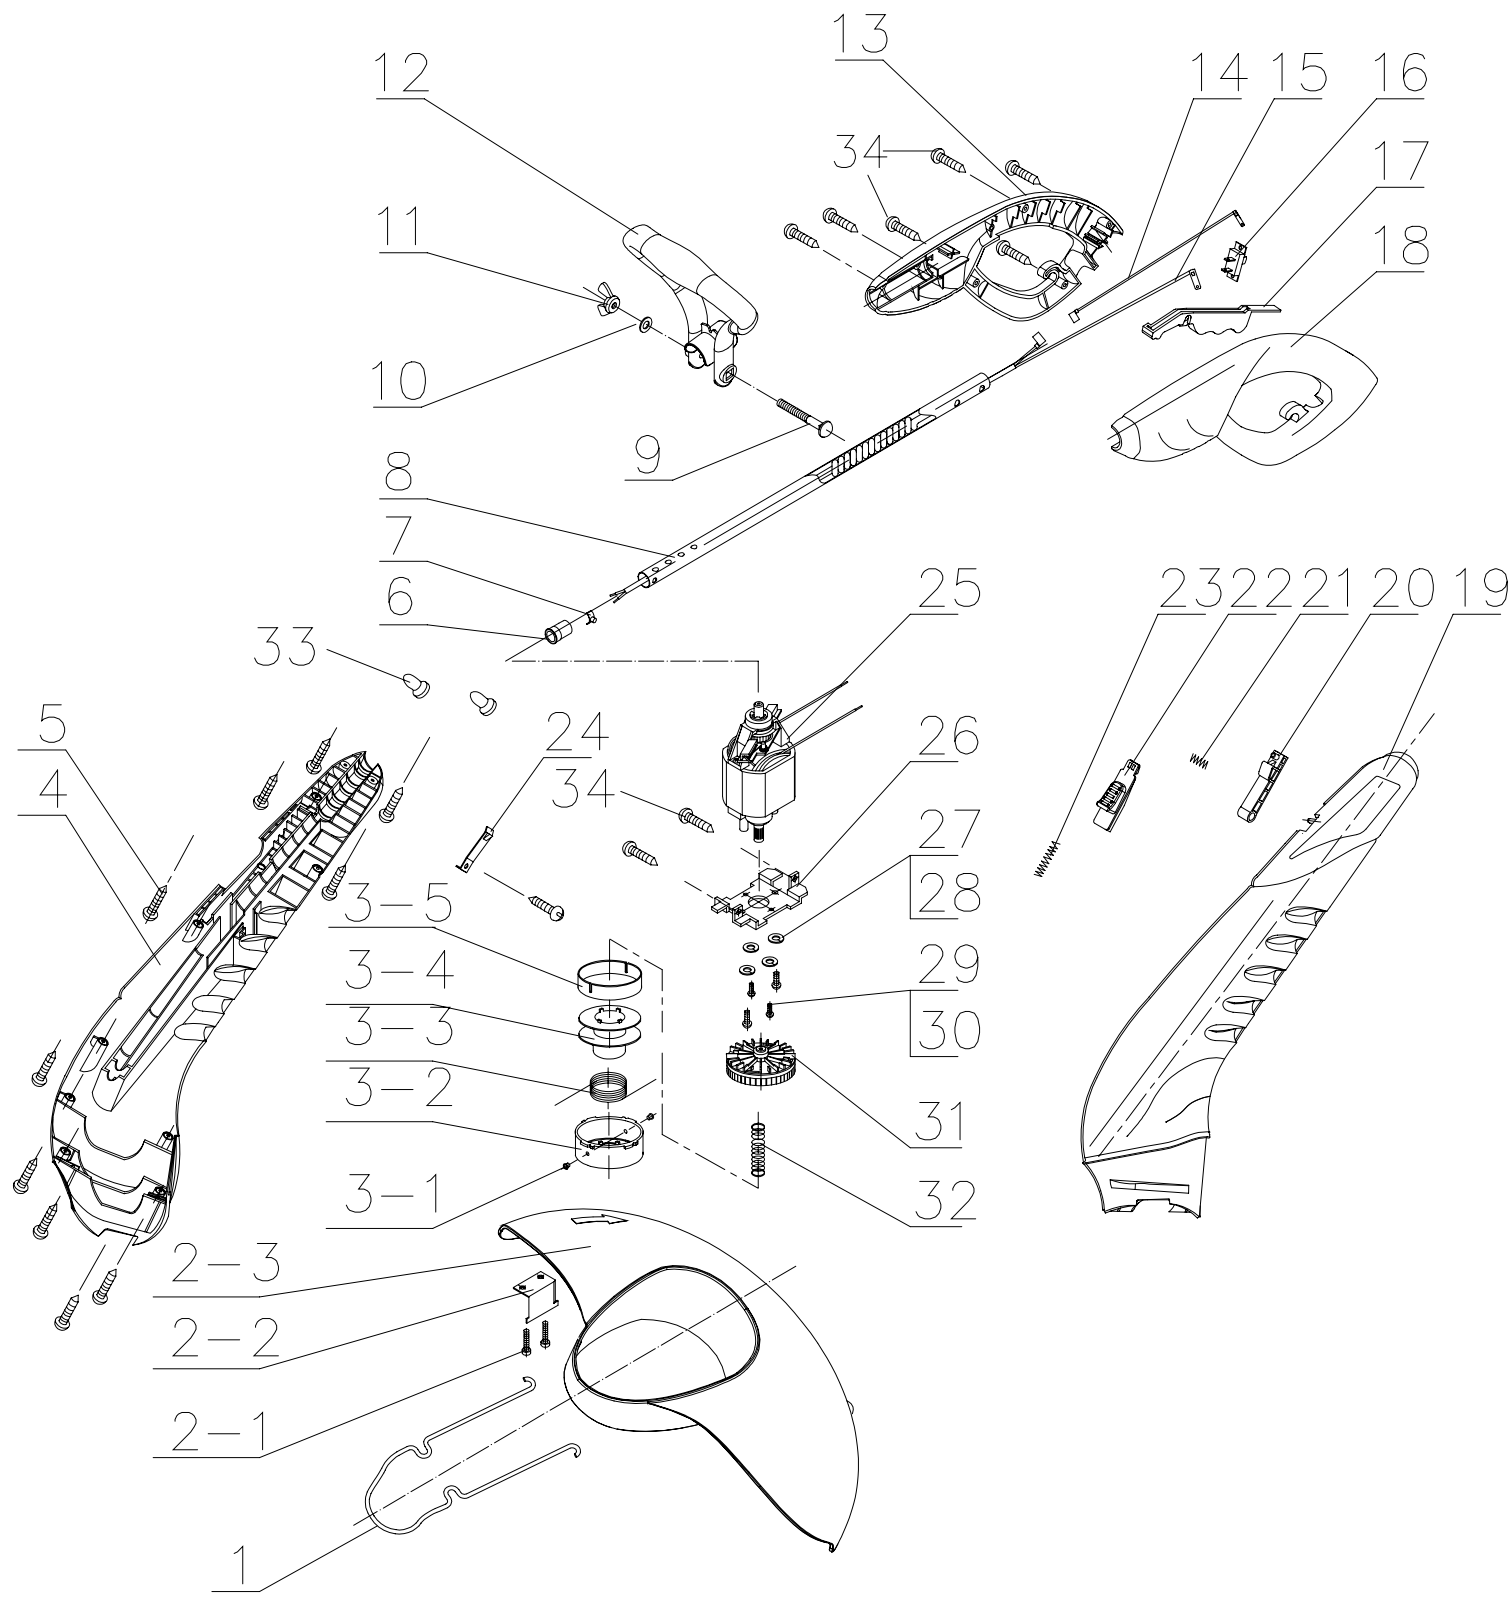

SERVICE SPARE PARTS LIST

SPECIFY MODEL NO. WHEN ORDERING PARTS		DATE	REVISED DATE
12" String Trimmer		5/14/2003	
MODEL NO.	TB37E / 41ACT37P966		N/A

No.	STK CODE	Parts No.	Description	Q	No.	STK CODE	Parts No.	Description	Q
1		MC-6036-230201	PROJECTIVE GUARD	1	18		MC-6068-202603	UPPER HANDGRIP (L)	1
2		MC-6228-202701	GUARD ASS'Y	2	19		MC-6038-202603	HOUSING (L)	1
3		MC-6228-202004A	SPOOL CARRIER ASS'Y	1	20		MC-6021-202602	DETENT	1
4		MC-6038-202604	HOUSING (R)	1	21		MC-6024-202605	SPRING	1
5		MC-6SDABB04-18	SCREW	14	22		MC-6056-202607	BUTTON	1
6		MC-6017-230101	JACKET	1	23		MC-6024-202603	SPRING	1
7		MC-6056-202603	SNAP BUTTON	1	24		MC-6024-202601	SPRING	1
8		MC-6114-202602	ADJUSTABLE ROD	1	25		MC-6099-202702	MOTOR 120V	1
9		MC-6SHDB-06-52	SCREW	1	26		MC-6072-202601	MOTOR PLATE	1
10		MC-6WFB-06	WASHER	1	27		MC-6WSB-03	WASHER	2
11		MC-6NBB-06	NUT	1	28		MC-6WSB-04	WASHER	2
12		MC-6196-202601	CENTRAL HANDGRIP	1	29		MC-6SDAE-03-08	SCREW	2
13		MC-6068-202604	UPPER HANDGRIP (R)	1	30		MC-6SDAB-04-10	SCREW	2
14		MC-6010-202601	WIRE	1	31		MC-6270-202003	CUTTER ASS'Y	1
15		MC-6010-202602	WIRE	1	32		MC-6024-202604	SPRING	1
16		MC-6022-230001	SWITCH	1	33		MC-6154-840001	TERMINAL BLOCK	2
17		MC-6028-230003	TRIGGER	1	34		MC-6SDABB04-14	SCREW	4

Stocking Codes are:

A - Dealer stocked

B - Distributor stocked

C - Factory stocked