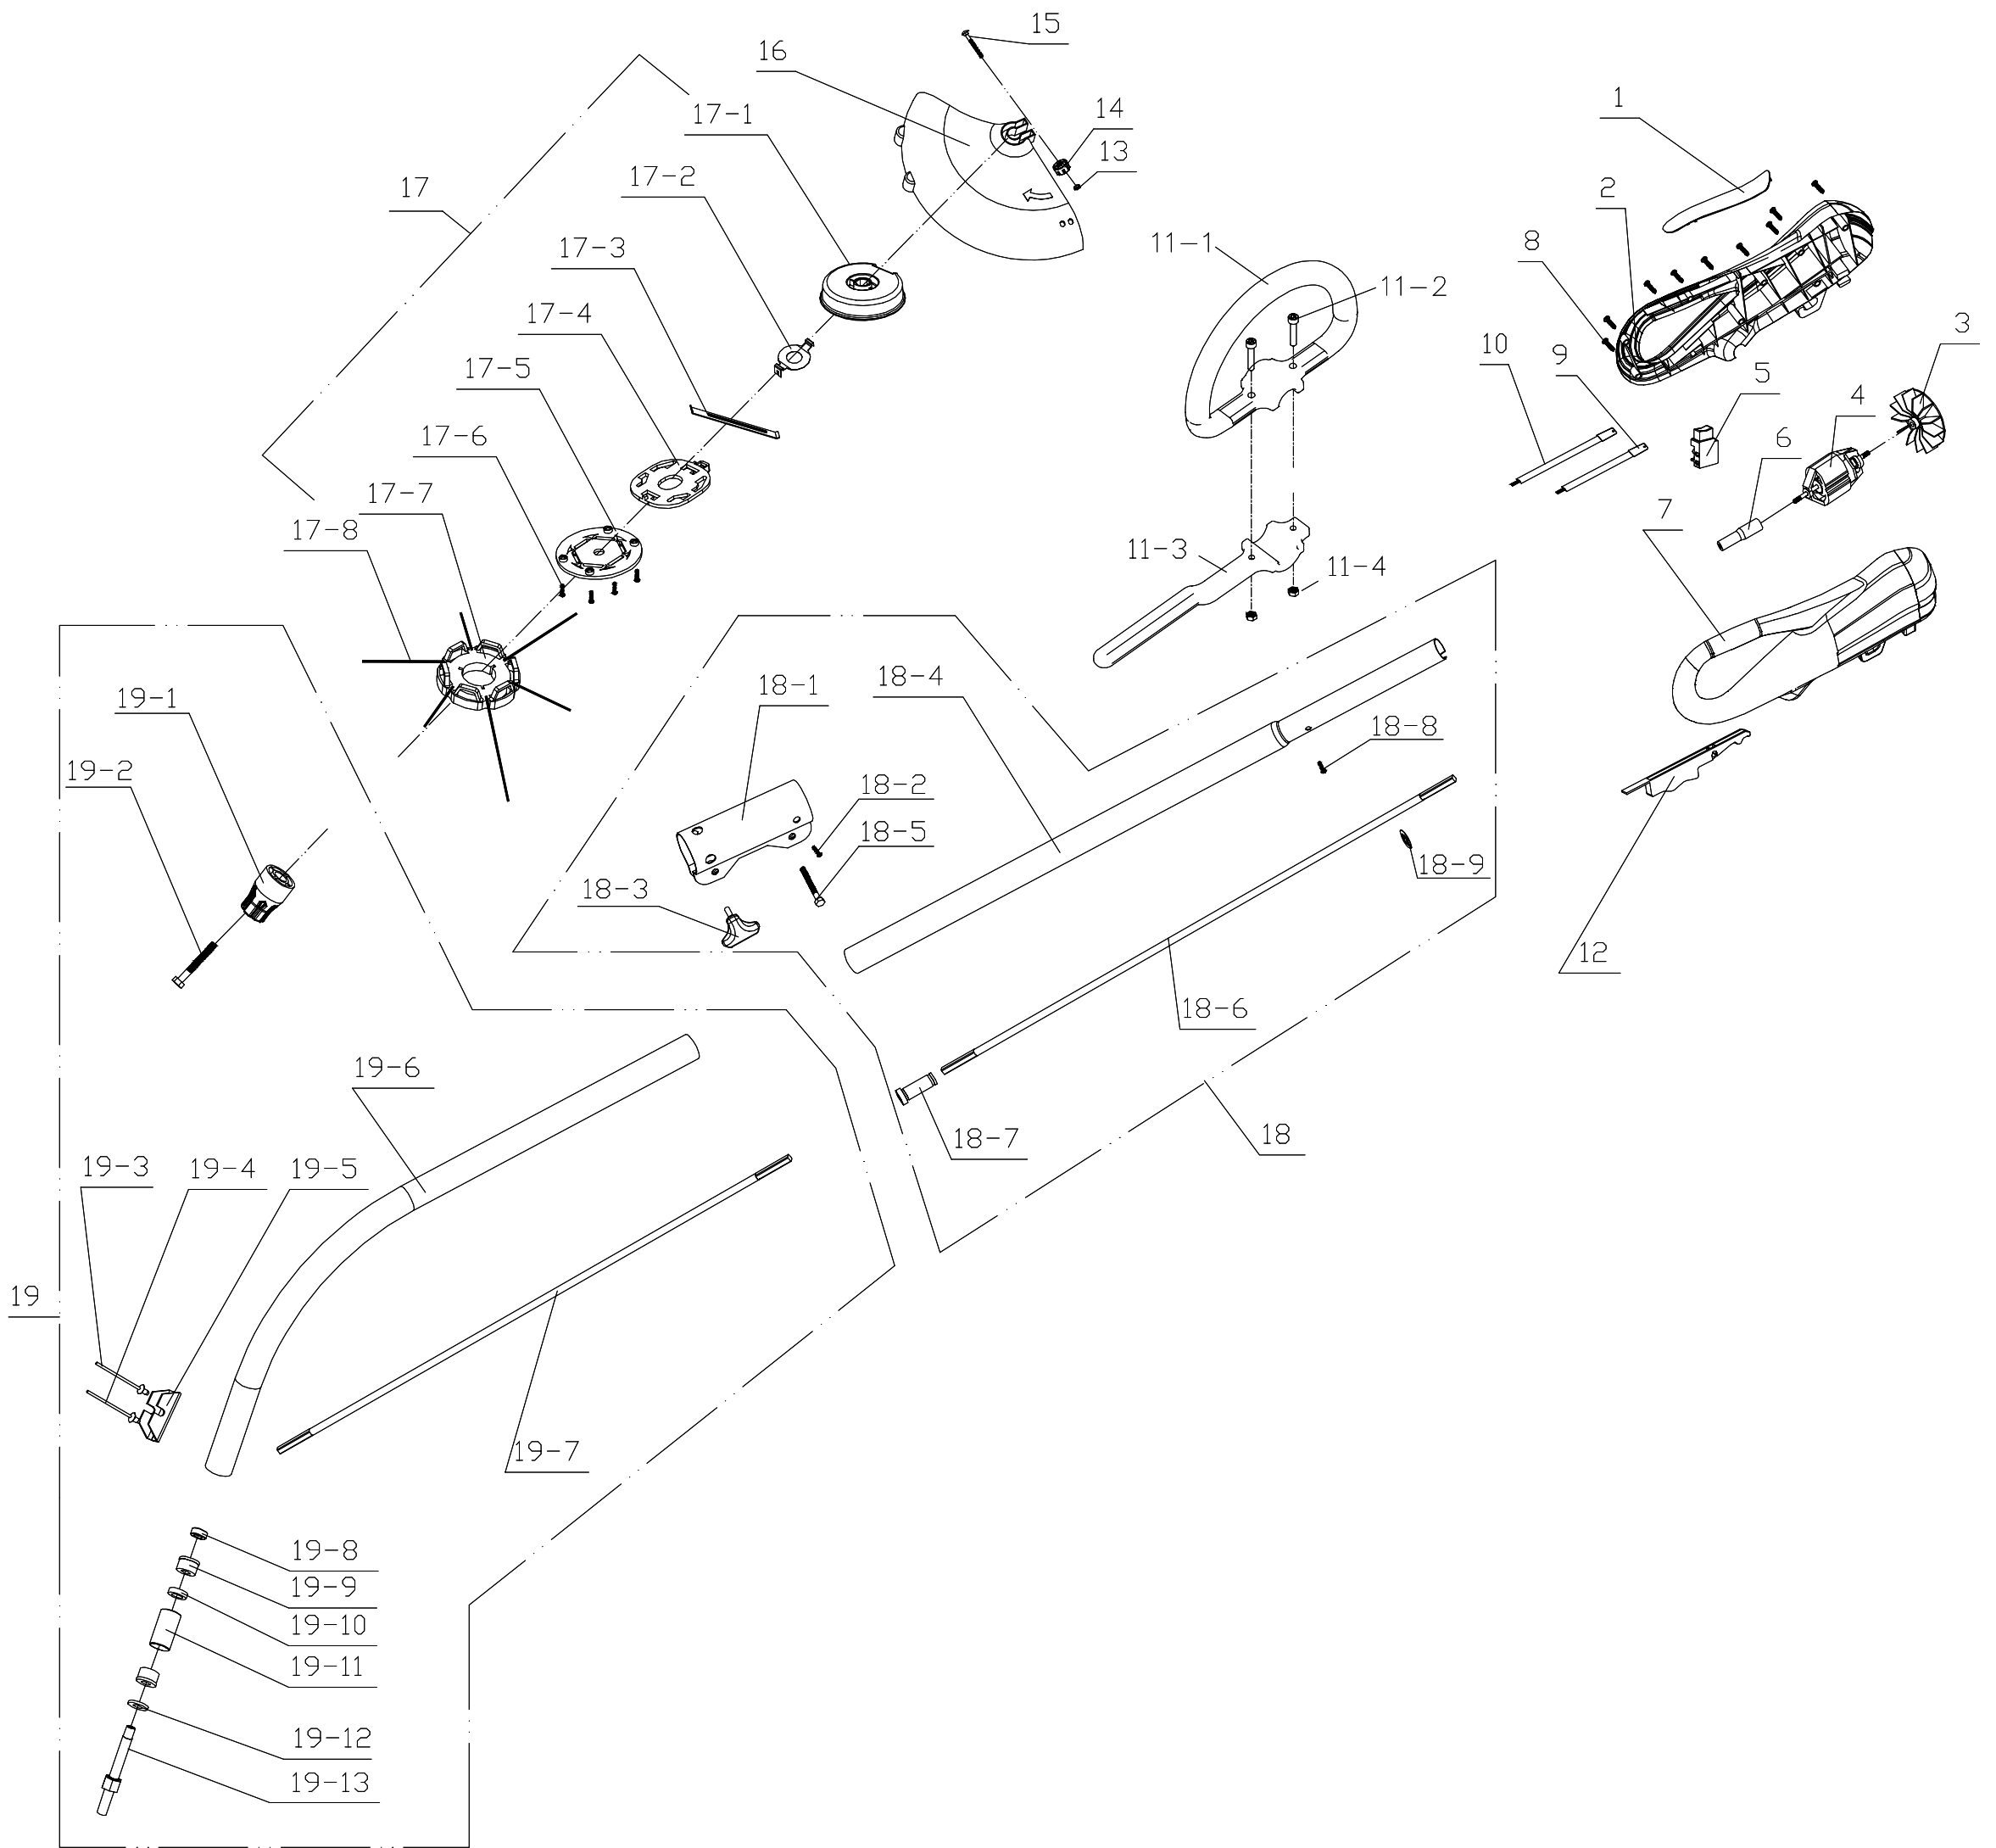

SPECIFY MODEL NO. WHEN ORDERING PARTS		DATE	
15" STRING TRIMMER		11/18/2004	REVISED DATE
MODEL NO.	TB65REX / 41AC65RP966		N/A

**SERVICE SPARE PARTS LIST**

SPECIFY MODEL NO. WHEN ORDERING PARTS		DATE	REVISED DATE
15" STRING TRIMMER		11/18/2004	
MODEL NO.	TB65REX / 41AC65RP966		N/A