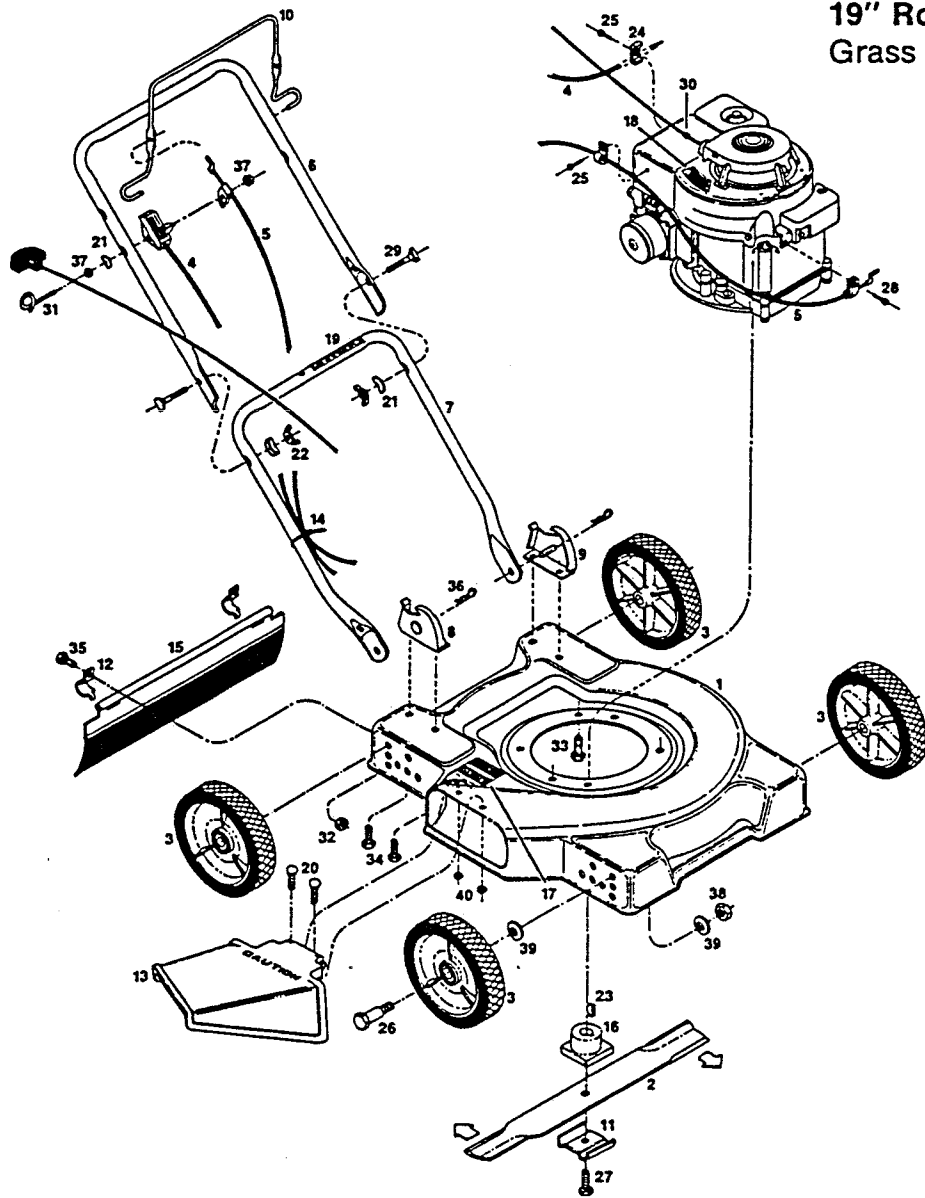

**Model 40D Servess
19" Rotary Mower
Grass Catcher GC-6A**

| INDEX NO. | PART NO. | DESCRIPTION |
|-----------|----------|-------------------------------|
| 1 | 029017 | Deck 19" Green |
| | 029025 | Deck 19" Red |
| 2 | 030023 | Blade - 19" Flat |
| 3 | 041012 | Wheel - 6" Plastic |
| 4 | 051086 | Control - Throttle Plastic |
| 5 | 051037 | Cable - Engine/Blade Control* |
| 6 | 071076 | Handle - Upper |
| 7 | 071563 | Handle - Lower |
| 8 | 107086 | Handle Bracket - Right Hand |
| 9 | 107094 | Handle Bracket - Left Hand |
| 10 | 104687 | Bail - Engine/Blade Control* |
| 11 | 106336 | Washer - Blade Adapter |
| 12 | 106914 | Clip - Trailing Shield |
| 13 | 110221 | Chute Deflector Assembly* |
| 14 | 110379 | Cable Tie |
| 15 | 111583 | Trailing Shield* |
| 16 | 133231 | Blade Adapter |
| 17 | 144063 | Decal - C.P.S.C. Danger |
| 18 | 144204 | Decal - Blade Warning |
| 19 | 144899 | Decal - Starting Instructions |
| 20 | 150011 | Bolt - Carriage 1/4-20 x 5/8 |

| INDEX NO. | PART NO. | DESCRIPTION |
|-----------|----------|---------------------------------------|
| 21 | 150201 | Washer - Curved E 16 |
| 22 | 150235 | Wingnut 5/16-18 |
| 23 | 150276 | Woodruff Key #6 |
| 24 | 150318 | Cable Clamp |
| 25 | 150623 | Self Tap Screw #10 x 5/8 |
| 26 | 150730 | Shoulder Bolt - Wheel |
| 27 | 150862 | Bolt - Blade 3/8-24 x 1 1/4 Gr. 8 |
| 28 | 151613 | Bolt - Hex Head #10-32 x 3/8 SEMS |
| 29 | 151928 | Bolt - Curved Head 5/16-18 x 1 1/4 |
| 30 | 152074 | Rope Stop |
| 31 | 152629 | Rope Guide |
| 32 | 452318 | Nut #10-24 HX Nylon Insert |
| 33 | 457168 | Bolt - Hex Head Self Tap 3/8-16 x 7/8 |
| 34 | 457499 | Bolt - Self Tap 1/4-20 x 5/8 |
| 35 | 458687 | Bolt # 10-24 x 1/2 |
| 36 | 715011 | Hairpin Cotter |
| 37 | 715037 | Nut - Keps 1/4-20 |
| 38 | 715086 | Locknut 3/8-16 Top |
| 39 | 715417 | Washer Flat 3/8 SAE |
| 40 | 715508 | Locknut 1/4-20 Top |