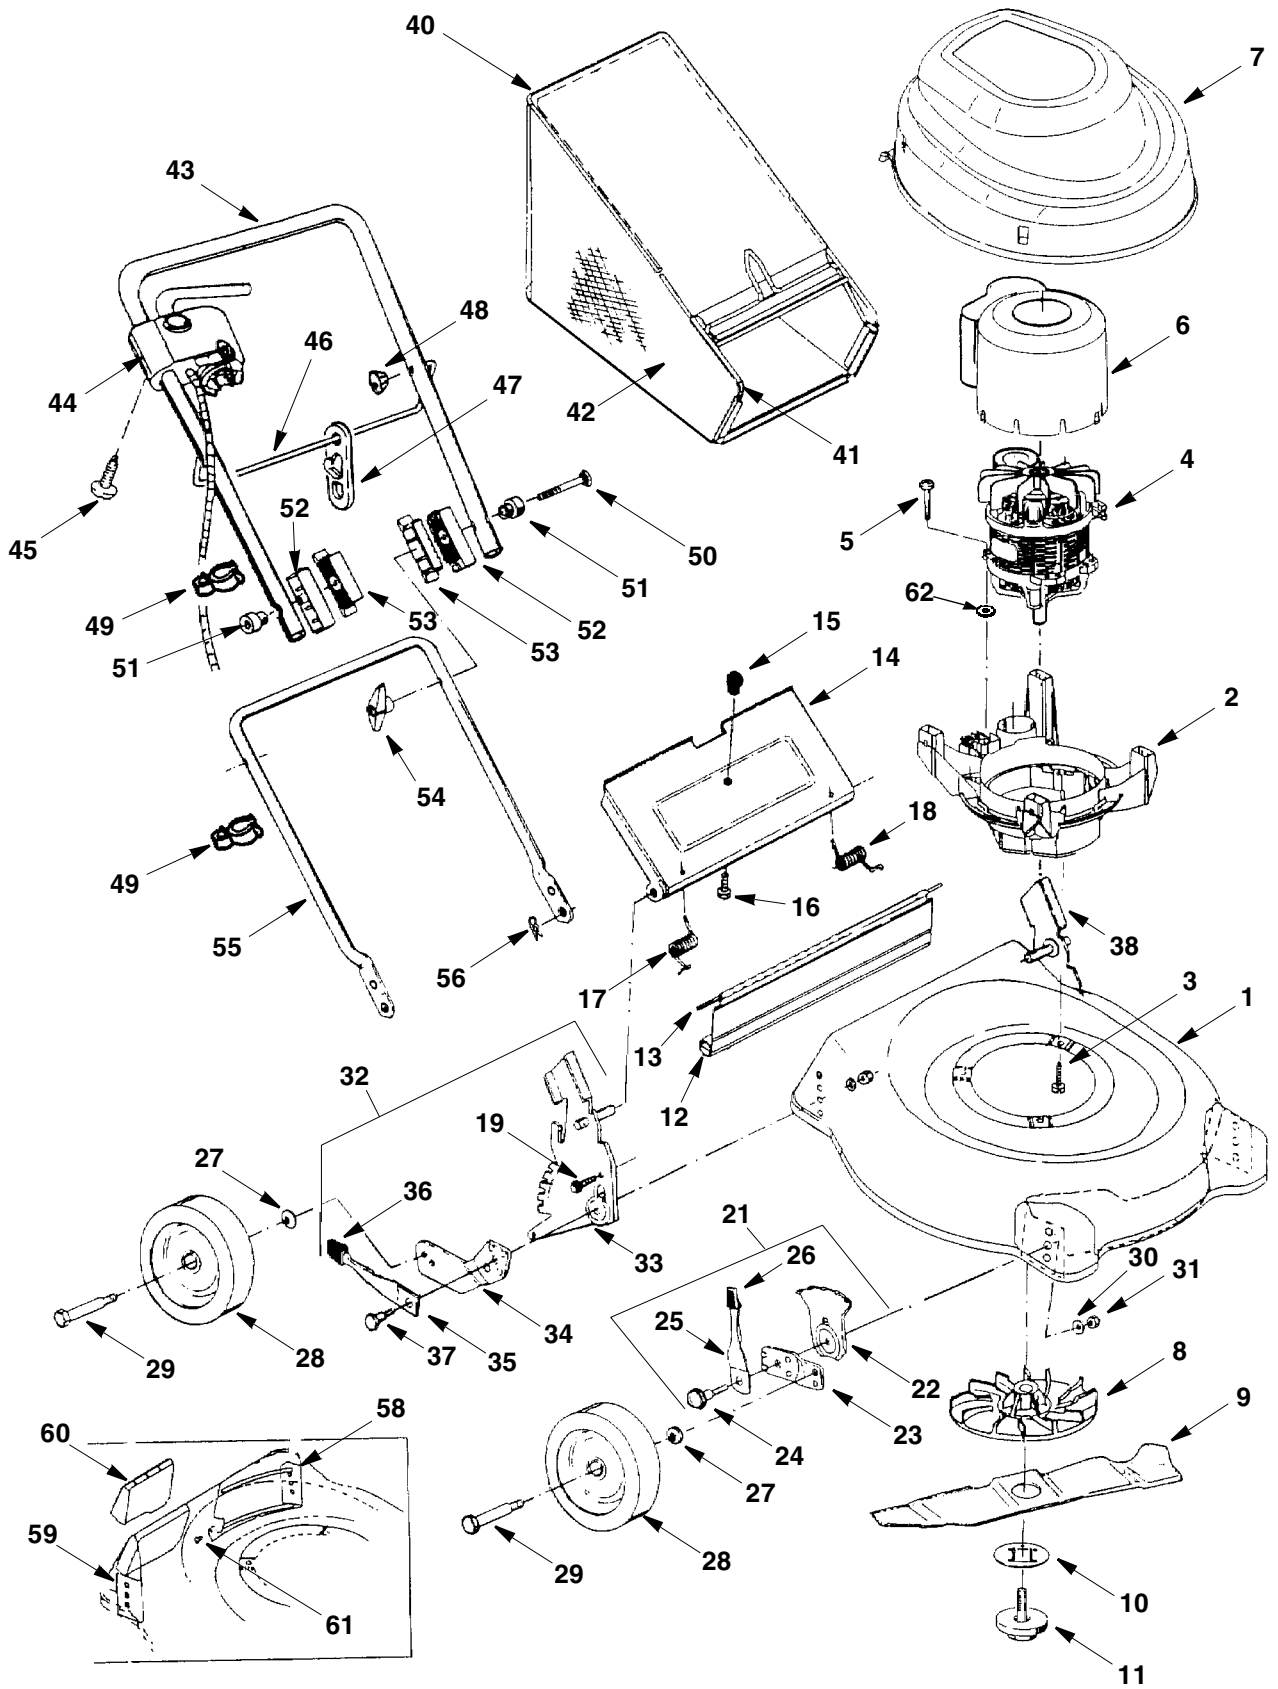

SECTION 11: PARTS LIST

REF. NO.	PART NO.	DESCRIPTION	REF. NO.	PART NO.	DESCRIPTION
1	782-0054A	Mower Housing, 19"	33	682-0514-0637	Handle Bracket, RH
2	731-2425	Motor Support	34	14765	Pivot Bar, RH
3	710-1756	Screw, M7 x 25		14766	Pivot Bar, LH
4	724-0309	Electric Motor, 115V, 1500W	35	732-0417A	Spring Lever
5	710-1756	Screw, M7 x 25	36	720-0190	Spring Lever Knob
6	731-2400	Air Guide Cover	37	738-0507B	Shoulder Bolt
7	731-2383-0637	Hood	38	682-0513-0637	Handle Bracket, LH
8	631-0132	Blade Hub Assembly	39	682-0515	Handle Holder Assy, LH (Includes #34-38)
9	742-0826	Cutting Blade (Mulch/Bag)	40	764-0325	Rear Catcher Frame
10	782-7051	Locking Plate	41	764-0326	Front Catcher Frame
11	624-0075	Screw, Blade	42	764-0475A	Grass Bag
12	731-1261	Trailing Shield	43	749-1310-0637	Upper Handle
13	732-0712	Wire Rod	44	725-1937	Cord and Switch Assembly
14	782-7025-0637	Rear Discharge Door	45	710-1757	Screw
15	720-0275	Knob	46	747-1094	Guide Rod
16	710-0192	Truss Screw, 10-24 x .38"	47	726-0368	Cord Restraint
17	732-0678	Door Spring, RH	48	720-0279	Wing Nut
18	732-0677	Door Spring, LH	49	731-2422	Cable Guide
19	710-0896	Washer Hd Screw, 1/4-14 x .625	50	710-0450	Carriage Bolt
21	14578	Height Adj. Assy. RH (shown)	51	731-1388	Insulating Washer
	14579	Height Adj. Assy. LH (not shown) (Both Include Ref #22-26)	52	731-1268	Height Adjuster, Upper Handle
22	15261A	Adjusting Plate	53	731-1267	Height Adjuster, Lower Handle
23	15262B	Pivot Bar	54	720-0241	Handle Knob
24	738-0507B	Shoulder Bolt	55	749-1318-0637	Lower Handle
25	14832	Lever and Knob Assy. (Incl #26)	56	714-0104	Internal Cotter Pin
26	720-0190	Knob, Height Adjustment	57	782-5025-0638	Front Baffle
27	736-0105	Spring Washer	58	782-5026-0638	Rear Baffle
28	734-1987	Wheel	59	782-5004-0638	Rear Mulch Baffle
29	738-0102	Axle Bolt	60	731-2386	Rear Mulch Plug
30	736-0356	Spring Washer	61	710-1017	Tap Screw, 1/4-14 x .625"
31	712-0798	Nut	62	736-0695	Washer
32	682-0516	Handle Holder Assy, RH (Includes #33-37)			