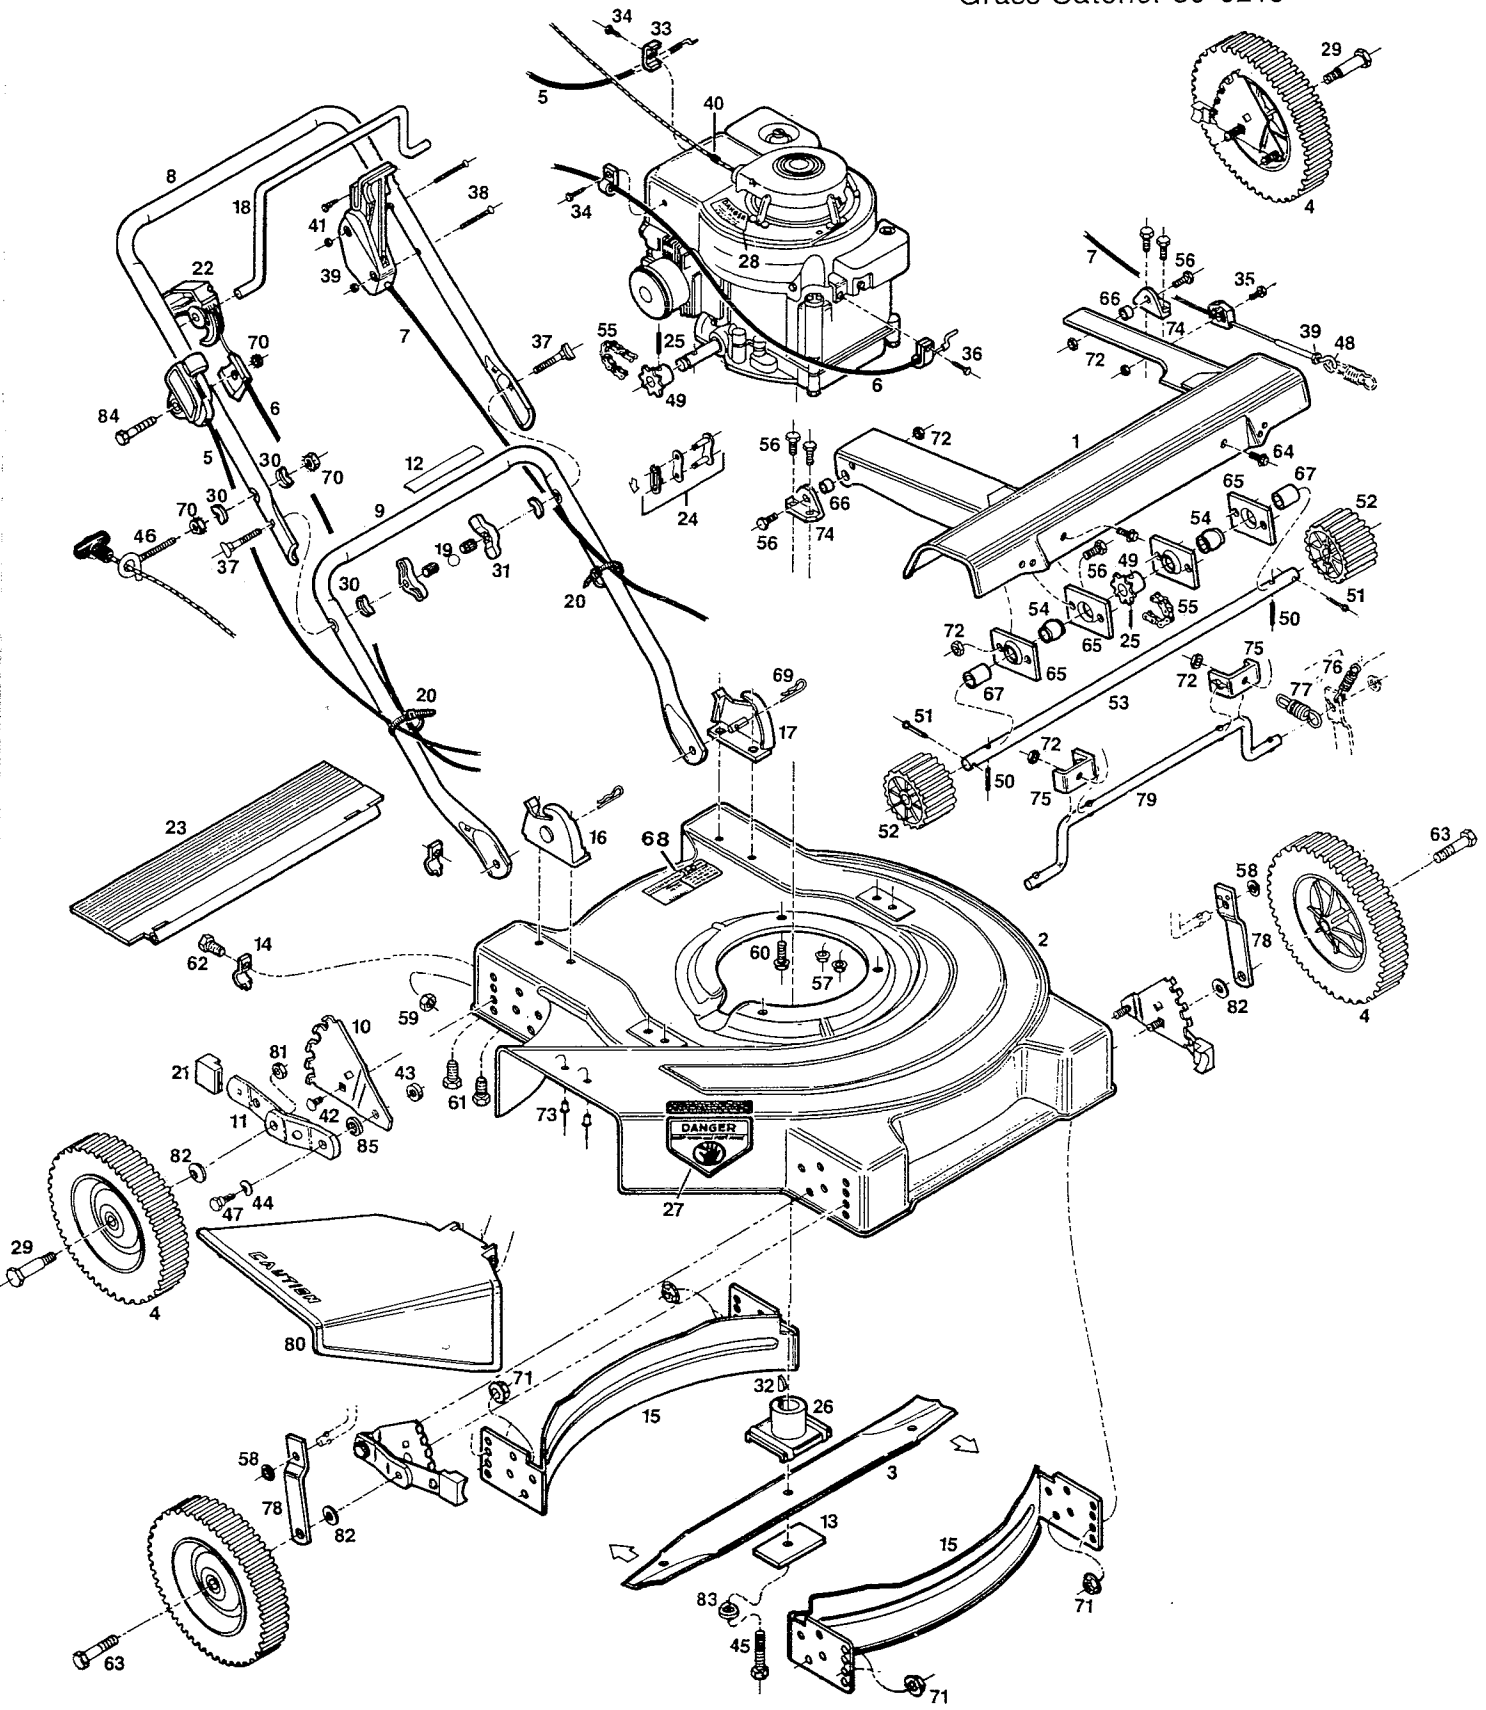

Model 38 F
22" Self Propelled Rotary Mower
 Grass Catcher 30-0215

Model 38 F
22" Self Propelled Rotary Mower
 Grass Catcher 30-0215

PARTS LIST

Index No.	Part No.	Description	Index No.	Part No.	Description
1	024489	Cover Assembly	44	152421	Spring Washer
2	013375	Deck - 22"	45	157255	Blade Bolt
3	030353	Blade 22" Offset	46	152371	Rope Guide
4	498659	Wheel - 8"	47	156125	Shoulder Bolt
5	051219	Control - Throttle with Cable	48	153890	Eye Bolt
6	051490	Cable - Engine/Blade Control*	49	170142	Sprocket - 8 Tooth
7	050815	Control - Ground Drive with Cable	50	314096	Roll Pin 3/16 x 1-1/4
8	071092	Handle - Upper	51	317016	Cotter Pin 1/8 x 1
9	071563	Handle - Lower	52	416693	Pinion
10	090589	Back Plate - Height Adj.	53	417766	Shaft - Drive
11	091033	Wheel Arm Ass'y - Height Adjuster	54	423319	Bearing - Spherical
12	144899	Decal - Starting Instructions	55	425306	Chain - #48 x 54 links
13	106005	Washer - Blade	56	449587	Bolt - Hex Head 1/4-20 x 5/8
14	106914	Clip - Trailing Shield	57	451419	Nut - Top Lock Flange 1/4-20
15	106963	Baffle - Front and Rear	58	452250	Push Nut
16	107086	Handle Bracket - R.H.	59	452318	Nut - Nylon Insert No. 10-24
17	107094	Handle Bracket - L.H.	60	457168	Bolt - Thread Form 3/8-16 x 7/8
18	097725	Bail - Engine/Blade Control*	61	457499	Bolt - Thread Form 1/4-20 x 1/2
19	110064	Plastic Bolt Cap	62	458687	Bolt - No. 10-24 x 1/2
20	110379	Cable Tie	63	150730	Wheel Bolt - Front
21	112540	Plastic Tip	64	459206	Bolt - Flange Head, 1/4-20 x 5/8
22	111526	Cable Actuator	65	463778	Bearing Plate
23	111617	Trailing Shield - 22"*	66	468355	Spacer - Pivot
24	120295	Master Link	67	468405	Spacer - Bearing
25	715193	Roll Pin 3/16 x 1	68	714170	Decal - Model Number
26	126466	Blade Adapter	69	715011	Hairpin Cotter
27	144063	Decal - Danger, Discharge Chute	70	715037	Nut - Keps 1/4-20
28	001461	Decal - Blade Warning	71	451492	Nut - 3/8-16 Toplock Flange
29	157420	Bolt - Wheel, Rear	72	715508	Nut - Top Lock 1/4-20
30	150201	Washer - curved 5/16"	73	764290	Rivet - Pop 3/16
31	151795	Wingnut 5/16-18	74	769067	Bracket - Pinion Tube
32	150276	Woodruff Key No. 6	75	771691	Bracket
33	150318	Cable Clamp	76	775817	Spring - Pinion
34	150623	Screw Sheet Metal No. 10 x 5/8	77	775858	Spring - Drive Control
35	151522	Bolt No. 10-24 x 3/4	78	778696	Actuator Arm
36	151613	Bolt - Hex, No. 10-32 x 3/8 Sems	79	783613	Rod - Engagement
37	151936	Bolt - Curved Head Square	80	463950	Deflector Assembly*
38	151944	Bolt-Oval Head Mach., No. 10-24 x 2	81	715524	Locknut 3/8-16
39	151985	Nut - Hex No. 10-24	82	715607	Washer - 3/8 Belleville
40	152074	Rope Stop	83	156919	Lockwasher - 3/8 HD Split
41	152181	Screw - Bail Retaining	84	153874	Bolt - 1/4-20x2-1/4 HHCS
42	152405	Bolt - Carriage 3/8-16 x 3/4	85	156877	Washer - 3/8 Hardened
43	156182	Washer - Plastic			