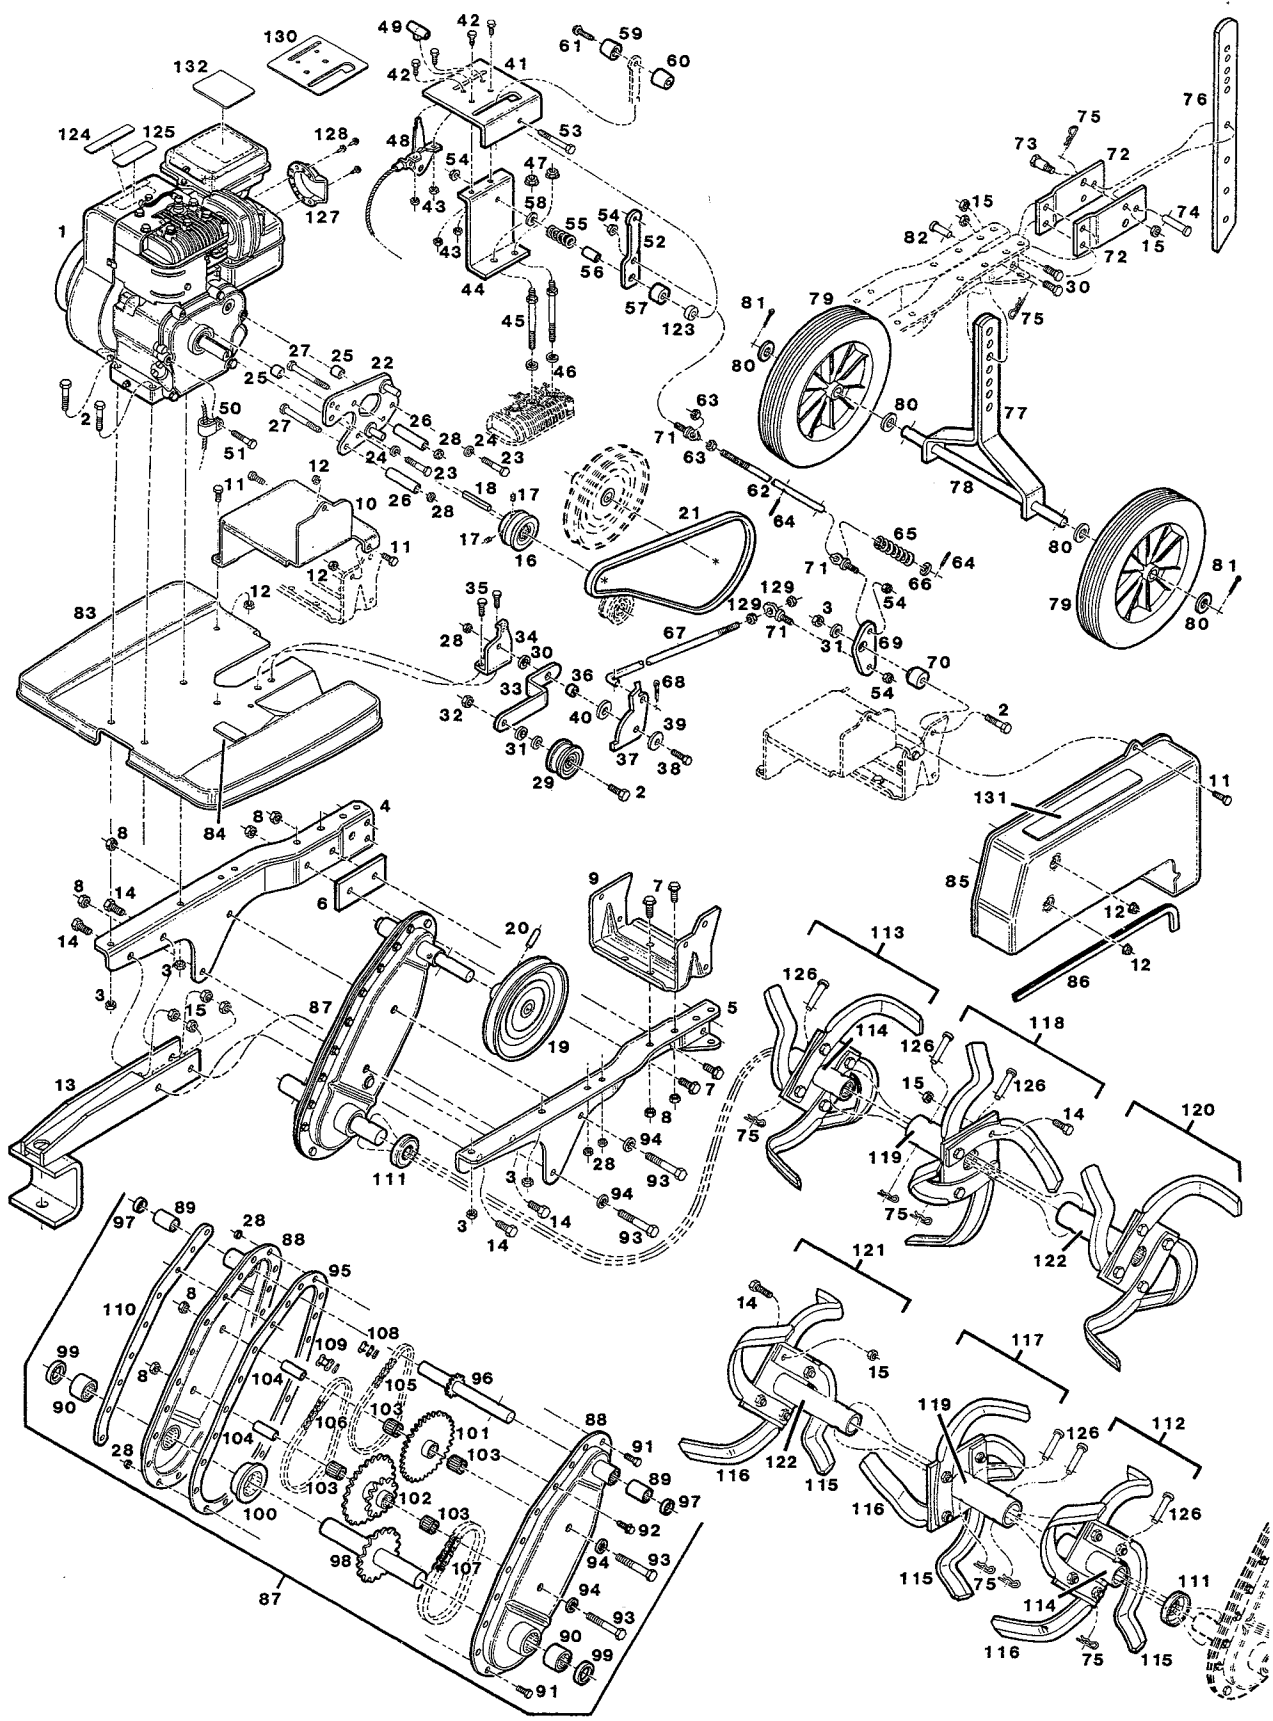

MODEL 36 TMTH
36" Tiller Attachment
5 HP Tractor Mounted

MODEL 36 TMTH
36" Tiller Attachment
5 HP Tractor Mounted

Index No.	Part No.	Description	Index No.	Part No.	Description
1	*	Engine - 5 H.P.	70	468066	Spacer - bellcrank
2	150250	Bolt - hex 5/16-18 x 1-1/2	71	152876	Stud - rod guide
3	715490	Nut - hex 5/16-18 top lock	72	571232	Plate - drag bar
4	575829	Beam - support R.H.	73	153650	Bolt - shoulder 3/8-16 x 1-1/4
5	575811	Beam - support L.H.	74	616532	Pin - clevis 3/8 x 1-1/2
6	468058	Spacer - beams	75	715011	Hairpin cotter
7	458968	Bolt - hex 3/8-16 x 1	76	435032	Bar - drag
8	715441	Nut - hex 3/8-16 twin whiz	77	574780	Bracket - gauge wheel
9	447011	Channel - support	78	557116	Axle - gauge wheel
10	570333	Cover - channel	79	498808	Wheel - gauge 10 x 1.75 x 1/2
11	152660	Bolt - hex 1/4-20 x 1/2	80	156075	Washer - flat 1/2
12	715078	Nut - hex 1/4-20 whiz	81	317016	Pin - cotter 1/8 x 1
13	575795	Bar - tiller hitch	82	715375	Pin - clevis 1/2 x 1-3/8
14	715326	Bolt - hex 3/8-16 x 1	83	575803	Hood - tine
15	715086	Nut - hex 3/8-16 top lock	84	446799	Pad - bumper
16	618744	Pulley - engine	85	570341	Guard - belt
17	315093	Set screw 5/16-18 x 1/4	86	447177	Strip - moulding (rubber)
18	446757	Key - pulley 3/16 square x 2	87	432310	Transmission - tine drive
19	420968	Pulley - transmission			Includes item 88 thru 110
20	314062	Pin - roll 1/4 x 1-1/8	88	432260	Case - transmission, half w/bearings
21	421321	Belt - drive			Includes next 2 parts
22	464206	Plate - belt guide	89	423442	Bearing - input shaft
23	150433	Bolt - hex 1/4-20 x 2	90	617241	Bearing - output shaft
24	715094	Washer - split lock 1/4	91	715052	Bolt - hex 1/4-20 x 1/2
25	468678	Spacer - belt guide	92	153601	Bolt - hex 1/4-20 x 3/4
26	468686	Spacer - belt guide	93	458927	Bolt - hex 3/8-16 x 2-3/4
27	450007	Bolt - hex 1/4-20 x 3-1/4	94	461780	Washer - lock 3/8 int tooth
28	715508	Nut - hex 1/4-20 top lock	95	555151	Gasket - transmission case
29	672923	Pulley - idler	96	417469	Shaft - input w/sprocket
30	152553	Washer - flat	97	774695	Seal - oil, input shaft
31	461731	Washer - flat 3/8	98	417501	Shaft - output w/sprocket
32	715524	Nut - hex jam 3/8-16	99	774547	Seal - oil, output shaft
33	557330	Arm - idler pulley	100	468033	Spacer - output shaft
34	771006	Bracket - idler mounting	101	590018	Sprocket - upper w/bearings
35	715045	Bolt - hex 1/4-20 x 3/4			Includes two of ref. #103
36	467829	Bushing - idler arm	102	590000	Sprocket - lower w/bearings
37	463323	Plate - idler pivot			Includes two of ref. #103
38	158972	Bolt - hex 1/4-20 x 1	103	423434	Bearing - needle
39	159194	Washer - flat	104	432922	Sleeve - needle bearing
40	461236	Washer - flat	105	425314	Chain - roller, No. 35
41	575787	Panel - control	106	425421	Chain - roller, No. 420
42	458687	Screw - hex slotted #10-24 x 1/2	107	425348	Chain - roller, No. 50
43	452318	Nut - hex #10-24 nylock	108	424903	Master link No. 35 chain
44	575779	Bracket - control panel	109	425124	Master link No. 420 chain
45	163568	Stud - panel bracket	110	426015	Strap - nut plate
46	311118	Washer - split lock 5/16	111	762245	Cover - hub seal
47	157610	Nut - hex 5/16-18 flange	112	570382	Tine assembly R.H. inner
48	781419	Control - throttle w/cable	113	570408	Tine assembly L.H. inner
49	744037	Knob - throttle control	114	788133	Hub - inner tines
50	447979	Clip - throttle cable	115	786483	Tine - bolo L.H.
51	450072	Bolt - hex 1/4-20 x 1-1/2	116	786707	Tine - bolo R.H.
52	558320	Lever - tine drive control	117	570390	Tine assembly R.H. intermediate
53	616094	Bolt - hex 1/4-20 x 2-1/2	118	570416	Tine assembly L.H. intermediate
54	451419	Nut - hex 1/4-20 flange top lock	119	788117	Hub - intermediate tines
55	775072	Spring - lever	120	575738	Tine assembly L.H. outer
56	156992	Spacer - spring	121	575746	Tine assembly R.H. outer
57	158394	Spacer - lever, long	122	788026	Hub - outer tines
58	615690	Washer - flat 1/4	123	467779	Spacer - lever, short
59	744086	Knob - control lever, plain	124	551713	Decal - hand placement
60	744094	Knob - control lever, threaded	125	551846	Decal - caution disengage
61	458661	Screw - phillips #10-24 x 1-1/4	126	488825	Pin - clevis 3/8 x 2
62	783985	Rod - linkage, clutch control	127	132142	Deflector - muffler
63	310045	Nut - hex 5/16-18	128	120048	Screw - hex #8-32 x 3/8
64	489393	Pin - roll 1/8 x 3/4	129	310052	Nut - hex 1/4-20
65	775080	Spring - linkage rod	130	552927	Decal - control panel
66	715185	Washer - flat 5/16	131	551648	Decal - caution
67	530402	Rod - linkage	132	551655	Decal - tine warning
68	715029	Pin - cotter 3/32 x 3/4			
69	530428	Bellcrank - linkage rods			