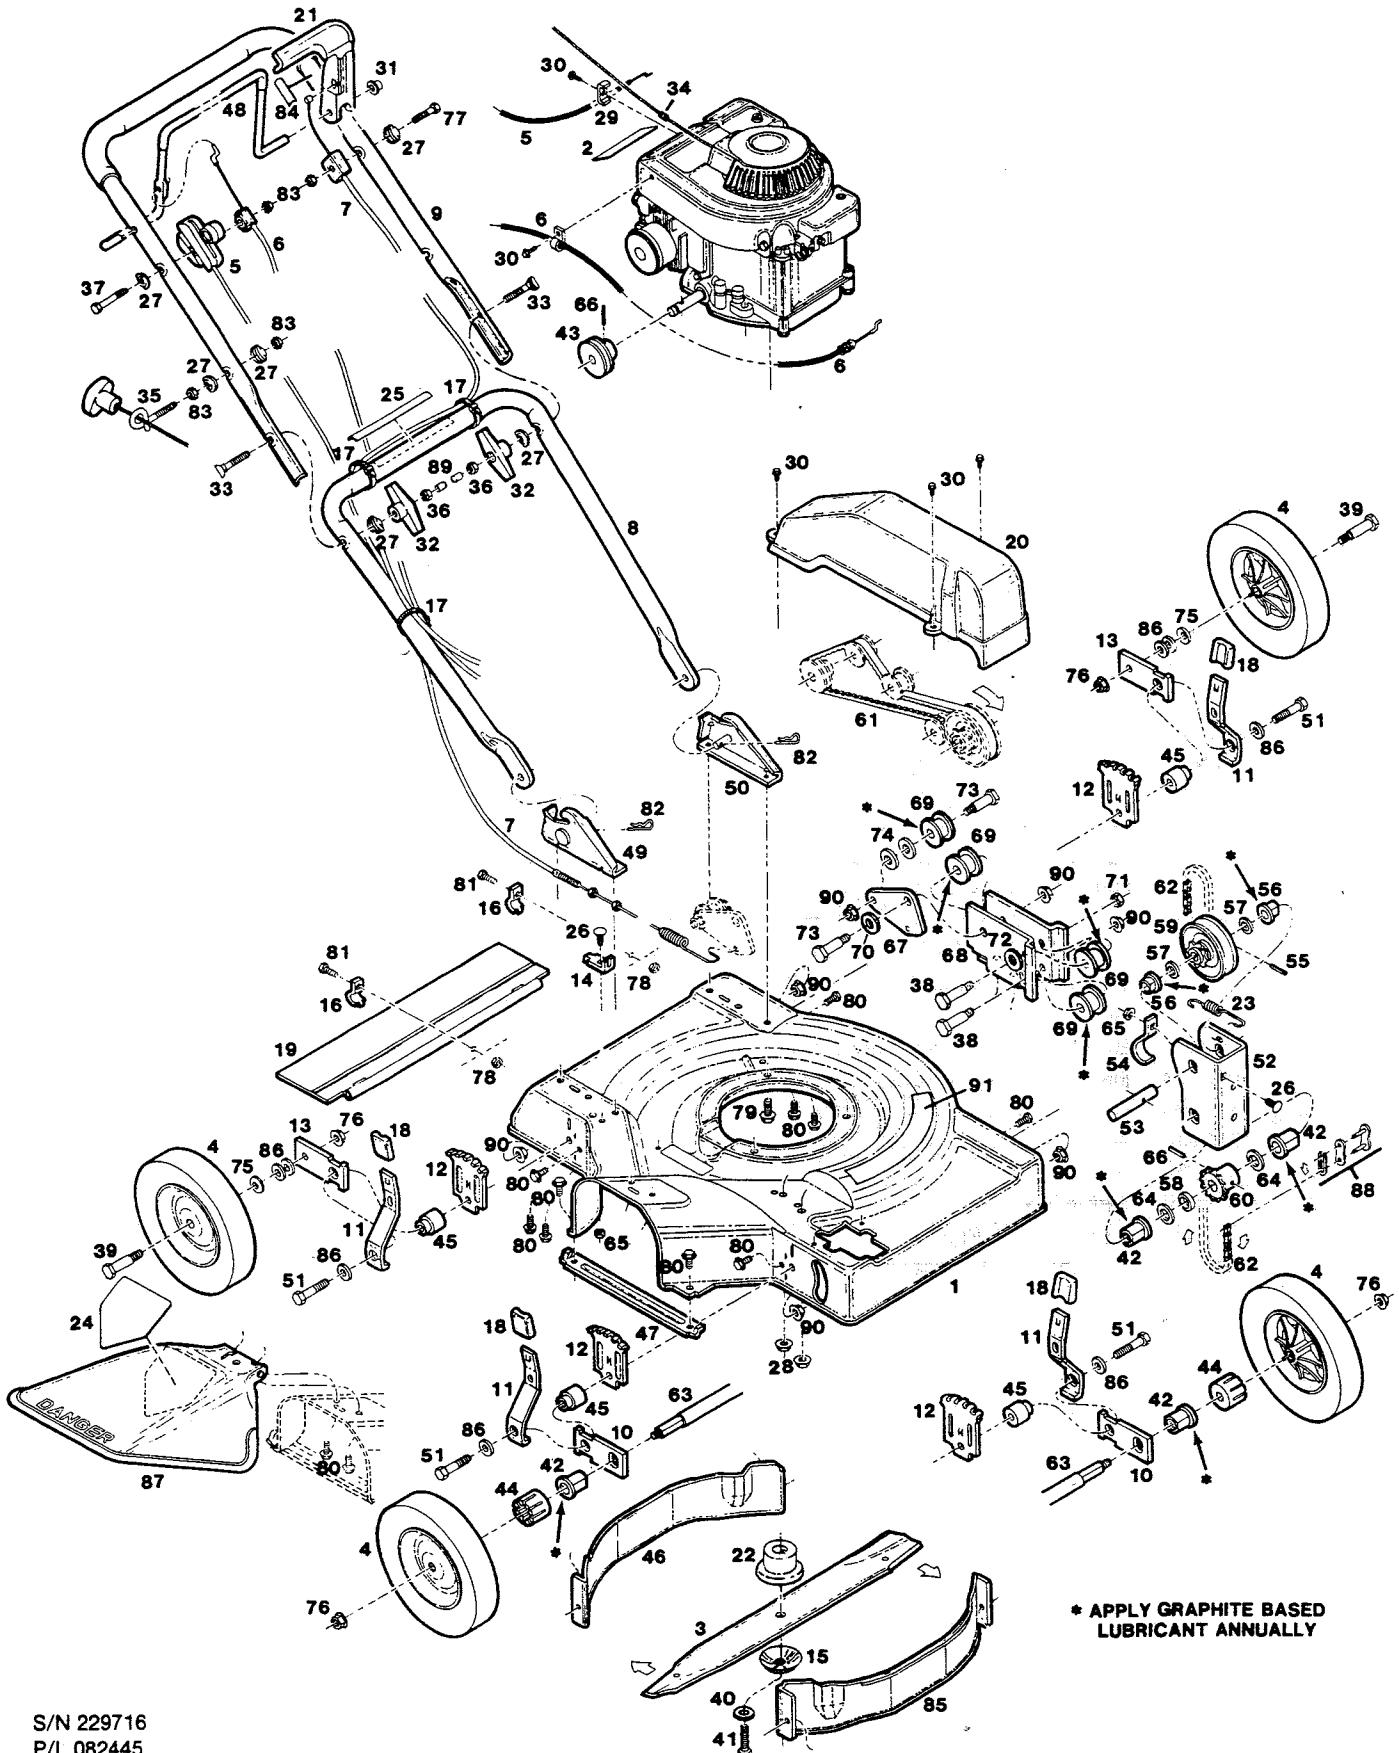

MODEL 35L
3.75 H.P. 21" Cut Self-Propelled Side-Discharge Rotary Mower
Uses Grass Catcher Assembly Model GC12
Grass Catcher P/N 160572
Repl. Bag P/N 161117

* APPLY GRAPHITE BASED LUBRICANT ANNUALLY

S/N 229716
P/L 082445
O/M 798066
E/M 189985