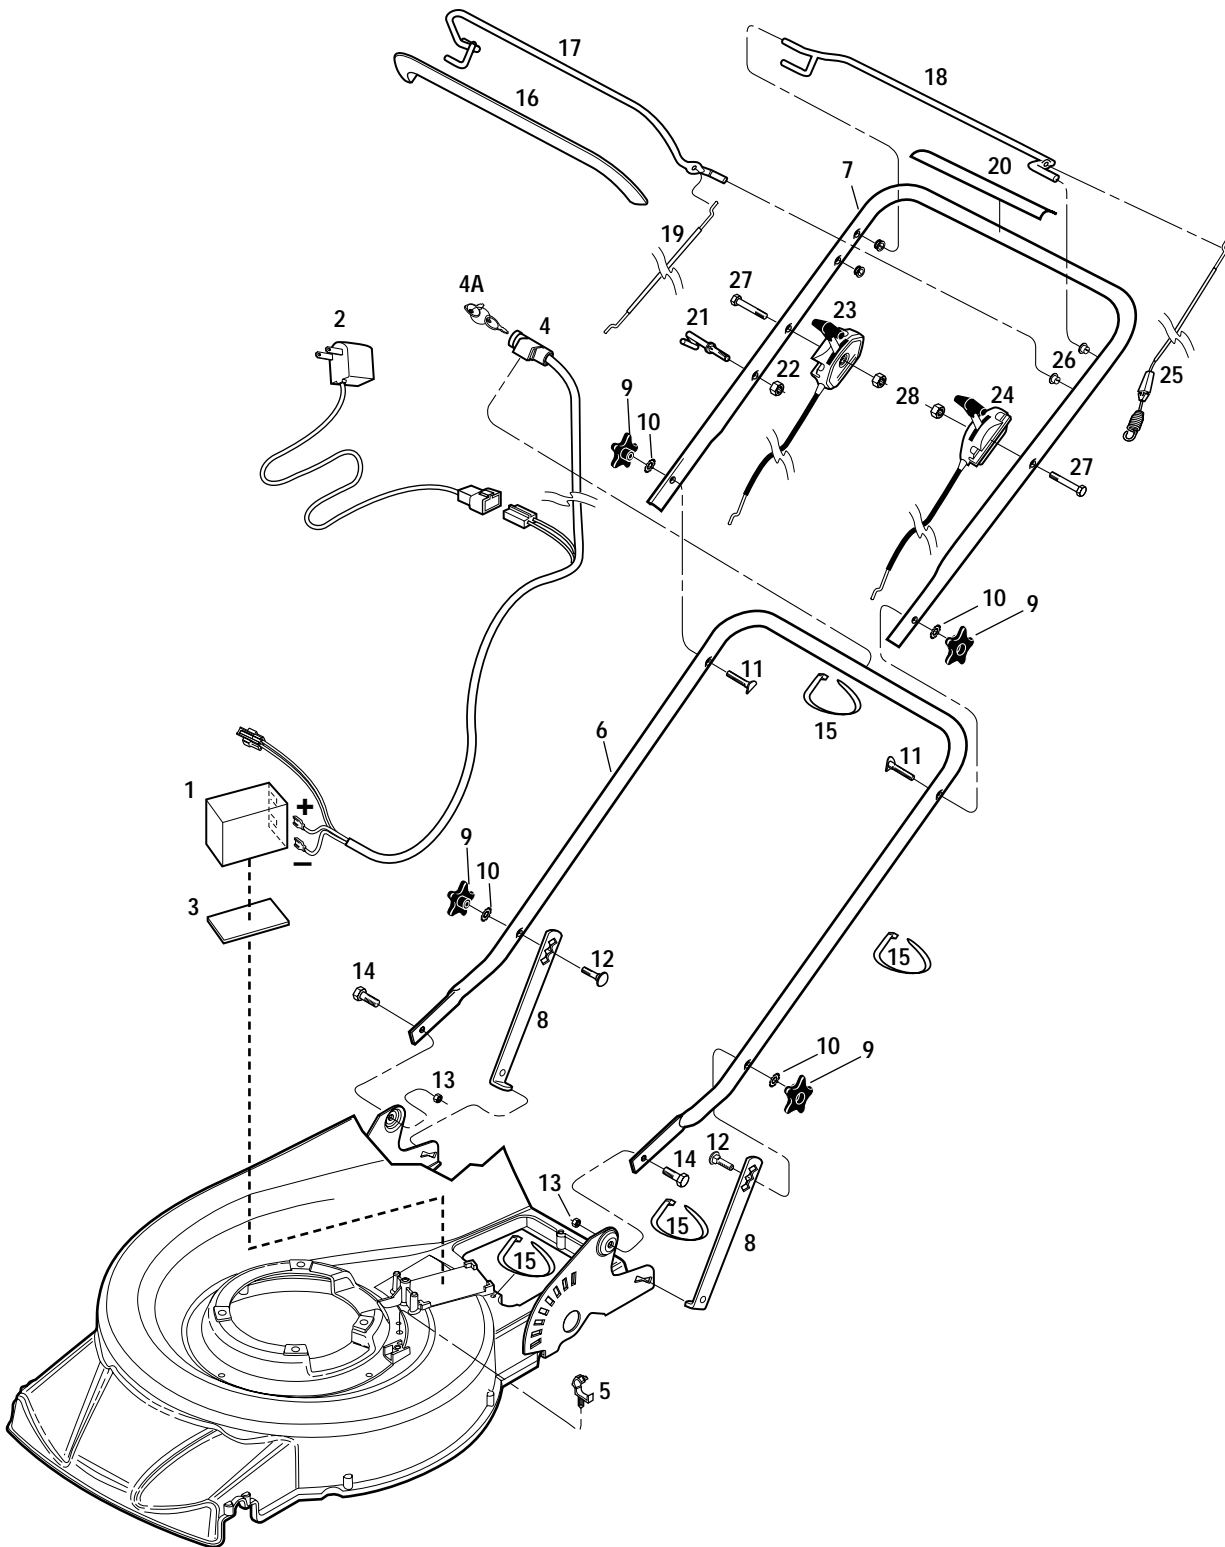

DRAWING NO. 2

DRAWING NO. 2

Ref. #	Part #	Description	Qty.	Ref. #	Part #	Description	Qty.
1	1909647	Battery (B).....	1	16	1917050	Bail Grip	1
2	1902273	Battery Charger Kit (B)	1	17	1917053001	Operator Presence Control Bail	1
3	1917069	Battery Pad (B).....	1	18	1917085001	Wheel Drive Bail	1
4	1917001	Keyswitch and Wire Harness (B)	1	19	1917081	Operator Presence Control Cable (A) (B) (D)	1
4A	96520	Key (B).....	2		1917098	Operator Presence Control Cable (C)	1
5	1917093	Wire Harness Clip (B).....	1	20	1918161	Decal - Bail Operating Instructions	1
6	1917021001	Lower Handlebar	1	21	1917090	Rope Guide.....	1
7	1917026001	Upper Handlebar	1	22	1186389	Hex Flange Nut, 1/4-20	1
8	1917036001	Handlebar Support Strut	2	23	1917082	Throttle Control Lever/Cable (C)	1
9	1763767	Handlebar Adjustment Knob.....	4	24	1917037	Speed Control Lever/Cable	1
10	1177038	Ext. Tooth Lock Washer, 5/16	4	25	1917032	Drive Control Cable	1
11	1731025	Curved Head Screw, 5/16-18 x 1-3/4	2	26	1908677	Bushing, Nylon.....	4
12	1917087	Carriage Bolt, 5/16-18 x 1-3/4, Special...	2	27	1917091	Hex Hd. Screw, M6.....	2
13	1110108	Hex Lock Nut, 3/8-16	2	28	1917092	Hex Nut, M6	2
14	1100068	Hex Hd. Screw, 3/8-16 x 3/4, GR. 5	2				
15	1763682	Cable Tie (A) (D).....	2				
	1763682	Cable Tie (B) (C).....	3				

1. **(A)** Model 34360
   (B) Model 34361
   (C) Model 34362
   (D) Model 34370