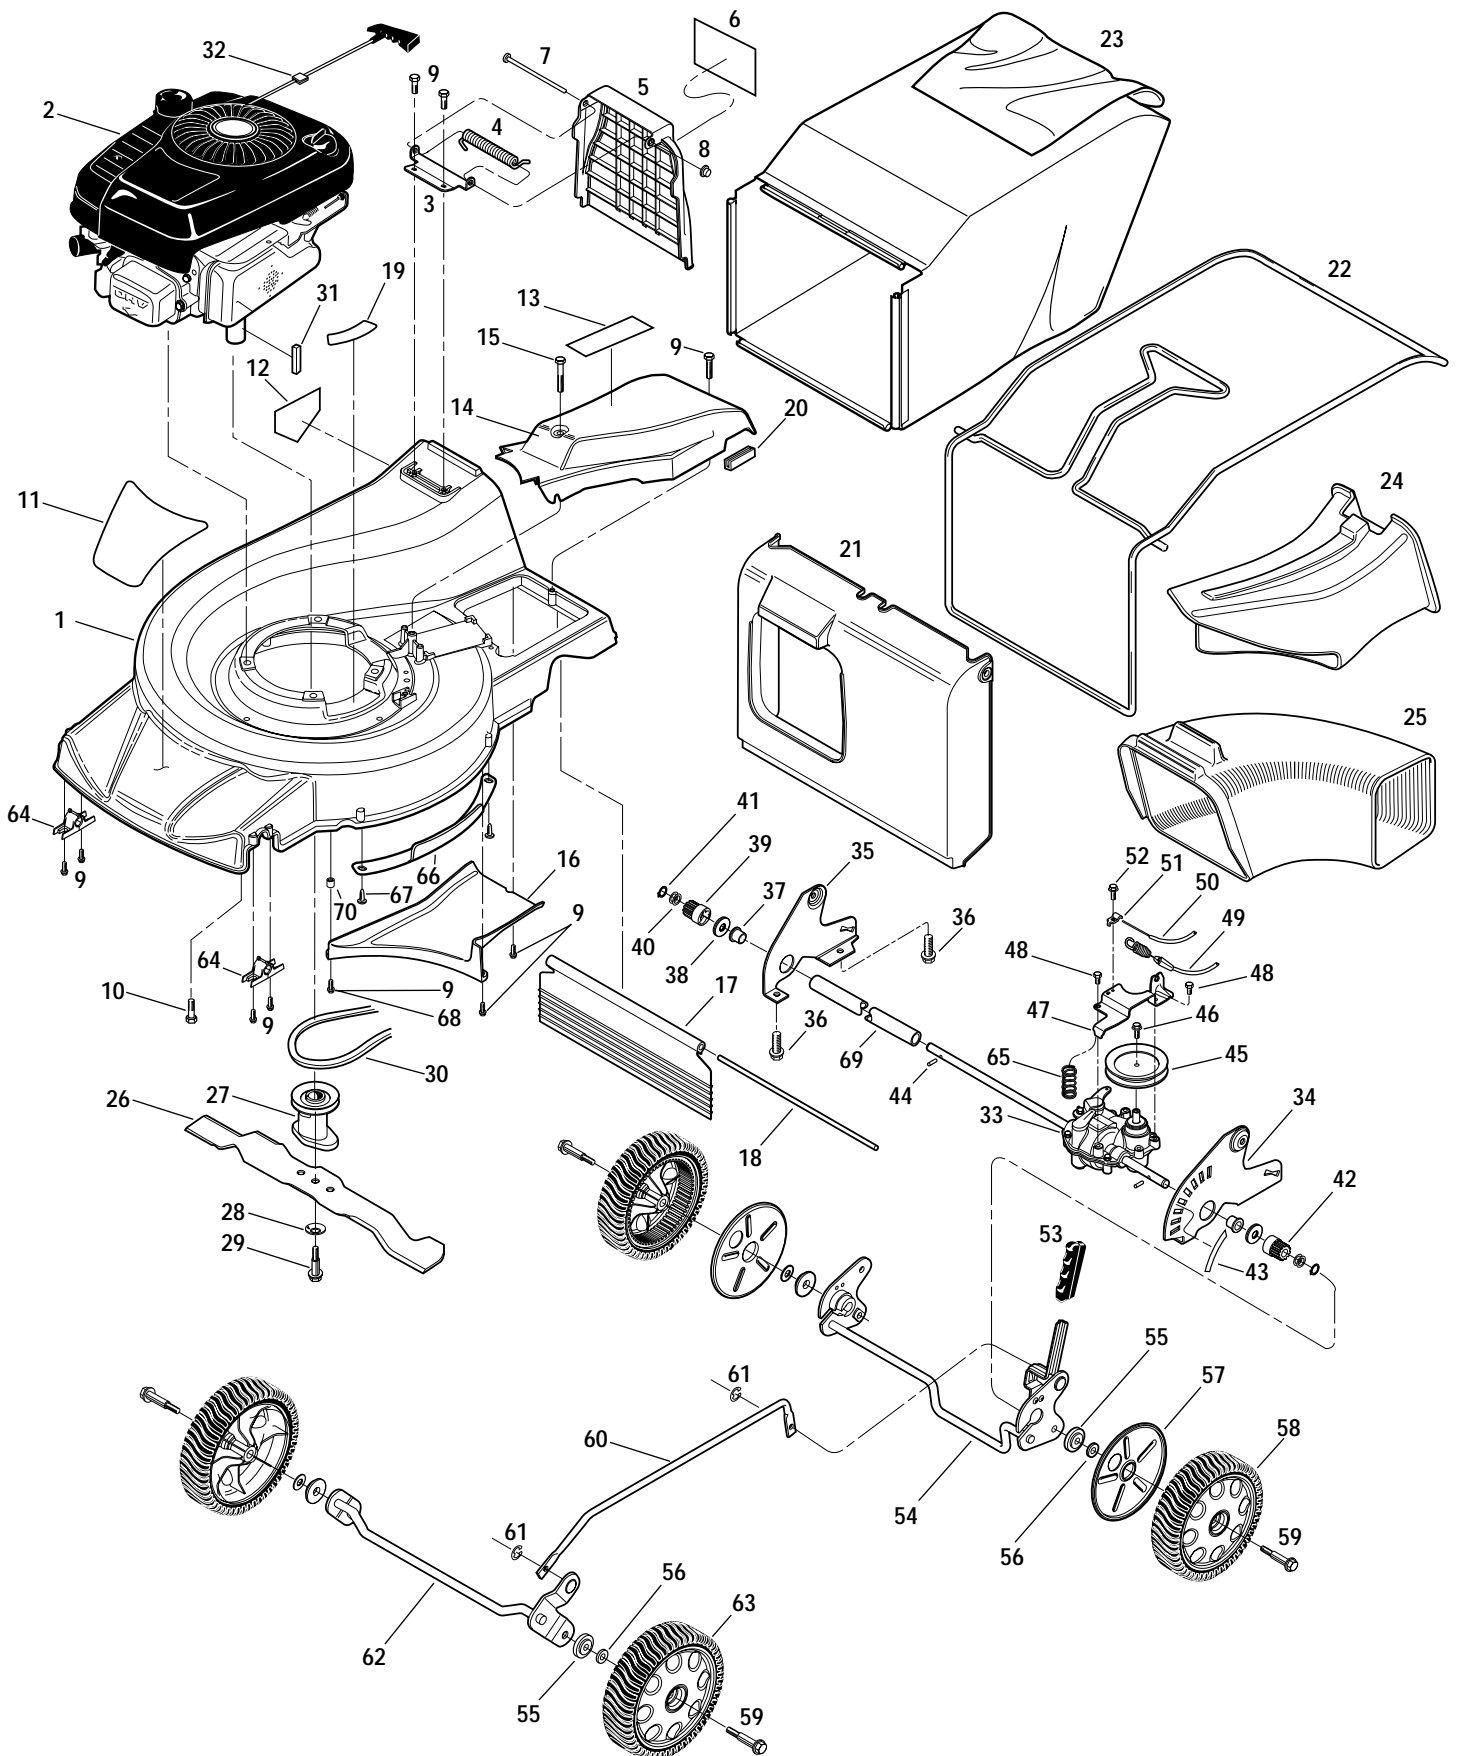

DRAWING NO. 1

DRAWING NO. 1

Ref. #	Part #	Description	Qty.	Ref. #	Part #	Description	Qty.
1	1918222	Mower Deck (Incl. Refs. 11, 12, 19) (A) (B) (C)	1	34	1917038001	Handle Support Bracket, Left-Hand	1
	1918808	Mower Deck (Incl. Refs. 11, 12, 19) (D)	1	35	1917018001	Handle Support Bracket, Right-Hand.....	1
2	*	Engine	1	36	1723037	Hex Hd. Flange Screw, 3/8-16 x 3/4, Self-Thread.....	4
3	1917072001	Support Bracket	1	37	1917014	Rear Axle Bearing	2
4	1917045	Torsion Spring	1	38	1917079	Washer/Seal, Nylon	2
5	1918305	Discharge Outlet Cover (Incl. Ref. 6).....	1	39	1918323	Pinion Gear, Right-Hand.....	1
6	1918355	Decal - Rapid Attach/Warning	1	40	1909380	Shim, .016".....	A/R
7	1917086	Pin.....	1		1909382	Shim, .062".....	A/R
8	1727342	Flange Push Nut, 5/16 dia	1	41	9516	Snap-Ring	2
9	1754128	Hex Hd. Flange Screw, 1/4-20 x 3/4, Self-Thread. (A) (B)	10	42	1918322	Pinion Gear, Left-Hand	1
		Hex Hd. Flange Screw, 1/4-20 x 3/4, Self-Thread. (C) (D)	9	43	1918162	Decal - Blade Cutting Height.....	1
10	1767610	Hex Hd. Screw, 3/8-16 x 1-1/4, Self-Thread.....	3	44	1909044	Round Pin	2
11	1918163	Decal - Logo (A) (B)	1	45	1917003	Transaxle Pulley	1
	1918058	Decal - Logo (C)	1	46	1186309	Hex Hd. Screw, 1/4-20 x 5/8, GR. 5	1
	1918743	Decal - Logo (D)	1	47	1917009001	Cable Mounting Bracket	1
12	1739687	Decal - Danger, Hands/Feet Away.....	1	48	9552	Hex Flange Hd. Screw, 1/4-20 x 1/2, Self-Thread.....	2
13	1918160	Decal - Warning, Belt Cover	1	49	1917032	Drive Control Cable	1
14	1918223	Belt Cover (Incl. Ref. 13)	1	50	1917037	Speed Control Cable/Lever	1
15	1917088	Hex Hd. Flange Screw, 1/4-20 x 2-1/4, Self-Thread.....	1	51	1715127	Cable Clamp	1
16	1917002	Discharge Outlet Baffle.....	1	52	1767754	Hex Washer Hd. Flange Screw, #10-24 x 1/2.....	1
17	1917071	Safety Flap.....	1	53	1764984	Lever Grip.....	1
18	1917073	Flap Rod	1	54	1918224	Rear Axle Assembly.....	1
19	1918156	Decal - Danger, BBC Opening.....	1	55	1917074	Spacer	4
20	1918284	Rubber Extrusion	1	56	1909311	Flat Washer, .406" ID.....	4
21	1917029	Grass Catcher Door	1	57	1917083	Wheel Shield	2
22	1917030001	Grass Catcher Frame	1	58	1765750	Rear Wheel/Tire Assembly	2
23	1918182	Grass Catcher Bag.....	1	59	1903416	Shoulder Screw, 3/8-16 x 2.42.....	4
24	1917084	Mulching Plug	1	60	1917012001	Deck Height Adjust Linkage.....	1
25	1917056	Side-Discharge Deflector.....	1	61	1185257	E-Clip	2
26	1917054	Mower Blade	1	62	1917010001	Front Axle Assembly.....	1
27	1917017	Engine Pulley/Blade Coupler Assy.	1	63	1765740	Front Wheel/Tire Assembly	2
28	9928	Belleville Washer, 1/2".....	1	64	1917015	Front Axle Bearing	2
29	1917060	Shoulder Screw, 3/8-24 x 1.65.....	1	65	1917068	Compression Spring.....	1
30	1917005	V-Belt	1	66	1917099001	Skid Plate (C) (D)	2
31	9302	Square Key, .188 x 1-1/4.....	1	67	1911449	Pan Hd. Screw, 1/4-20 x 1/2 (C) (D)	3
32	1746425	Rope Stop	1	68	1918119	Pan Hd. Screw, 1/4-20 x 1 (C) (D)	1
33	1917004	Transaxle.....	1	69	1918339	Spacer Tube, Plastic.....	1
				70	1750681	Spacer, Steel (C) (D)	1