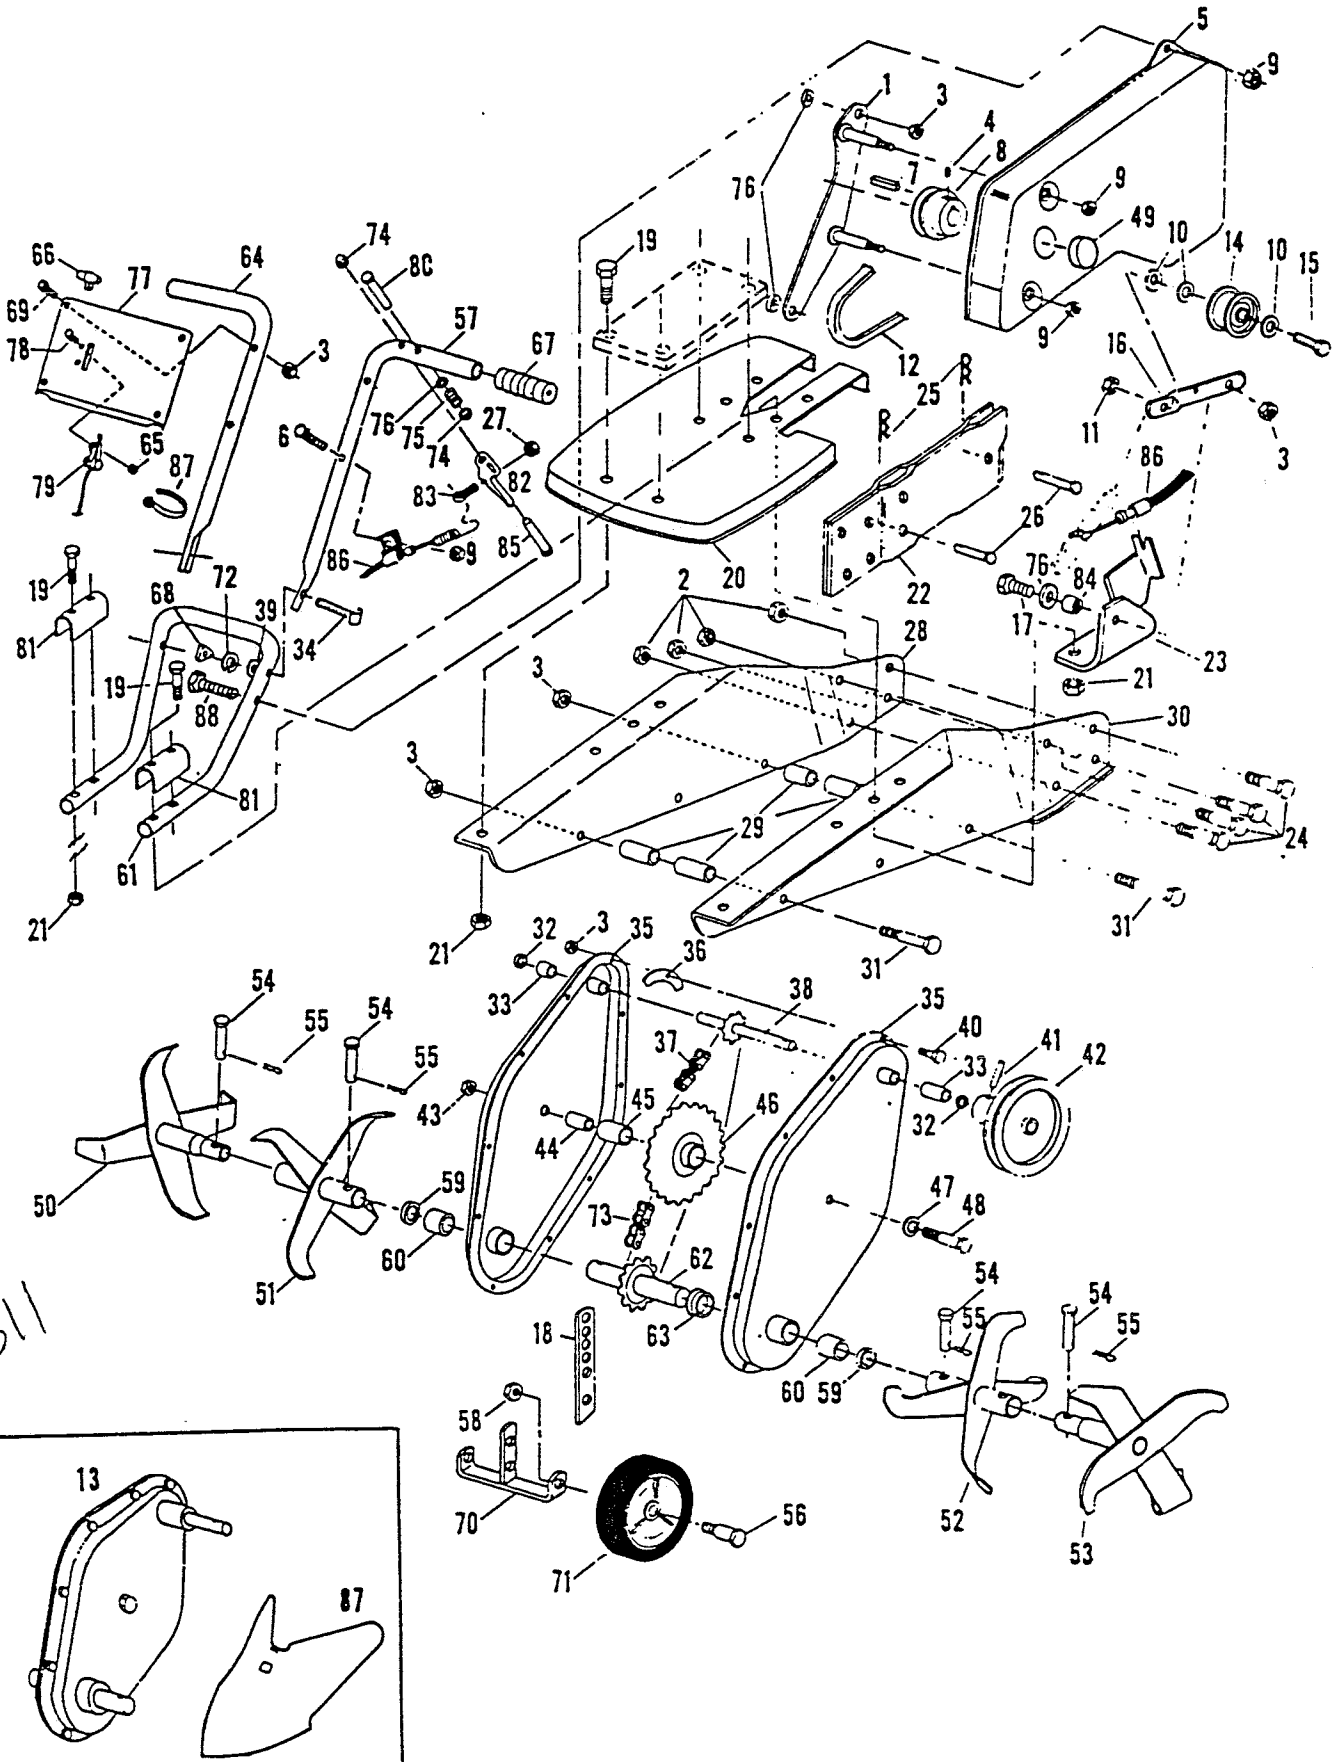

Model 31 GTD
3 hp Chain Drive Tiller

511311