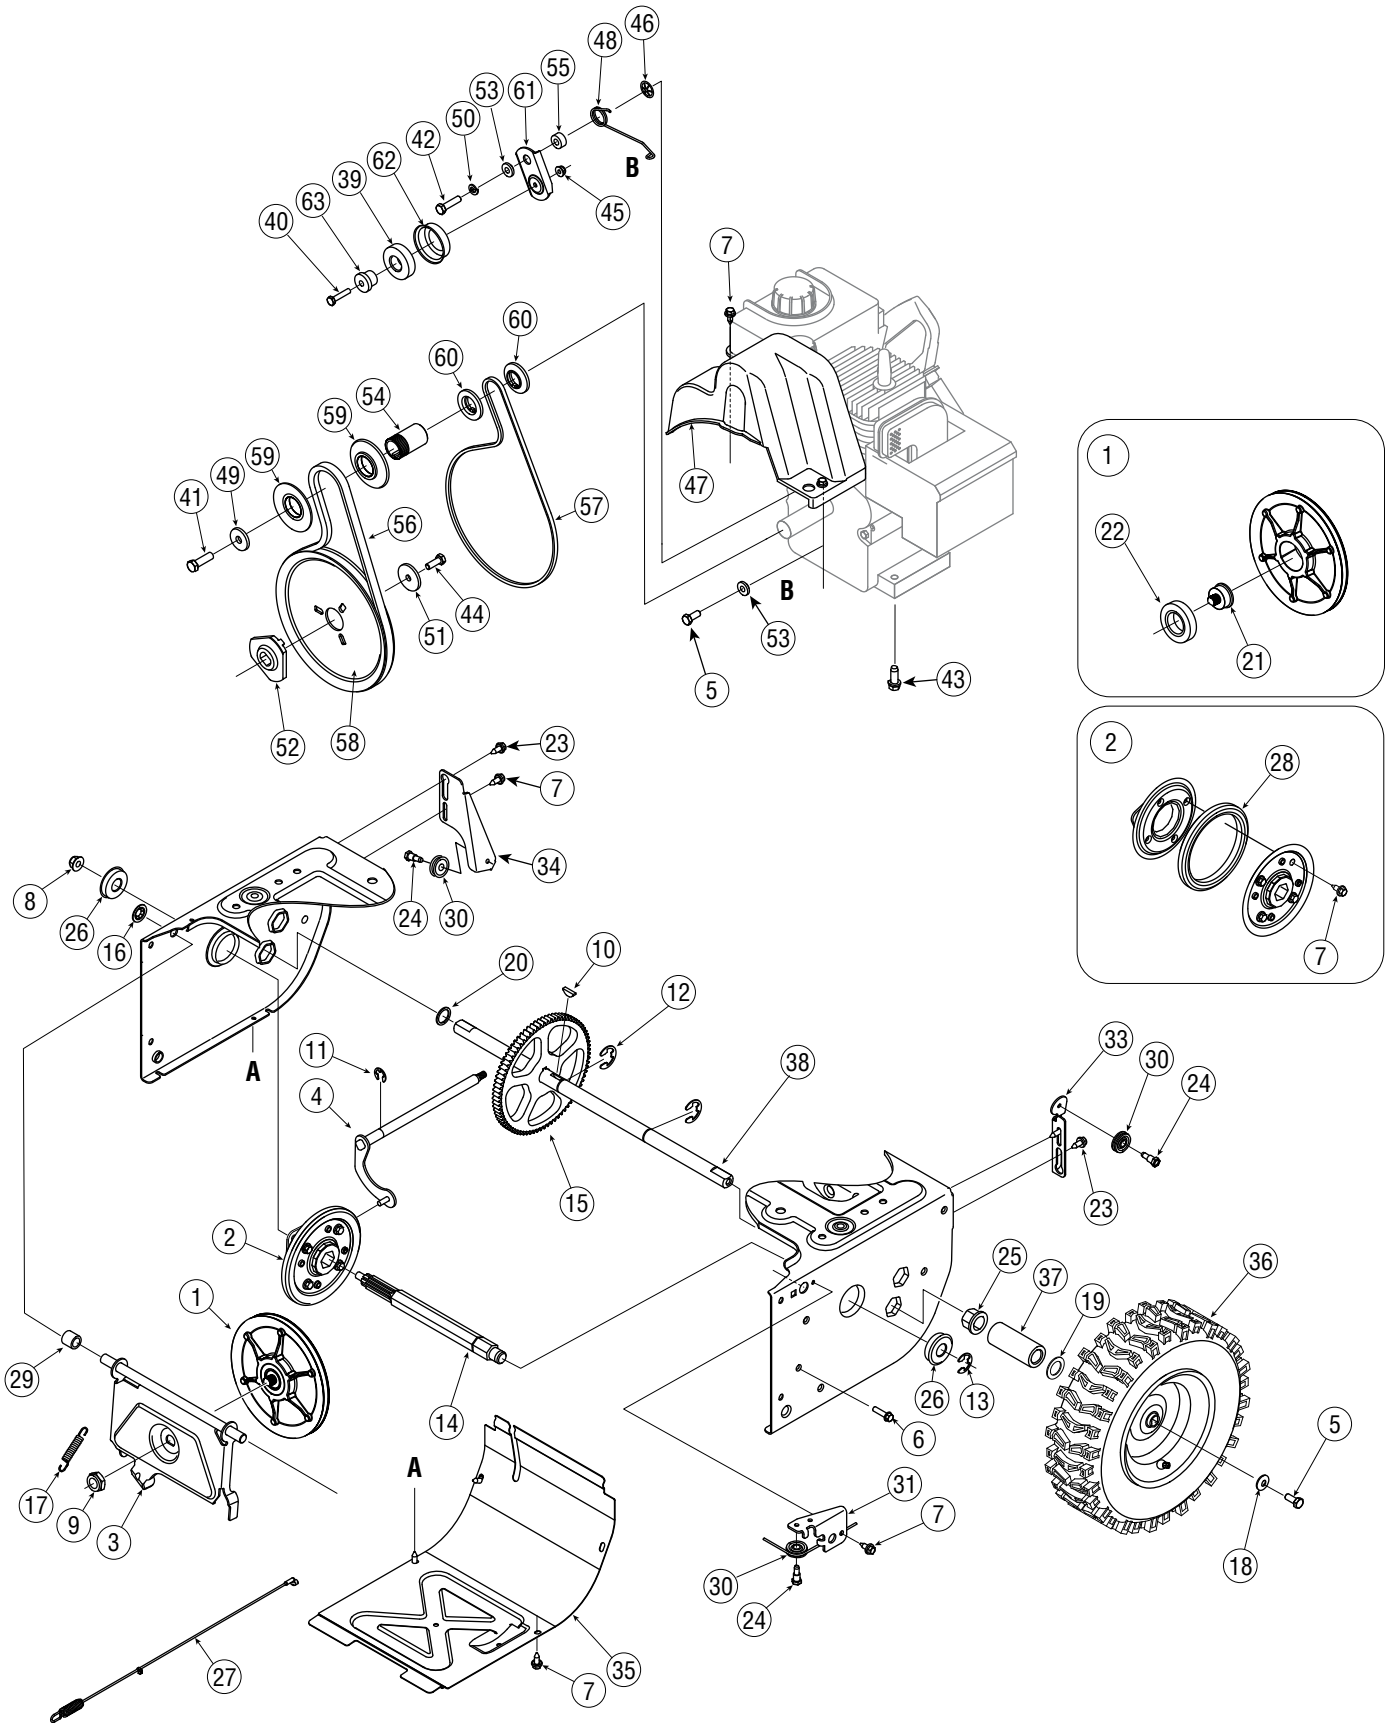

PARTS LIST

PARTS LIST

Craftsman 5.5 HP Snow Thrower Model 247.88355

1.	656-04025A	Disc Assembly, Friction Wheel	33.	790-00206A	Guide Bracket, Auger Cable
2.	684-04153	Friction Wheel Assembly, 5.5 OD	34.	790-00207A	Guide Bracket, Drive Cable
3.	684-04154	Support Bracket, Friction Wheel	35.	790-00226	Cover, Frame
4.	684-04156	Shift Assembly, Rod	36.	634-04167A	LH Wheel Assembly, 13 x 4 x 6
5.	710-0627	Hex Screw, 5/16-24, .750, Gr5		634-04168A	RH Wheel Assembly, 13 x 4 x 6
6.	710-0788	Screw, 1/4-20, 1.000	37.	731-04873	Spacer, 1.25 x .75 x 3.0
7.	710-0896	Screw, 1/4-14 x .625	38.	738-04168	Axle, .75 x 22"
8.	712-04065	Nut, Flange Lock, 3/8-16, Nylon	39.	741-0919	Ball Bearing
9.	712-0413	Nut, Jam Lock, 5/8-18, Gr5, Nylon	40.	710-0106	Hex Screw, 1/4-20, 1.25, Gr5
10.	714-0126	Key, Hi Pro, 3/16 x 3/4 Dia.	41.	710-0191	Hex Screw, 3/8-24, 1.25, Gr8
11.	716-0104	E-ring, .500 Dia.	42.	710-04520	Hex Screw, 5/16-24, 1.25, Gr5
12.	716-0136	E-ring, Retaining, .875 Dia.	43.	710-0654A	Screw, Sems, 3/8-16, 1.00
13.	716-0231	E-ring, .750 Dia.	44.	710-1245B	Hex Screw, 5/16-24, .875, Gr8
14.	717-04209	Hex Shaft, .8125, 7-Tooth	45.	712-04064	Nut, Flange Lock, 1/4-20, Nylon
15.	717-04230	Gear, 80-Tooth	46.	726-04012	Nut, Push-on, .25 Dia.
16.	726-0221	Speed Nut, .500	47.	731-04792A	Cover, Belt
17.	732-0264	Extension Spring	48.	732-04308	Spring, Torsion, .850 ID x .354
18.	736-0242	Washer, Bell, .340 x .872 x .060	49.	736-0247	Washer, Flat, .406 x 1.25 x .157
19.	736-0287	Washer, Flat, .793 x 1.24 x .060	50.	736-0119	Washer, Lock .3125
20.	736-04161	Washer, Flat, .75 x 1.00 x .060	51.	736-0505	Washer, Flat, .34 x 1.50 x .150
21.	738-04164A	Pin, Friction Disc	52.	748-04053	Pulley, Adapter, .75 Dia.
22.	741-04098	Ball Bearing, 30 x 55 x 13	53.	748-04112	Spacer, Shoulder, .317 x .50 x .102
23.	738-04184A	Screw, Shoulder, .37 x .105, 1/4-20	54.	750-04303	Spacer, .875 ID x 1.185 OD
24.	738-0924A	Screw, 1/4-28, .375	55.	750-04477	Spacer, .340 x .750 x .360
25.	741-0245	Bearing, Hex Flange x .75 ID	56.	754-04050	Belt, Auger Drive
26.	741-0563	Bearing, Ball, 17 x 40 x 12	57.	754-04088	Belt, Wheel Drive
27.	746-04229	Clutch Cable, Wheel, 44.95"	58.	756-04109	Pulley, Auger Drive, 8.1 x .5
28.	735-04054	Rubber, Friction Wheel, 5.5 OD	59.	756-04113	Pulley, Half, V x 2.600 OD
29.	748-0190	Spacer, .508 ID x .75 OD x .68	60.	756-04179	Pulley, Half, 1/4-V x 1.5 OD
30.	756-0625	Roller, Cable	61.	790-00208	Idler Bracket, Wheel Drive
31.	790-00096	Front Guide Bracket, Auger Cable	62.	790-00230	Sleeve, Bearing Idler
32.	790-00180	Frame	63.	750-04571	Spacer, Shoulder, .26 x .79 x .538