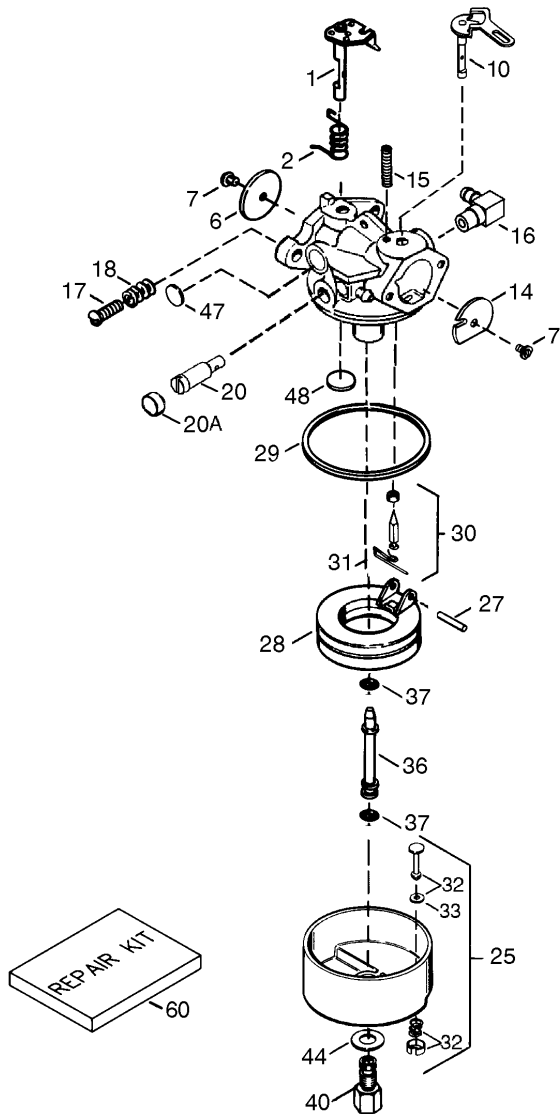

PARTS LIST

Tecumseh 5.5 HP Engine Model LH195SP-67514