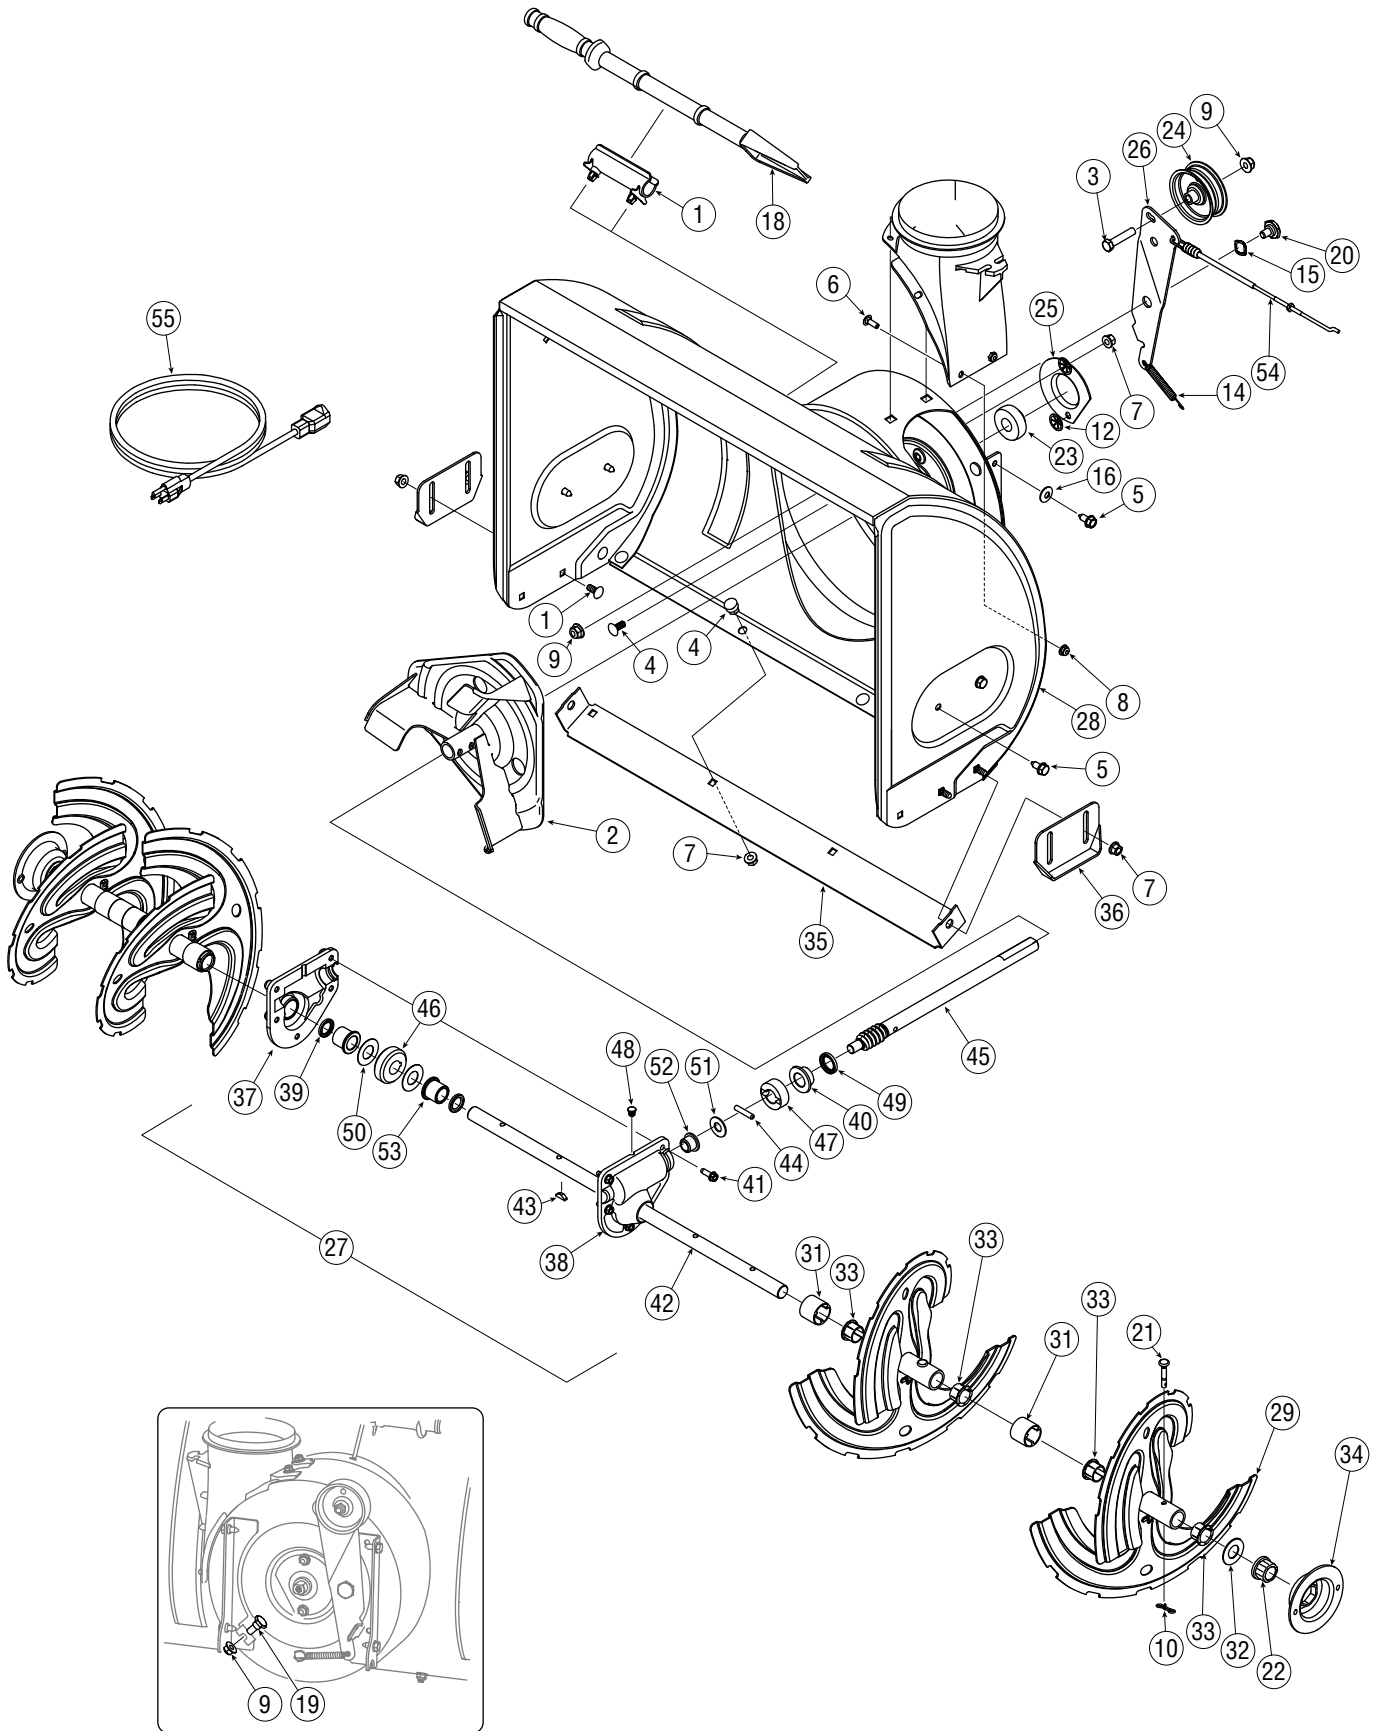

PARTS LIST

PARTS LIST

Craftsman 5.5 HP Snow Thrower Model 247.88355

1.	731-2635	Snow Removal Tool Mount	29.	684-04107	Spiral Assembly, LH
2.	684-04057	Impeller Assembly, 12" Dia.	30.	684-04108	Spiral Assembly, RH
3.	710-0347	Hex Screw, 3/8-16, 1.75, Gr5	31.	731-04870	Spacer, 1.25 OD x .75 ID x 1.00
4.	710-0451	Bolt, Carriage, 5/16-18, .750 Gr1	32.	736-0188	Washer, Flat, .76 x 1.49 x .06
5.	710-0604A	Screw, 5/16-18, 0.625	33.	741-0493A	Bushing, Flange, .80 ID x .91 OD
6.	710-0703	Screw, Carriage, 1/4-20, .750, Gr5	34.	790-00087A	Housing, 1" Hex Bearing
7.	712-04063	Nut, Flange Lock, 5/16-18, Nylon	35.	790-00120	Shave Plate, 2.25 x 23.66
8.	712-04064	Nut, Flange Lock, 1/4-20, Nylon	36.	784-5580	Slide Shoe
9.	712-04065	Nut, Flange Lock, 3/8-16, Nylon	37.	719-0319	Housing, Auger, RH Reduced
10.	714-04040	Cotter Pin, Bow-tie	38.	719-0320	Housing, Auger, LH Reduced
11.	725-0157	Cable, Tie, 3/16 x .05 x 7.4	39.	721-0179	Seal, Oil, .750 ID
12.	726-04012	Nut, Push-on, .25 Dia	40.	741-0662	Bearing, Flange, .75 x 1.0 x .59
13.	731-04705	Chute, Adapter 5" Dia	41.	710-0642	Screw, Self-tapping, 1/4-20, 0.750
14.	732-0611	Spring, Extension, .38 OD x 3.6	42.	711-04285	Axle, Auger, 24"
15.	736-0174	Washer, Wave, .625 x .885 x .015	43.	714-0161	Key, Hi-pro 3/16 x 5/8
16.	736-0242	Washer, Bell, .340 x .872 x .060	44.	715-04021	Pin, Dowel, .25 OD x 1.2
17.	736-0463	Washer, Flat, .25 x .630 x .0515	45.	717-04126	Shaft, Worm .75 OD
18.	731-2643	Snow Removal Tool	46.	717-0528A	Gear, Worm 20T
19.	738-0143	Screw, Shoulder, .498 x .34, 3/8-16	47.	718-04071	Collar, Thrust
20.	738-0281	Screw, Shoulder, .625 x .17, 3/8-16	48.	721-0325	Plug, 1/4 x .437
21.	738-04124A	Shear Pin, .25 x 1.50	49.	721-0327	Seal, Oil, .75 x 1 x .131
22.	741-0245	Bearing, Hex Flange x .75 ID	50.	736-0351	Washer, Flat, .760 ID x 1.5 OD
23.	741-0309	Bearing, Ball, .75 ID x 1.85 OD	51.	736-3084	Washer, Flat, .51 x 1.12
24.	756-0981A	Flat Pulley, Idler, 2.75 OD	52.	741-0663	Bearing, Flange, .75 x 1.0 x .925
25.	790-00075	Housing, Bearing, 1.85 ID	53.	741-0661A	Bearing, Flange, .75 x 1.00 x .975
26.	790-00080	Bracket, Auger Idler w/ Brake	54.	746-04230	Clutch Cable, Auger, 47.23"
27.	618-04171	Gearbox Assembly, Auger, 24"	55.	629-0071	Extention Cord, 110V
28.	684-04069	Housing Assembly, Auger 24"