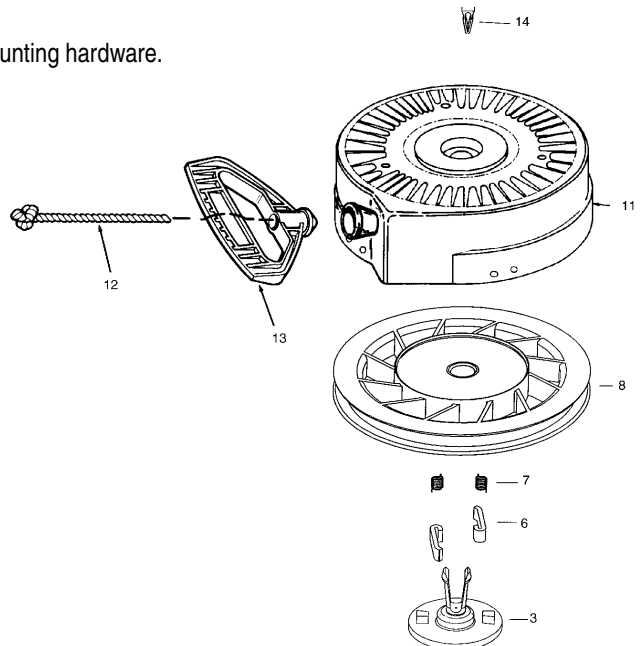

335	35072	Carburetor Cover	1
338	650257	Screw, 8-32 x 5/16"	2
340	36247	Fuel Tank Bracket	1
342	30063	Screw, T-30, 1/4-20 x 1/2"	1
342A	650675	Washer	2
345	33344	Heat Baffle	1
350	570682A	Primer Assembly	1
351	32180C	Primer Line	1
355	590574	Starter Handle (Mitten Grip)	1
364	33333	Carburetor Cover Bracket	1
364A	37673	Locking Plate	1
365	650735	Screw, 10-24 x 3/8"	1
370A	36261	Instruction Decal	1
370B	35282	Speed Control Decal	1
370C	36501	Primer Decal	1
370D	36534	Caution Decal	1
370I	37119	Warning Decal	1
370K	36695	Starter Decal	1
380	640084B	Carburetor (Incl. 184)	1
390	590742	Rewind Starter †	1
396	33290E	Electric Starter Motor 110 Volt	0
396	730266	Electric Starter Kit (Optional) ††	0
400	36444	* Gasket Set	1
600	651013	Washer	1
900	754336	Replacement Short Block, order 71-999	1

† This engine may have been built with the 590707 starter.

†† (120V) Starter Kit, 18-watt flywheel w/ring gear, 18-watt alternator, and mounting hardware.

* Included in this Gasket Set.

0	590742	Rewind Starter	1
3	590740	Retainer	1
6	590616	Starter Dog	2
7	590617	Dog Spring	2
8	590645A	Pulley & Rewind Spring Ass'y	1
11	590647A	Starter Housing Ass'y	1
12	590535	Starter Rope (Length 98" x 9/64" dia.)	1
13	590574	Mitten Grip Handle (Not included w/starter)	1
14	590760	Spring Clip	1