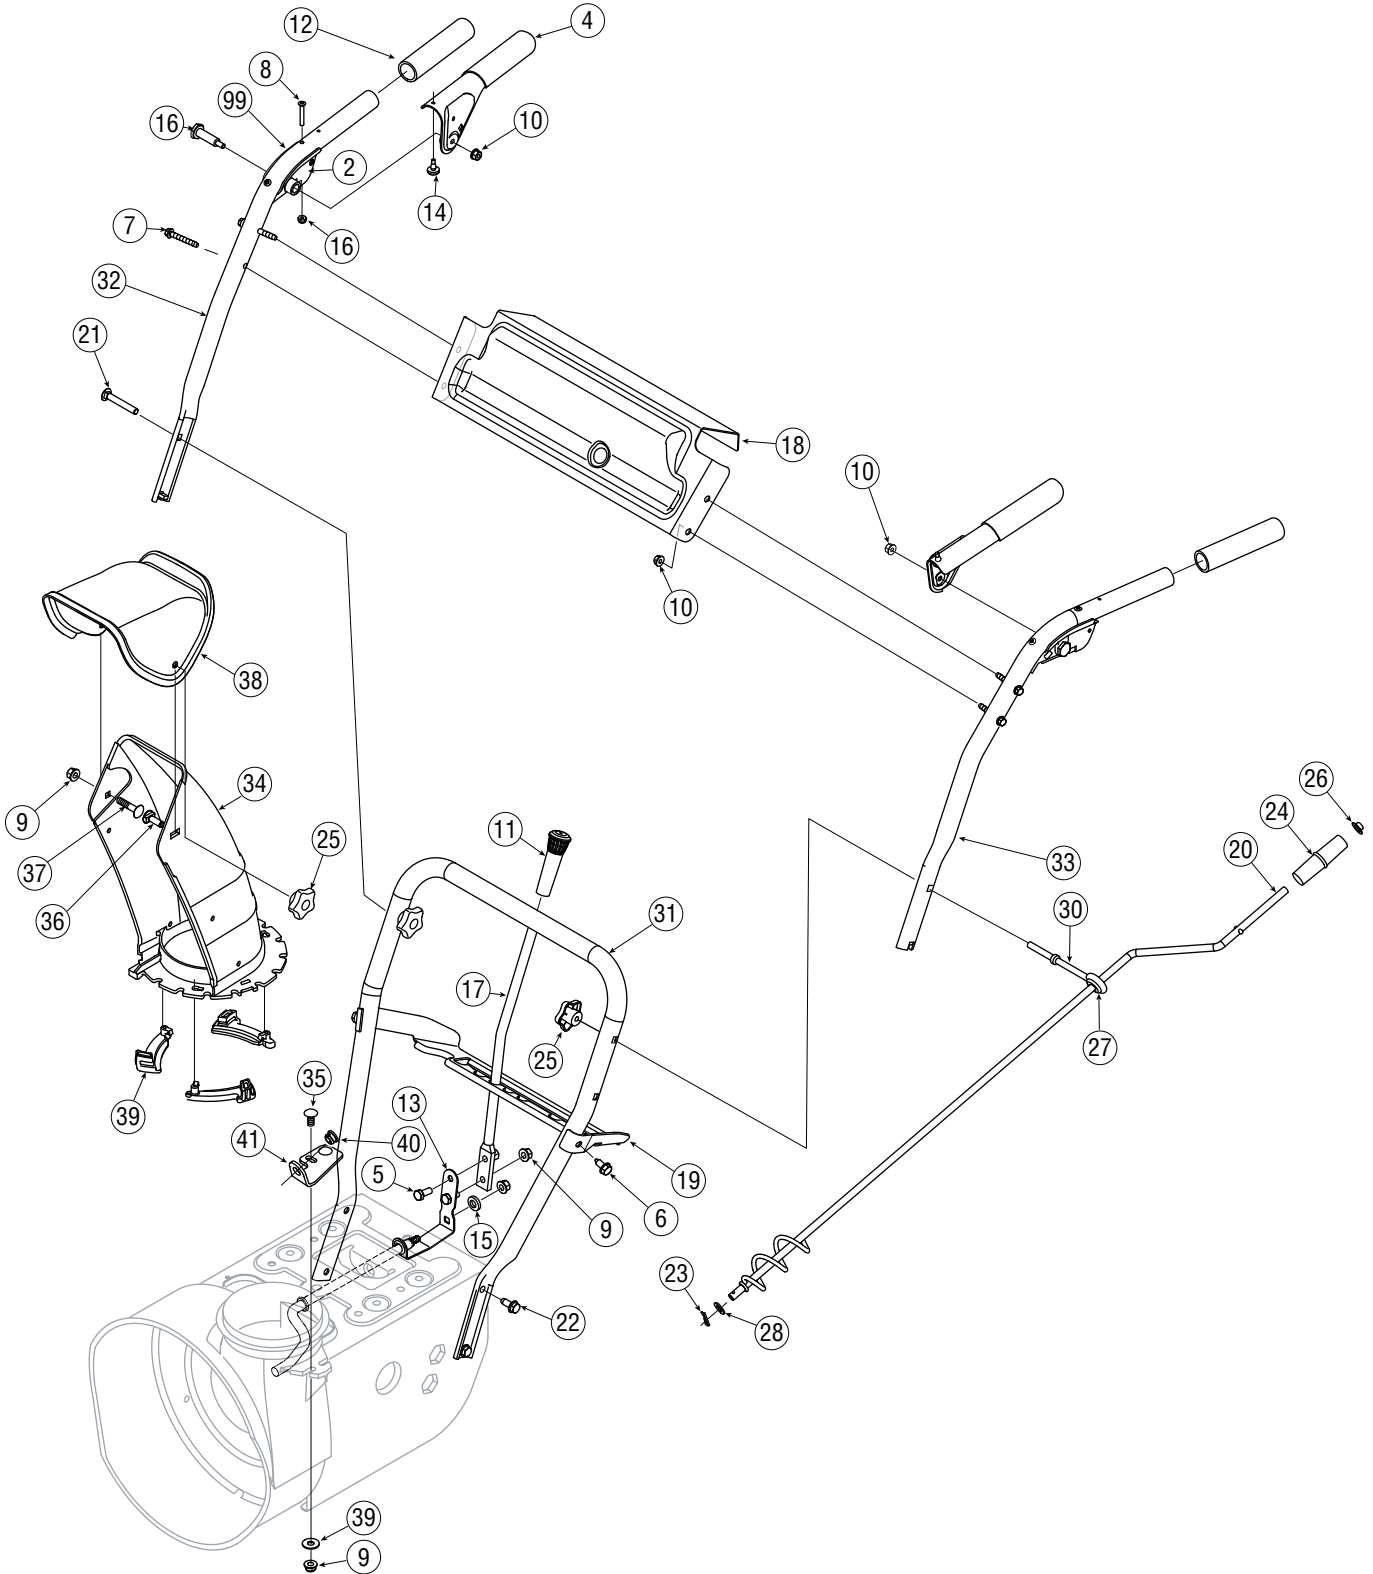

PARTS LIST

PARTS LIST

Craftsman 5.5 HP Snow Thrower Model 247.88355

1.	631-04133	Handle Ass'y, Lock LH	22.	710-1260A	Screw, 5/16-18, 0.75, Gr5
2.	631-04134A	Handle Ass'y, Lock, RH	23.	714-0104	Pin, Cotter, .072 x 1.13
3.	684-04106B	Handle Ass'y, Engagement LH	24.	720-0201A	Crank Knob, 1.0 Dia. x 3.2, Black
4.	684-04105A	Handle Ass'y, Engagement, RH	25.	720-04072	Knob Assembly, Black, 5/16-18
5.	710-0376	Screw, Self-tapping, 5/16-18, .625	26.	726-0100	Cap, Push, 3/8 Rod
6.	710-0604A	Screw, Self-tapping, 5/16-18, 1.0	27.	735-0234	Grommet, .44 ID x .94 OD x .50
7.	710-0606	Screw, Self-tapping, 1/4-20, 1.50	28.	736-0185	Washer, Flat, .375 x .738 x .063
8.	710-1233	Screw, Machine, #10-24, 1.375	29.	736-0451	Washer, Saddle, 320 x .93 x .060
9.	712-04063	Nut, Flange Lock, 5/16-18, Nylon	30.	747-04263	Eye Bolt, Chute Crank
10.	712-04064	Nut, Flange Lock, 1/4-20, Nylon	31.	749-04138	Handle, Lower
11.	720-0223	Grip, 0.5 ID x 3.45	32.	749-04141	Handle, Upper, RH
12.	720-0274	Grip, 1.0 ID x 5.0	33.	749-04142	Handle, Upper, LH
13.	732-04205	Spring Lever, Shift	34.	731-04912A	Chute, Lower, 5.0 Diameter
14.	735-0199A	Bumper, Rubber, .62 OD x .22	35.	710-0276	Bolt, Carriage, 5/16-18, 1.0
15.	736-3015	Washer, Flat, .469 x .875 x .105	36.	710-04071	Bolt, Carriage, 5/16-18, 1.0
16.	738-04122	Screw, Shoulder, 1/4-20, .437	37.	710-0451	Bolt, Carriage, 5/16-18, .750
17.	747-04243	Lever, Shift	38.	731-04426A	Chute, Upper, w/ Label
18.	790-00100	Panel, Handle	39.	731-04869	Chute, Flange Keeper
19.	790-00187A	Panel, Speed Select (5 FW, 2 RV)	40.	741-0475	Bushing, Plastic, .380
20.	684-04104	Crank Assembly, Chute	41.	784-5647	Bracket, Chute Crank
21.	710-0449	Screw, Carriage, 5/16-18, 2.25			