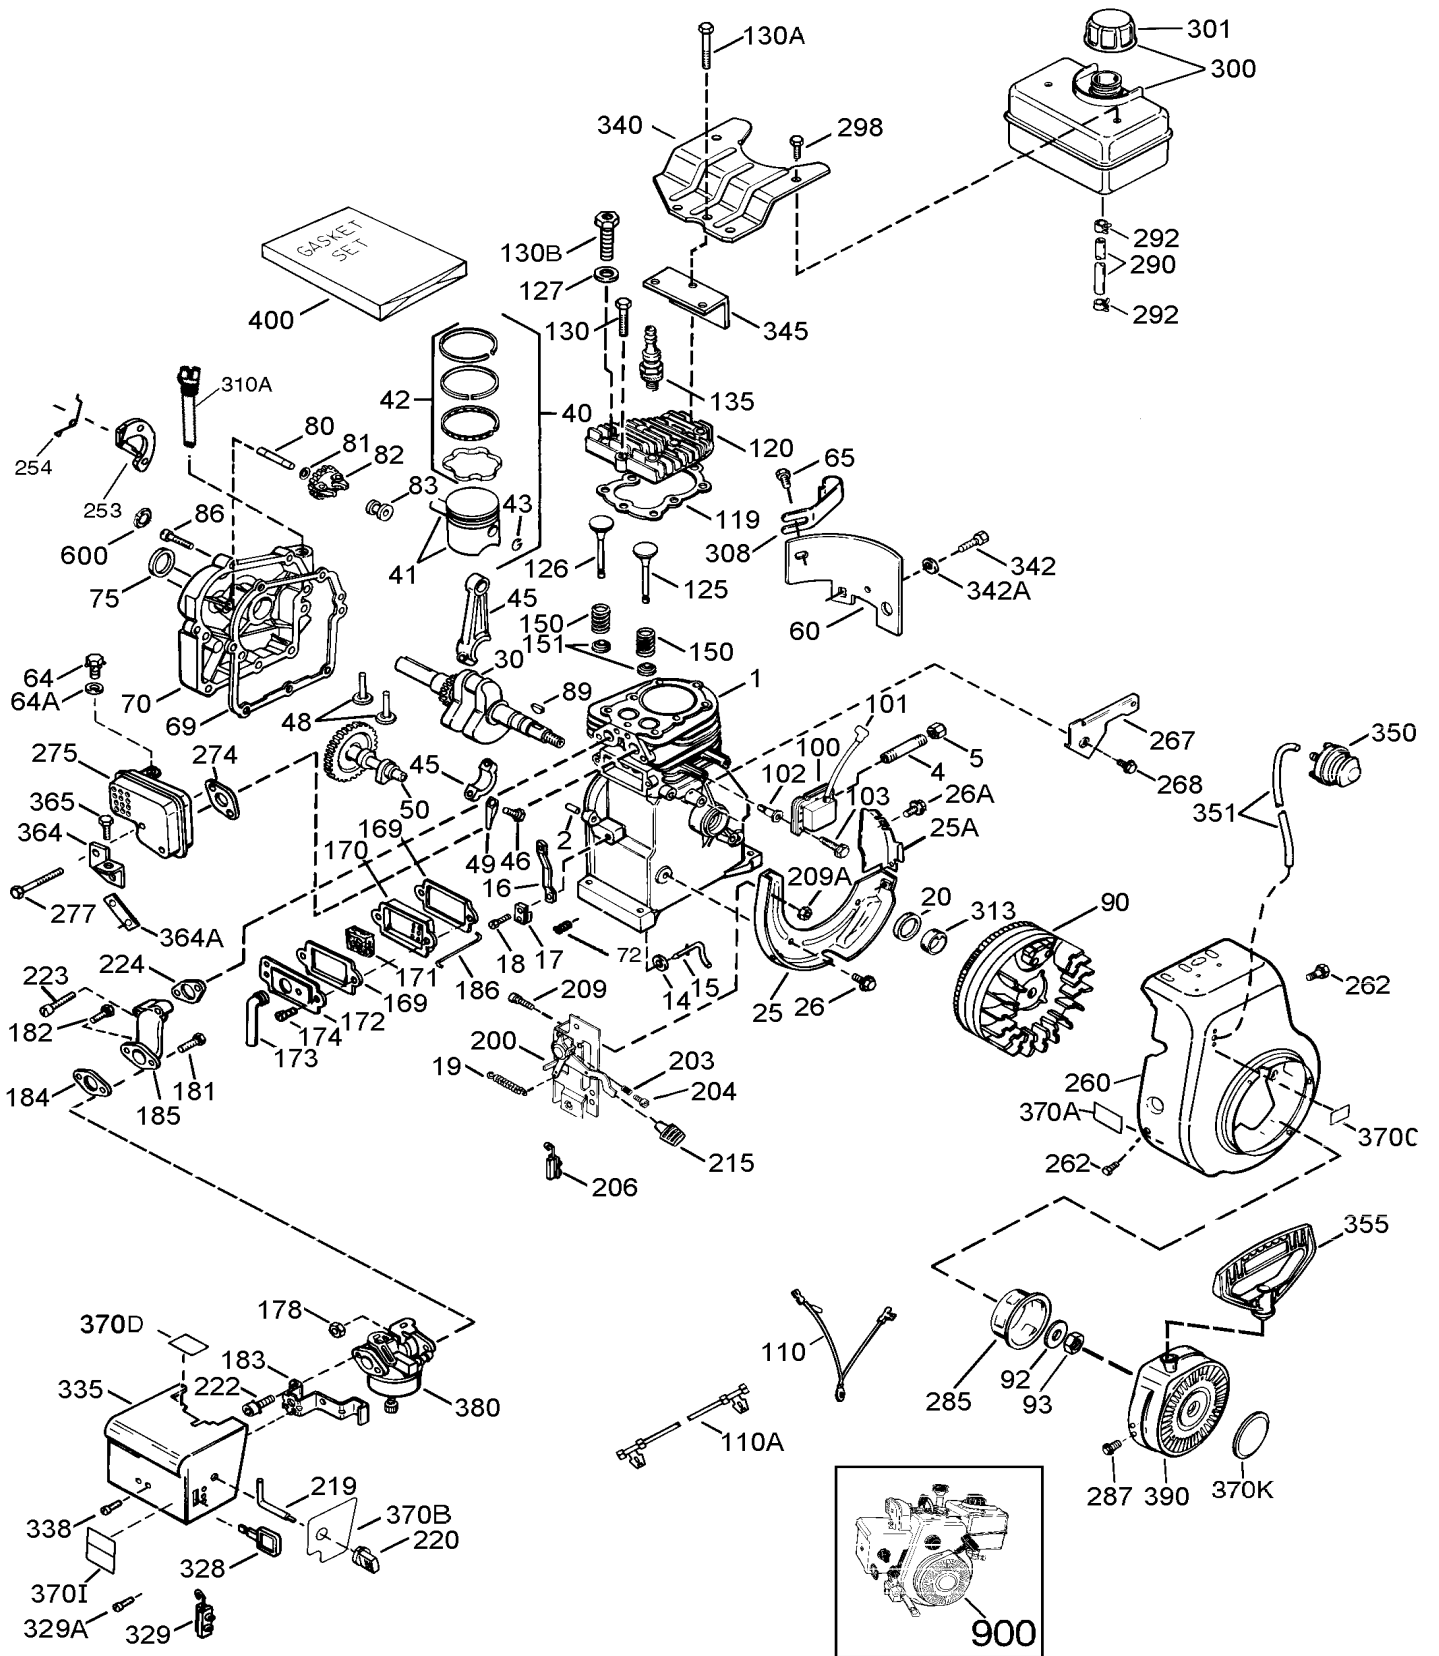

PARTS LIST

PARTS LIST

Tecumseh 5.5 HP Engine Model LH195SP-67514

1	36469A	Cylinder (Incl. 2,20,72 & 125)	1
2	26727	Dowel Pin	2
5	30969	Extension Cap (1/4-18 NPT)	1
14	28277	Washer	1
15	31334	Governor Rod	1
16	37729	Governor Lever	1
17	31335	Governor Lever Clamp	1
18	651018	Screw, T-15, 8-32 x 19/64"	1
19	31426	Throttle Spring	1
20	32600	Oil Seal	1
25	36552	Blower Housing Baffle (Incl. 2)	1
25A	35883	Baffle Extension	1
26	650802	Screw, 1/4-20 x 5/8"	2
26A	650926	Screw, 8-32 x 21/64"	1
30	37842	Crankshaft	1
40	36073	Piston, Pin & Ring Set (Std.)	1
40	36074	Piston, Pin & Ring Set (.010")	1
40	36075	Piston, Pin & Ring Set (.020")	1
41	36070	Piston & Pin Ass'y. (Std.) (In)	1
41	36071	Piston & Pin Ass'y. (.010" OS) Incl. 43	1
41	36072	Piston & Pin Ass'y. (.020" OS) Incl. 43	1
42	36076	Ring Set (Std.)	1
42	36077	Ring Set (.010" OS)	1
42	36078	Ring Set (.020" OS)	1
43	20381	Piston Pin Retaining Ring	2
45	32875A	Connecting Rod Ass'y. (Incl. 4)	1
46	32610A	Connecting Rod Bolt	2
48	37670	Valve Lifter	2
49	32654	Oil Dipper	1
50	37671	Camshaft (MCR)	1
60	29745	Blower Housing Extension	1
64	30063	Screw, T-30, 1/4-20 x 1/2"	1
64A	8345	Washer	1
65	650128	Screw, 10-24 x 1/2" (1/4-18 NPT x 4-3/4)	1
69	27677A	* Cylinder Cover Gasket	1
70	34674C	Cylinder Cover (Incl. 75 thru	2
72	27642	Oil Plug	2
75	27897	Oil Seal	1
80	30574A	Governor Shaft	1
81	30590A	Washer	1
82	30591	Governor Gear Assembly (Incl.	1
83	30588A	Governor Spool	1
86	650488	Screw, 1/4-20 x 1-1/4"	7
89	610961	Flywheel Key	1
90	611195	Flywheel	1
92	650815	Belleville Washer	1
93	650816	Flywheel Nut	1
100	34443C	Solid State Ignition	1
101	610118	Spark Plug Cover	1
102	651024	Solid State Mounting Stud	2
103	651007	Screw, T-15, 10-24 x 15/16"	2
110	35182	Ground Wire	1
110A	36874	Ground Wire	1
119	36443	* Cylinder Head Gasket	1
120	37675	Cylinder Head (Incl. 131)	1
125	36471	Exhaust Valve (Std.) (Incl. 15)	1
125	36472	Exhaust Valve (1/32" OS) (Incl.)	1
126	32644A	Intake Valve (Std.) (Incl. 151)	1
127	650691	Washer	1
130	6021A	Screw, 5/16-18 x 1-1/2"	2
130A	650694A	Screw, 5/16-18 x 2"	5
130B	650818	Screw, 5/16-18 x 1-1/2"	1
135	35395	Resistor Spark Plug (RJ19LM)	1
150	31672	Valve Spring	2
151	31673	Valve Spring Cap	2
169	27234A	* Valve Cover Gasket [2]	2
170	27666	Breather Body	1
171	31410	Breather Element	1
172	34146	Valve Cover	1
173	35350	Breather Tube	1
174	650783	Screw, 10-24 x 3/4"	2
178	29752	Nut & Lock Washer, 1/4-28"	2
181	650870	Screw, 1/4-28 x 1-11/16"	1
182	6201	Screw, 1/4-28 x 7/8"	1
183	34583A	Choke bracket	1
184	26756	* Carburetor To Intake Pipe Ga	1
185	33691	Intake Pipe	1
186	32698	Governor Link	1
200	36677	Control Bracket (Incl. 203 thr	1
203	31342	Compression Spring	1
204	651029	Screw, T-10, 5-40 x 7/16"	1
206	610973	Terminal	1
215	35440	Control Knob	1
219	34582	Choke Rod	1
220	35438	Choke Knob	1
222	28820	Screw, 10-32 x 1/2"	2