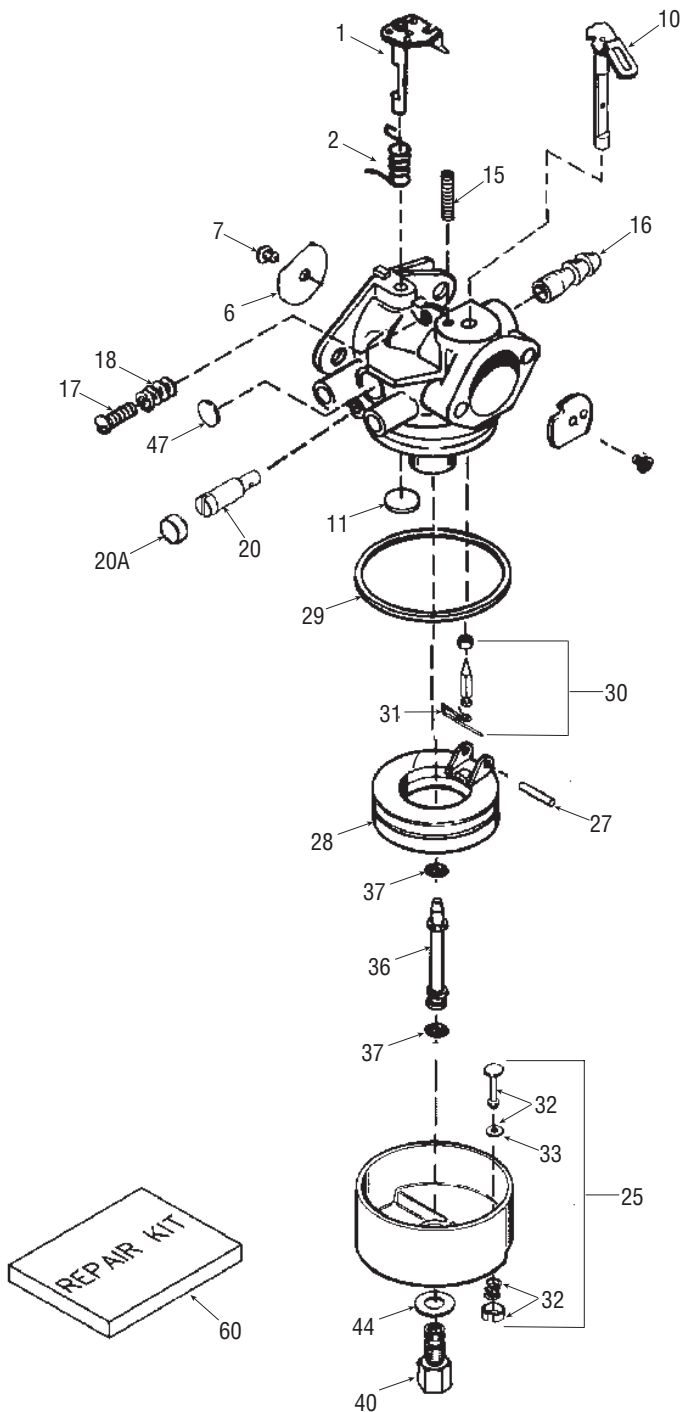

PARTS LIST

Craftsman Engine Model LH318SA-156554 For Snow Thrower Model 247.887900

Ref. No.	Part No.	Description
0	640349	Carburetor 1 Incl. 184 of Engine Parts List
1	631776A	Throttle Shaft & Lever Assembly
2	631970	Throttle Return Spring
6	640109	Throttle Shutter
7	650506 *	Shutter Screw
10	632112	Choke Shaft & Lever Assembly
14	632174	Choke Shutter
15	630735	Choke Positioning Spring
16	632164	Fuel Fitting
17	651025	Throttle Crack Screw/Idle Speed Screw
18	630766	Tension Spring
20	640027	Idle Restrictor Screw
20A	640200	Idle Restrictor Screw Cap
25	631867	Float Bowl (no drain)
27	631024 *	Float Shaft
28	632802	Float (Plastic)
29	631028 *	Float Bowl "O" Ring
30	631021A *	Inlet Needle, Seat & Clip (Incl. 31)
31	631022	Spring Clip
36	640113	Nozzle Tube
37	632547 *	"O" Ring, Main Nozzle Tube
40	640128	High Speed Bowl Nut
44	27110 *	Bowl Nut Washer
47	630748 *	Welch Plug, Idle Mixture Well
48	631027 *	Welch Plug, Atmospheric Vent
60	632760B *	Repair Kit 1 (Incl. items marked *)