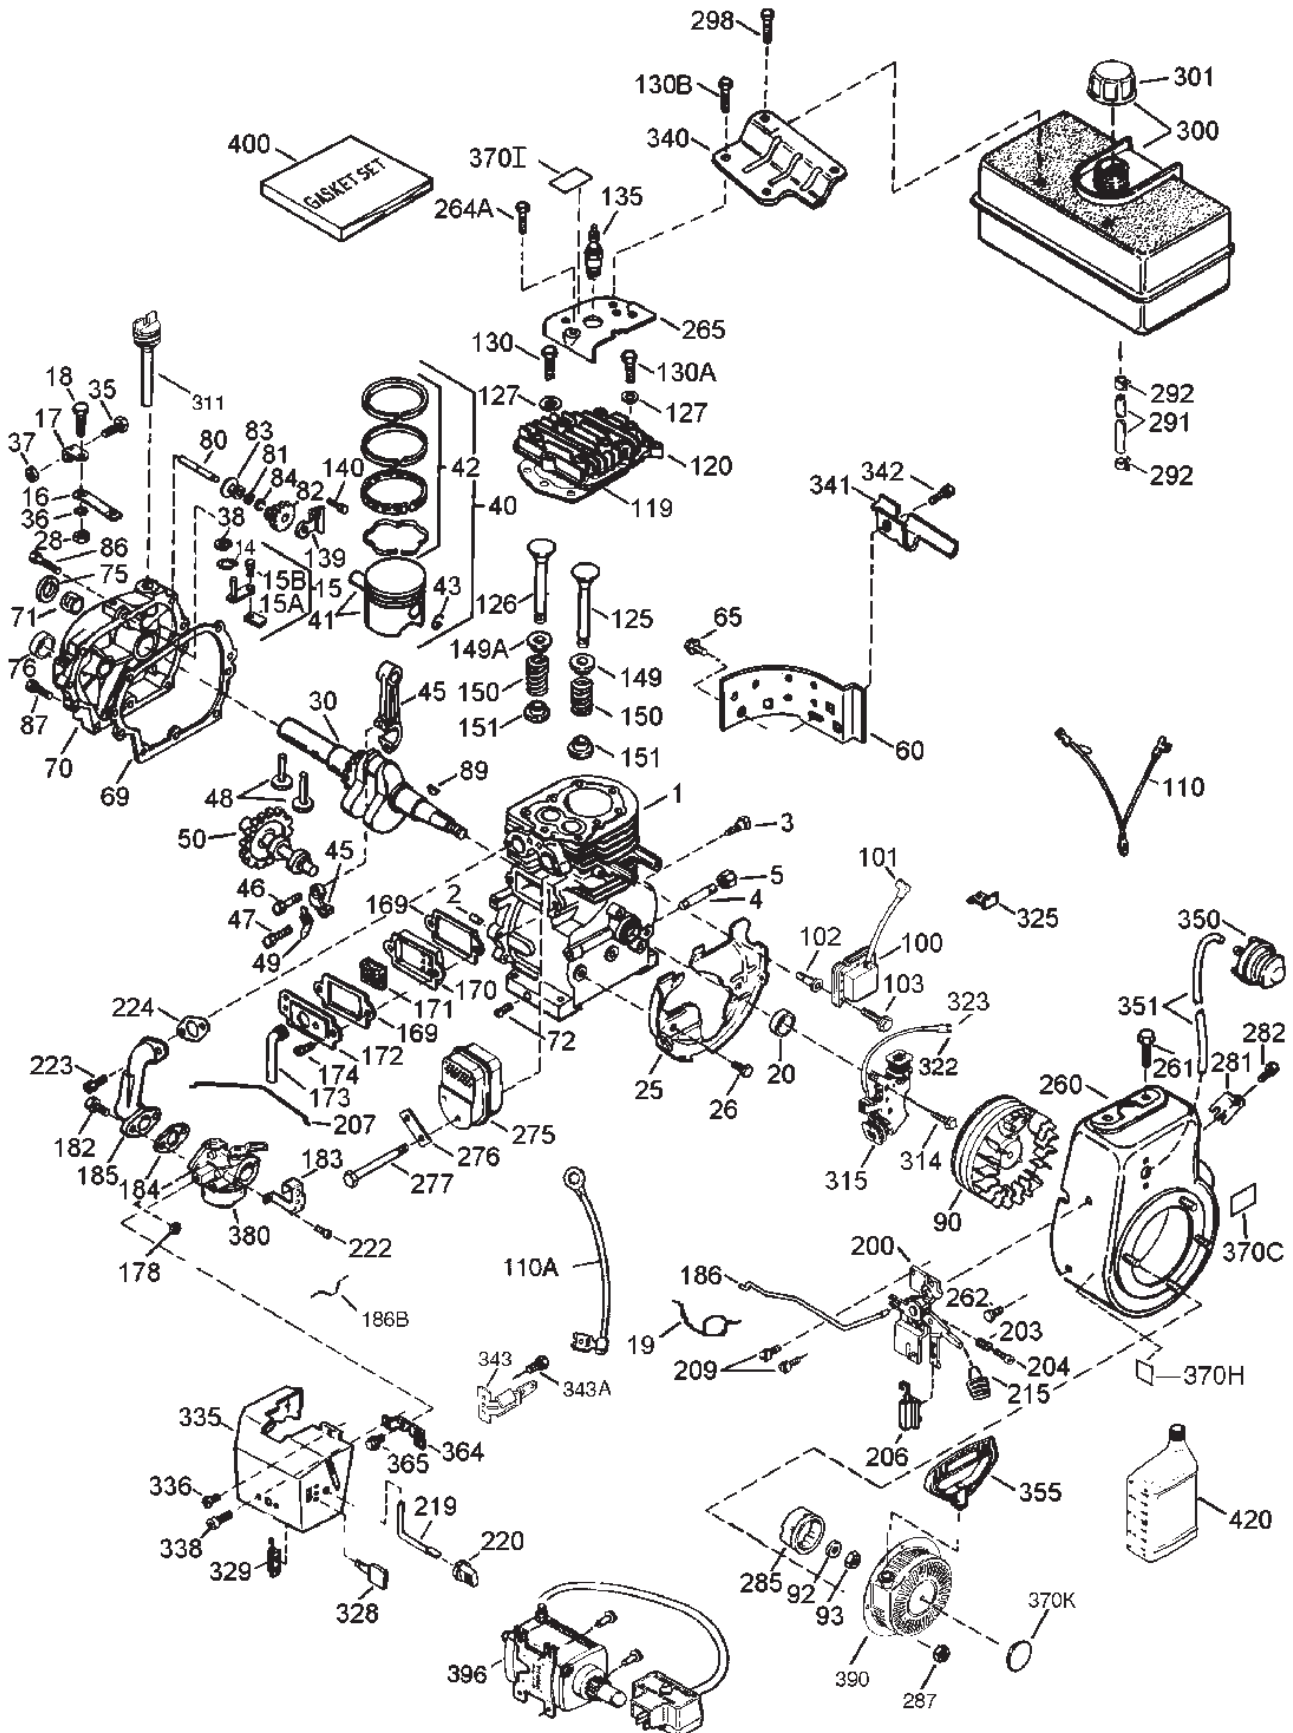

PARTS LIST

Craftsman Engine Model LH318SA-156554 For Snow Thrower Model 247.887900

PARTS LIST

Craftsman Engine Model LH318SA-156554 For Snow Thrower Model 247.887900

Ref. No.	Part No.	Description
1.	35385	Cylinder
2.	27652	Dowel Pin
3.	650820	Screw, 1/4-20 x 0.5"
5.	30969	Extension Cap
14.	28277	Washer
15.	30699C	Governor Rod
15B.	650494	Screw, 6-40 x 5/16"
16.	33454A	Governor Lever
17.	29916	Governor Lever Clamp
18.	651028	Screw, T-15, 8-32 x 7/16"
19.	34663	Speed Control Spring
20.	35319	Oil Seal
25.	37853	Blower Housing Baffle
26.	650561	Screw, 1/4-20 x 19/32"
28.	30322	Lock Nut, 8-32
30.	35980A	Crankshaft
35.	29826	Screw, 10-32 x 3/4"
36.	29918	Lock Washer
37.	29216	Lock Nut, 10-32
38.	29642	Retaining Ring
40.	40011	Piston, Pin & Ring Set (Std.)
40.	40012	Piston, Pin & Ring Set (.010" OS)
41.	40009	Piston, Pin & Ring Set (Std. incl. 43)
41.	40010	Piston, Pin & Ring Set (.010" OS incl. 43)
42.	40013	Ring Set (Std.)
42.	40014	Ring Set (.010" OS)
43.	27888	Piston Pin Retaining Ring
45.	36897	Connecting Rod Assembly (incl. 47 & 49)
47.	651033	Connecting Rod Bolt
48.	34034	Valve Lifter
49.	36896	Oil Dipper
50.	36655	Camshaft (MCR)
60.	33273A	Blower Housing Extension
65.	650128	Screw, 10-24 x 1/2"
69.	37342	Cylinder Cover Gasket
70.	35445B	Cylinder Cover (Incl. 71,75,76,80-84)
71.	35377	Crankshaft Bushing
72.	27642	Oil Drain Plug
75.	35319	Oil Seal
76.	28926	Camshaft Seal

Ref. No.	Part No.	Description
80.	37587	Governor Shaft
81.	651080	Washer
82.	37588	Governor Gear Ass'y. (Incl. 81)
83.	30588A	Governor Spool
84.	29193	Retaining Ring
86.	650833	Screw, 1/4-20 x 1-3/16"
87.	650832	Screw, 1/4-20 x 1-11/16"
89.	32589	Flywheel Key
90.	611093	Flywheel (W/Ring Gear)
92.	650880	Lock Washer
93.	650881	Flywheel Nut
100.	35135A	Solid State Ignition (Incl. 101)
101.	610118	Spark Plug Cover
102.	651024	Solid State Mounting Stud
103.	651007	Screw, T-15, 10-24 x 15/16"
110.	35187	Ground Wire
110A.	37047	Ground Wire
119.	36448	Cylinder Head Gasket
120.	36449	Cylinder Head
125.	27878A	Exhaust Valve (Std.incl. 151)
125.	27880A	Exhaust Valve (1/32" OS incl.151)
126.	34035	Intake Valve (Std.) (Incl. 151)
127.	650691	Washer
130.	6021A	Screw, 5/16-18 x 1-1/2"
130A.	650727	Screw, 5/16-18 x 1-25/32"
130B.	651055	Screw, 5/16-18 x 39/64"
135.	35395	Resistor Spark Plug (RJ19LM)
139.	33369	Governor Gear Bracket
140.	650836	Screw, 10-24 x 1/2"
149.	27882	Valve Spring Cap
149A.	35862	Valve Spring Cap
150.	27881	Valve Spring
151.	32581	Valve Spring Keeper
169.	27896A	Valve Cover Gasket
170.	28423	Breather Body
171.	28424	Breather Element
172.	28425	Valve Cover
173.	35350	Breather Tube
174.	650128	Screw, 10-24 x 1/2"
178.	29752	Nut & Lock Washer, 1/4-28