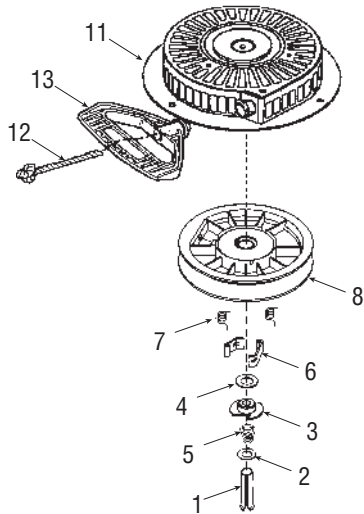

PARTS LIST

Craftsman Engine Model LH318SA-156554 For Snow Thrower Model 247.887900

Ref. No.	Part No.	Description
0	590749	Rewind Starter
1	590599A	Spring Pin (Incl. 4)
2	590600	Washer
3	590679	Retainer
4	590601	Washer
5	590678	Brake Spring
6	590680	Starter Dog
7	590412	Dog Spring
8	590682	Pulley & Rewind Spring Assembly
11	590750A	Starter Housing Assembly
12	590535	Starter Rope (Length 98" x 9/64" dia.)
13	590574	Mitten Grip Handle (optional)