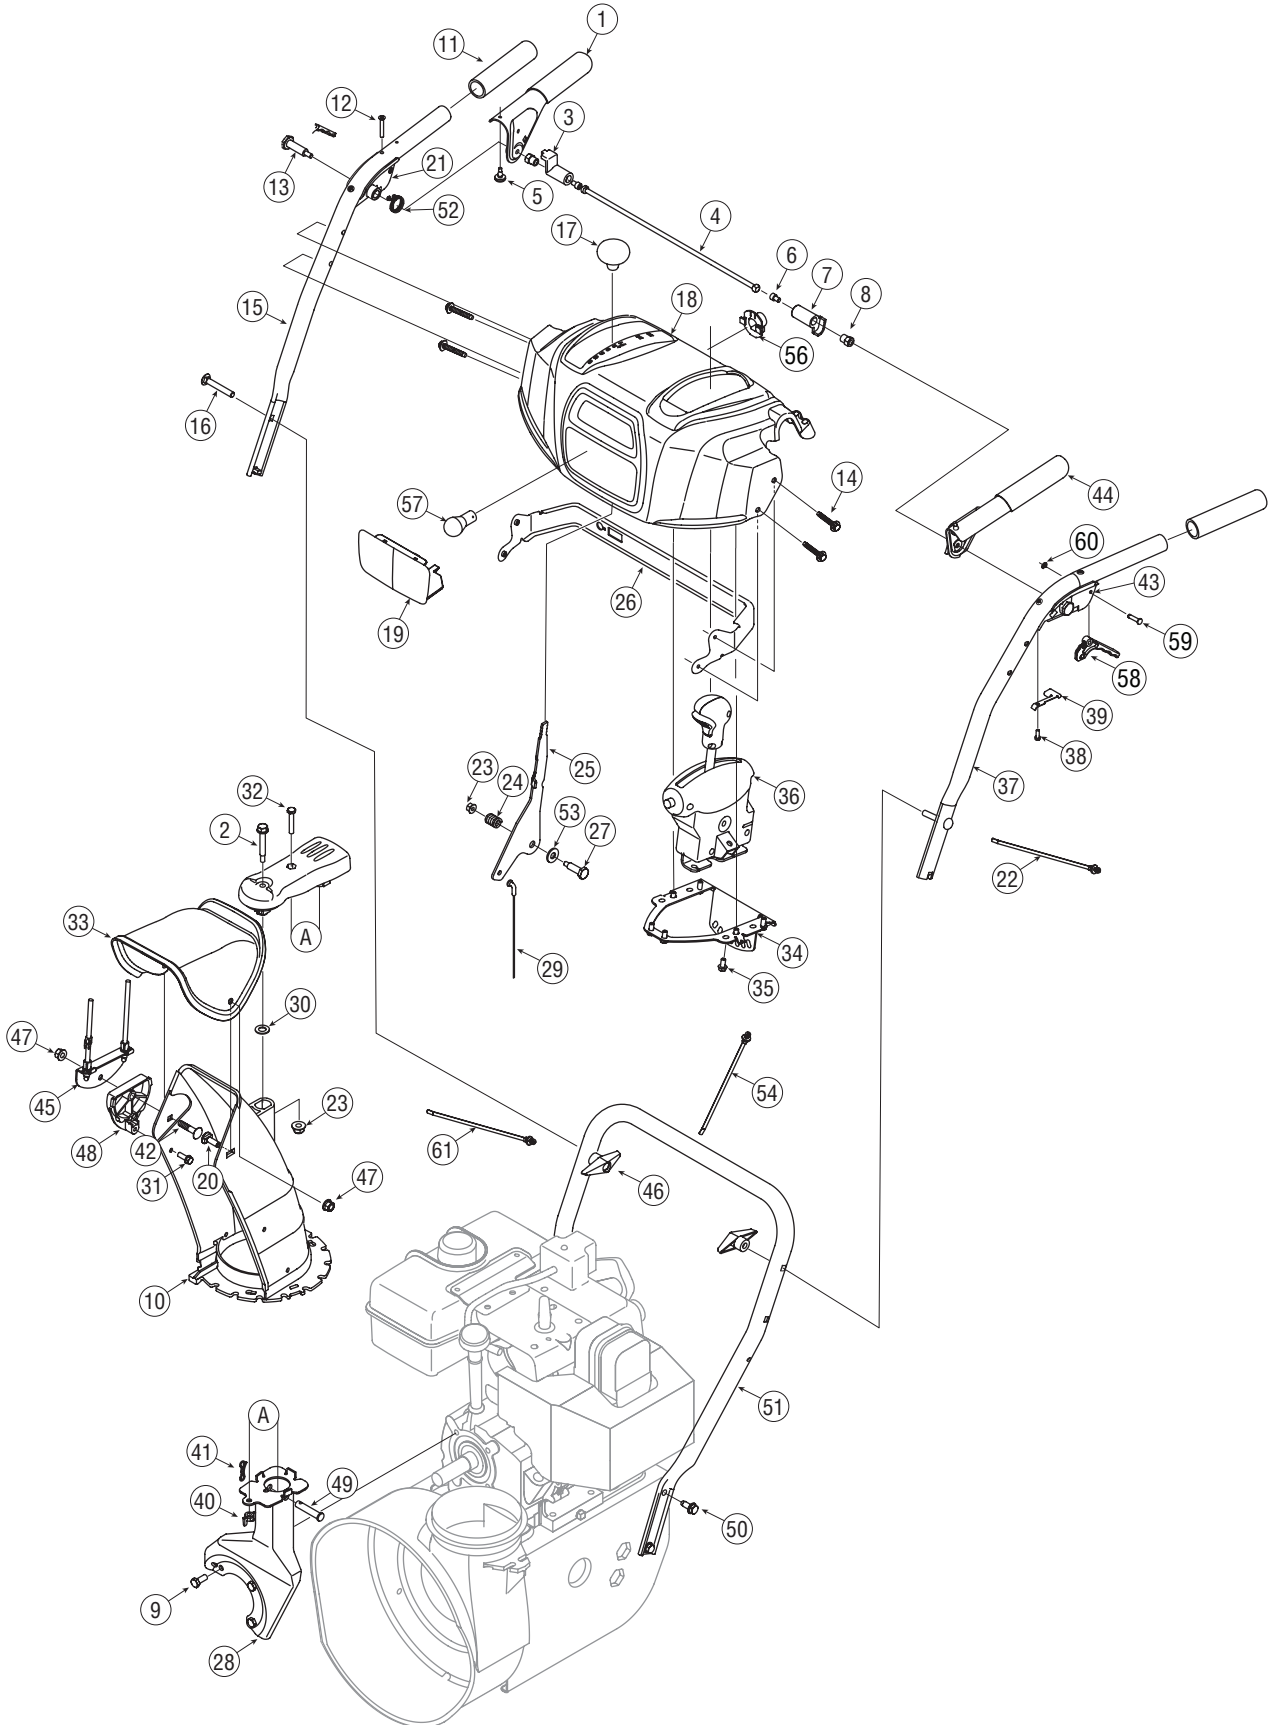

PARTS LIST

Craftsman Snow Thrower Model 247.887900

PARTS LIST

Craftsman Snow Thrower Model 247.887900

Ref. No.	Part No.	Description
1.	684-04112B	Handle Engagement Assembly RH
2.	738-04194	Flange Shoulder Screw
3.	731-04894C	Lock Plate
4.	684-04250	Pivot Rod
5.	735-0199A	Rubber Bumper
6.	710-04354	Screw, 1/4-20 x.375
7.	731-04896B	Clutch Lock Cam
8.	712-04081A	Shoulder Nut, 1/4-20
9.	710-0627	Hex Screw, 5/16-24 x .750
10.	731-04861B	Lower Chute
11.	720-0274	Handle Grip
12.	710-1233	Screw, #10-24 x 0.375
13.	738-04122	Shoulder Screw, 1/4-20 x 1.345
14.	710-04586	Screw, 1/4-20 x 1.625
15.	749-04141A	Upper Handle RH
16.	710-0449	Carriage Screw, 5/16-18 x 2.25
17.	720-04039	Shift Knob
18.	731-05335	Handle Panel (Includes Ref. #19)
19.	731-05324	Lens
20.	710-04071	Carriage Bolt, 5/16-18 x 1.0
21.	631-04134B	Handle Clutch Lock RH Assy
22.	725-0157	Cable Tie
23.	712-04064	Flange Lock Nut, 1/4-20
24.	732-0193	Compression Spring
25.	790-00311	Shift Lever
26.	790-00248A	Panel Bracket
27.	738-04125	Shoulder Screw
28.	684-04162B	Chute Support Bracket
29.	746-04396	Speed Selector Cable
30.	736-0463	Flat Washer, .25 x .630 x .0515

Ref. No.	Part No.	Description
31.	710-0895	Hi-Lo Screw, 1/4-15 x .75
32.	710-0606	Hex Screw, 1/4-20 x 1.50
33.	731-04427A	Upper Chute
34.	790-00155	Joystick Bracket
35.	710-04187	Hi-Lo Screw, 1/4-15 x 0.5
36.	684-04116B	4-Way Chute Control™ Assembly
37.	749-04142A	Upper Handle LH
38.	710-04326	Screw, #8-16 x 0.50
39.	732-04219A	Clutch Lock Spring
40.	712-3087	Wing Nut, 1/4-20
41.	714-04040	Bow Tie Cotter Pin
42.	710-0262	Carriage Bolt, 5/16-18 x 1.50
43.	631-04133A	Handle Clutch Lock LH Assy
44.	684-04111B	Handle Engagement Assembly LH
45.	784-5594	Cable Bracket
46.	720-0284	Wing Knob
47.	712-04063	Flange Lock Nut, 5/16-18
48.	731-1313C	Chute Tilt Cable Guide
49.	711-04469A	Clevis Pin
50.	710-04484	Screw, 5/16-18 x 0.75
51.	749-04138A	Lower Handle
52.	732-04238	Torsion Spring
53.	736-0267	Flat Washer
54.	726-0470	Cable Tie
55.	725-04214	Wire Harness (Not Shown)
56.	725-1649	Light Socket
57.	725-1629	Lamp
58.	731-06113	Steering Control
59.	738-04126	Pin, 3/16
60.	716-04036	E-Ring