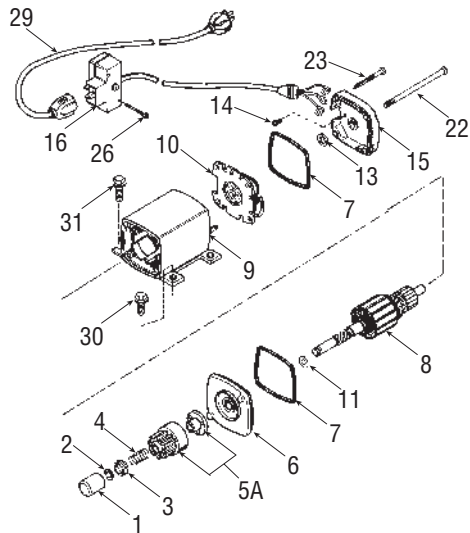

PARTS LIST

Craftsman Engine Model LH318SA-156554 For Snow Thrower Model 247.887900

Ref. No.	Part No.	Description
0	33329E	Electric Starter 110 Volt (optional)
1	33451	Dust Cover
2	33842	Retainer Ring
3	33430	Spring Retainer
4	33431	Anti-Drift Spring
5A	37050	Gear & Nut (Incl. 2)
6	35449	Drive End Cap Assembly
7	35450	"O" Ring
8	35915	Armature
9	35451B	Housing Assembly
10	35452A	Brush Card Assembly
11	35911	Thrust Washer
13	590500	Thrust Washer
14	33441	Ground Screw
15	35453	Commutator End Cap Assembly
16	35454	Switch Box Ass'y.
22	35455	Case Bolt
23	35456	Ground Screw
26	650819	Screw, 6-32 X 2-1/2"
26	651032	Screw, 12-16 x 5/8"
29	32450B	Extension Cord (10'6")
30	30063	Screw, Torx T-30, 1/4-20 X 1/2"
31	650820	Screw, 1/4-20 X 1/2"