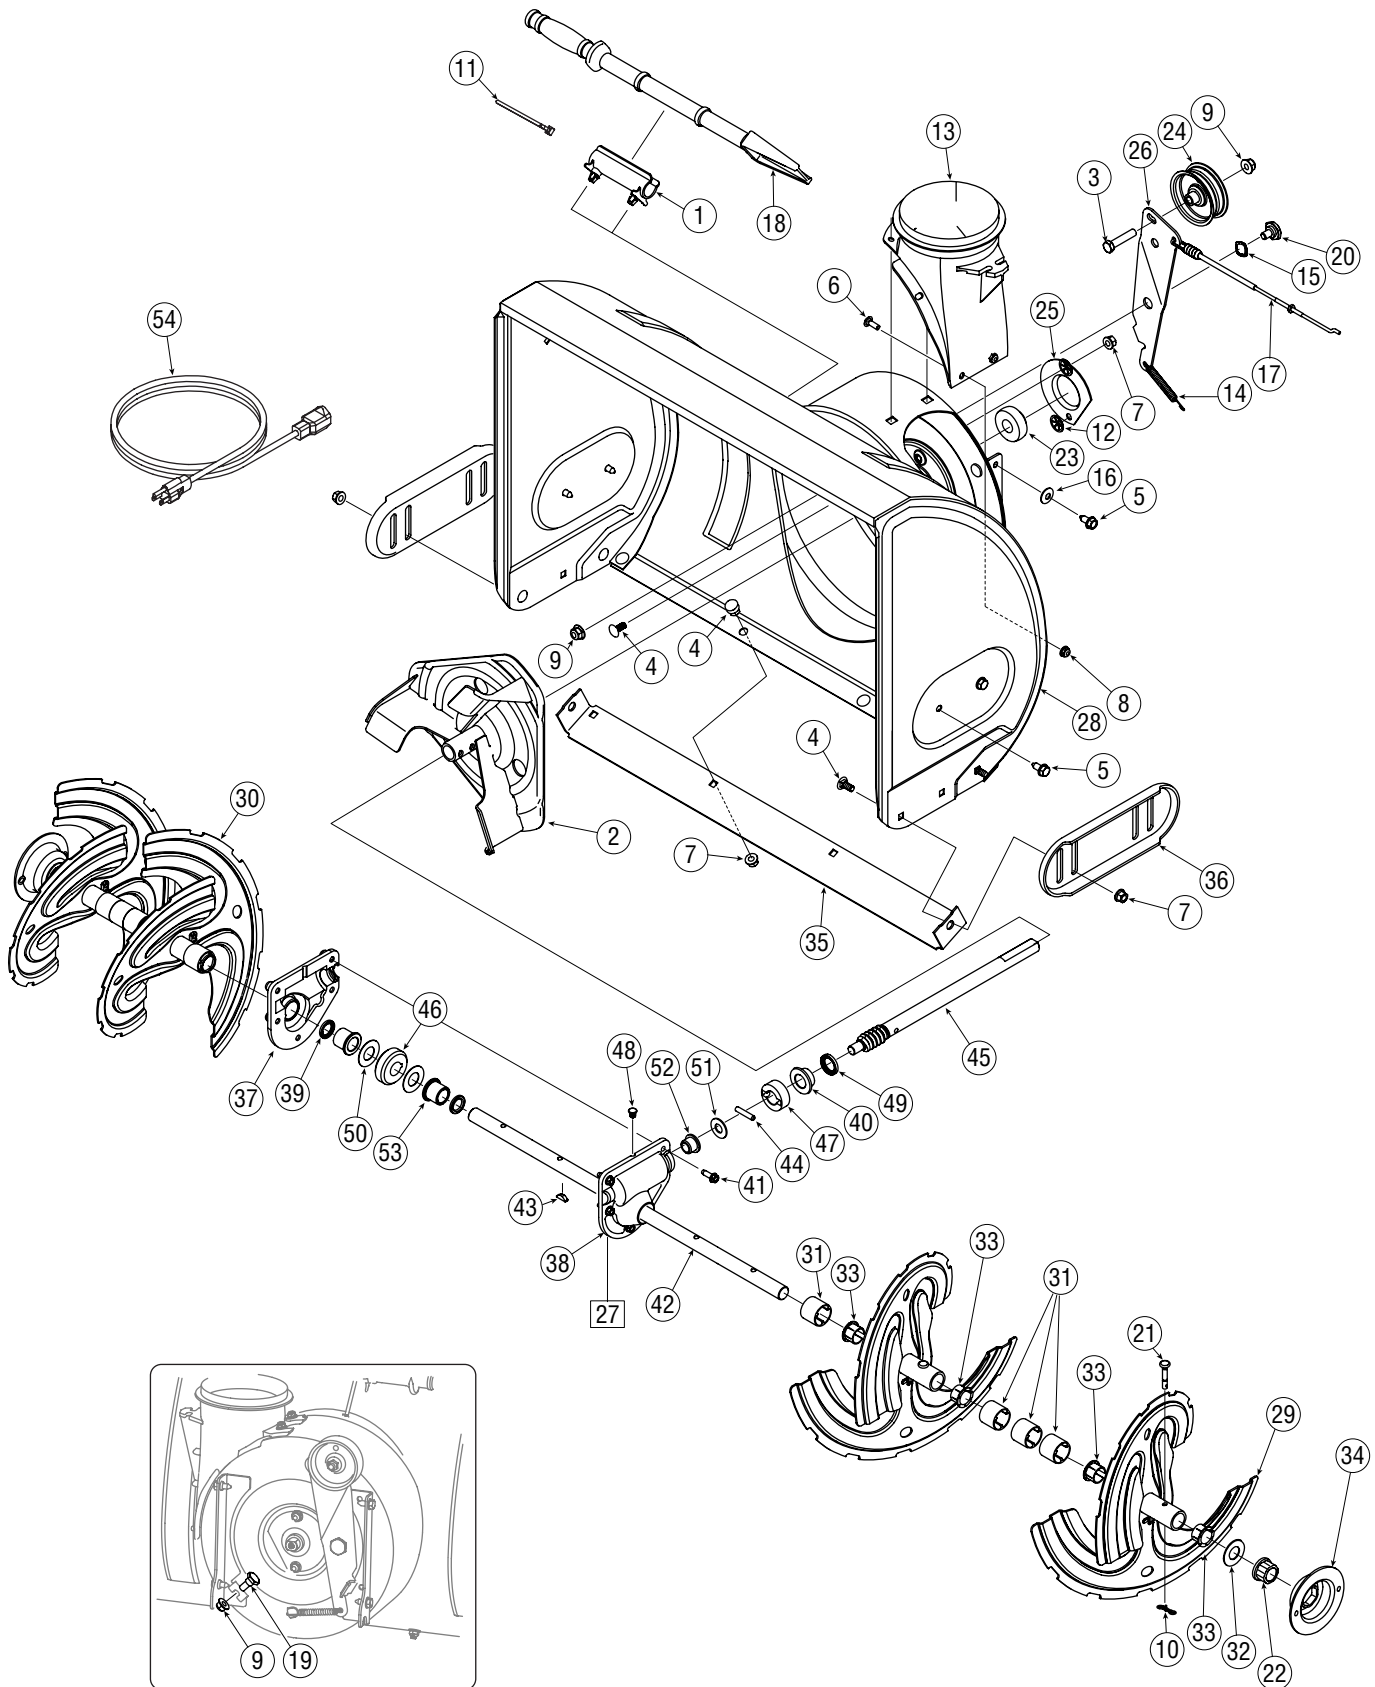

PARTS LIST

Craftsman Snow Thrower Model 247.887900

PARTS LIST

Craftsman Snow Thrower Model 247.887900

Ref. No.	Part No.	Description
1.	731-2635	Snow Removal Tool Mount
2.	684-04057A	Impeller Assembly, 12" Dia.
3.	710-0347	Hex Screw, 3/8-16, 1.75, Gr5
4.	710-0451	Bolt, Carriage, 5/16-18, .750 Gr1
5.	710-04484	Screw, 5/16-18, 0.750
6.	710-0703	Screw, Carriage, 1/4-20, .750, Gr5
7.	712-04063	Nut, Flange Lock, 5/16-18, Nylon
8.	712-04064	Nut, Flange Lock, 1/4-20, Nylon
9.	712-04065	Nut, Flange Lock, 3/8-16, Nylon
10.	714-04040	Cotter Pin, Bow-tie
11.	725-0157	Cable, Tie, 3/16 x .05 x 7.4
12.	726-04012	Nut, Push-on, .25 Dia
13.	731-04705	Chute, Adapter 5" Dia
14.	732-04460	Spring, Extension, .38 OD x 4.59
15.	736-0174	Washer, Wave, .625 x .885 x .015
16.	736-0242	Washer, Bell, .340 x .872 x .060
17.	746-04230	Clutch Cable, Auger, 47.23"
18.	731-2643	Snow Removal Tool
19.	738-0143	Screw, Shoulder, .498 x .34, 3/8-16
20.	738-0281	Screw, Shoulder, .625 x .17, 3/8-16
21.	738-04124A	Shear Pin, .25 x 1.50
22.	741-0245	Bearing, Hex Flange x .75 ID
23.	741-0309	Bearing, Ball, .75 ID x 1.85 OD
24.	756-0981B	Flat Pulley, Idler, 2.75 OD
25.	790-00075	Housing, Bearing, 1.85 ID
26.	790-00080A	Bracket, Auger Idler w/ Brake
27.	618-04173A	Gearbox Assembly, Auger, 28"