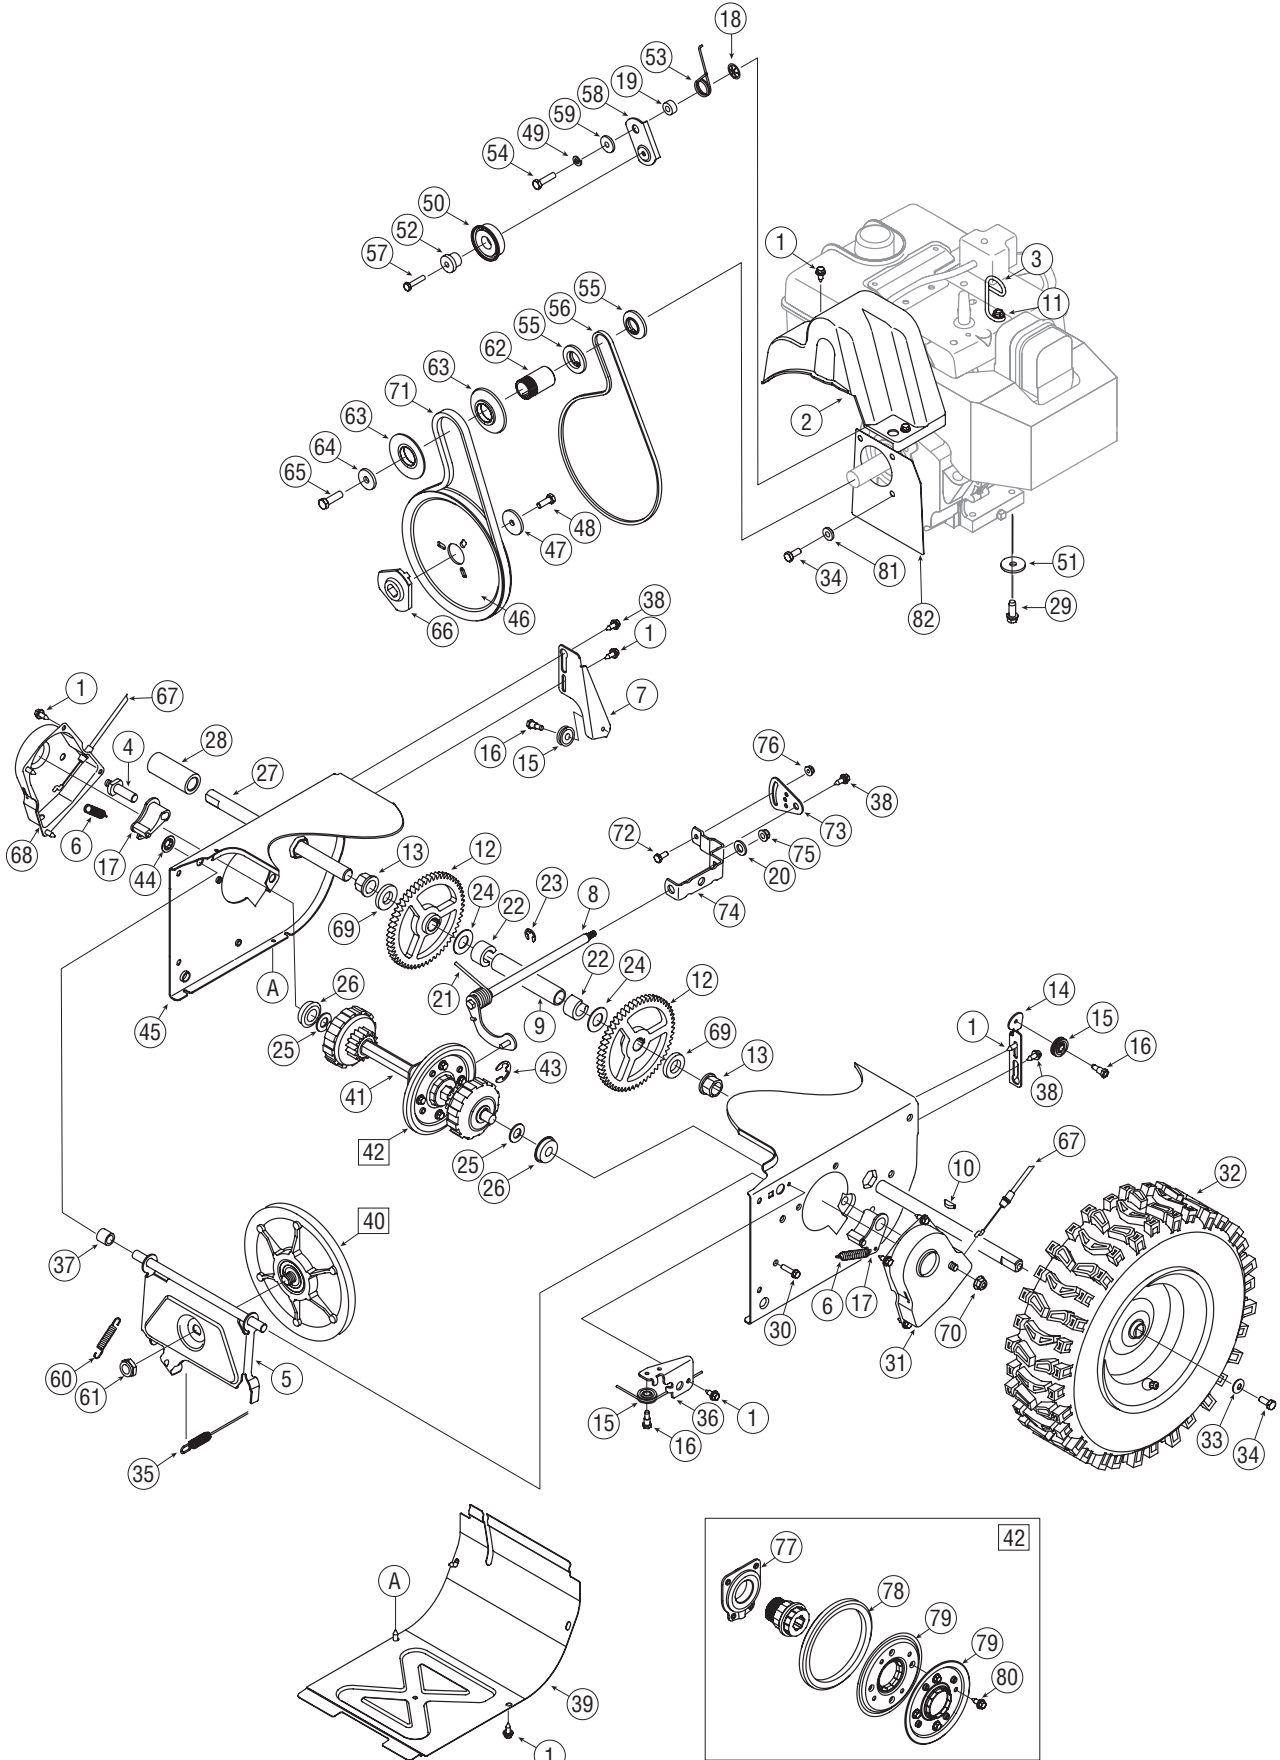

PARTS LIST

Craftsman Snow Thrower Model 247.887900

PARTS LIST

Ref. No.	Part No.	Description
1.	710-1652	AB Screw, 1/4-20 x 0.625
2.	731-04792A	Belt Cover
3.	732-0705	Cable Guide
4.	711-1268B	Actuator Shaft
5.	746-04229	Drive Clutch Cable
6.	732-04345	Extension Spring
7.	790-00207A	Drive Clutch Cable Guide Bracket
8.	684-04156A	Shift Rod Assembly
9.	750-04474	Axle Support Tube
10.	714-0126	Hi Pro Key
11.	710-0602	TT Screw, 5/16-18 x 1.00
12.	717-04210	Gear, 56T
13.	741-0245	Hex Flange Bearing
14.	790-00206A	Auger Clutch Cable Guide Bracket
15.	756-0625	Cable Roller
16.	738-0924A	C Screw, 1/4-28 x 0.375
17.	618-04288	Dogg Assembly - LH
	618-04287	Dogg Assembly - RH
18.	726-04012	Push-on Nut
19.	750-04477	Spacer
20.	736-3015	Washer, Flat
21.	732-04311	Torsion Spring, .750ID x .968 Lg.
22.	731-05297	Spacer
23.	716-0104	E Ring
24.	736-0188	Flat Washer, .76 x 1.49 x .06
25.	736-0626	Flat Washer
26.	741-04076	Ball Bearing
27.	738-04180	Axle
28.	731-04873	Spacer
29.	710-0654A	TT Sems Screw, 3/8-16 x 1.0
30.	710-0788	TT Screw, 1/4-20 x 1.0
31.	790-00185	Shaft Retainer - LH
32.	634-04145	Wheel Complete - LH
	634-04146	Wheel Complete - RH
33.	736-0242	Bell Washer
34.	710-0627	Hex Bolt, 5/16-24 x 0.75
35.	684-04154	Friction Wheel Support Brkt. Assy.
36.	790-00096	Auger Cable Guide Bracket
37.	748-0190	Spacer
38.	738-04184A	Shoulder Screw
39.	790-00316	Frame Cover
40.	656-04025A	Friction Wheel Disc Assembly

Ref. No.	Part No.	Description
41.	618-04322A	Drive Shaft Assembly
42.	684-04159	Friction Wheel Assembly
43.	716-0136	Retainer Ring
44.	726-0221	Speed Nut
45.	790-00183B	Wheel Drive Frame
46.	756-04109	Auger Pulley
47.	736-0505	Flat Washer
48.	710-1245B	Hex Bolt, 5/16-24 x 0.875
49.	736-0119	Lock Washer
50.	684-04169	Idler Pulley Assembly
51.	736-0320	Washer, Flat, .38 x 1.38
52.	750-04571	Spacer
53.	732-04308A	Torsion Spring
54.	710-0672	Hex Screw, 5/16-24 x 1.25
55.	756-04252	Pulley Half
56.	754-0367	Belt, Wheel Drive
57.	710-0809	TT Screw, 1/4-20 x 1.25
58.	790-00208B	Drive Clutch Idler Bracket
59.	748-04112A	Shoulder Spacer
60.	732-0264	Extension Spring
61.	712-0413	Jam Lock Nut, 5/8-18
62.	750-04303	Spacer
63.	756-04113	Pulley Half
64.	736-0247	Flat Washer
65.	710-0191	Hex Bolt, 3/8-24 x 1.25
66.	748-04053A	Pulley Adapter
67.	746-0956A	Steering Cable
68.	790-00186	Shaft Retainer - RH
69.	750-0767	Axle Spacer
70.	712-04065	Flange Lock Nut, 3/8-16
71.	754-04050	V-Belt,.500 x 35.00 Lg
72.	710-0751	Hex Screw, 1/4-20 x .620
73.	790-00217A	Speed Selector Pivot Bracket
74.	790-00218A	Speed Selector Shift Bracket
75.	712-04063	Flange Lock Nut, 5/16-18
76.	712-04064	Flange Lock Nut, 1/4-20
77.	618-0063A	Friction Wheel Bearing Assembly
78.	735-04054	Friction Wheel
79.	790-00174	Friction Plate
80.	710-0896	Screw, 1/4-14 x .625
81.	748-0234	Shoulder Spacer
82.	790-00289A	Plt., Cvr.