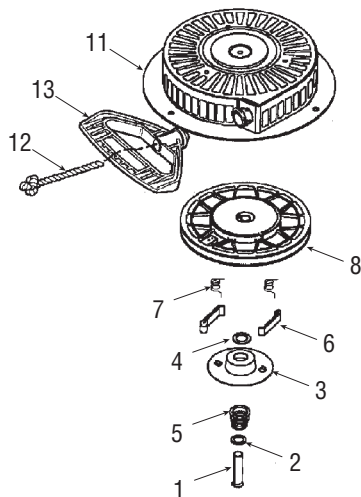

Ref. No.	Part No.	Description
0	590733	Rewind Starter
1	590599A	Spring Pin (Incl. 4)
2	590600	Washer
3	590696	Retainer
4	590601	Washer
5	590697	Brake Spring
6	590698	Starter Dog
7	590699	Dog Spring
8	590709	Pulley & Rewind Spring Assembly
11	590734A	Starter Housing Assembly
12	590535	Starter Rope (Length 98" x 9/64" dia.)
13	590574	Mitten Grip Handle (optional)