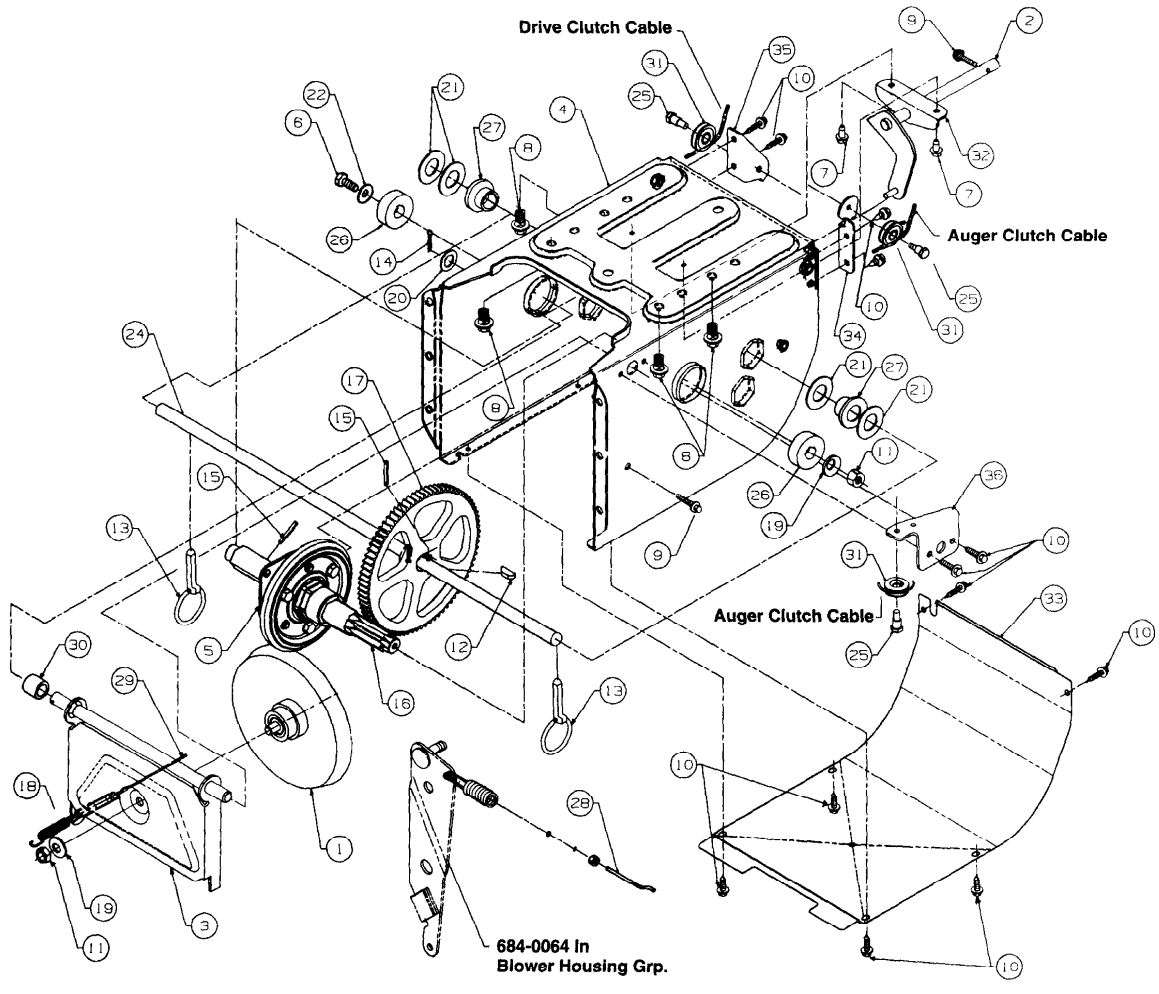

Ref #	Part Number	Qty	Description
1	656-0012	1	Disc-Friction
2	684-0013A	1	Rod-Shift
3	684-0021	1	Bracket-Friction Wheel
4	684-0030	1	Frame Assembly
5	684-0042A	1	Wheel-Friction
	735-0243	1	Rubber Only
6	710-0118	1	Screw-Hex
7	710-0599	2	Screw-Hex
8	710-0654A	4	Screw-Hex
9	710-0788	2	Screw-Hex
10	710-0896	12	Screw-Hex
11	712-0711	2	Nut-Hex
12	714-0126	1	Key-Hi Pro
13	714-0143	2	Pin-Klick
14	714-0474	1	Pin-Cotter
15	715-0249	2	Pin-Roll
16	717-1444	1	Shaft-Hex
17	717-1445	1	Gear-80 Tooth
18	732-0264	1	Spring
19	736-0105	2	Washer-Bell
20	736-0160	1	Washer-Flat
21	736-0188	4	Washer-Flat
22	736-0242	1	Washer-Bell
?23	737-0170	1	Lubricant
24	738-0830	1	Axle (16" Wheel) 24.5" Lg.
	738-0869	1	Axle (13" Wheel) 22.2" Lg.
25	738-0924	3	Screw-Hex
26	741-0563	2	Bearing-Ball
27	741-0598	2	Bearing-Flange
28	746-0897A	1	Cable-Auger 44.75" Lg.
29	746-0898A	1	Cable-Auger 39.88" Lg.
30	748-0190	1	Spacer
31	756-0625	3	Roller-Cable
32	784-5590	1	Bracket
33	784-5638	1	Cover-Frame
34	784-5687	1	Bracket-Guide Auger Clutch
35	784-5688	1	Bracket-Guide Drive
36	784-5689	1	Bracket-Front Support