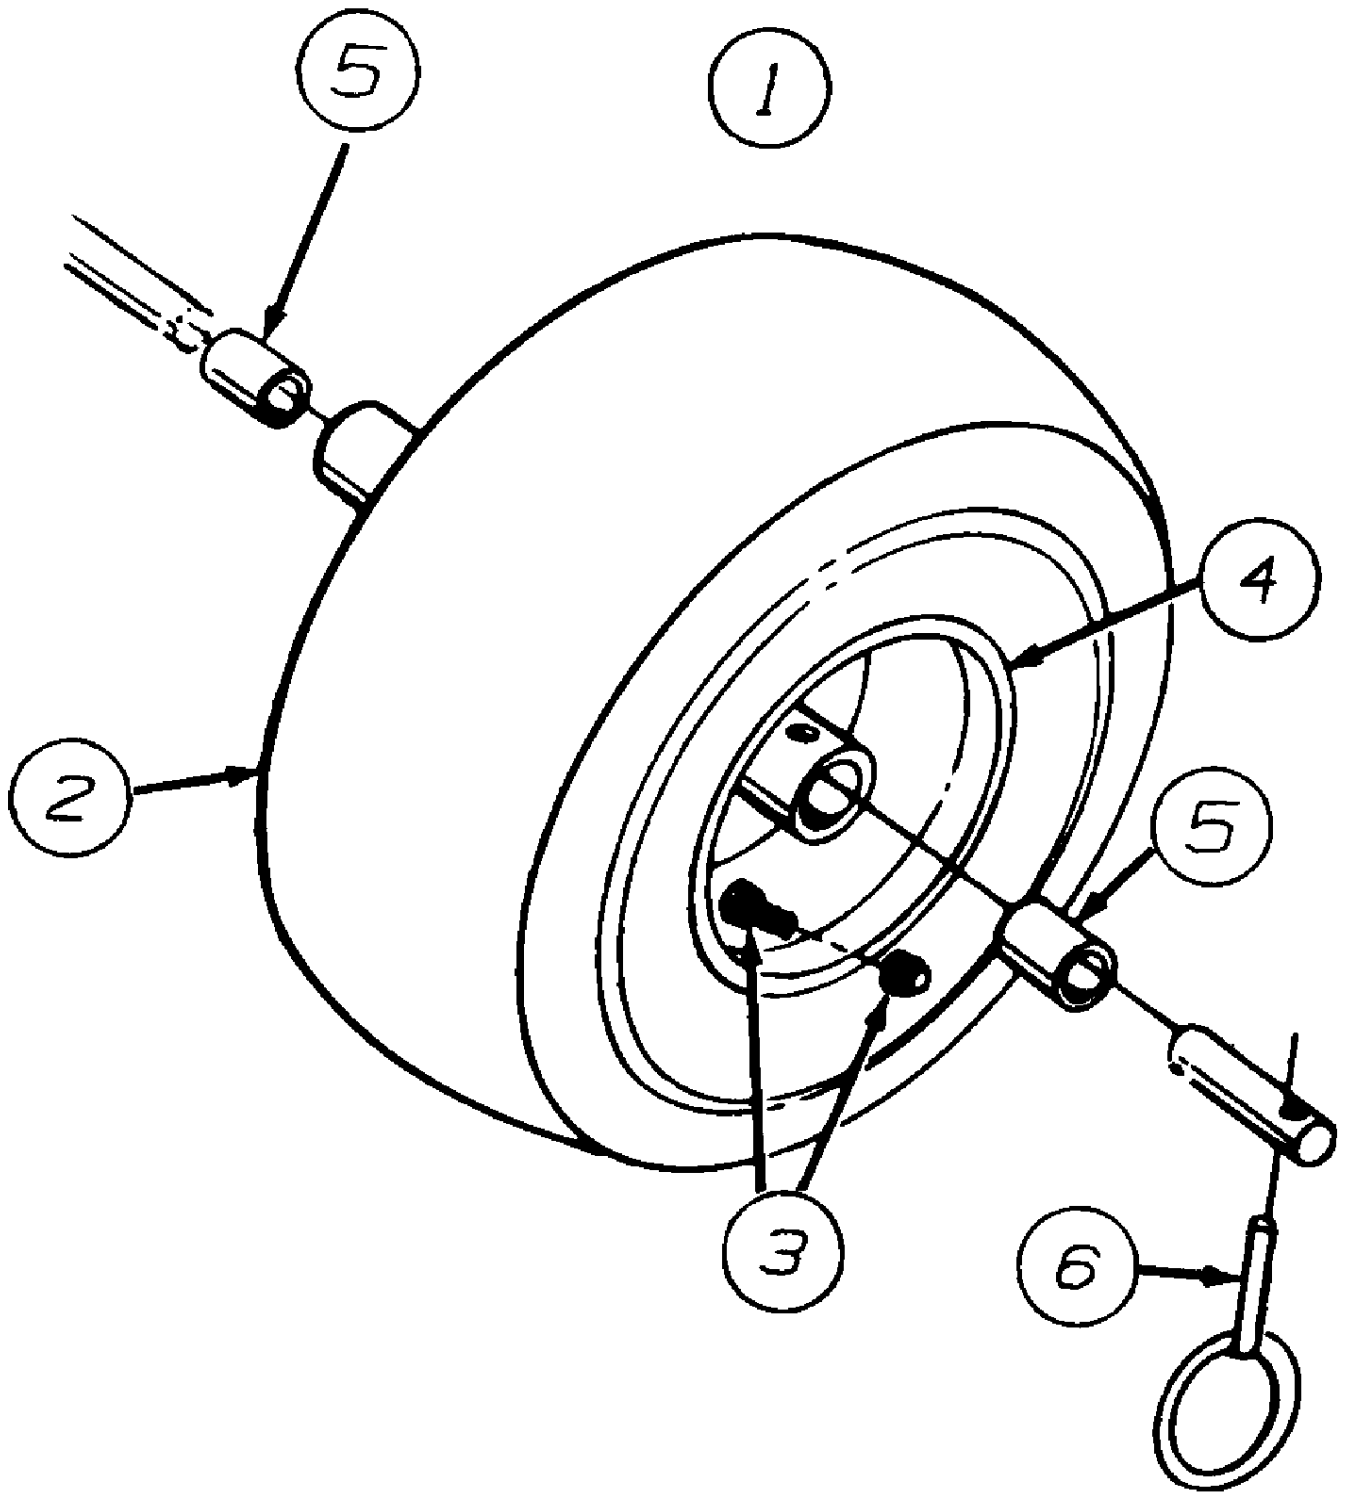

Ref #	Part Number	Qty	Description
1	634-0114		13 x 4 Wheel Ass'y Complete
2	734-1732		13 x 4 Tire Only
3	316-614 D000 (1996)		13 x 4 Air Valve
3	734-0255		Wheel Assembly
4	734-1713		13 x 4 Rim Only
5	741-0401	2	13 x 4 Sleeve Bearing
6	714-0143		13 x 4 Klick Pin