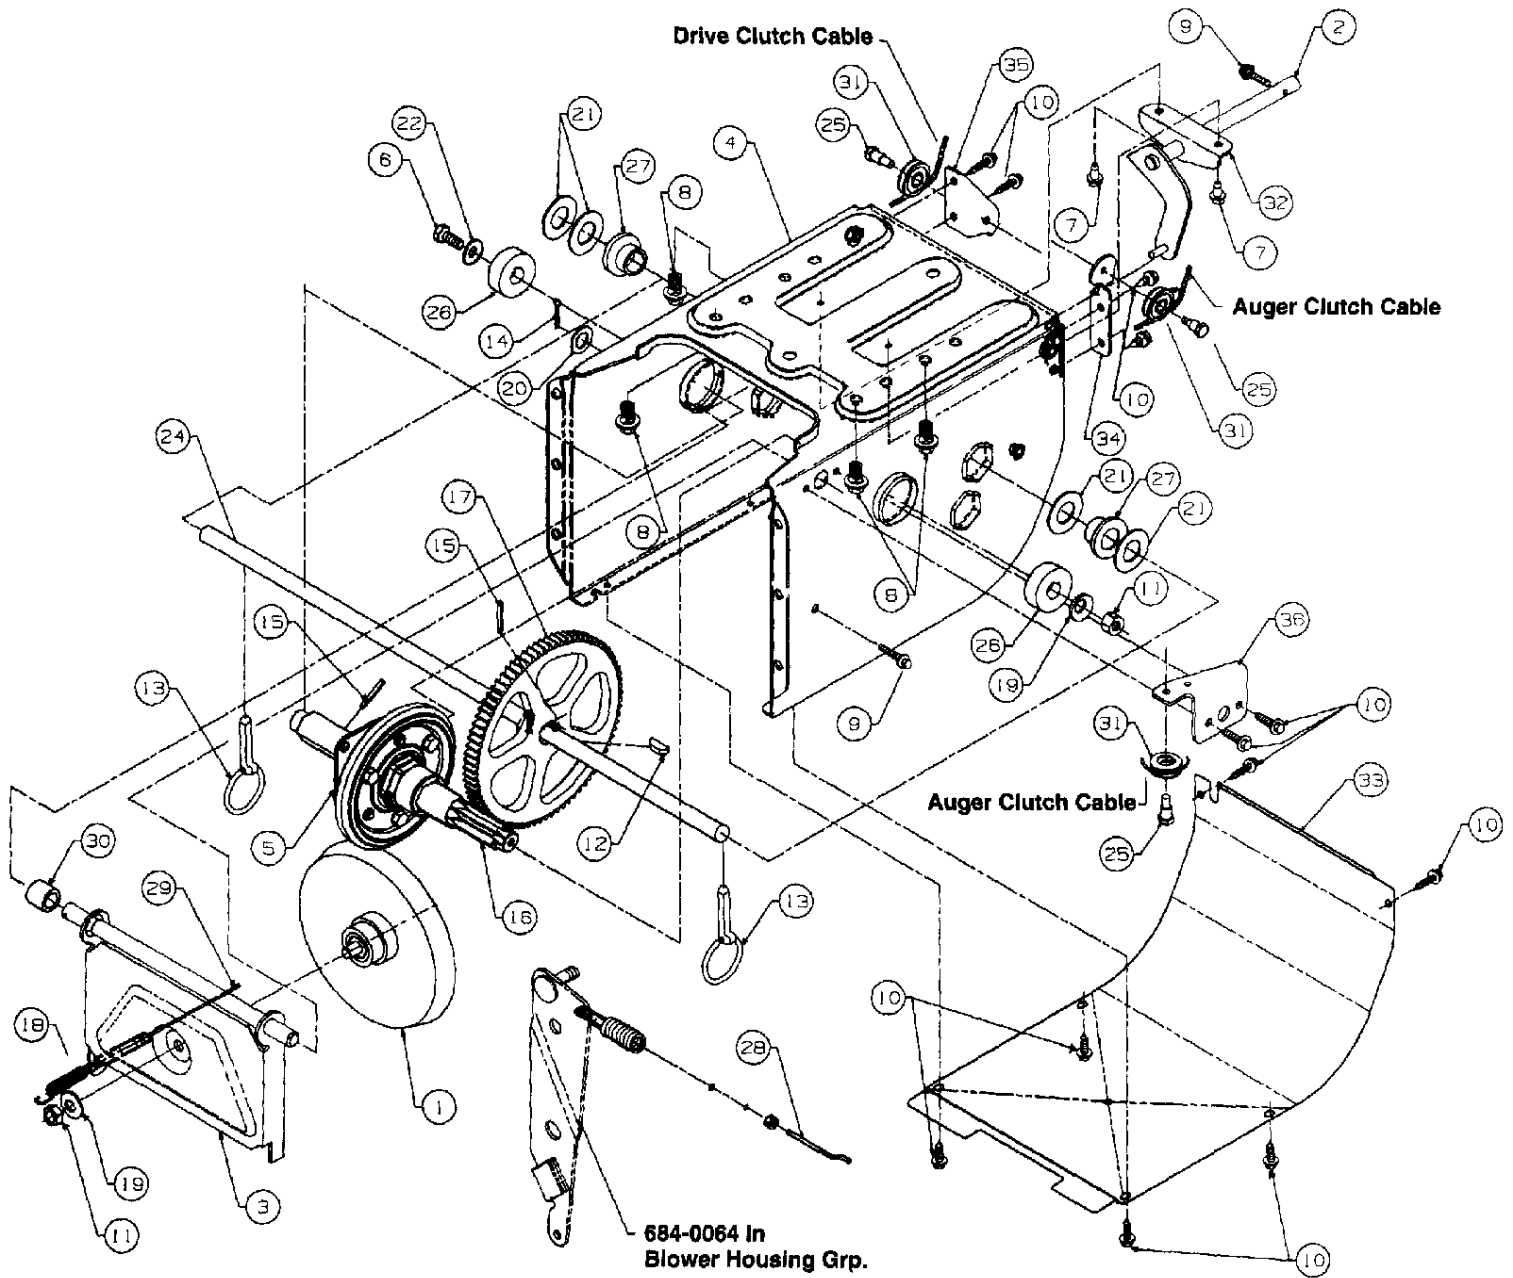

Ref #	Part Number	Qty	Description
1	656-0012	1	Disc-Friction
2	684-0013A	1	Rod-Shift
3	684-0021	1	Bracket-Friction Wheel
4	684-0030	1	Frame Assembly
5	684-0042A	1	Wheel-Friction
	735-0243	1	Rubber Only
6	710-0118	1	Screw-Hex
7	710-0599	2	Screw-Hex
8	710-0654A	4	Screw-Hex
9	710-0788	2	Screw-Hex
10	710-0896	12	Screw-Hex
11	712-0711	2	Nut-Hex
12	714-0126	1	Key-Hi Pro
13	714-0143	2	Pin-Klick
14	714-0474	1	Pin-Cotter
15	715-0249	2	Pin-Roll
16	717-1444	1	Shaft-Hex
17	717-1445	1	Gear-80 Tooth
18	732-0264	1	Spring
19	736-0105	2	Washer-Bell
20	736-0160	1	Washer-Flat
21	736-0188	4	Washer-Flat
22	736-0242	1	Washer-Bell
23	737-0170	1	Lubricant
24	738-0830	1	Axle (16" Wheel) 24.5" Lg.
	738-0869	1	Axle (13" Wheel) 22.2" Lg.
25	738-0924	3	Screw-Hex
26	741-0563	2	Bearing-Ball
27	741-0598	2	Bearing-Flange
28	746-0897A	1	Cable-Auger 44.75" Lg.
29	746-0898A	1	Cable-Auger 39.88" Lg.
30	748-0190	1	Spacer
31	756-0625	3	Roller-Cable
32	784-5590	1	Bracket
33	784-5638	1	Cover-Frame
34	784-5687	1	Bracket-Guide Auger Clutch
35	784-5688	1	Bracket-Guide Drive
36	784-5689	1	Bracket-Front Support