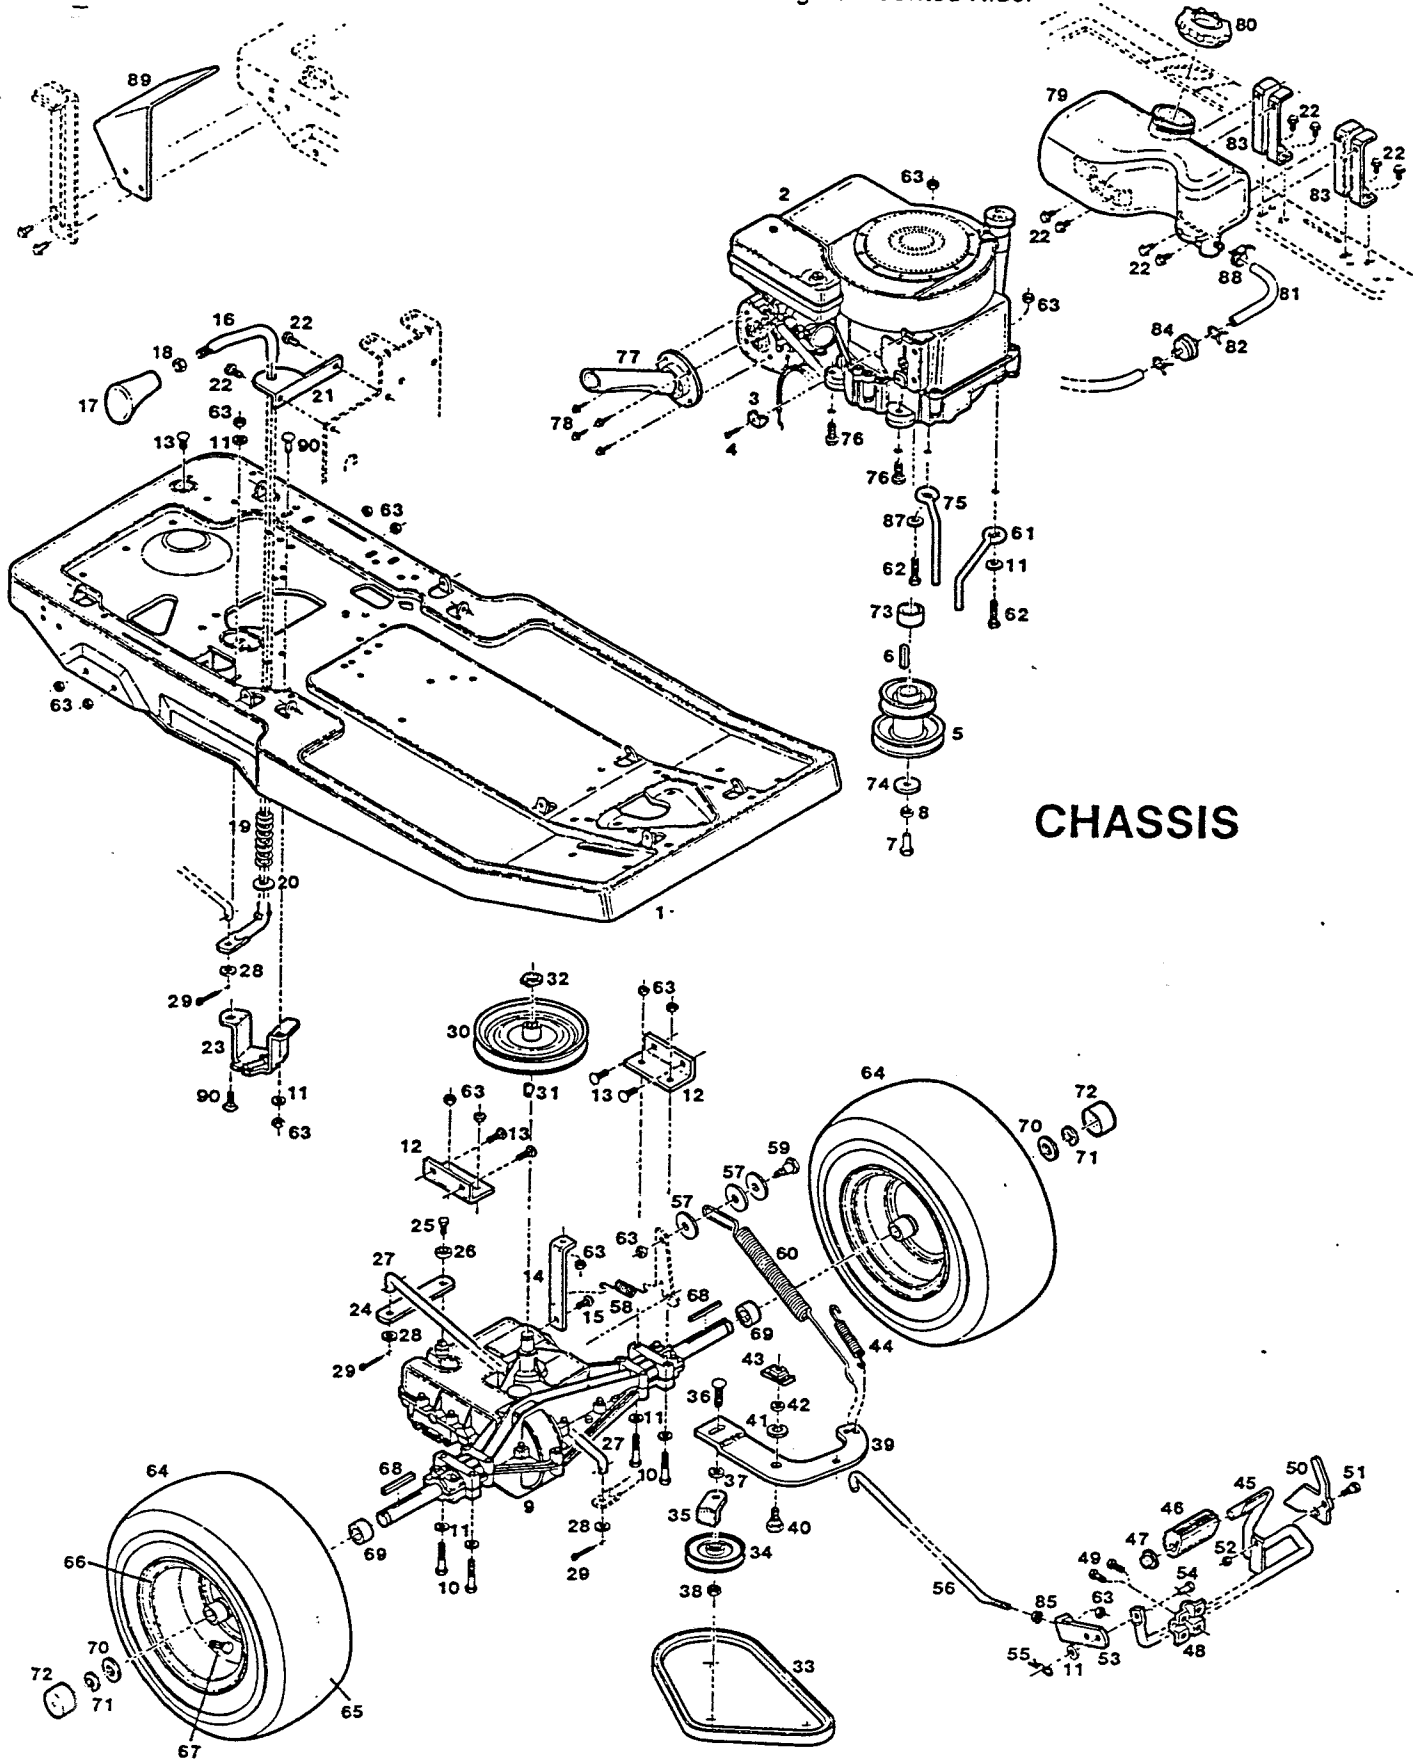

MODEL 300 H
10 HP I/C 32" Cut Electric Start w/Alternator
Rear Engine Mounted Rider

CHASSIS

MODEL 300 H
10 HP I/C 32" Cut Electric Start w/Alternator
Rear Engine Mounted Rider

MODEL 300 CHASSIS

Index No.	Part No.	Description	Index No.	Part No.	Description
1	018085	Frame - main	46	112938	Pad - pedal, rubber
2	*	Engine - 10 HP	47	159905	Retainer - push-on
3	159269	Clamp - throttle cable	48	016469	Bracket - pedal
4	159277	Screw - cable clamp	49	450437	Bolt - hex 5/16-18 x 5/8
5	099200	Pulley - engine, double	50	017491	Lever - parking brake
6	158311	Key - pulley 1/4 square x 1-1/2	51	159996	Bolt - shoulder 1/4-20 x 7/16
7	159699	Bolt - hex 7/16-20 x 1-3/4	52	616375	Nut - hex lock 1/4-20
8	311068	Washer - split lock	53	014878	Clip - clutch rod
9	**	Transaxle - 5 speed (Foote Model 4360-20)	54	157263	Pin - clevis 5/16
10	158154	Bolt - hex 5/16-18 x 2-3/4	55	715011	Hairpin cotter
11	715185	Washer - flat	56	099234	Rod - clutch
12	016717	Bracket - transaxle	57	461236	Washer - flat
13	158907	Bolt - carriage 5/16-18 x 5/8	58	179267	Spring - brake return
14	091272	Brace - transaxle	59	156588	Bolt - shoulder 5/16-18 x 1-1/4
15	159228	Bolt - hex taptite 5/16-18 x 3/4	60	179481	Spring - brake
16	085555	Lever - transmission shift	61	099275	Guide - belt
17	112664	Knob - shift lever	62	157958	Bolt - hex 5/16-18 x 1-1/2
18	615625	Nut - hex jam 1/2-13	63	616342	Nut - hex lock 5/16-18
19	136739	Spring - shift lever	64	042184	Wheel - rear, with tire & rim
20	156075	Washer - flat 1/2	65	042408	Tire - rear 16 x 6.50 tubeless
21	014902	Support - shift lever	66	042390	Rim - rear wheel
22	457499	Bolt - hex taptite 1/4-20 x 1/2	67	136291	Stem - valve w/cap
23	179325	Support - shift lever, with detent	68	446617	Key - rear wheel 3/16 square x 2-1/2
24	099663	Lever - shift, on transaxle	69	179564	Spacer - wheel
25	157982	Bolt - hex 1/4-28 x 3/4	70	158188	Washer - flat 3/4
26	157792	Washer - flat, special	71	316513	Ring - retainer
27	179283	Rod - connecting, shift levers	72	112409	Cap - hub, rear wheel
28	715417	Washer - flat 7/16	73	159715	Spacer - engine pulley
29	317016	Pin - cotter 1/8 x 1	74	159707	Washer - flat
30	099218	Pulley - transaxle	75	099317	Guide - belt
31	615534	Key - woodruff #9	76	157891	Bolt - hex taptite 3/8-16 x 1
32	159285	Ring - retaining	77	179994	Pipe - exhaust
33	136705	Belt - transaxle drive	78	158527	Screw - hex slotted #8-32 x 3/8
34	109645	Pulley - idler	79	113688	Tank - fuel
35	015198	Retainer - belt	80	113340	Cap - fuel tank
36	157750	Bolt - carriage 3/8-16 x 1-1/2	81	136697	Hose - fuel line
37	158345	Washer - flat 3/8	82	303859	Clamp - fuel line
38	310011	Nut - hex lock 3/8-16	83	015263	Support - fuel tank
39	173500	Arm - idler pulley	84	432625	Filter - fuel
40	157479	Bolt - shoulder 5/16-18 x 5/8	85	150136	Nut - hex keps 5/16-18
41	159756	Washer - flat 5/8	86	450346	Bolt - hex 5/16-18 x 3/4
42	158212	Washer - flat	87	156877	Washer - flat 3/8
43	159764	Clip - tinnerman	88	162404	Clamp - fuel line
44	109637	Spring - idler tension	89	018689	Shield - heat
45	018671	Pedal - clutch/brake	90	313510	Bolt - carriage 5/16-18 x 3/4
			-	042465	Tube - rear tire (optional)

*Contact Engine Manufacturer's authorized service dealer for parts and warranty.

**Contact Foote - authorized service dealer or distributor for parts and warranty.