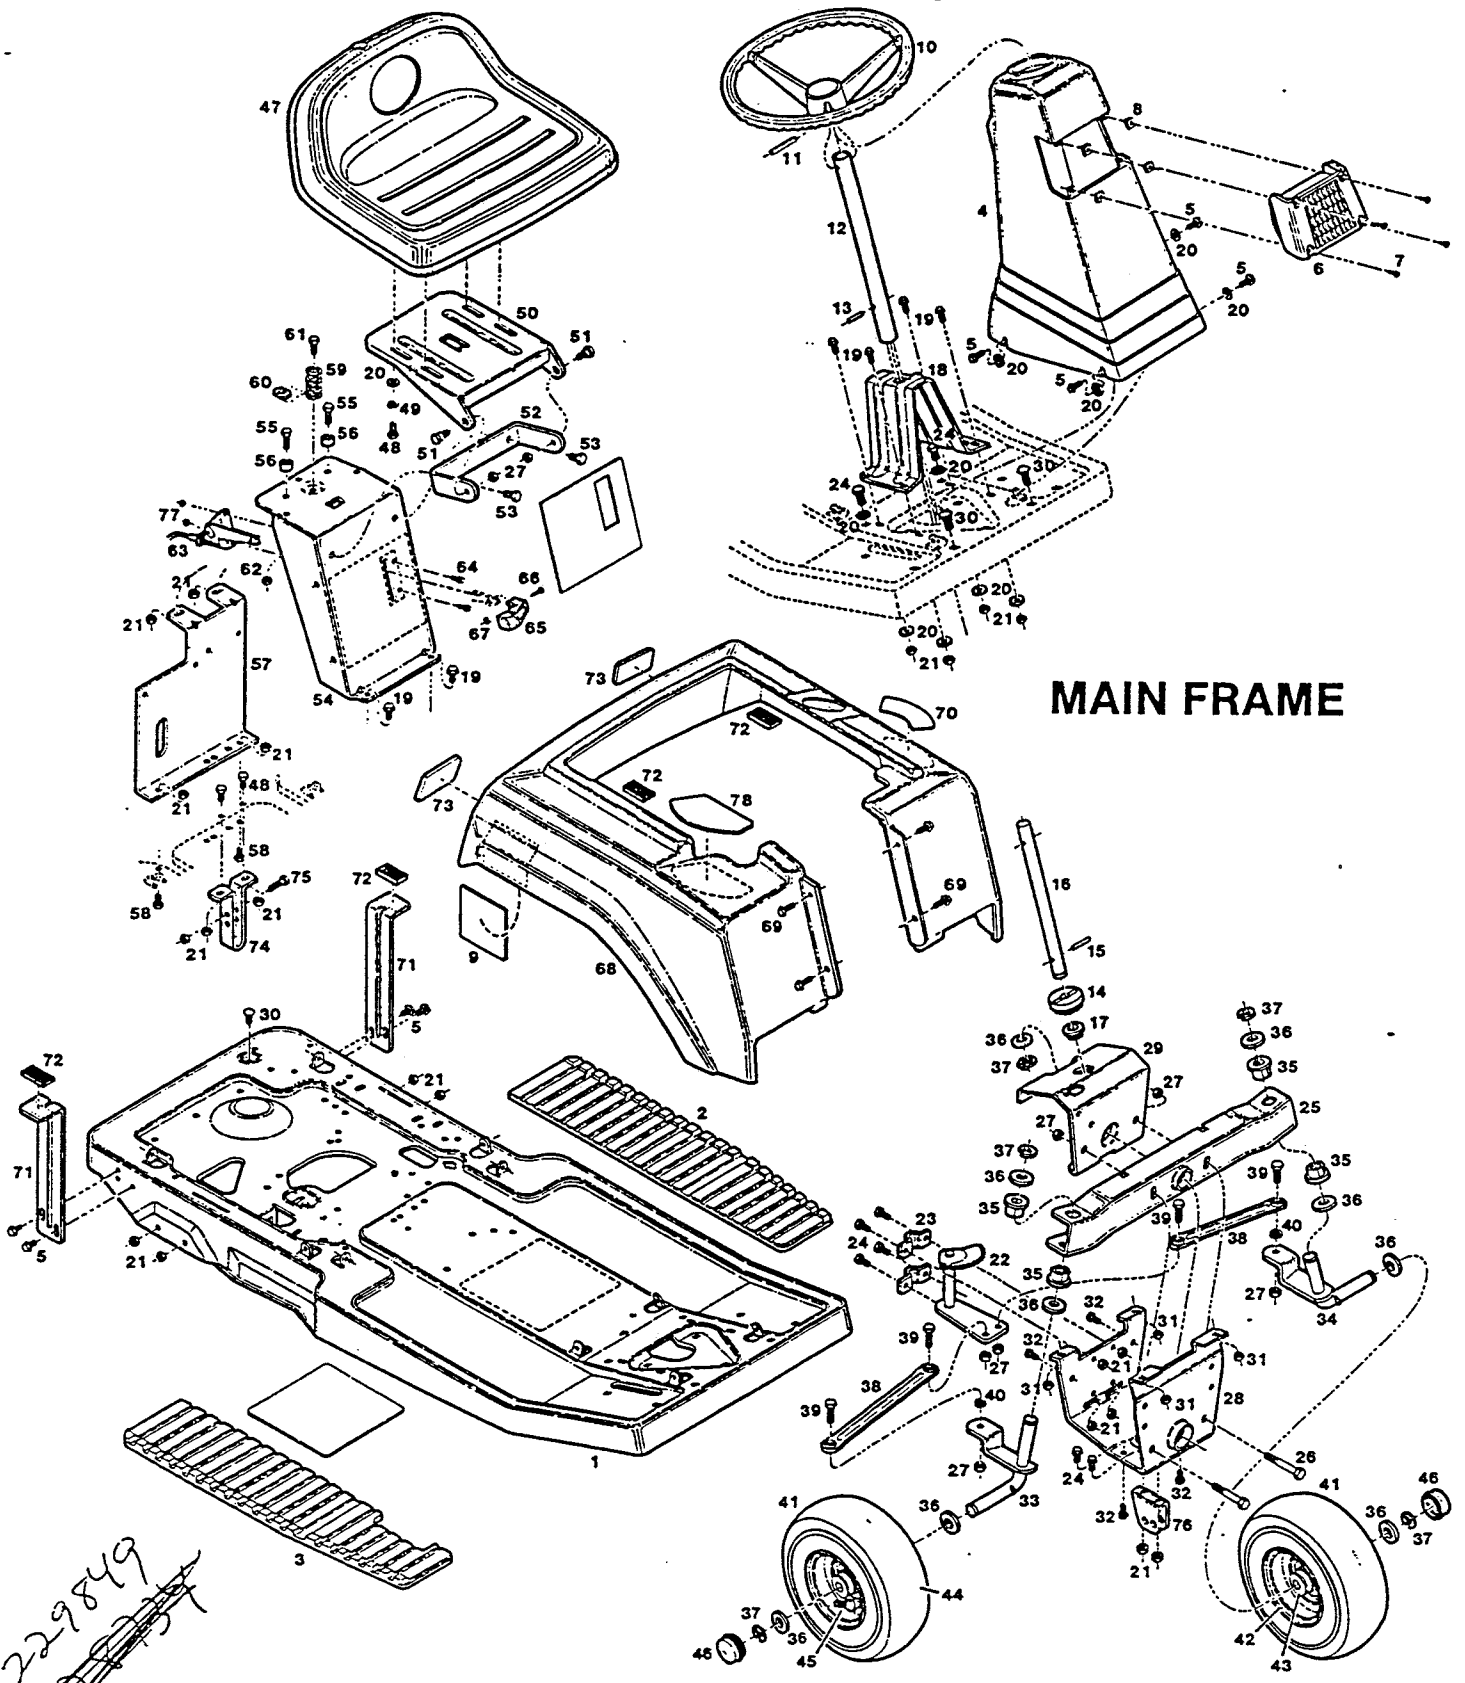

MODEL 300 H
10 HP I/C 32" Cut Electric Start w/Alternator
Rear Engine Mounted Rider

MAIN FRAME

229849
~~229849~~

MODEL 300 H
10 HP I/C 32" Cut Electric Start w/Alternator
Rear Engine Mounted Rider

MODEL 300 MAIN FRAME

Index No.	Part No.	Description	Index No.	Part No.	Description
1	018085	Frame - main	41	042192	Wheel - front w/tire & bearings
2	112847	Pad - footrest LH	42	042374	Rim - front wheel
3	112854	Pad - footrest RH	43	162313	Bearing - wheel
4	112888	Console - steering column	44	042382	Tire - front 11x4.00 tubeless
5	158089	Screw - hex taptite 1/4-20 x 1/2	45	136291	Stem - valve w/cap
6	175802	Lens - headlight w/reflector	46	112409	Cap - hub, front wheel
7	158865	Screw - taptite #6 x 1/2	47	137059	Seat
8	162263	Clip - Tinnerman	48	450346	Bolt - hex 5/16-18 x 3/4
9	006874	Decal - heat reflective	49	311118	Washer - split lock
10	113266	Wheel - steering	50	018416	Plate - seat mount
11	159178	Pin - roll 1/4 x 2-1/4	51	157503	Bolt - shoulder 5/16-18 x 5/8
12	174110	Shaft - steering	52	014928	Bracket - seat plate
13	162065	Pin - spiral 3/16 x 1-1/4	53	525121	Bolt - hex 3/8-16 x 5/8
14	172429	Pinion - steering	54	018077	Support - seat
15	314088	Pin - roll 1/4 x 1-1/4	55	152108	Bolt - hex 5/16-18 x 1
16	172437	Shaft - steering pinion	56	159798	Spacer - bolt
17	162255	Bearing - steering shaft	57	018424	Support - seat & shift lever
18	016576	Support - steering shaft	58	312082	Bolt - hex 5/16-18 x 1/2
19	159780	Bolt - hex wash hd 5/16-18 x 5/8	59	099341	Spring - seat
20	715185	Washer - flat 5/16	60	099358	Clamp - seat spring
21	616342	Nut - hex lock 5/16-18	61	715052	Screw - hex taptite 1/4-20 x 1/2
22	172304	Shaft - steering w/sector gear	62	616375	Nut - hex lock 1/4-20
23	173054	Clamp - steering shaft	63	051862	Control - throttle w/cable
24	450437	Bolt - hex 5/16-18 x 5/8	64	158451	Screw - pan hd. 10-24 x 5/8
25	018150	Axle - front	65	112730	Knob - throttle control
26	450767	Bolt - hex 3/8-16 x 2-3/4	66	159335	Screw - pan head #8-32 x 3/8
27	310011	Nut - hex lock 3/8-16	67	159244	Nut - hex #8-32
28	018267	Bracket - axle	68	099382	Fender - rear
29	016691	Bracket - axle	69	158626	Screw - hex wash hd 1/4-20 x 5/8
30	158907	Bolt - carriage 5/16-18 x 5/8	70	007682	Decal - blade engagement
31	157610	Nut - hex whiz lock 5/16-18	71	015271	Support - fender
32	159483	Bolt - hex self tap 5/16-18 x 1/2	72	136671	Fastener - fender (hook & loop)
33	017624	Spindle - steering, with arm RH	73	112755	Reflector - rear, red
34	017632	Spindle - steering, with arm LH	74	014852	Guide - mower deck
35	113332	Bearing - spindle	75	157958	Bolt - hex 5/16-18 x 1-1/2
36	158048	Washer - flat 5/8	76	016667	Bracket - deck drawbar
37	715128	Ring - retaining	77	715334	Nut - hex keps 10-24
38	099622	Tie Rod - steering	78	007591	Decal - gear selection
39	153015	Bolt - hex 3/8-16 x 1-1/4	—	042473	Tube - front tire (optional)
40	150185	Washer - split lock 3/8