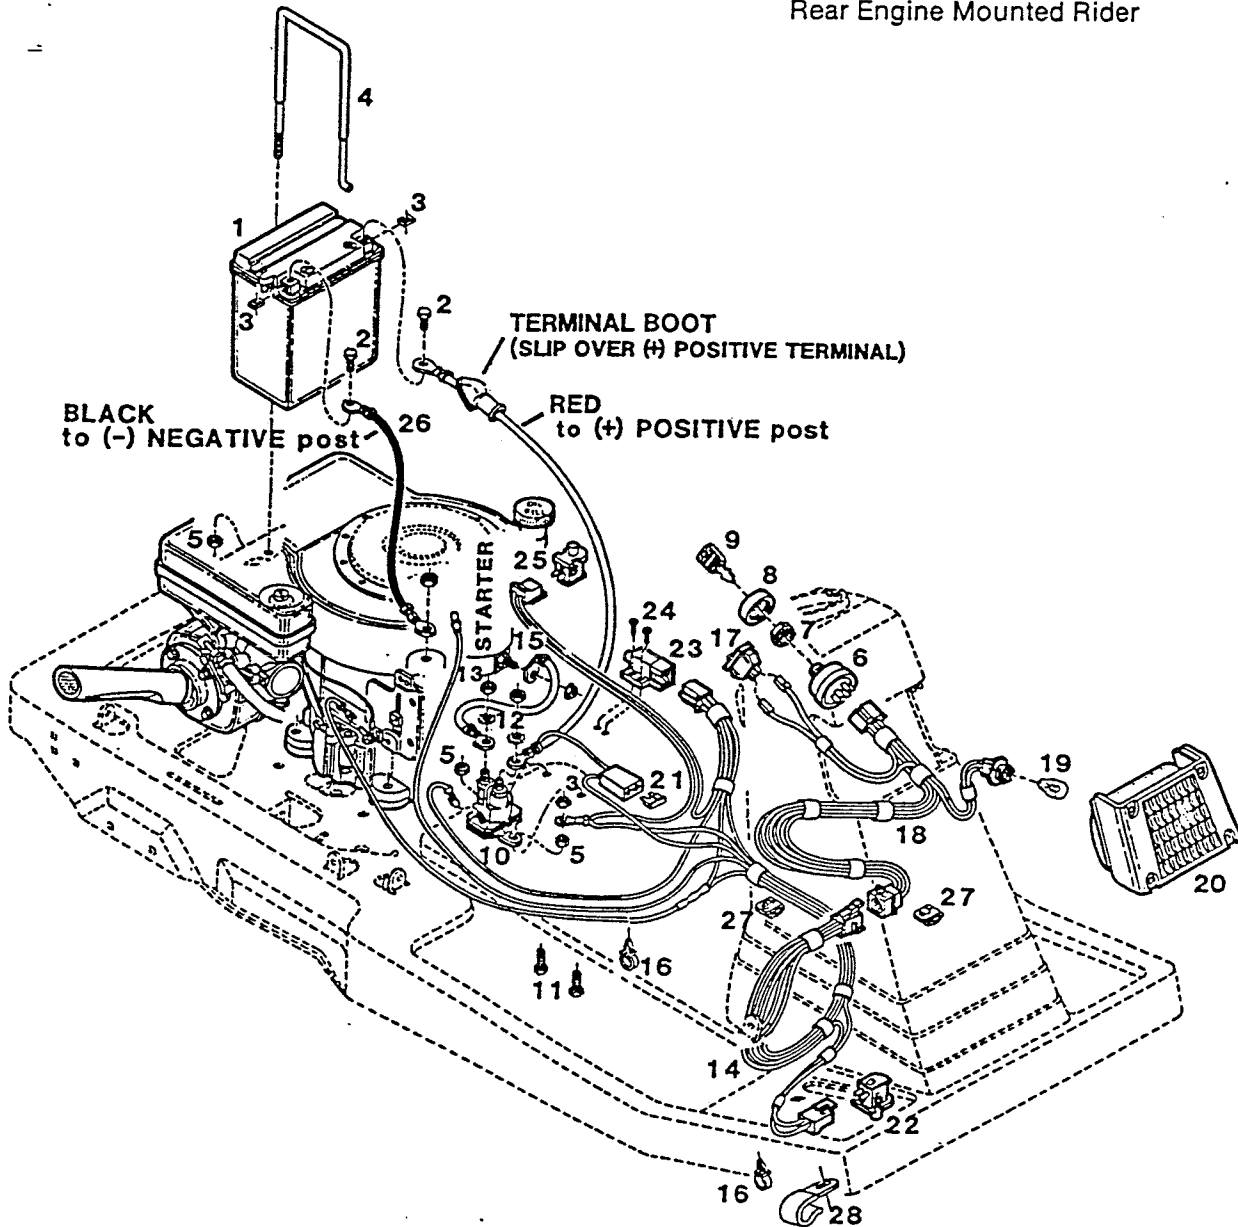

MODEL 300 H
 10 HP 1/C 32" Cut Electric Start w/Alternator
 Rear Engine Mounted Rider

MODEL 300 ELECTRICAL SYSTEM

Index No.	Part No.	Description	Index No.	Part No.	Description
1	136796	Battery - 12 volt, dry	15	136820	Wire - solenoid to starter, red
2	449587	Bolt - hex 1/4-20 x 5/8	16	138180	Retainer - harness, plastic
3	715037	Nut - hex keps 1/4-20	17	135814	Switch - headlight
4	178970	Clamp - battery hold-down	18	136838	Harness - headlight
5	616375	Nut - hex lock 1/4-20	19	135533	Bulb - headlight
6	135798	Switch - ignition w/o key	20	175802	Lens - headlight
7	158717	Nut - hex 5/8-32 plastic	21	"	Fuse - 15 amp
8	112698	Boot - ignition switch	22	137224	Switch - safety, neutral start
9	136242	Key - ignition	23	134825	Switch - system interlock
10	134940	Solenoid - starter	24	157933	Screw - pan hd tap #12 x 1/2
11	158121	Bolt - hex 1/4-20 x 3/4	25	134833	Switch - seat
12	152975	Washer - ext tooth lock 5/16	26	134908	Wire - battery ground, black
13	157974	Nut - hex 5/16-24	27	138172	Clip - wiring, metal
14	136812	Harness - wiring	28	135145	Retainer - wire