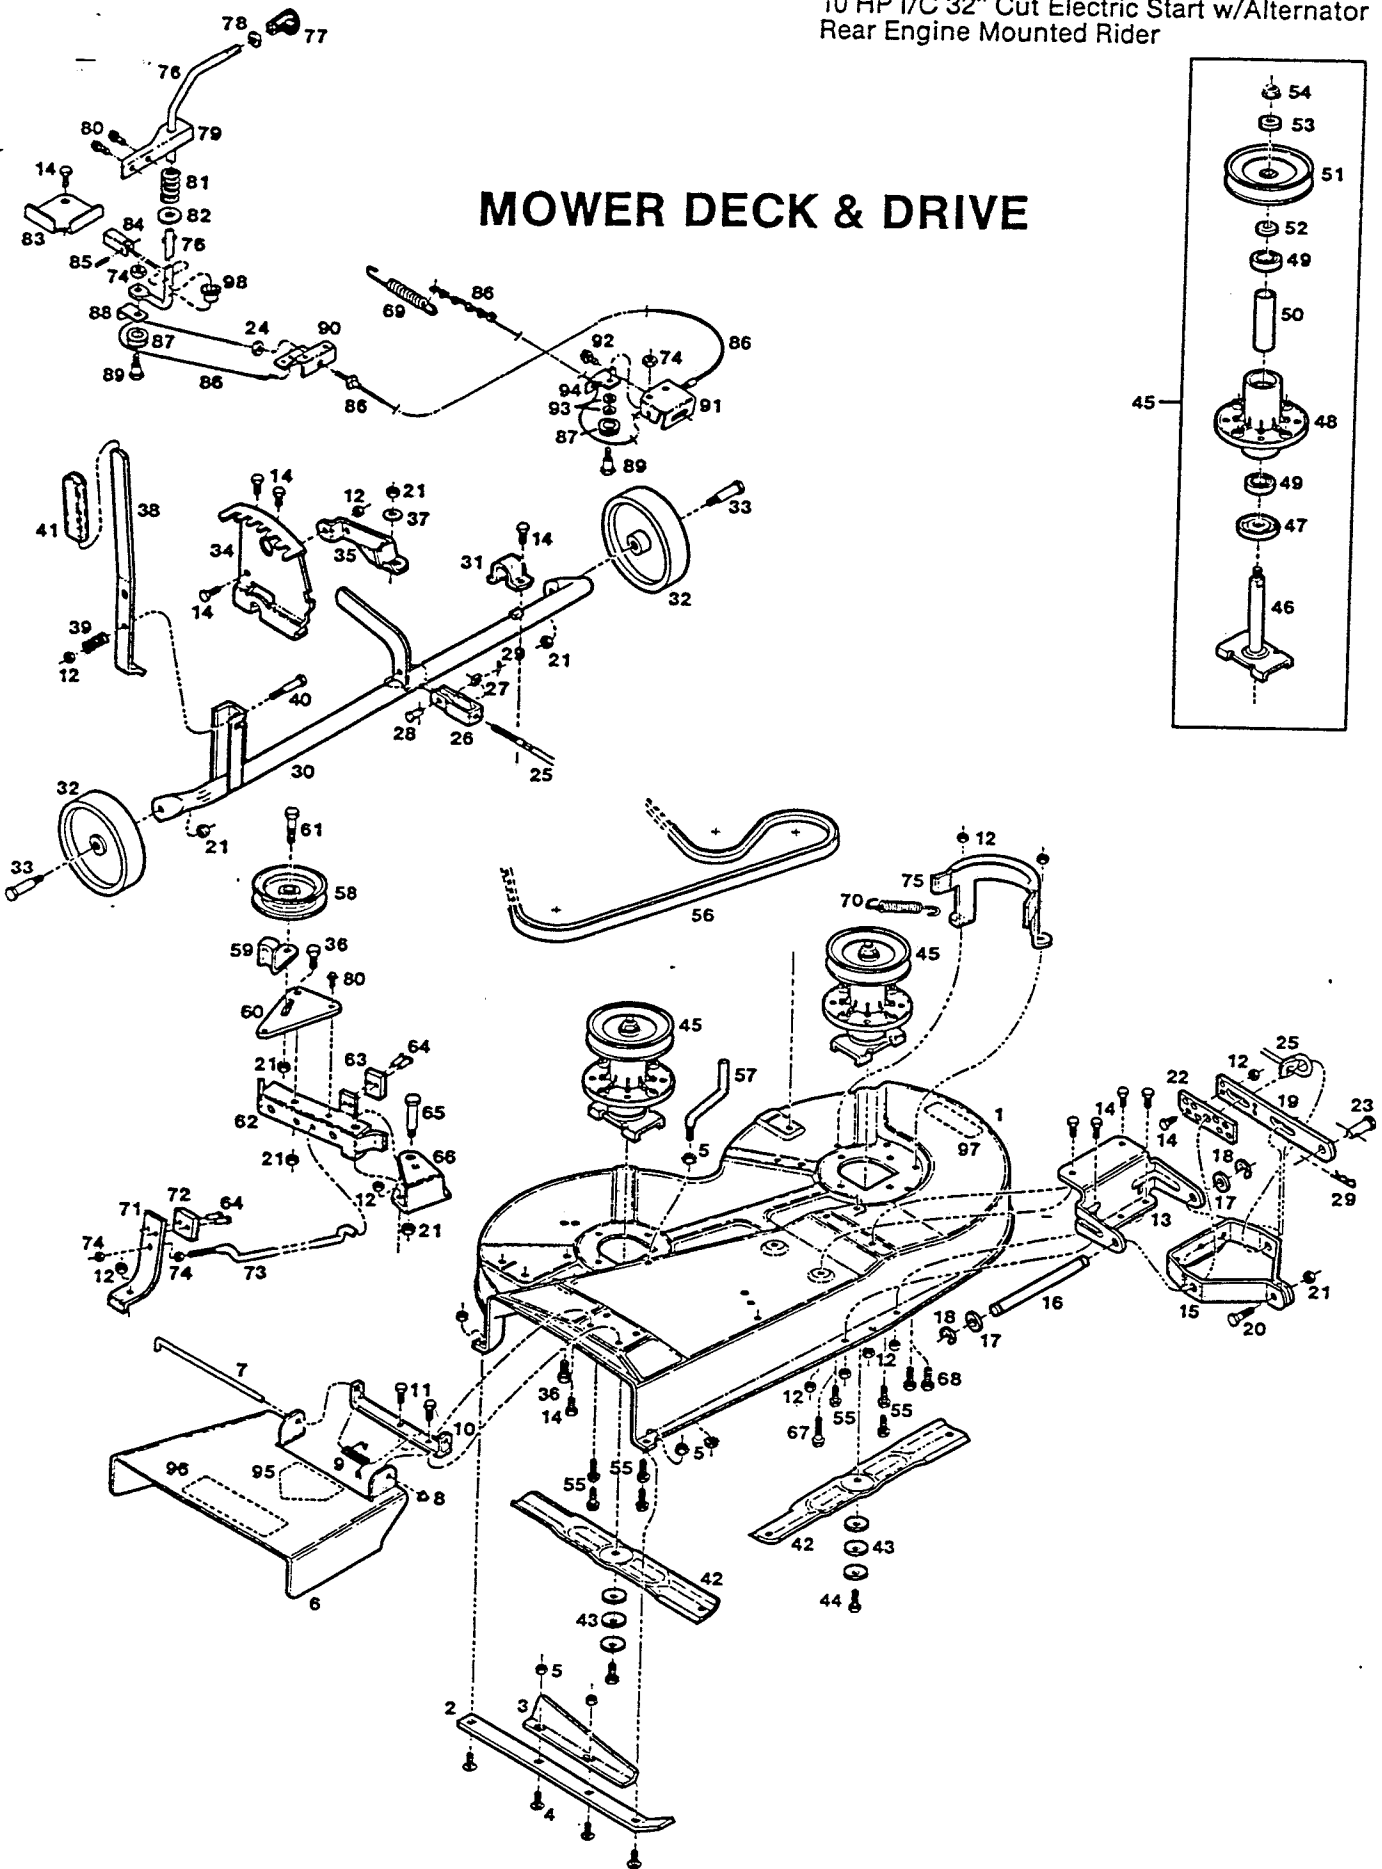

MODEL 300 H
10 HP I/C 32" Cut Electric Start w/Alternator
Rear Engine Mounted Rider

MOWER DECK & DRIVE

MODEL 300 H
10 HP 1/C 32" Cut Electric Start w/Alternator
Rear Engine Mounted Rider

32" MOWER DECK

Index No.	Part No.	Description	Index No.	Part No.	Description
1	175810	Deck - 32"	51	095380	Pulley - drive
2	016113	Bar - skid	52	157404	Spacer - pulley
3	016121	Deflector - grass	53	157396	Washer - pulley retainer
4	313510	Bolt - carriage 5/16-18 x 3/4	54	159301	Nut - hex flange lock 7/16-20
5	150136	Nut - hex keps 5/16-18	55	159830	Bolt - hex taptite 5/16-18 x 7/8
6	016584	Deflector - discharge opening	56	136762	Belt - blade drive
7	159855	Pin - deflector hinge	57	099572	Guide - belt
8	452128	Nut - push 1/4	58	096297	Pulley - idler
9	137331	Spring - deflector	59	174219	Retainer - belt
10	016139	Bracket - deflector pivot	60	174227	Plate - retainer and spring
11	450346	Bolt - hex 5/16-18 x 3/4	61	312355	Bolt - hex 3/8-16 x 2
12	616342	Nut - hex lock 5/16-18	62	178467	Arm - idler w/brake pad (includes 63 & 64)
13	015990	Bracket - deck hitch	63	136754	Pad - brake
14	450437	Bolt - hex 5/16-18 x 5/8	64	159152	Rivet - brake pad
15	016147	Bracket - hitch pivot	65	157461	Bolt - shoulder 3/8-16 x 2-7/16
16	095414	Pin - pivot bracket	66	016204	Bracket - idler arm
17	158873	Washer - flat 1/2	67	159863	Bolt - hex taptite 5/16-18 x 1-1/2
18	316521	Ring - retaining	68	152108	Bolt - hex 5/16-18 x 1
19	016154	Bar - hitch	69	137653	Spring - clutch engaging
20	159020	Bolt - hex 3/8-16 x 1-1/2	70	109637	Spring - brake engaging
21	310011	Nut - hex lock 3/8-16	71	175828	Arm - brake w/brake pad (includes 72 & 64)
22	016162	Plate - lock	72	135046	Pad - brake
23	715375	Pin - clevis 1/2 x 1-3/8	73	051847	Rod - brake
24	159426	Nut - hex jam 1/4-28	74	616375	Nut - hex lock 1/4-20
25	051854	Cable - deck lift	75	016758	Guard - belt
26	159137	Clevis - lift cable	76	179739	Lever - engaging, mower drive
27	157966	Nut - square 1/4-20	77	112664	Knob - engaging lever
28	157263	Pin - clevis 5/16	78	615625	Nut - hex jam 1/2-13
29	715011	Hairpin Cotter	79	018432	Support - lever
30	018283	Tube - deck suspension	80	457499	Screw - hex taptite 1/4-20 x 1/2
31	014589	Support - tube	81	137323	Spring - engaging lever
32	042226	Wheel - deck 6"	82	162073	Washer - spring retaining
33	157495	Bolt - shoulder 3/8-16 x 2-1/8	83	179556	Bracket - lever, lower
34	016287	Quadrant - height adjust	84	171348	Stop - lever
35	016188	Brace - quadrant	85	715193	Pin - roll 3/16 x 1
36	154377	Bolt - hex 3/8-16 x 3/4	86	137158	Cable - engaging, mower drive Includes 74, 87, 89, 91 & 93
37	715417	Washer - flat 3/8	87	112177	Pulley - cable
38	016048	Lever - height adjust	88	096305	Retainer - cable
39	158600	Spring - height adjust lever	89	158683	Bolt - shoulder 1/4-20 x 1
40	312306	Bolt - hex 5/16-18 x 2-1/2	90	015966	Bracket - cable anchor
41	113282	Grip - height adjust lever	91	174128	Bracket - cable pulley
42	030858	Blade - 16"	92	159483	Screw - taptite 5/16-18 x 1/2
43	158055	Washer - formed spring	93	158956	Washer - flat 1/4 special
44	158543	Bolt - hex nylock 3/8-24 x 1	94	174136	Guide - cable
45	016196	Spindle Assy - blade (includes 46-54)	95	143115	Decal - DANGER
46	095364	Shaft - blade w/saddle	96	007666	Decal - CAUTION
47	134981	Shield - dust	97	004655	Decal - NO STEP
48	134973	Housing - shaft and bearings	98	156653	Bushing - nylon, mower lever
49	095406	Bearing - shaft	--	390971	Deck assembly - complete
50	095398	Spacer - bearings