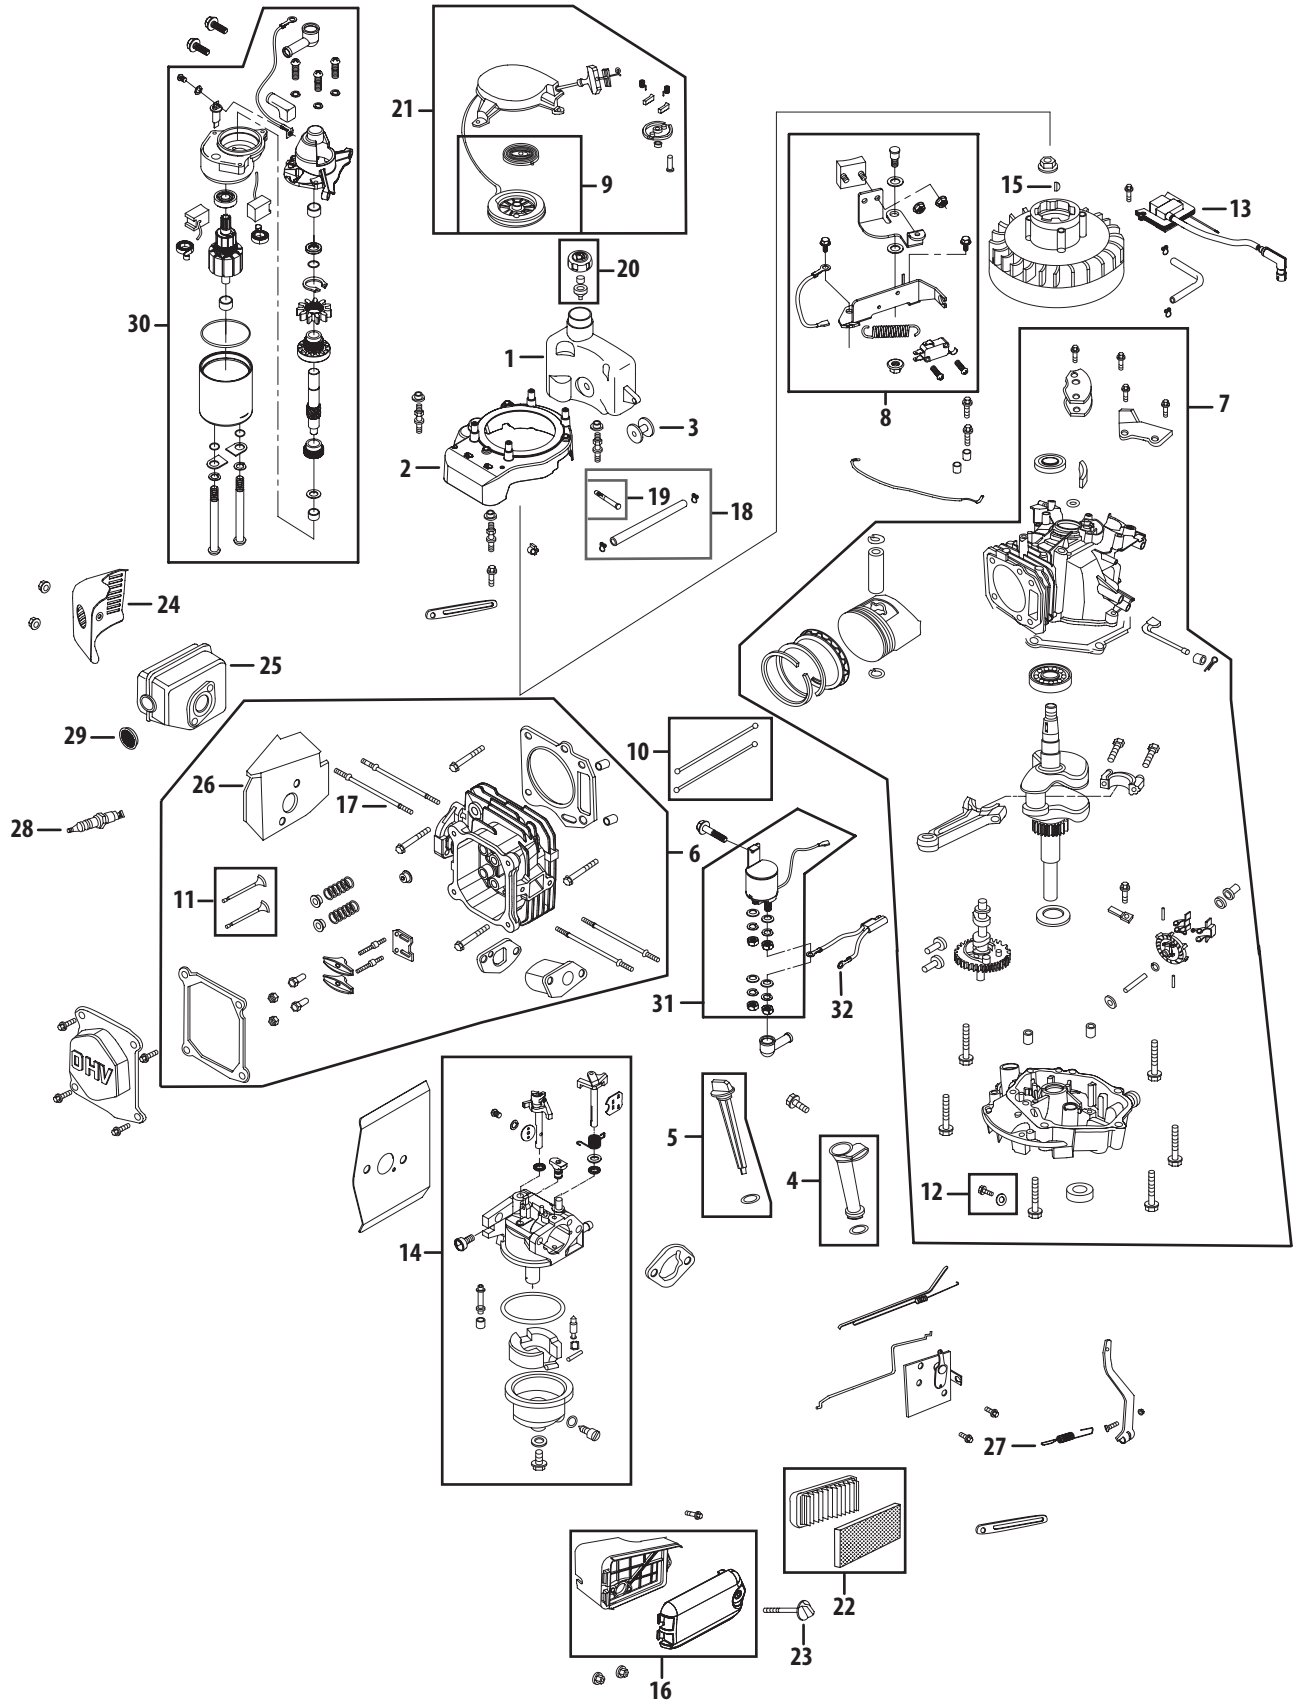

# Engine Model - 2P70M0

Ref No.	Part Number	Description
1.	751-10368	Fuel Tank
2.	751-10855	Flywheel Shroud
3.	751-10335	Rubber Fuel Tank Mounting Washer
4.	751-10334	Oil Filler Tube Assembly
5.	751-10852	Dipstick Assembly
6.	751-10413	Cylinder Head Complete
7.	751-10857	Short Block Assembly
8.	751-10858	Stop Switch and Brake Assembly
9.	751-10319	Recoil Spring and Pulley Assembly
10.	751-10344	Push Rod Kit
11.	751-10345	Valve Kit
12.	751-10370	Oil Drain Plug and Washer Assembly
13.	751-10854	Ignition Coil
14.	751-10310	Carburetor Assembly
15.	751-10307	Flywheel Key
16.	751-10856	Air Cleaner Housing Assembly Complete
17.	751-10342	Muffler Stud Assembly
18.	751-10364	Fuel Line Kit – Inc. hoses, clamps & filter
19.	751-10358	Fuel Filter
20.	751-10300	Fuel Cap Assembly
21.	751-10299	Recoil Starter Assembly
22.	751-10298	Air Cleaner Kit
23.	751-10297	Air Cleaner Thumb Screw
24.	751-10411	Muffler Guard
25.	751-10403	Muffler
26.	751-10402	Muffler Gasket /Heat Shield
27.	751-10387	Governor Return Spring
28.	751-10292	Spark Plug
29.	751-10351	Spark Arrestor
30.	751-10822	Electric Starter
31.	751-10823	Relay Assembly
32.	751-10824	Relay Harness Connector
–	752Z2P70MO	Engine – Complete
–	751-10326	Carburetor Kit – Major
–	751-10870	Cylinder Head Service Kit
–	751-10416	Gasket Kit – Complete
–	751-10417	Gasket Kit – External

**NOTE:** Illustrated parts without a numeric call-out are not servicable components.