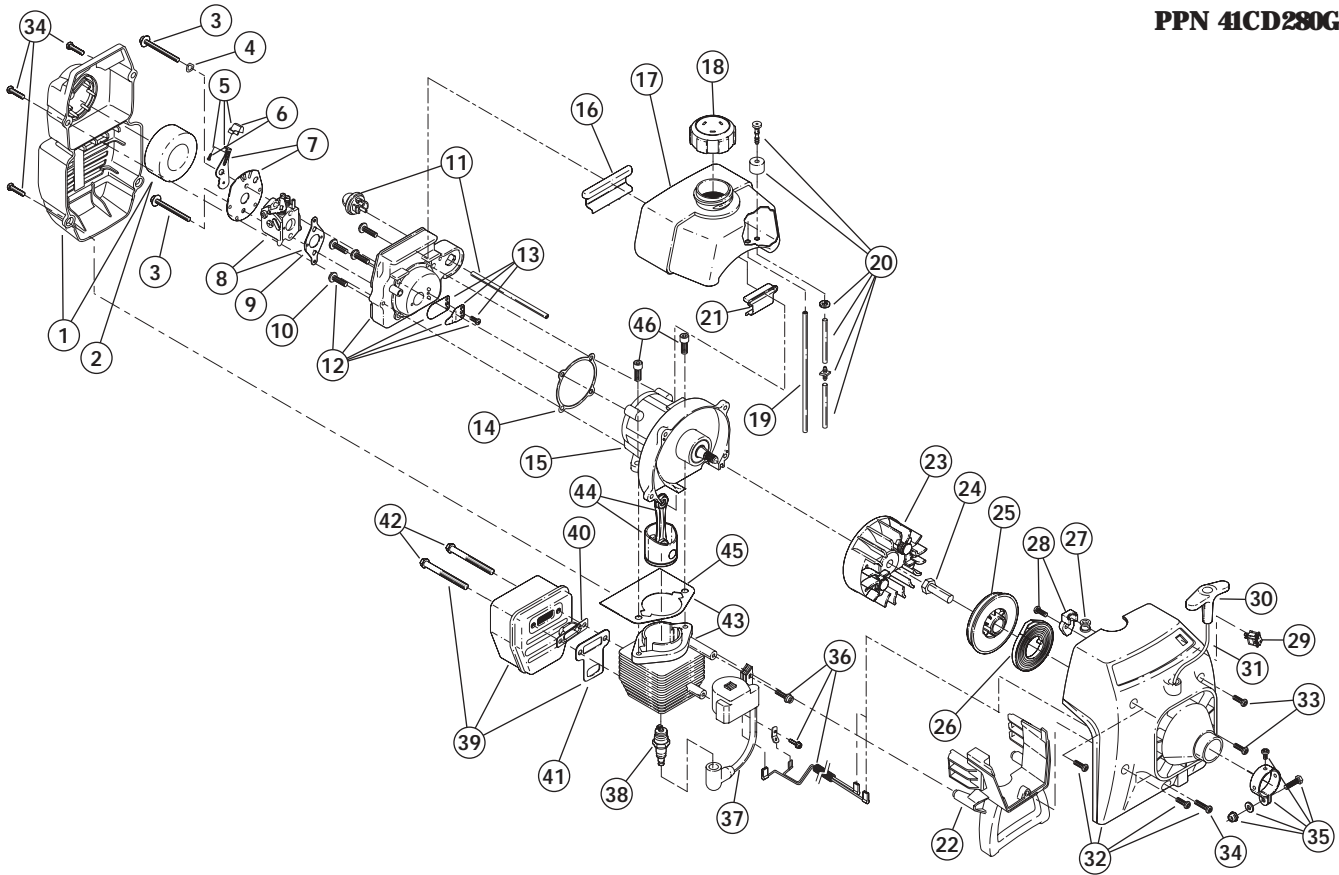

ENGINE PARTS - MODEL 2800M 2-CYCLE GAS TRIMMER

PPN 41CD280G000

Ref. No.	Part No.	Part Description
1	791-182059	Air Cleaner/Muffler Cover Assembly (includes 2 & 42)
2	791-180350B	Air Cleaner Filter
3	791-180351	Carburetor Mounting Screw Assembly
4	791-180226	Wavey Washer
5	791-182160	Choke Lever Assembly (includes 6)
6	791-182161	Choke Knob and Screw
7	791-182162	Choke Lever and Plate (includes 5)
8	753-04320	Carburetor Assembly (includes 9)
9	791-610675	Carburetor Gasket
10	791-181860	Carb Mount Screw
11	791-683974B	Primer and Hose Assembly
12	753-1196	Carb Mount Assembly (includes 10 & 15)
13	791-684451	Reed Assembly
14	753-1208	Crank Case Gasket
15	753-04321	Crank Case Service Assembly (includes 10, 14 & 24)
16	791-612134	Rear Mounting Pad
17	791-182767	Fuel Tank Assembly (includes 18-20)
18	791-182612	Fuel Cap Assembly
19	791-181168	Fuel Return Line
20	791-683398	Fuel Line Assembly
21	791-145308	Front Mounting Pad
22	791-182064	Shroud Extension and Stand
23	791-182736	Flywheel Assembly
24	791-610303	Square Nut Drive
25	753-04232	Recoil Pulley Assembly
26	791-613102	Recoil Spring
27	791-611061	Rope Guide
28	791-181889	Pulley Retainer Assembly
29	753-04241	Switch Assembly (includes 36)
30	791-181079	Pull Handle