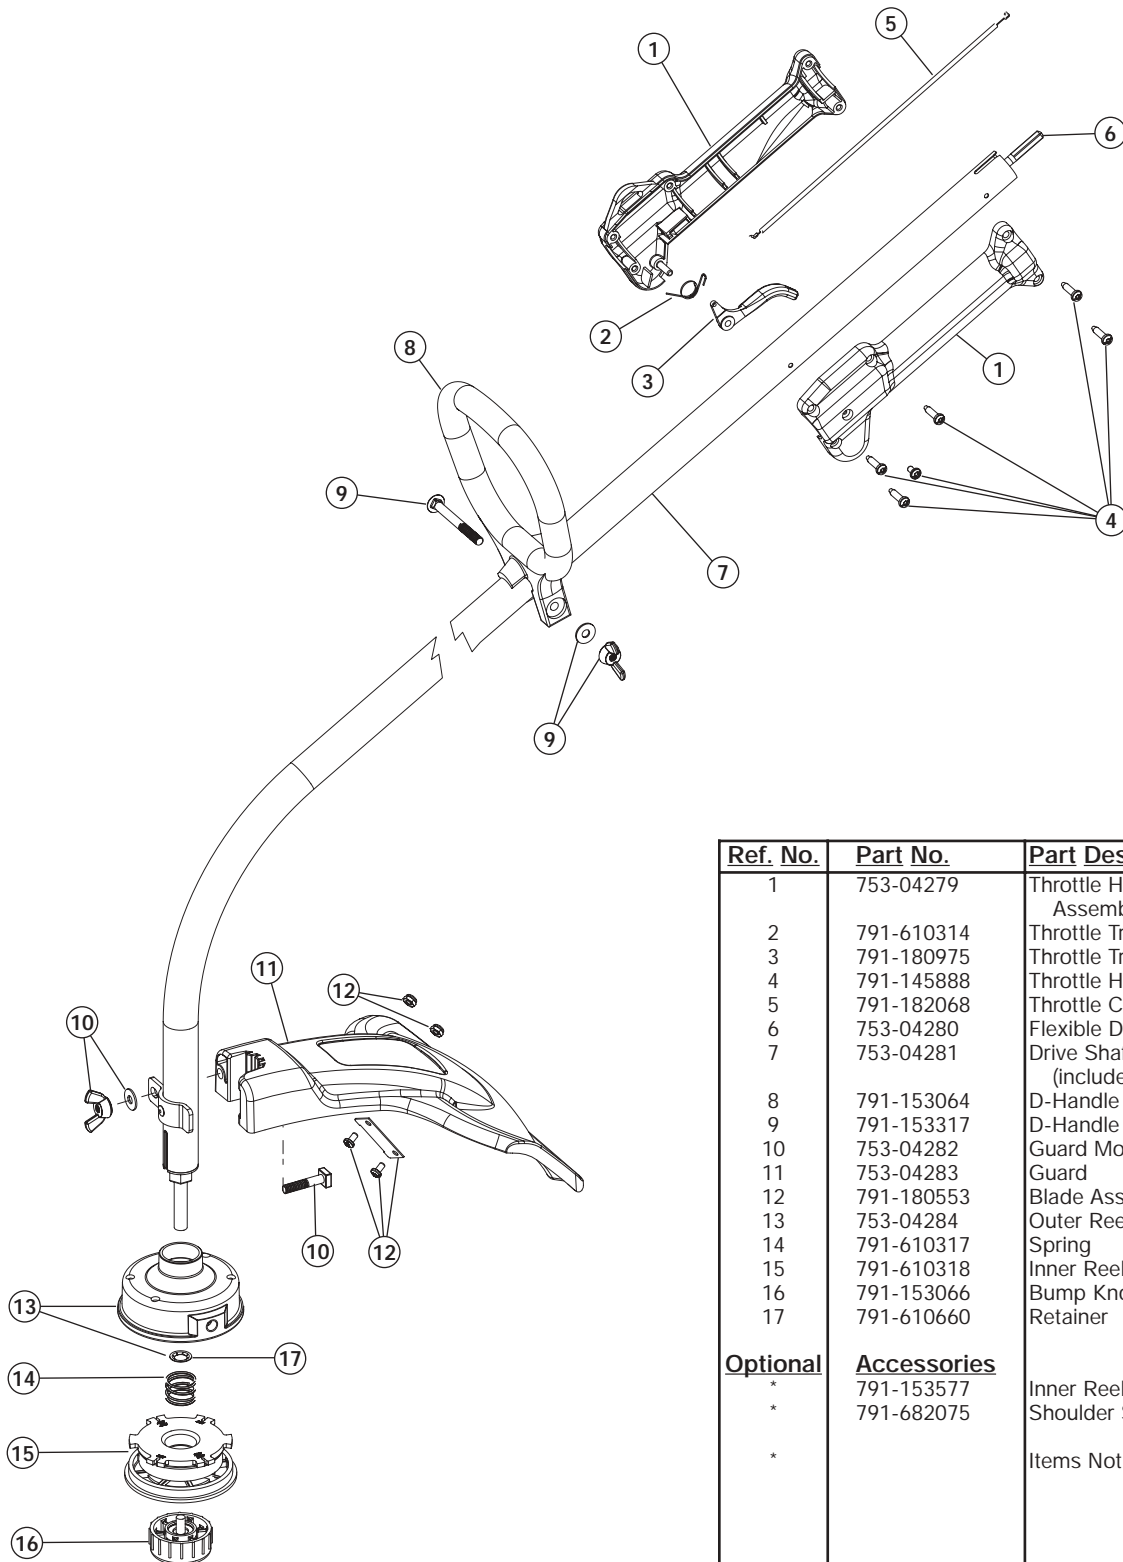

BOOM AND TRIMMER PARTS - MODEL 2800M

2-CYCLE GAS TRIMMER

PPN 41CD280G000

Ref. No.	Part No.	Part Description
1	753-04279	Throttle Housing and Trigger Assembly (includes 2-4)
2	791-610314	Throttle Trigger Spring
3	791-180975	Throttle Trigger
4	791-145888	Throttle Housing Screws
5	791-182068	Throttle Cable
6	753-04280	Flexible Drive Shaft
7	753-04281	Drive Shaft Housing Assembly (includes 6 & 13)
8	791-153064	D-Handle Assembly (includes 9)
9	791-153317	D-Handle Hardware
10	753-04282	Guard Mounting Hardware
11	753-04283	Guard
12	791-180553	Blade Assembly
13	753-04284	Outer Reel w/Retainer
14	791-610317	Spring
15	791-610318	Inner Reel
16	791-153066	Bump Knob
17	791-610660	Retainer
Optional	Accessories	
*	791-153577	Inner Reel and Line
*	791-682075	Shoulder Strap Assembly
*		Items Not Shown