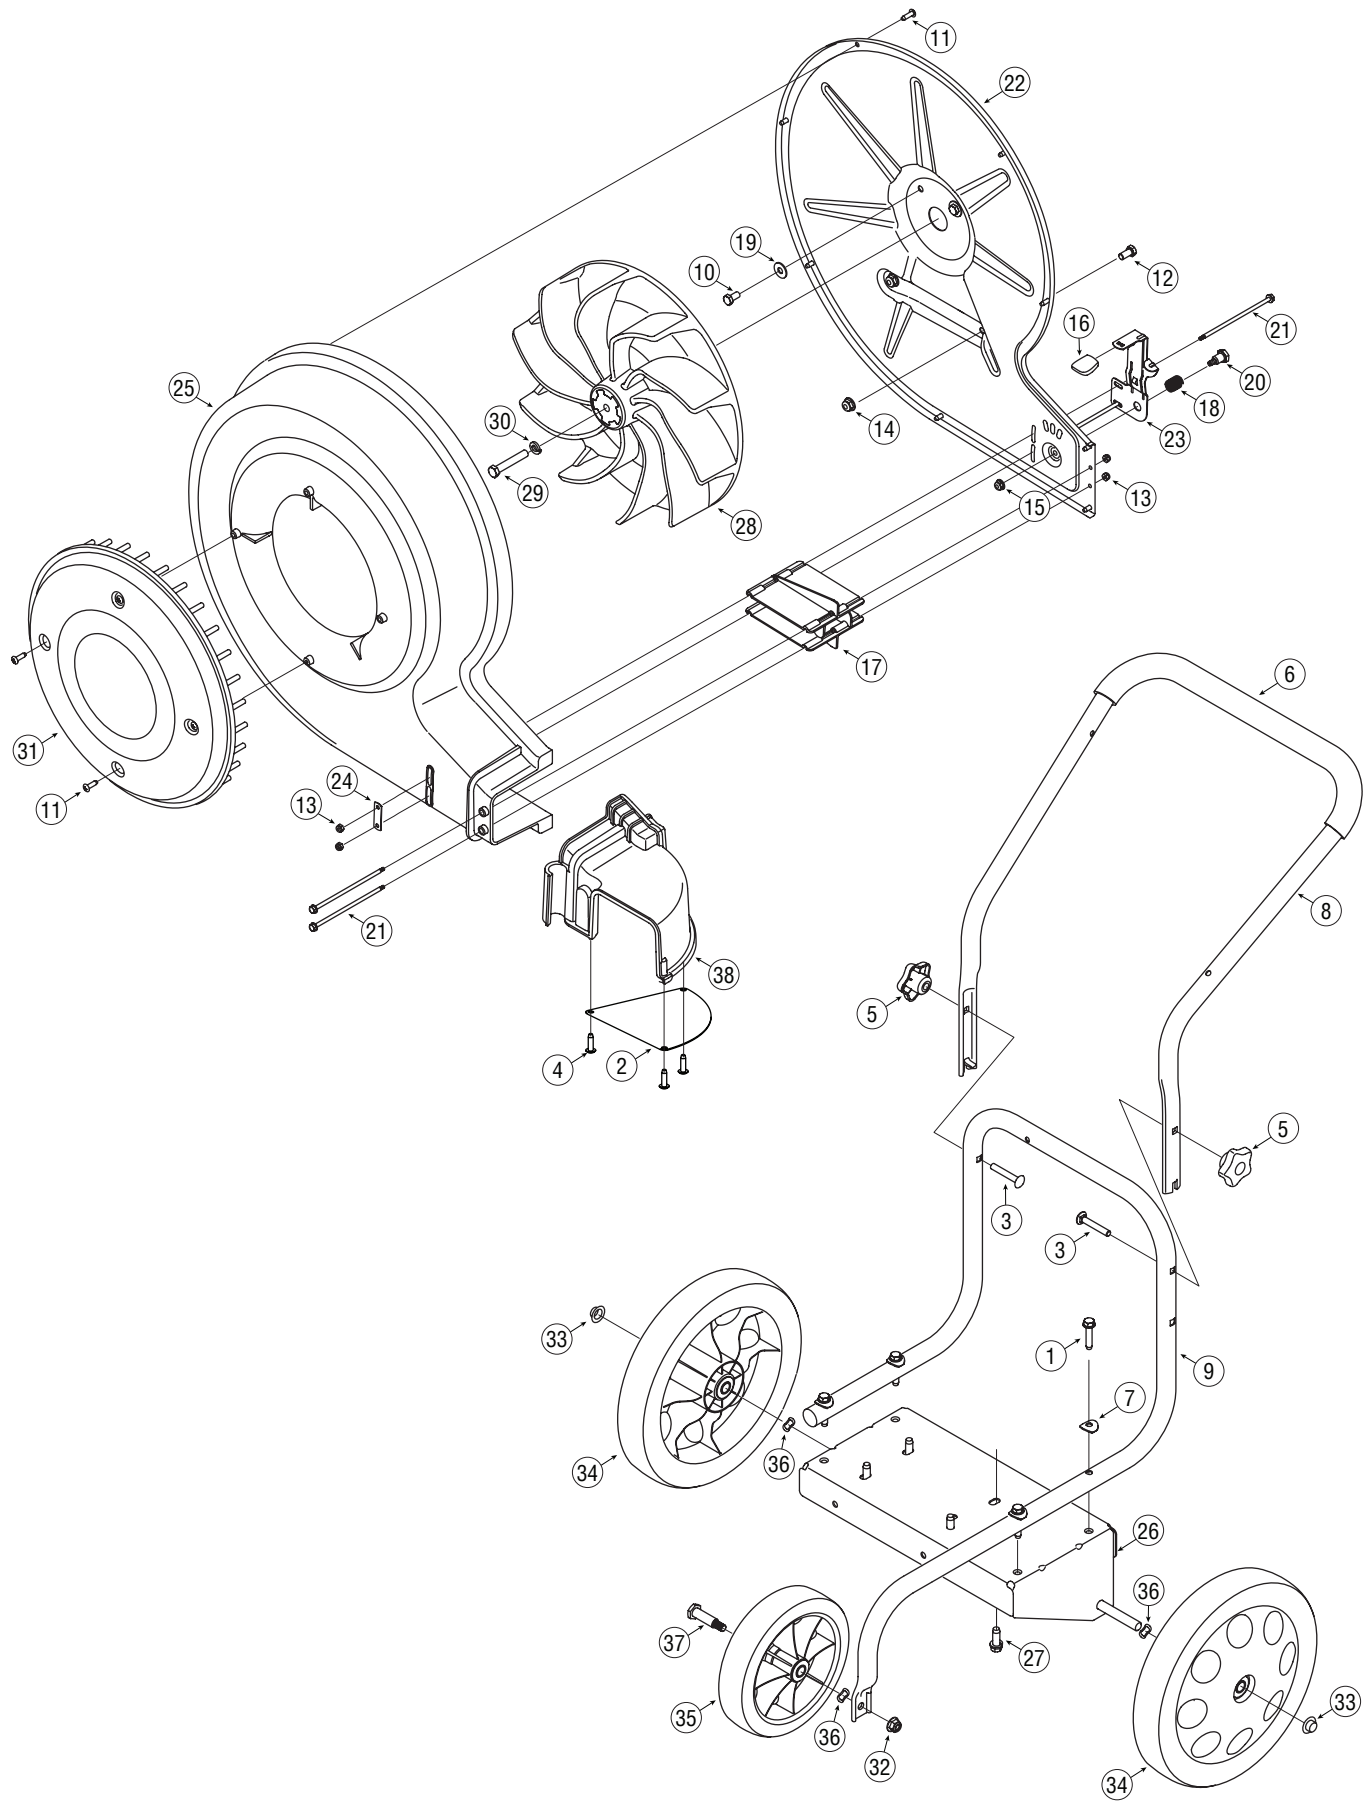

Model Series 670

Ref. No.	Part No.	Description
1.	710-04605	TT Screw, 5/16-18 x 1.50
2.	781-04175	Chute Plate
3.	710-0487	Carriage Screw, 5/16-18 x 2.00
4.	710-1220	Screw, #12-16 x .750
5.	720-04072	Star Knob
6.	720-04091	Foam Grip
7.	736-0451	Saddle Washer, .320 x .93 x .060
8.	749-04291	Upper Handle
9.	749-04292	Lower Handle
10.	710-0237	Screw, 5/16-24 x .625
11.	710-04705	Screw, #12-16 x .750
12.	710-3008	Screw, 5/16-18 x .75
13.	712-04035	Hexlock Nut, #8-32
14.	712-04063	Flange Lock Nut, 5/16-18
15.	712-04064	Flange Lock Nut, 1/4-20
16.	720-0426	Knob
17.	731-05644	Louver Plate
18.	732-3042	Compr. Sprng., .515 x .641 x .95
19.	736-0242	Bell Washer, .340 x .872 x .060

Ref. No.	Part No.	Description
20.	738-04222	Shoulder Scr., .437 x .13, 1/4-20
21.	738-04223	Shoulder Scr., .18 x 4.8, 8-32
22.	781-04165	Back Plate
23.	781-04181	Louver Lever
24.	781-04212	Louver Guide Plate
25.	731-05592	Blower Housing
26.	681-04067	Frame Assembly
27.	710-0654A	TT Screw, 3/8-16 x 1.00
28.	631-04213	Impeller Assembly
29.	710-1254	Screw, 3/8-24 x 2.25
30.	736-0217	Washer, Lock, 3/8
31.	731-05664	Blower Cover
32.	712-04065	Flange Lock Nut, 3/8-16
33.	726-0299	Push Cap
34.	734-04019	Wheel, 12 x 2.125
35.	734-04033	Wheel, 8 x 2
36.	736-0504	Washer, Wave, .510 x .750 x .017
37.	738-0213	Shoulder Screw, .498 Dia. X 1.44
38.	631-04253	Chute Attachment