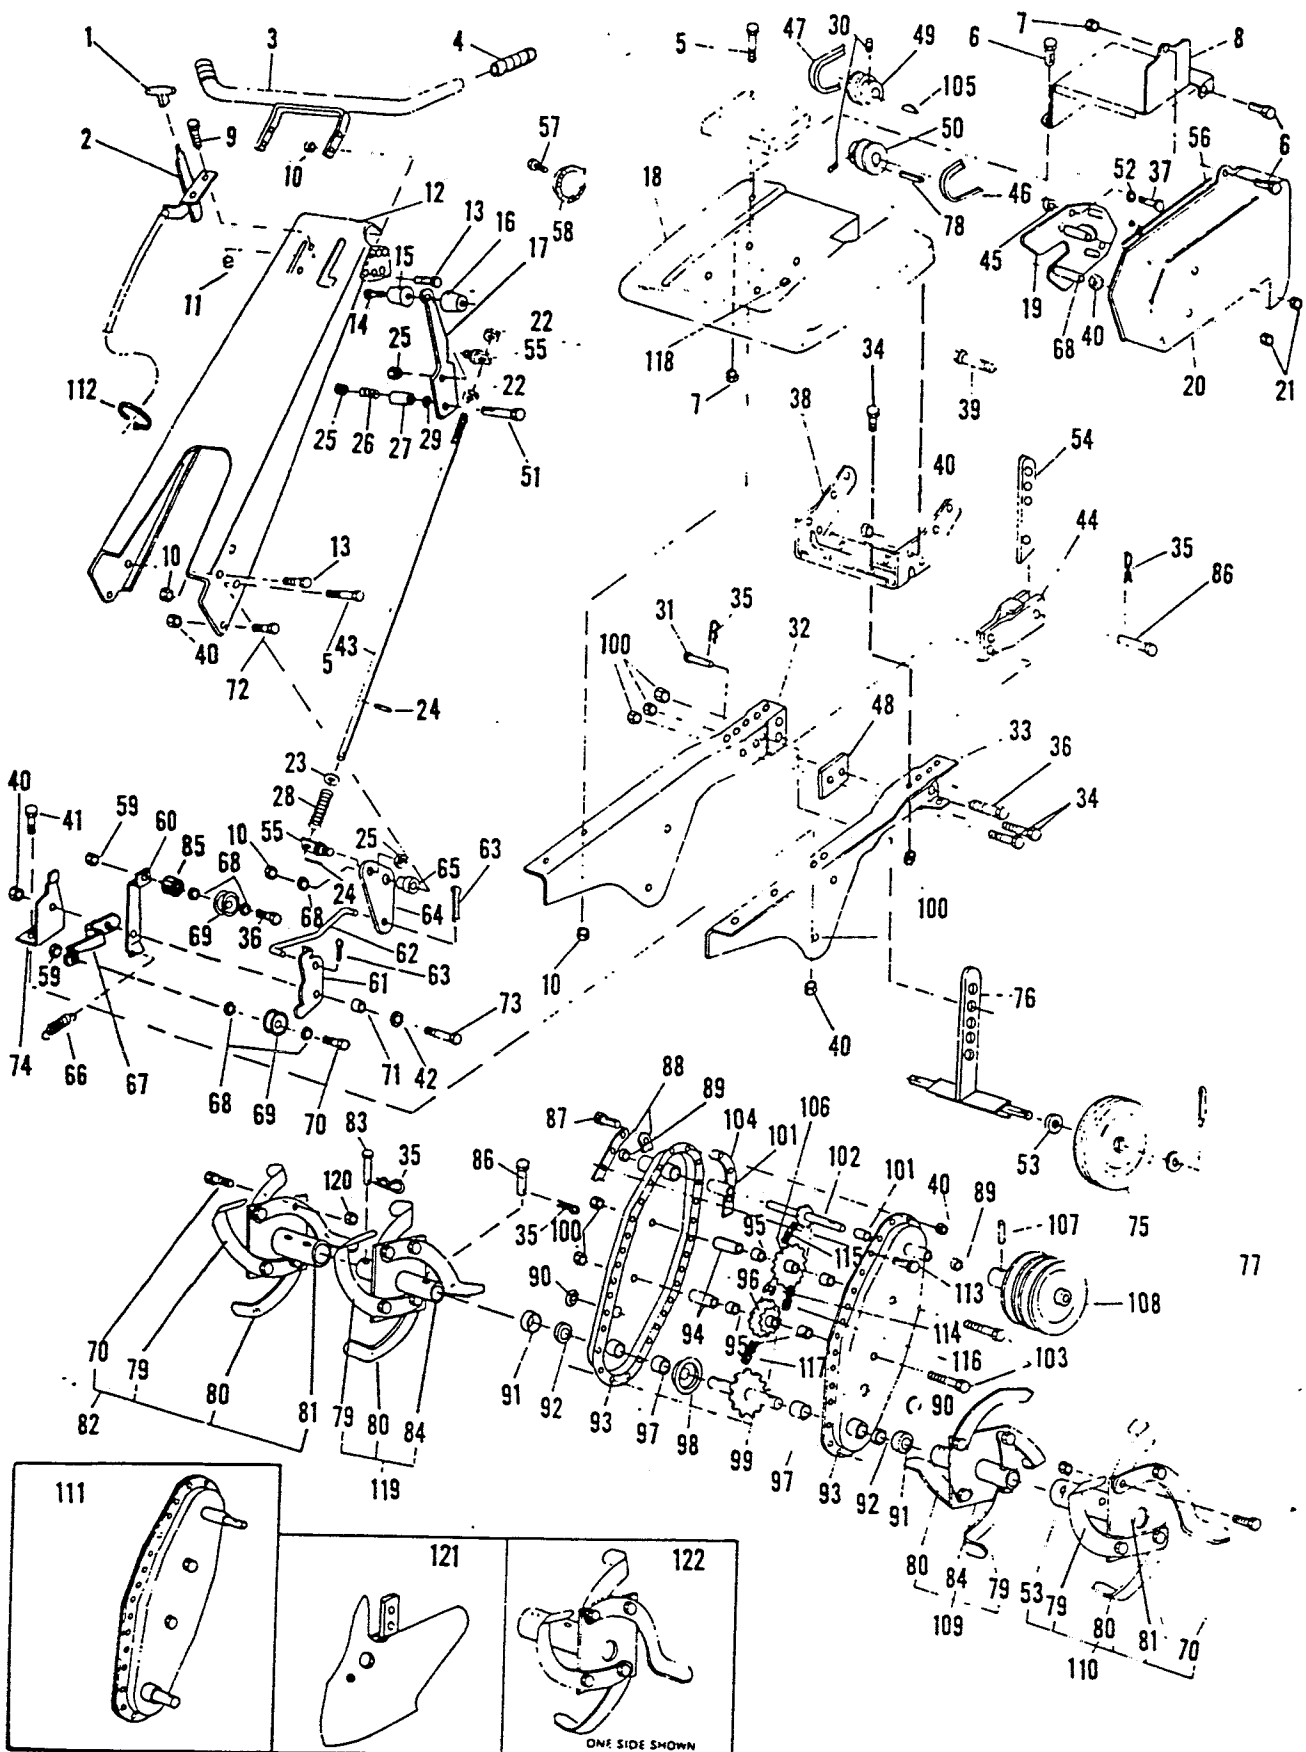

5 HP Chain Drive Tiller
 With Reverse
 23-5100
 812-5040A (Cat. No. 811-0354)
 44-03365B

5 HP Chain Drive Tiller

511139 → With Reverse
→ 23-5100

782557-812-5040A (Cat. No. 811-0354)

51246-44-03365B

PARTS LIST