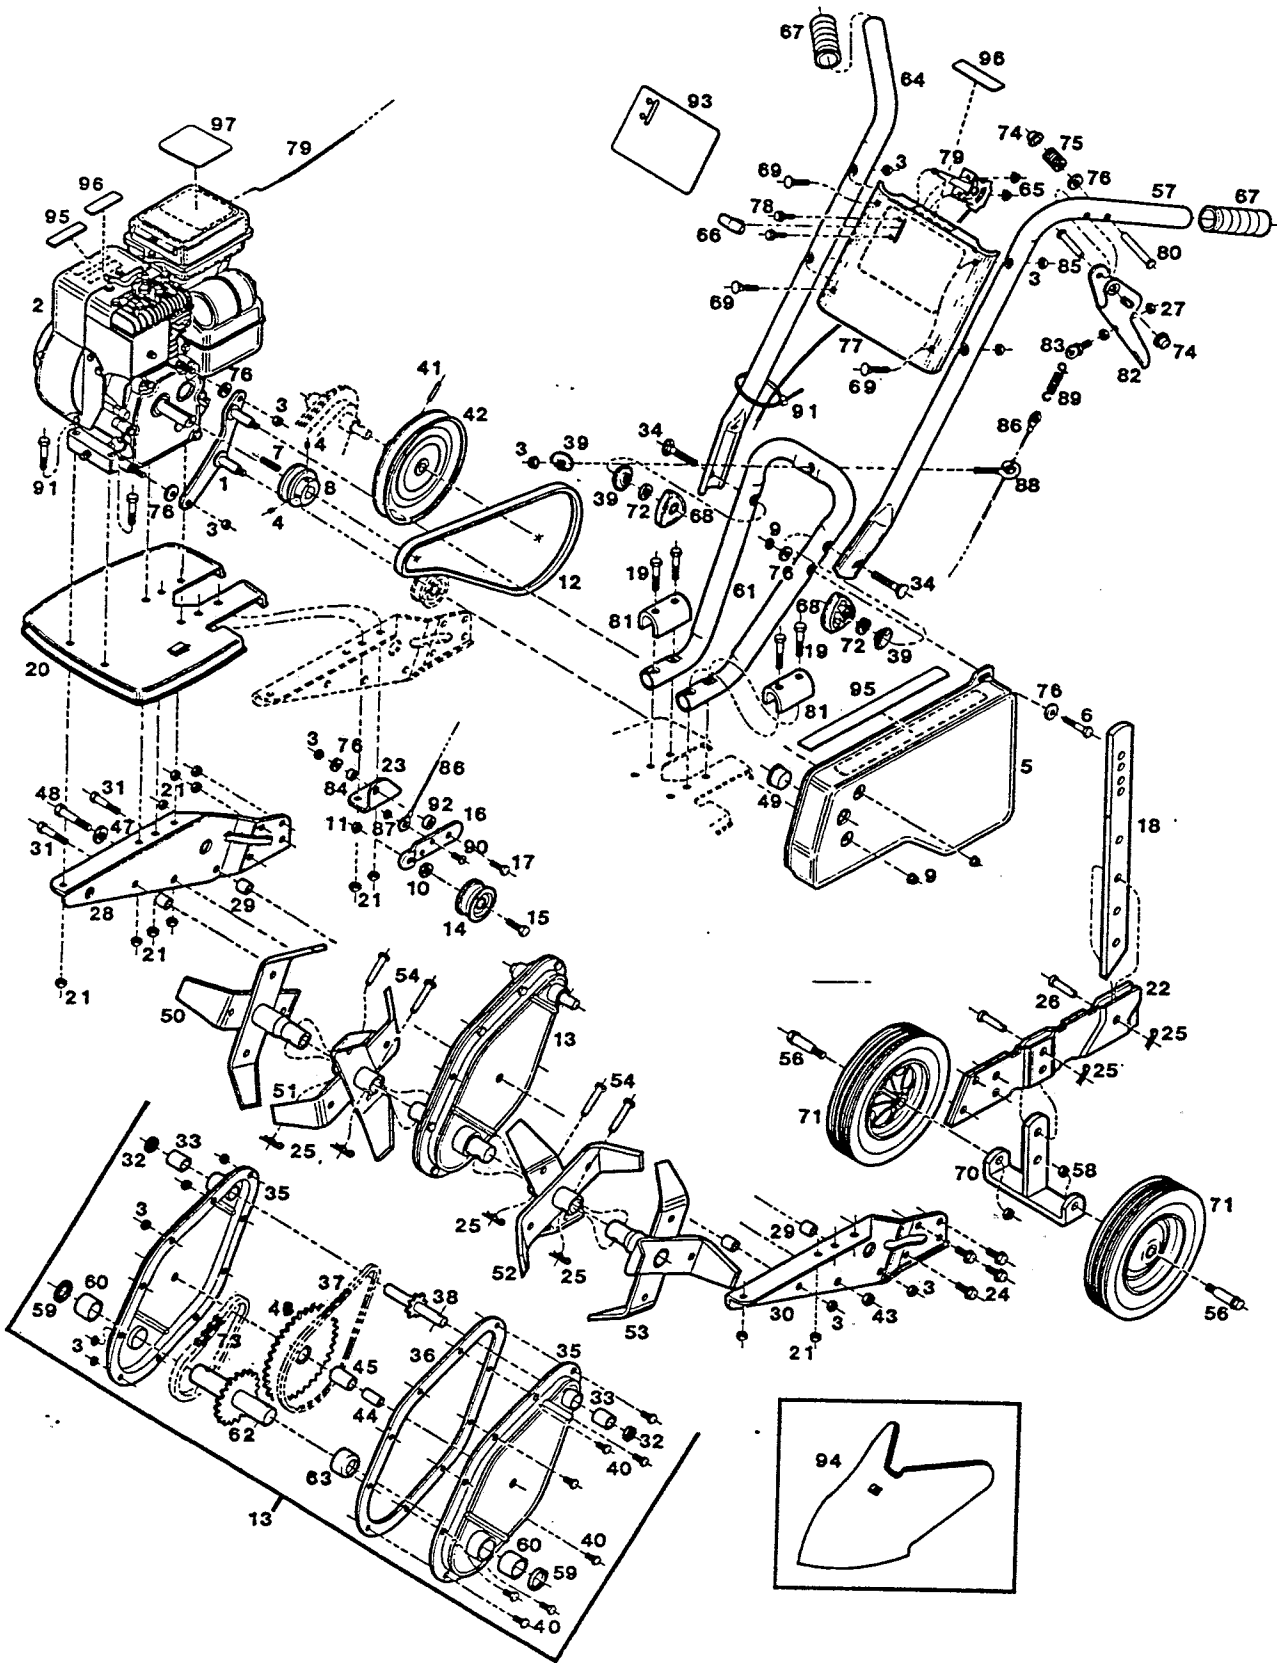

3HP CHAIN DRIVE TILLER
MODEL: 23-3150H

3HP CHAIN DRIVE TILLER
MODEL: 23-3150H

Ref. No.	Part No.	Description
1	463687	Plate-Belt Guide
2	*	Engine - 3 HP
3	715508	Nut - Hex 1/4-20 Lock
4	315093	Set Screw - Pulley
5	570036	Belt Guard Assembly
6	450072	Bolt - Hex 1/4-20 x 1-1/2
7	446369	Key - 3/16 Sq. x 1-1/4
8	618744	Pulley - Engine
9	715078	Nut - Hex 1/4-20 Whiz
10	461731	Washer - Idler Pulley
11	715524	Nut - Hex 3/8-16 Lock
12	421321	Belt - Drive
13	432427	Transmission Assembly
14	672923	Pulley - Idler
15	457176	Bolt - Hex 3/8-16 x 1-1/4
16	779165	Arm - Idler
17	715045	Bolt - Hex 1/4-20 x 3/4
18	435289	Bar - Depth
19	460311	Bolt - Hex 5/16-18 x 1-3/4
20	570077	Hood - Tine
21	715490	Nut - Hex 5/16-18 Lock
22	771576	Bracket - Depth Bar
23	771386	Bracket - Idler Mtg.
24	459131	Bolt - Hex 5/16-18 x 1
25	715011	Hairpin Cotter
26	616532	Pin - Clevis 3/8 x 1-5/8
27	452615	Nut - Hex 1/4-20 Nylok
28	446914	Beam - Main Support R.H.
29	468256	Spacer - Beam
30	446898	Beam - Main Support L.H.
31	153874	Bolt - Hex 1/4-20 x 2 1/4
32	774737	Seal - Input Shaft, small
33	423608	Bearing - Input Shaft
34	151936	Bolt - Curved Head 5/16-18 x 2-1/4
35	590026	Transmission-Half w/Bearings
36	762039	Gasket - Transmission Housing
37	425389	Chain - Roller, No.42
38	417691	Shaft-Input w/Sprocket
39	150201	Washer - Curved
40	715052	Bolt - Hex 1/4-20 x 1/2
41	715193	Pin - Roll 3/16 x 1-1/4
42	419689	Pulley Assembly
43	715441	Nut - Hex 3/8-16 Whiz
44	432971	Sleeve - Bearing
45	423624	Bearing - Center Hub
46	434829	Sprocket & Hub Assembly
47	461780	Washer - 3/8 T-Lock
48	459032	Bolt - Hex 3/8-16 x 2-1/4
49	781625	Cup - Shaft Cover
50	786640	Tine & Hub Assembly - R.H. Outer