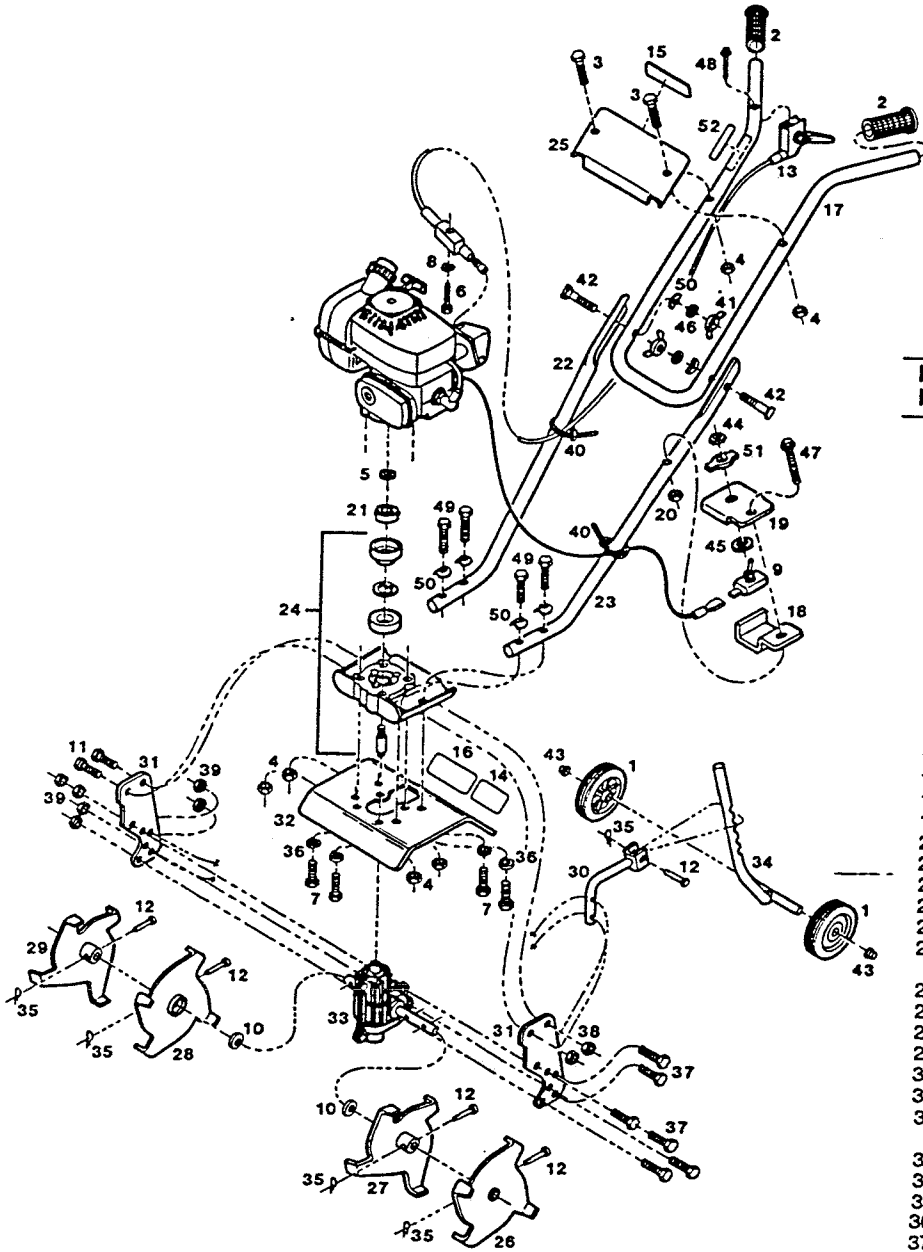

**MINI CULTIVATOR W/GEAR DRIVE
MODEL: 23-1650H**

Item No.	Part No.	Description
----------	----------	-------------

- | | | |
|-----|--------|--|
| 1. | 041723 | Wheel |
| 2. | 530303 | Grip-Hand |
| 3. | 152363 | Bolt - 1/4-20 X 1 1/4 Carriage |
| 4. | 616375 | Nut - 1/4-20 Ctr. Lock |
| 5. | 157651 | Washer - 1/4 |
| 6. | 157669 | Screw - 8-32 X 1 1/2 HX HD |
| 7. | 157677 | Bolt - 1/4-20 X 1 1/2 HX HD |
| 8. | 157685 | Washer - 3/16 Flat |
| 9. | 530345 | Switch - Grounding |
| 10. | 157818 | Washer - Felt |
| 11. | 152108 | Bolt - 5/16-18 X 1 HX HD |
| 12. | 490037 | Pin - 5/16 X 1 1/2 Hard Clevis |
| 13. | 530311 | Control - Throttle |
| 14. | 551655 | Decal - Warning |
| 15. | 552141 | Decal - Throttle Control |
| 16. | 552158 | Decal - Caution |
| 17. | 556688 | Handle - Upper |
| 18. | 556746 | Bracket - Switch Mtg. Lower |
| 19. | 556753 | Bracket - Switch Mtg. Upper |
| 20. | 715334 | Nut - 10-24 Keps |
| 21. | 556795 | Rotor |
| 22. | 556829 | Handle - Lower RH |
| 23. | 556837 | Handle - Lower LH |
| 24. | 590950 | Engine Mount & Bearing Assy. |
| 25. | 574962 | Panel - Handle-Red |
| | 575878 | Panel - Handle-Green |
| 26. | 574582 | Tine Assy - Outer LH |
| 27. | 574566 | Tine Assy - Inner LH |
| 28. | 574574 | Tine Assy - Inner RH |
| 29. | 574590 | Tine Assy - Outer RH |
| 30. | 592410 | Bracket - Depth Bar |
| 31. | 574624 | Plate - Support |
| 32. | 574970 | Shield - Tine-Red |
| | 575936 | Shield - Tine-Green |
| 33. | 590893 | Gear Case Assy |
| 34. | 592402 | Depth Rod Assy |
| 35. | 715011 | Pin - Hair |
| 36. | 715094 | Washer - 1/4 Spilt Lock |
| 37. | 158972 | Bolt - 1/4-20 X 1 HX HD |
| 38. | 715490 | Nut - 5/16-18 Top Lock |
| 39. | 715508 | Nut - 1/4-20 Top Lock |
| 40. | 110379 | Tie - Nylon Cable |
| 41. | 150235 | Nut - 5/16-18 Wing |
| 42. | 157859 | Bolt - 5/16-18 X 1 1/2 Curved HD SQ NK |
| 43. | 152579 | Palnut - 5/16 |
| 44. | 159251 | Nut - Switch |
| 45. | 157297 | Washer - Switch Lock |
| 46. | 715185 | Washer - 5/16 Nom |
| 47. | 157719 | Screw - 10-24 X 1 1/2 HX Washer HD |
| 48. | 157727 | Screw - 10-16 X 1 1/2 HX Washer HD |
| 49. | 157735 | Bolt - 1/4-20 X 1 1/2 HX HD |
| 50. | 162172 | Washer - Curved |
| 51. | 530295 | Plate - Switch Indicating |
| 52. | 552414 | Decal-Hand Placement |