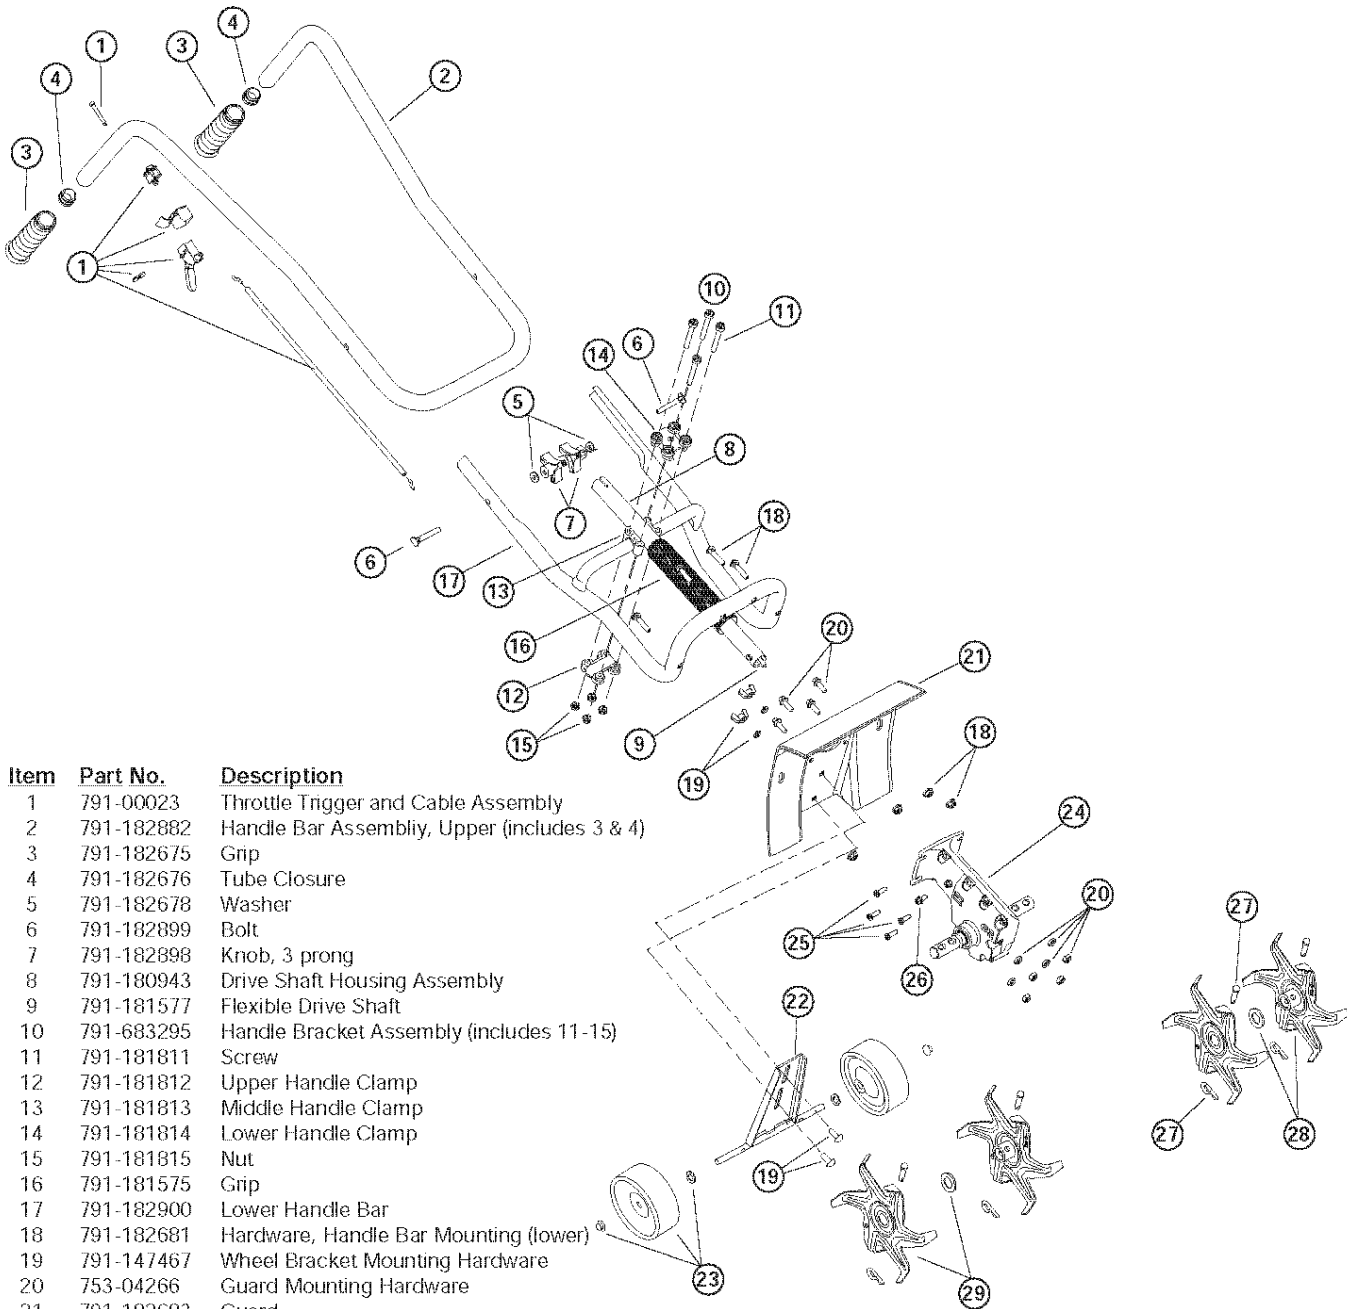

PARTS LIST

BOOM & CULTIVATOR PARTS - RYOBI 410r 2-CYCLE GAS CULTIVATOR PPN - 21EK410G034

Item	Part No.	Description
1	791-00023	Throttle Trigger and Cable Assembly
2	791-182882	Handle Bar Assembly, Upper (includes 3 & 4)
3	791-182675	Grip
4	791-182676	Tube Closure
5	791-182678	Washer
6	791-182899	Bolt
7	791-182898	Knob, 3 prong
8	791-180943	Drive Shaft Housing Assembly
9	791-181577	Flexible Drive Shaft
10	791-683295	Handle Bracket Assembly (includes 11-15)
11	791-181811	Screw
12	791-181812	Upper Handle Clamp
13	791-181813	Middle Handle Clamp
14	791-181814	Lower Handle Clamp
15	791-181815	Nut
16	791-181575	Grip
17	791-182900	Lower Handle Bar
18	791-182681	Hardware, Handle Bar Mounting (lower)
19	791-147467	Wheel Bracket Mounting Hardware
20	753-04266	Guard Mounting Hardware
21	791-182683	Guard
22	791-180320	Wheel Bracket Assembly
23	791-180944	Wheel Assembly
24	791-147474	Gear Box Assembly
25	791-182195	Screw
26	791-180288	Sleeve Retainer Bolt
27	791-147473	Tine Fastener Assembly
28	791-182729	Tine Assembly (Left Outer or Right Inner)
29	791-182730	Tine Assembly (Left Inner or Right Outer)

Optional Accessories

* 791-147543 2-Cycle Oil

* not shown