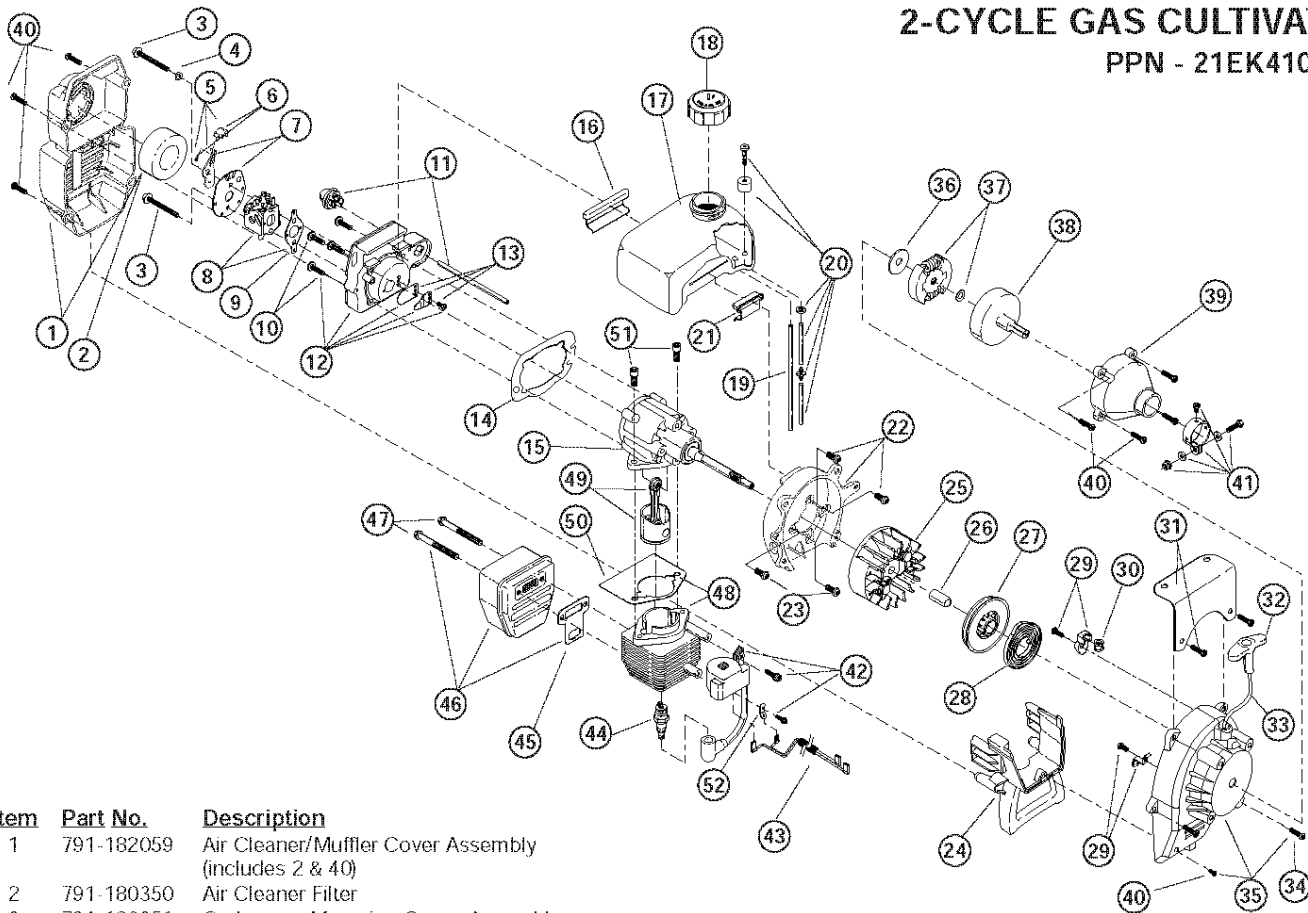

PARTS LIST

ENGINE PARTS - RYOBI 410r 2-CYCLE GAS CULTIVATOR PPN - 21EK410G034

Item	Part No.	Description
1	791-182059	Air Cleaner/Muffler Cover Assembly (includes 2 & 40)
2	791-180350	Air Cleaner Filter
3	791-180351	Carburetor Mounting Screw Assembly
4	791-180226	Wavy Washer
5	791-182160	Choke Lever Assembly (includes 6)
6	791-182161	Choke Knob and Screw
7	753-1184	Choke Lever and Plate (includes 5)
8	753-04333	Carburetor Assembly (includes 9 & 20)
9	791-610675	Carburetor Gasket
10	791-181860	Carb Mount Screw
11	791-181558	Primer and Hose Assembly
12	753-1196	Carb Mount Assembly (includes 10 & 13)
13	791-684451	Reed Assembly
14	753-1208	Carburetor Mount Gasket
15	791-182791	Crank Case Service Assembly (includes 10 & 23)
16	791-612134	Rear Mounting Pad
17	753-04306	Fuel Tank Assembly (includes 18-20)
18	791-182438	Fuel Cap Assembly
19	791-181168	Fuel Return Line
20	791-682039	Fuel Line Assembly
21	791-145308	Front Mounting Pad
22	791-683065	Shroud Assembly (includes 23)
23	791-181861	Shroud Screw
24	791-182064	Shroud Extension and Stand
25	791-182736	Flywheel Assembly
26	791-181065	Spacer
27	753-04232	Recoil Pulley Assembly
28	791-613102	Recoil Spring
29	791-180930	Pulley Retainer Assembly
30	791-611061	Rope Guide
31	791-180317	Fuel Tank Guard Assembly
32	791-181079	Pull Handle
33	791-613103	Rope
34	791-181912	Housing Screw