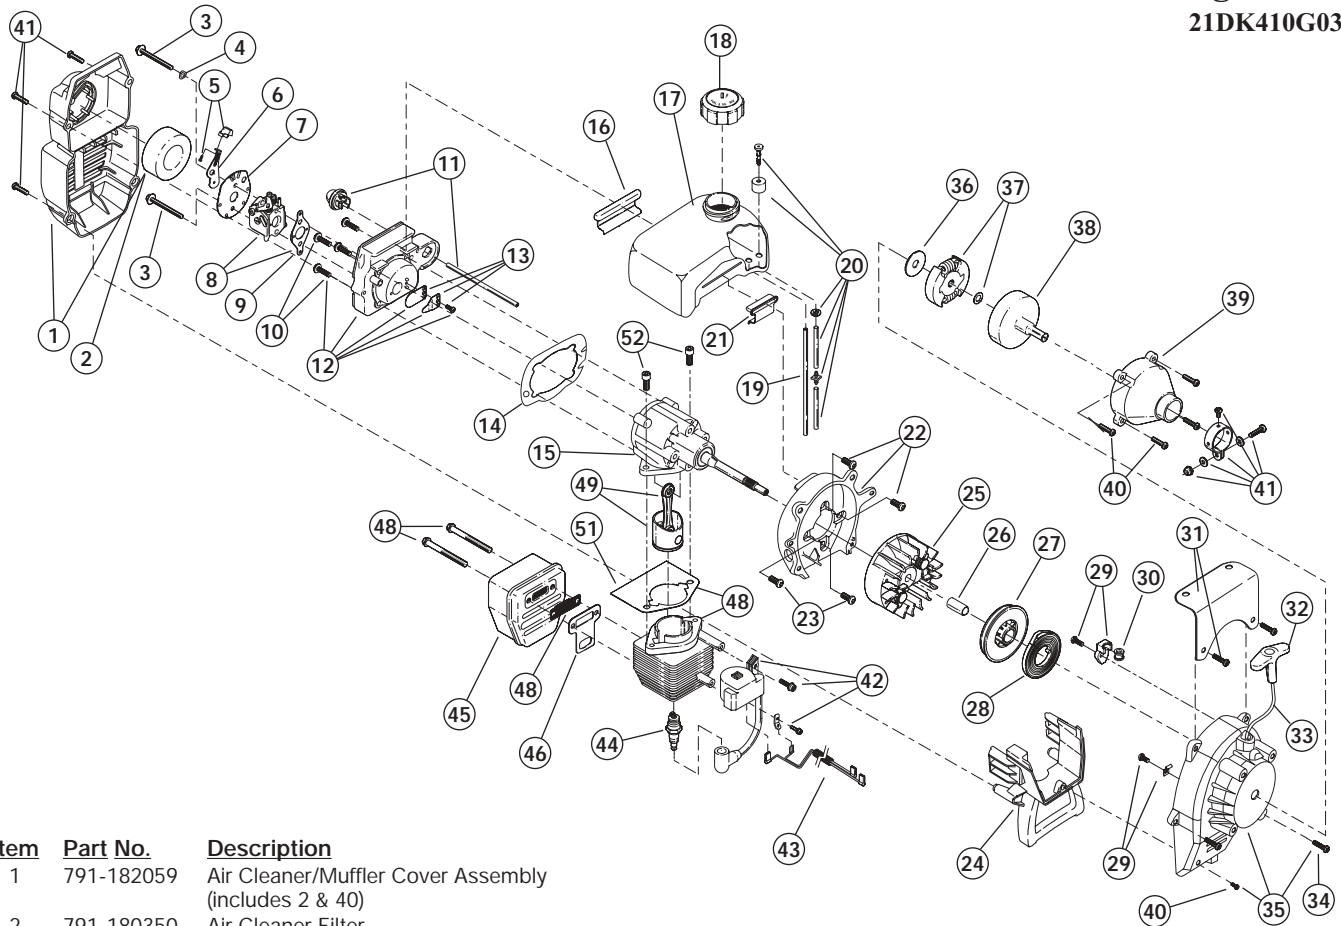

# ENGINE PARTS - MODEL 410r 2-CYCLE GAS CULTIVATOR w/Folding Handle

21DK410G034

Item	Part No.	Description
1	791-182059	Air Cleaner/Muffler Cover Assembly (includes 2 & 40)
2	791-180350	Air Cleaner Filter
3	791-180351	Carburetor Mounting Screw Assembly
4	791-180226	Wavey Washer
5	753-04418	Choke Lever Assembly (includes 6)
6	791-182070	Choke Knob and Screw
7	753-04419	Choke Lever and Plate (includes 5)
8	791-182875	Carburetor Assembly (includes 9 & 20)
9	791-610675	Carburetor Gasket
10	791-181860	Carb Mount Screw
11	791-181558	Primer and Hose Assembly
12	791-182063	Carb Mount Assembly (includes 10 & 13)
13	791-684451	Reed Assembly
14	791-612115	Carburetor Mount Gasket
15	791-182791	Crank Case Service Assembly (includes 10 & 23)
16	791-612134	Rear Mounting Pad
17	753-04306	Fuel Tank Assembly (includes 18-21)
18	791-182438	Fuel Cap Assembly
19	791-181168	Fuel Return Line
20	791-682039	Fuel Line Assembly
21	791-145308	Front Mounting Pad
22	791-683065	Shroud Assembly (includes 23)
23	791-181861	Shroud Screw
24	791-182064	Shroud Extension and Stand
25	791-182736	Flywheel Assembly
26	791-181065	Spacer
27	753-04232	Recoil Pulley Assembly
28	791-613102	Recoil Spring
29	791-180930	Pulley Retainer Assembly
30	791-611061	Rope Guide
31	791-180317	Fuel Tank Guard Assembly
32	791-181079	Pull Handle
33	791-613103	Rope
34	791-181912	Housing Screw