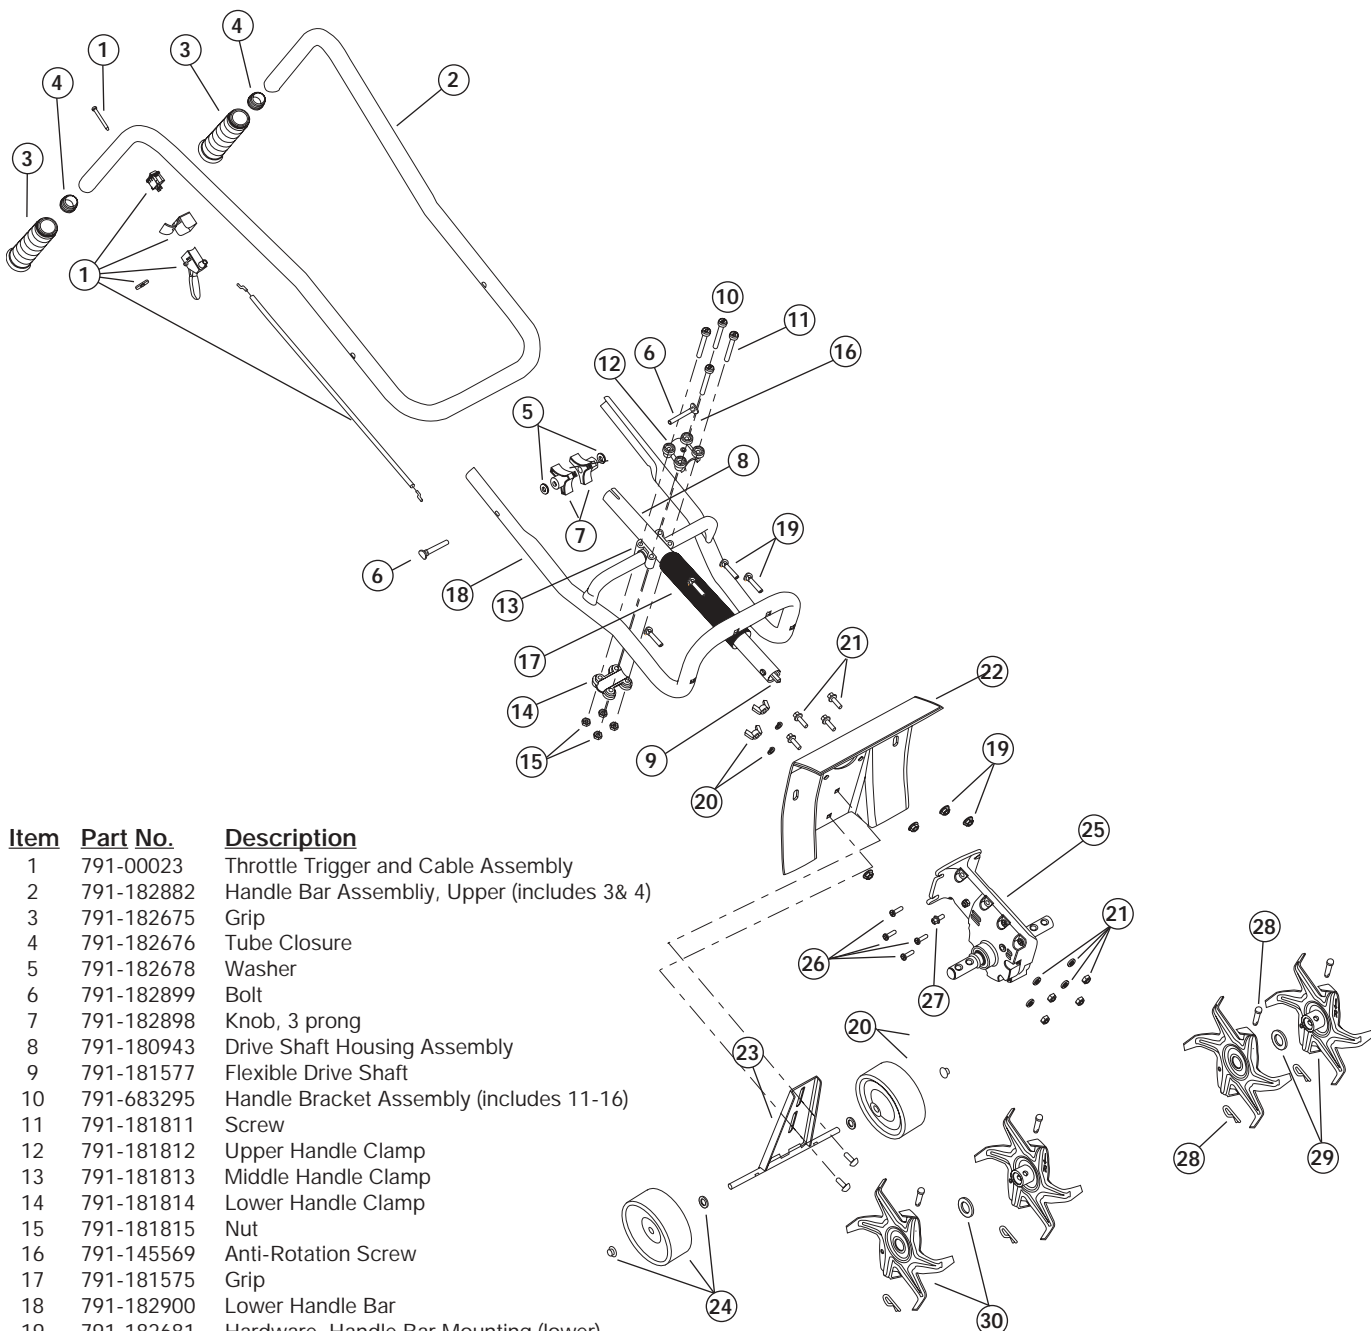

BOOM AND CULTIVATOR PARTS - MODEL 410r

2-CYCLE GAS CULTIVATOR w/Folding Handle

21DK410G034

Item	Part No.	Description
1	791-00023	Throttle Trigger and Cable Assembly
2	791-182882	Handle Bar Assembly, Upper (includes 3 & 4)
3	791-182675	Grip
4	791-182676	Tube Closure
5	791-182678	Washer
6	791-182899	Bolt
7	791-182898	Knob, 3 prong
8	791-180943	Drive Shaft Housing Assembly
9	791-181577	Flexible Drive Shaft
10	791-683295	Handle Bracket Assembly (includes 11-16)
11	791-181811	Screw
12	791-181812	Upper Handle Clamp
13	791-181813	Middle Handle Clamp
14	791-181814	Lower Handle Clamp
15	791-181815	Nut
16	791-145569	Anti-Rotation Screw
17	791-181575	Grip
18	791-182900	Lower Handle Bar
19	791-182681	Hardware, Handle Bar Mounting (lower)
20	791-147467	Wheel Bracket Mounting Hardware
21	791-181579	Guard Mounting Hardware
22	791-182683	Guard
23	791-180320	Wheel Bracket Assembly
24	791-180944	Wheel Assembly
25	791-147474	Gear Box Assembly
26	791-181195	Screw
27	791-180288	Sleeve Retainer Bolt
28	791-147473	Tine Fastener Assembly
29	791-147471	Tine Assembly (Left Outer or Right Inner)
30	791-147472	Tine Assembly (Left Inner or Right Outer)