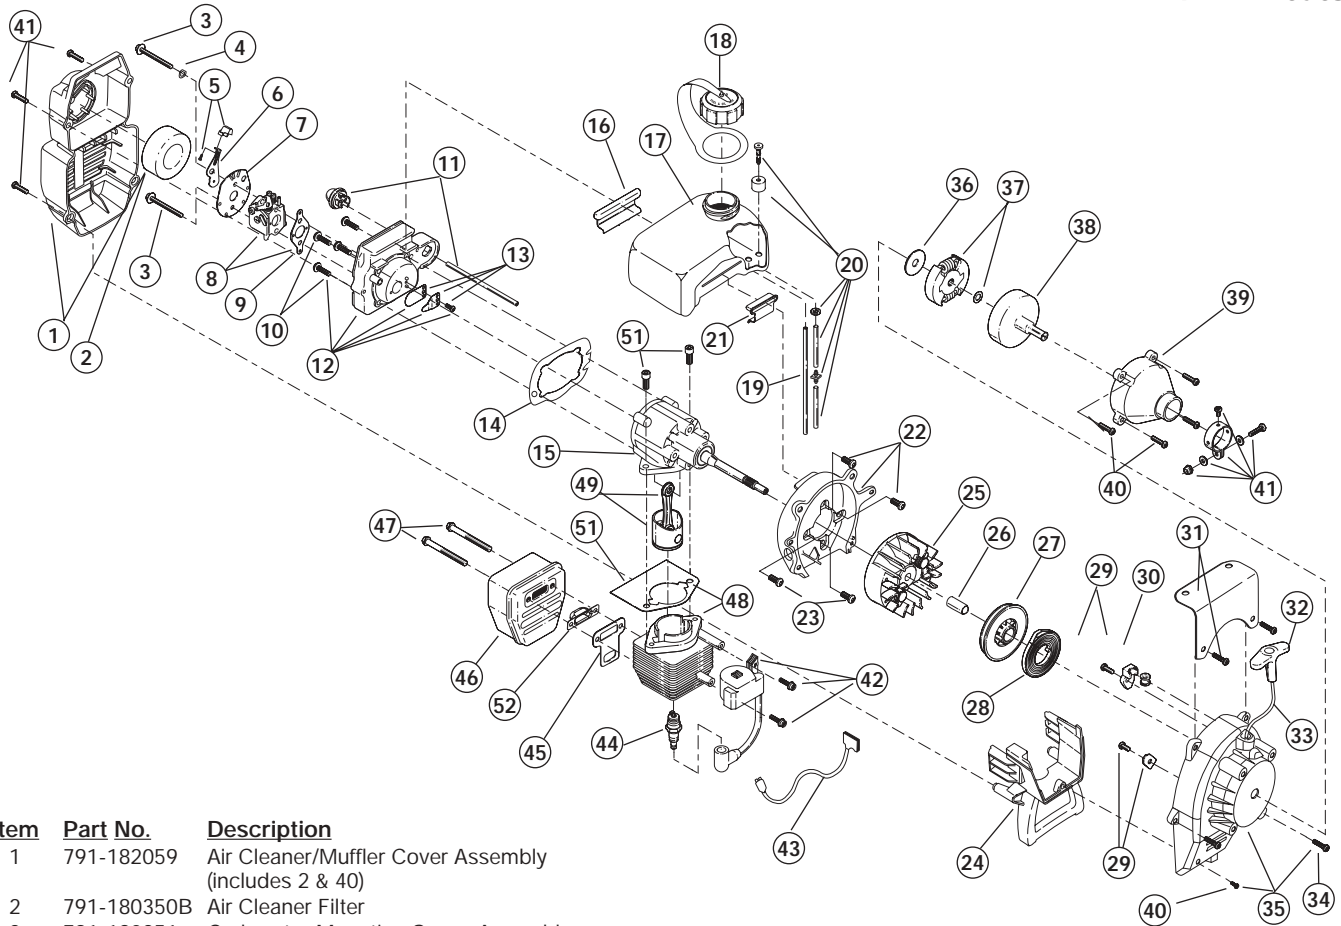

ENGINE PARTS - MODEL 410R 2-CYCLE GAS CULTIVATOR

PPN 21BK410G037

Item	Part No.	Description
1	791-182059	Air Cleaner/Muffler Cover Assembly (includes 2 & 40)
2	791-180350B	Air Cleaner Filter
3	791-180351	Carburetor Mounting Screw Assembly
4	791-180226	Wavey Washer
5	791-182070	Choke Knob and Screw
6	753-04418	Choke Lever Assembly (includes 5)
7	753-04419	Choke Lever and Plate (includes 6)
8	791-182875	Carburetor Assembly (includes 9 & 20)
9	791-610675	Carburetor Gasket
10	791-181860	Carb Mount Screw
11	791-683974B	Primer and Hose Assembly
12	791-182063	Carb Mount Assembly (includes 10 & 13)
13	791-684451	Reed Assembly
14	791-612115	Carburetor Mount Gasket
15	791-180026	Crank Case Service Assembly (includes 10 & 23)
16	791-612134	Rear Mounting Pad
17	753-04306	Fuel Tank Assembly (includes 18-21)
18	753-04100	Fuel Cap Assembly
19	791-181168	Fuel Return Line
20	791-682039	Fuel Line Assembly
21	791-145308	Front Mounting Pad
22	791-683065	Shroud Assembly (includes 23)
23	791-181861	Shroud Screw
24	791-182064	Shroud Extension and Stand
25	791-180929	Flywheel Assembly
26	791-181065	Spacer
27	753-04232	Recoil Pulley Assembly
28	791-613102	Recoil Spring
29	791-180930	Pulley Retainer Assembly
30	791-611061	Rope Guide
31	791-180317	Fuel Tank Guard Assembly
32	791-181079	Pull Handle
33	791-613103	Rope
34	791-181912	Housing Screw