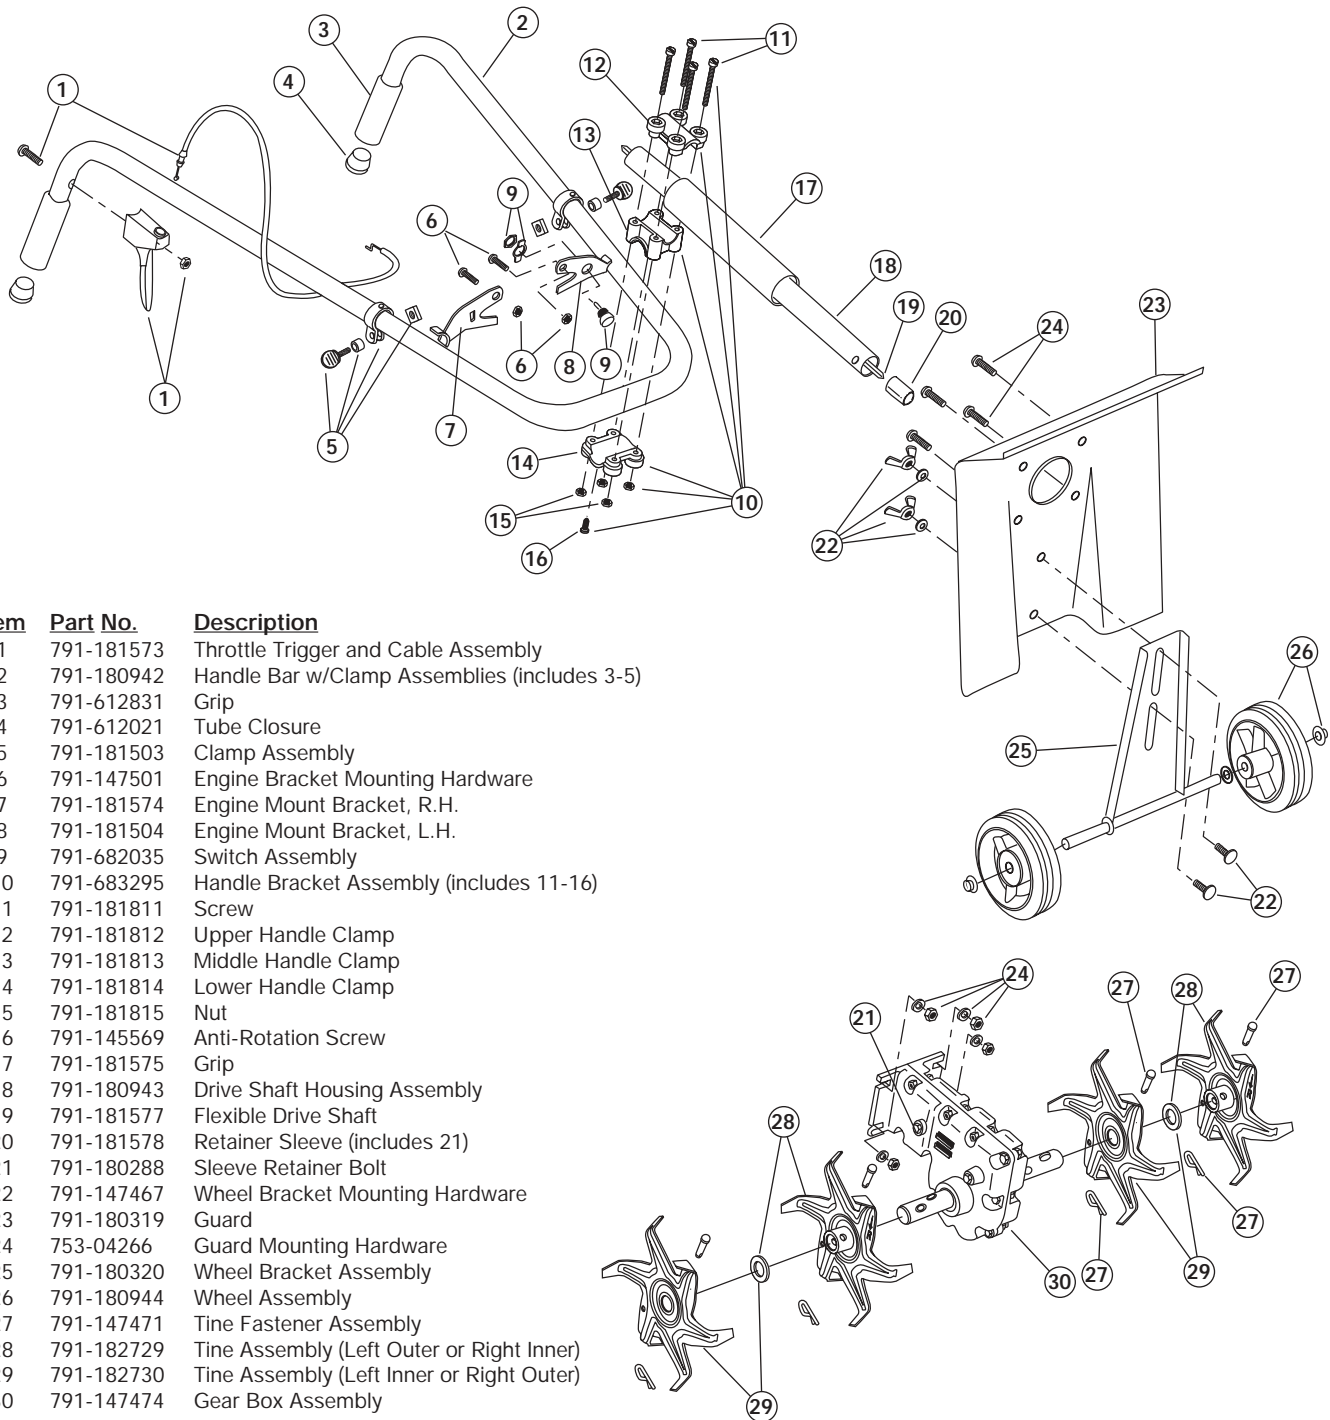

BOOM AND CULTIVATOR PARTS - MODEL 410R

2-CYCLE GAS CULTIVATOR

PPN 21BK410G037

Item	Part No.	Description
1	791-181573	Throttle Trigger and Cable Assembly
2	791-180942	Handle Bar w/Clamp Assemblies (includes 3-5)
3	791-612831	Grip
4	791-612021	Tube Closure
5	791-181503	Clamp Assembly
6	791-147501	Engine Bracket Mounting Hardware
7	791-181574	Engine Mount Bracket, R.H.
8	791-181504	Engine Mount Bracket, L.H.
9	791-682035	Switch Assembly
10	791-683295	Handle Bracket Assembly (includes 11-16)
11	791-181811	Screw
12	791-181812	Upper Handle Clamp
13	791-181813	Middle Handle Clamp
14	791-181814	Lower Handle Clamp
15	791-181815	Nut
16	791-145569	Anti-Rotation Screw
17	791-181575	Grip
18	791-180943	Drive Shaft Housing Assembly
19	791-181577	Flexible Drive Shaft
20	791-181578	Retainer Sleeve (includes 21)
21	791-180288	Sleeve Retainer Bolt
22	791-147467	Wheel Bracket Mounting Hardware
23	791-180319	Guard
24	753-04266	Guard Mounting Hardware
25	791-180320	Wheel Bracket Assembly
26	791-180944	Wheel Assembly
27	791-147471	Tine Fastener Assembly
28	791-182729	Tine Assembly (Left Outer or Right Inner)
29	791-182730	Tine Assembly (Left Inner or Right Outer)
30	791-147474	Gear Box Assembly