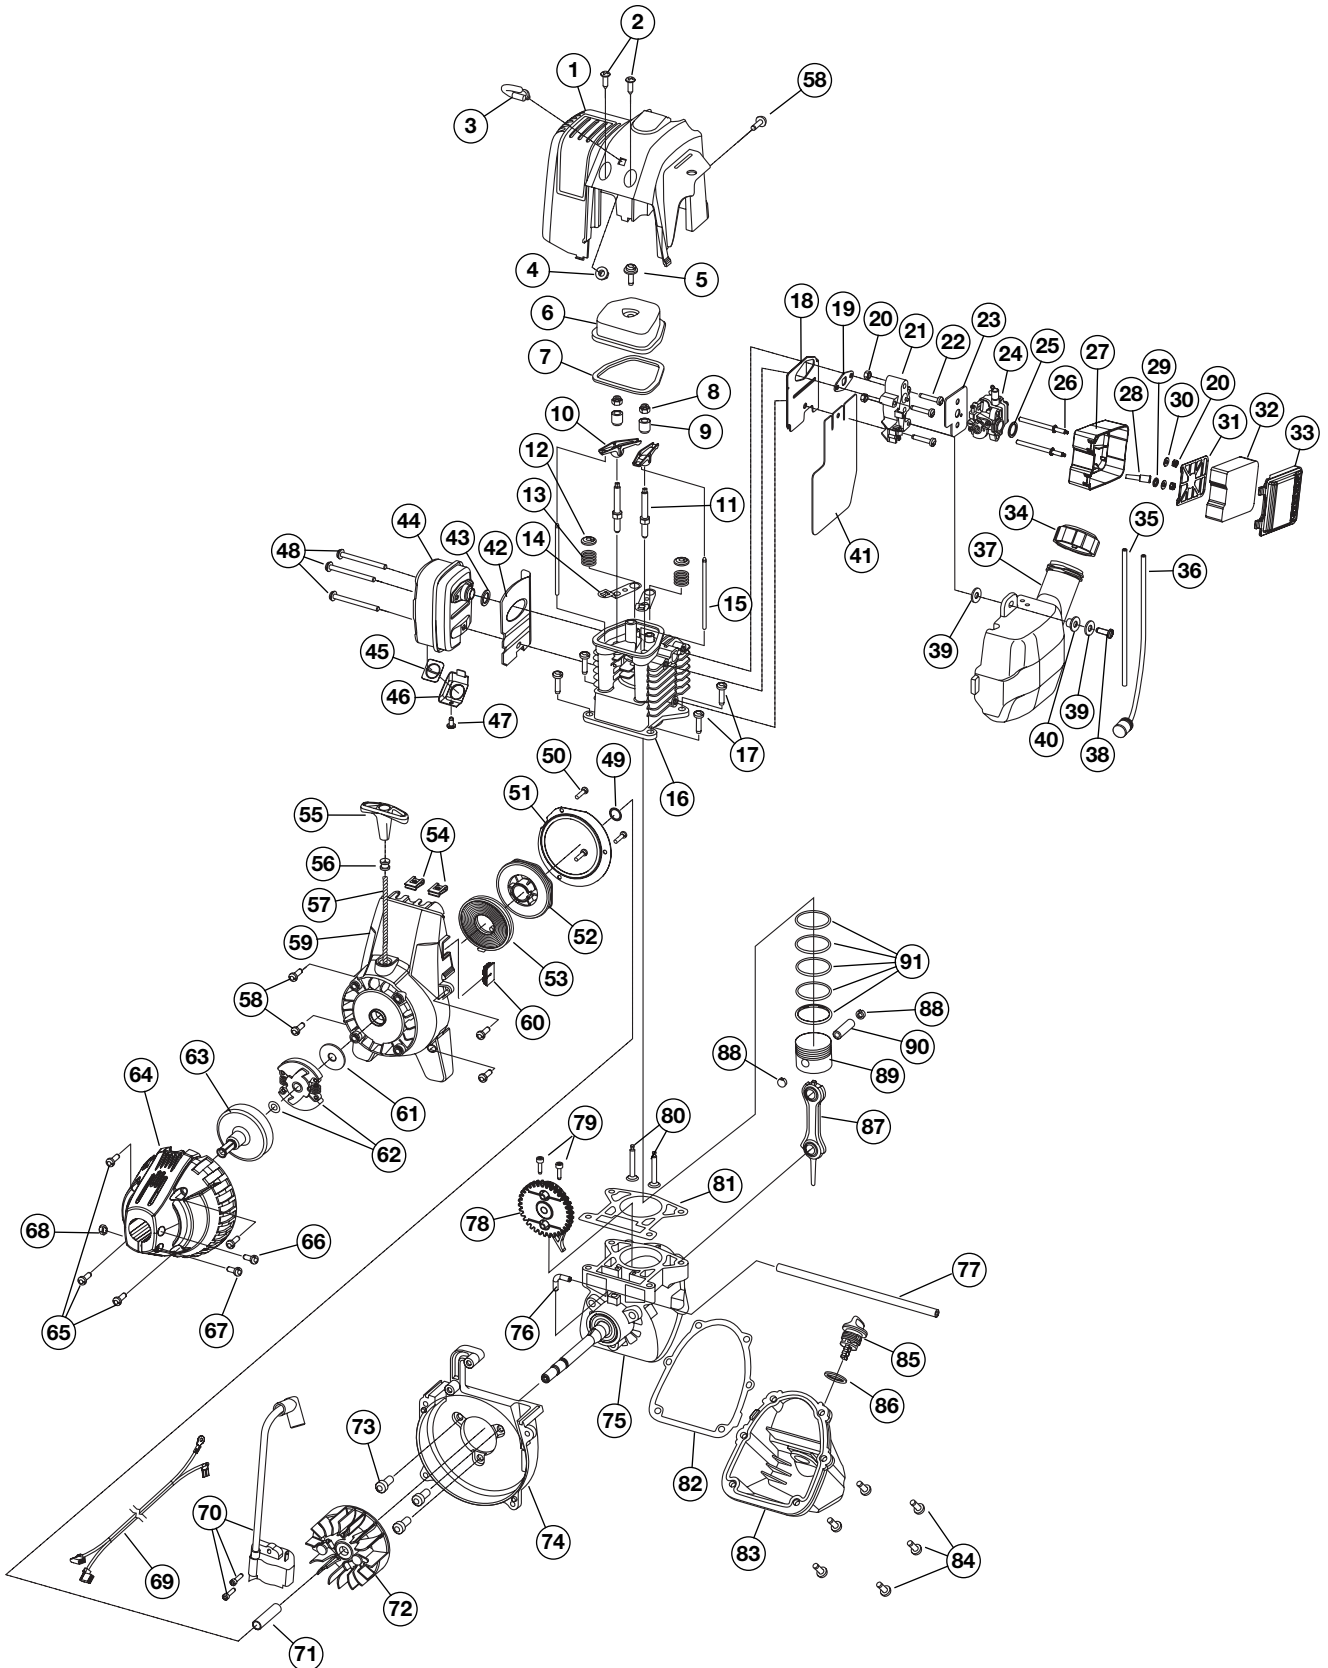

PARTS LIST

REPLACEMENT PARTS - MODEL TB144
4-CYCLE GAS CULTIVATOR

PARTS LIST

**REPLACEMENT PARTS - MODEL TB144
4-CYCLE GAS CULTIVATOR**

<u>Item</u>	<u>Part No.</u>	<u>Description</u>	<u>Item</u>	<u>Part No.</u>	<u>Description</u>
1	753-04028	Engine Cover Assembly (includes 3 & 4)	49	753-04288	Palnut
2	791-181930	Engine Cover Screw	50	753-1202	Plate Screw
3	791-182651	Starter Rope Eyelet	51	753-05074	Pressure Plate Assembly (includes 50)
4	791-182652	Eyelet Nut	52	753-05072	Recoil Pulley Assembly (includes 49 & 57)
5	791-181025	Valve Cover Screw	53	753-04286	Recoil Spring
6	791-182098	Valve Cover	54	791-182366	Nut Clip
7	791-182099	Valve Cover Gasket	55	753-05011	Pull Handle
8	791-182340	Rocker Adjustment Nut	56	791-611061	Rope Guide
9	791-182101	Rocker Arm Pivot	57	791-182661	Rope
10	791-182100	Rocker Arm	58	791-181020	Housing Screw
11	791-182341	Rocker Arm Stud	59	753-05158	Starter Housing Assembly (includes 49-58)
12	791-182103	Valve Spring Retainer	60	791-182537	Wire Grommet
13	791-181038	Valve Spring	61	791-182396	Clutch Washer
14	791-182102	Push Rod Guide	62	753-1238	Clutch with Washer
15	791-181033	Push Rod	63	791-153592	Clutch Drum
16	753-04816	Cylinder Assembly (includes 11-14, 17, 80 & 81)	64	753-05076	Clutch Cover Assembly (includes 65-68)
17	791-181003	Cylinder Screw	65	791-181345	Clutch Cover Screw
18	791-182345	Intake Baffle	66	791-182519	Anti-Rotation Screw
19	791-182749	Carburetor Mount Gasket	67	753-05077	Screw
20	753-04993	Nut	68	791-180217	Nut
21	753-04029	Carburetor Mount (includes 20)	69	753-04039	Lead Wire
22	791-182348	Carburetor Mount Screw	70	753-04040	Ignition Module with Screws
23	791-182732	Carburetor Gasket	71	753-05078	Spacer
24	753-1225	Carburetor with Primer	72	791-182736	Flywheel
25	753-04030	Air Filter O-Gasket	73	791-181861	Screw
26	753-04031	Air Filter Mounting Screw	74	791-182743	Shroud Assembly (includes 73)
27	753-05308	Air Filter Cover Assembly (includes 28, 29, 31-33)	75	753-05079	Crankcase Assembly (includes 76 & 77)
28	791-182097	Breather Tube Assembly	76	791-182375	90° Elbow
29	791-181000	Grommet Washer	77	791-182379	Breather Hose
30	791-182409	Washer	78	753-04919	Cam Bracket Assembly
31	791-182657	Air Filter Plate	79	791-181012	Cam Bracket Screw
32	791-182658	Air Filter	80	791-181040	Valves, Intake and Exhaust
33	791-182659	Air Filter Cover	81	791-182374	Cylinder Gasket
34	753-1229	Fuel Cap	82	791-181018	Oil Pan Gasket
35	791-182352	Fuel Return Line	83	791-182377	Oil Pan (includes 82 & 84)
36	791-182353	Fuel Pick-Up Line with Filter	84	791-181020	Oil Pan Screw
37	753-04034	Fuel Tank Assembly (includes 34-36)	85	753-04041	Dipstick Assembly (includes 86)
38	791-181080	Screw	86	791-182290	O-Ring
39	791-182236	Washer	87	791-181009	Connecting Rod
40	753-04035	Bushing	88	791-181008	Wrist Pin Button
41	791-182356	Fuel Tank Shield	89	753-04878	Piston (includes 91)
42	753-1232	Muffler Baffle	90	753-05176	Wrist Pin
43	791-181048	Muffler Gasket	91	753-04801	Piston Ring Set
44	753-04036	Muffler (includes 43, 45-47)	*	791-180852B	Spark Plug
45	791-180890	Spark Arrestor Screen	*	753-05081	Short Block Assembly (includes 5-17, 75-91)
46	791-181045	Screen Cover			
47	791-181046	Screw			
48	791-182361	Muffler Mounting Screw			
			*	Parts not shown