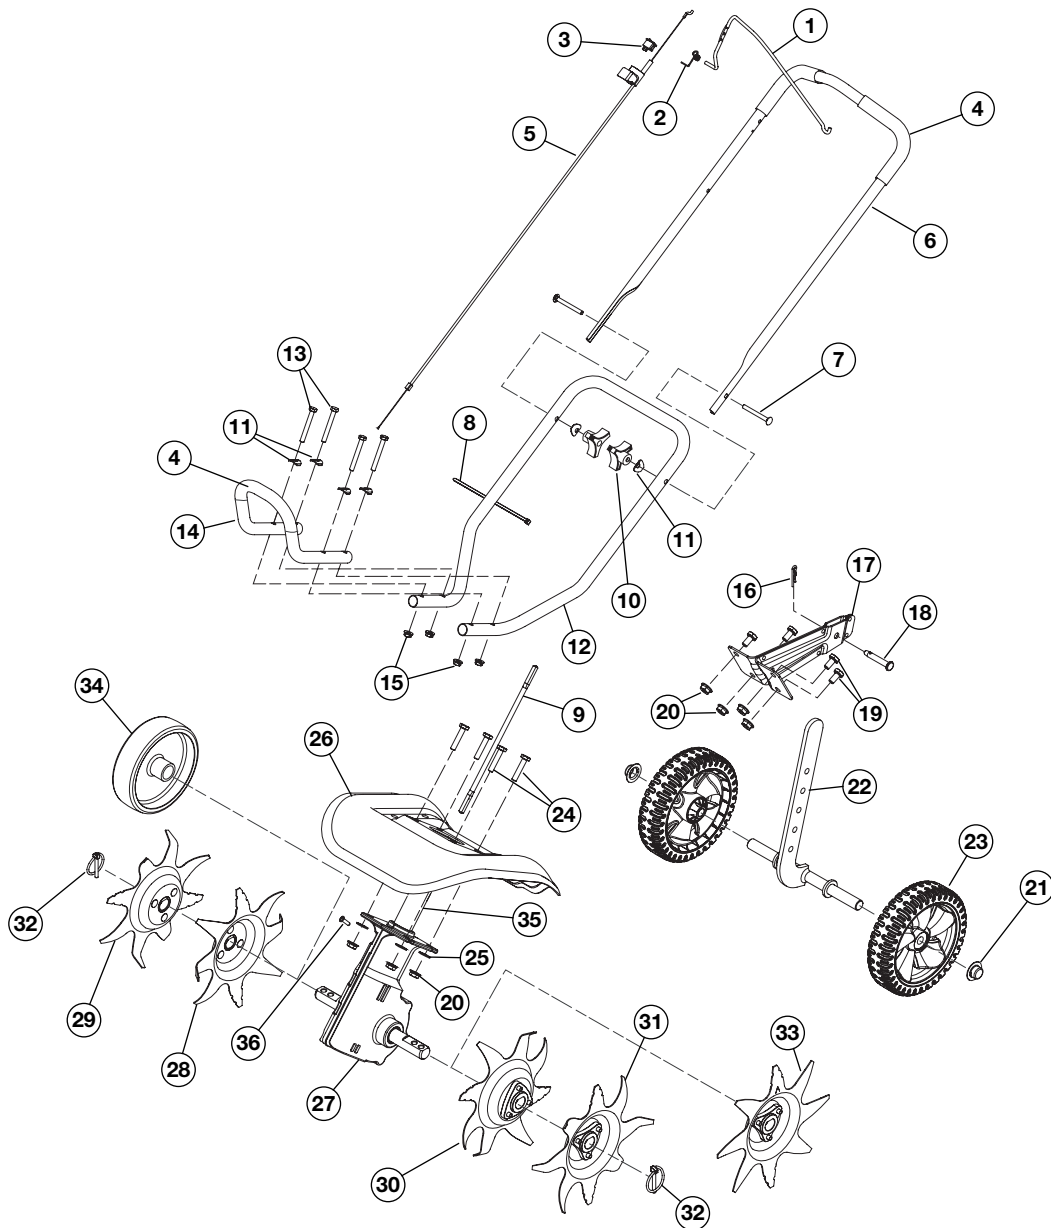

PARTS LIST

**REPLACEMENT PARTS - MODEL TB144
4-CYCLE GAS CULTIVATOR**

Item	Part No.	Description	Item	Part No.	Description
1	753-04042	Trottle Control	19	753-04060	Cap Screw
2	753-04043	Torsion Spring	20	753-04061	Lock Nut
3	791-182673	On/Off Switch	21	753-04062	Cap Push
4	753-04044	Foam Grip	22	753-04063	Wheel Support Bracket Assembly
5	753-04147	Throttle Cable	23	753-04501	Wheel
6	753-04498	Upper Handle	24	753-05001	Cap Screw
7	791-182899	Bolt	25	791-182678	Washer
8	753-04049	Cable Tie	26	753-04502	Tine Shield
9	753-04499	Flex Shaft	27	753-04075	Gear Box Assembly
10	791-182677	Knob	28	753-04074	Inner Tine (right side)
11	753-04052	Shoulder Washer	29	753-04073	Outer Tine (right side)
12	753-04053	Lower Handle	30	753-04072	Inner Tine (left side)
13	753-04054	Screw	31	753-04071	Outer Tine (left side)
14	753-04055	Front Handle	32	753-04070	Click Pin
15	753-04056	Lock Nut	33	753-04069	Edger Tine
16	753-04057	Cotter Pin	34	753-04068	Edger Wheel
17	753-04058	Tailpiece Bracket Assembly	35	753-05469	Drive Shaft Housing
18	753-04059	Clevis Pin	36	791-180288	Anti Rotation Screw