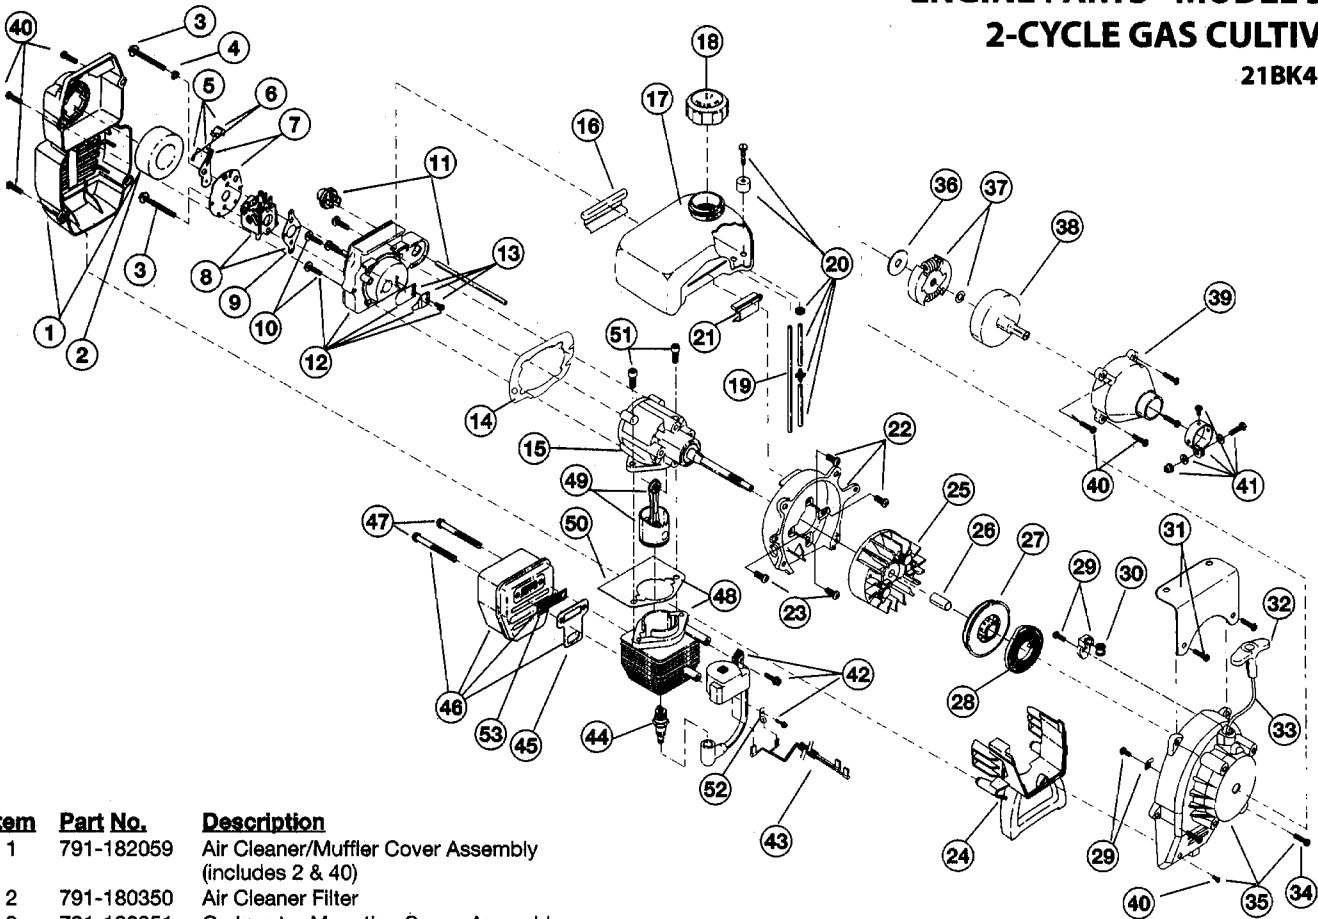

PARTS LIST

ENGINE PARTS - MODEL BL410 2-CYCLE GAS CULTIVATOR 21BK410G163

| Item | Part No. | Description |
|------|------------|--|
| 1 | 791-182059 | Air Cleaner/Muffler Cover Assembly (includes 2 & 40) |
| 2 | 791-180350 | Air Cleaner Filter |
| 3 | 791-180351 | Carburetor Mounting Screw Assembly |
| 4 | 791-180226 | Wavy Washer |
| 5 | 791-182160 | Choke Lever Assembly (includes 6) |
| 6 | 791-182161 | Choke Knob and Screw |
| 7 | 791-182162 | Choke Lever and Plate (includes 5) |
| 8 | 753-04333 | Carburetor Assembly (includes 9 & 20) |
| 9 | 791-610675 | Carburetor Gasket |
| 10 | 791-181860 | Carb Mount Screw |
| 11 | 791-182607 | Primer and Hose Assembly |
| 12 | 753-1196 | Carb Mount Assembly (includes 10 & 14) |
| 13 | 791-684451 | Reed Assembly |
| 14 | 753-1208 | Carburetor Mount Gasket |
| 15 | 753-04369 | Crank Case Service Assembly (includes 10 & 23) |
| 16 | 791-612134 | Rear Mounting Pad |
| 17 | 753-04306 | Fuel Tank Assembly (includes 18-20) |
| 18 | 791-182612 | Fuel Cap Assembly |
| 19 | 791-181168 | Fuel Return Line |
| 20 | 791-682039 | Fuel Line Assembly |
| 21 | 791-145308 | Front Mounting Pad |
| 22 | 791-683065 | Shroud Assembly (includes 23) |
| 23 | 791-181861 | Shroud Screw |
| 24 | 791-182064 | Shroud Extension and Stand |
| 25 | 791-182736 | Flywheel Assembly |
| 26 | 791-181065 | Spacer |
| 27 | 753-04232 | Recoil Pulley Assembly |
| 28 | 791-613102 | Recoil Spring |
| 29 | 791-180930 | Pulley Retainer Assembly |
| 30 | 791-611061 | Rope Guide |
| 31 | 791-180317 | Fuel Tank Guard Assembly |
| 32 | 791-181079 | Pull Handle |
| 33 | 791-613103 | Rope |
| 34 | 791-181912 | Screw |