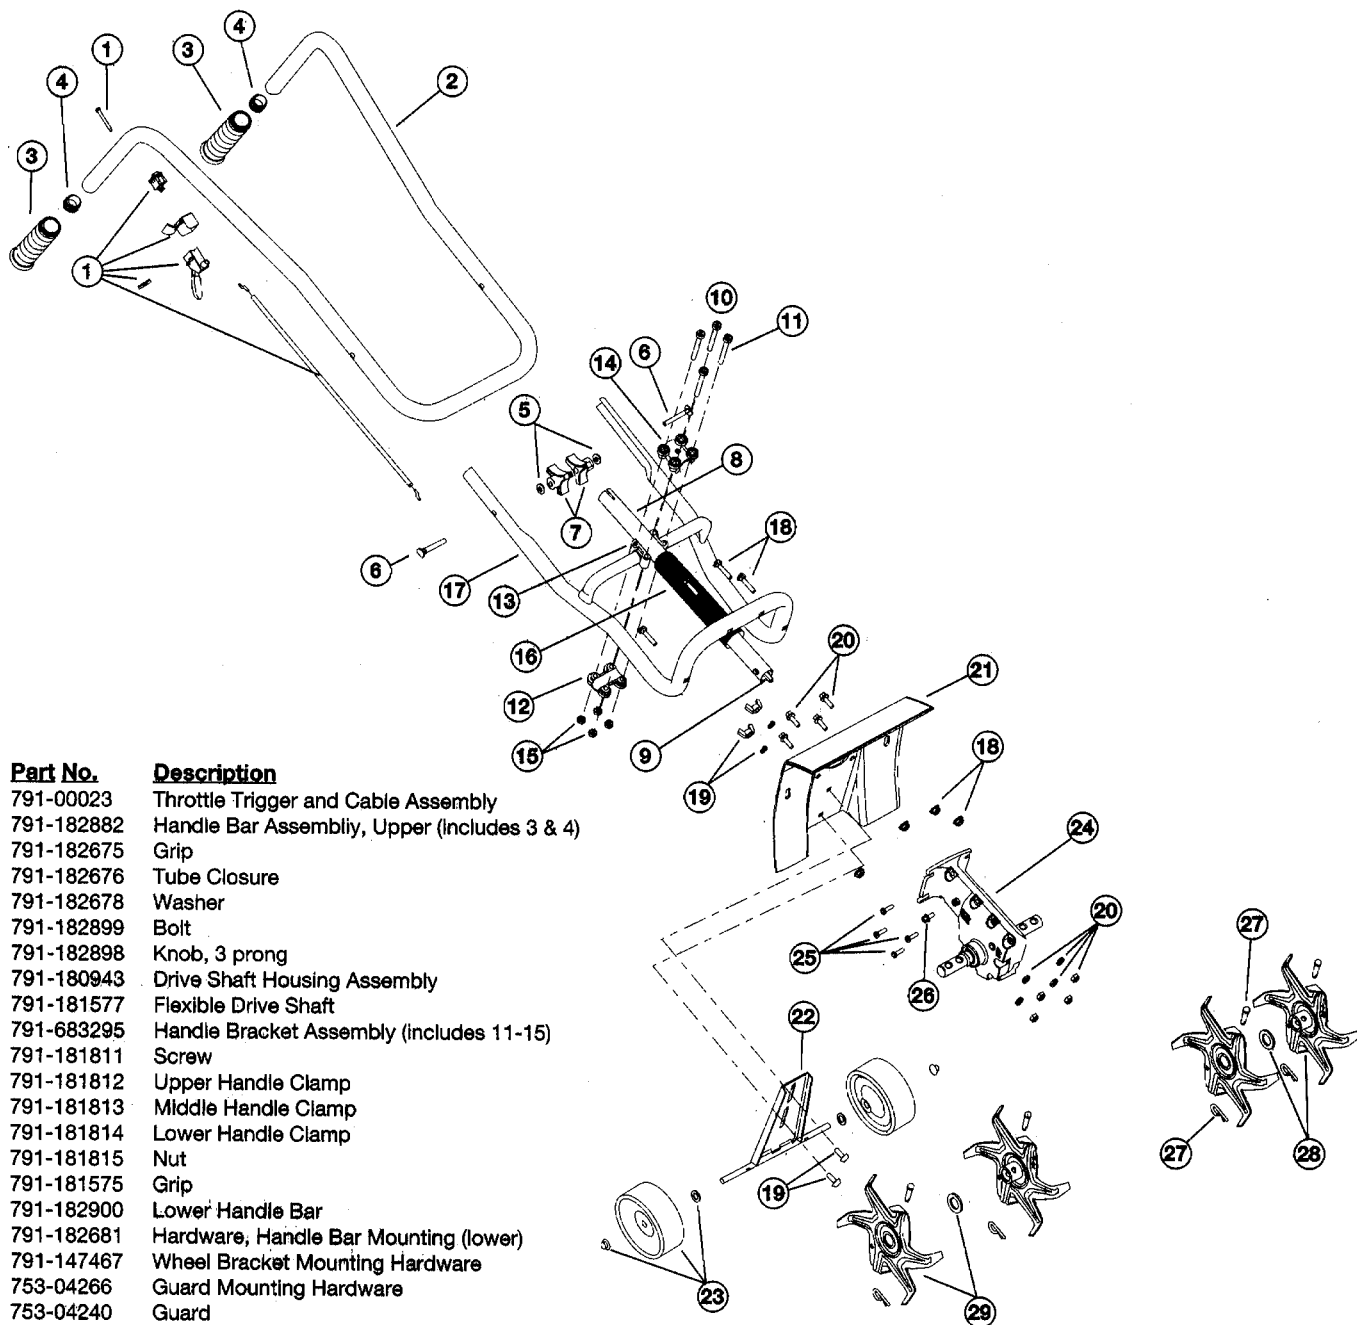

PARTS LIST

BOOM AND CULTIVATOR PARTS - MODEL BL410 2-CYCLE GAS CULTIVATOR 21BK410G163

Item	Part No.	Description
1	791-00023	Throttle Trigger and Cable Assembly
2	791-182882	Handle Bar Assembly, Upper (includes 3 & 4)
3	791-182675	Grip
4	791-182676	Tube Closure
5	791-182678	Washer
6	791-182899	Bolt
7	791-182898	Knob, 3 prong
8	791-180943	Drive Shaft Housing Assembly
9	791-181577	Flexible Drive Shaft
10	791-683295	Handle Bracket Assembly (includes 11-15)
11	791-181811	Screw
12	791-181812	Upper Handle Clamp
13	791-181813	Middle Handle Clamp
14	791-181814	Lower Handle Clamp
15	791-181815	Nut
16	791-181575	Grip
17	791-182900	Lower Handle Bar
18	791-182681	Hardware, Handle Bar Mounting (lower)
19	791-147467	Wheel Bracket Mounting Hardware
20	753-04266	Guard Mounting Hardware
21	753-04240	Guard
22	791-180320	Wheel Bracket Assembly
23	791-180944	Wheel Assembly
24	791-147474	Gear Box Assembly
25	791-182195	Screw
26	791-180288	Sleeve Retainer Bolt
27	791-147473	Tine Fastener Assembly
28	791-182729	Tine Assembly (Left Outer or Right Inner)
29	791-182730	Tine Assembly (Left Inner or Right Outer)

Optional Accessories

* 791-147543 2-Cycle Oil

* not shown