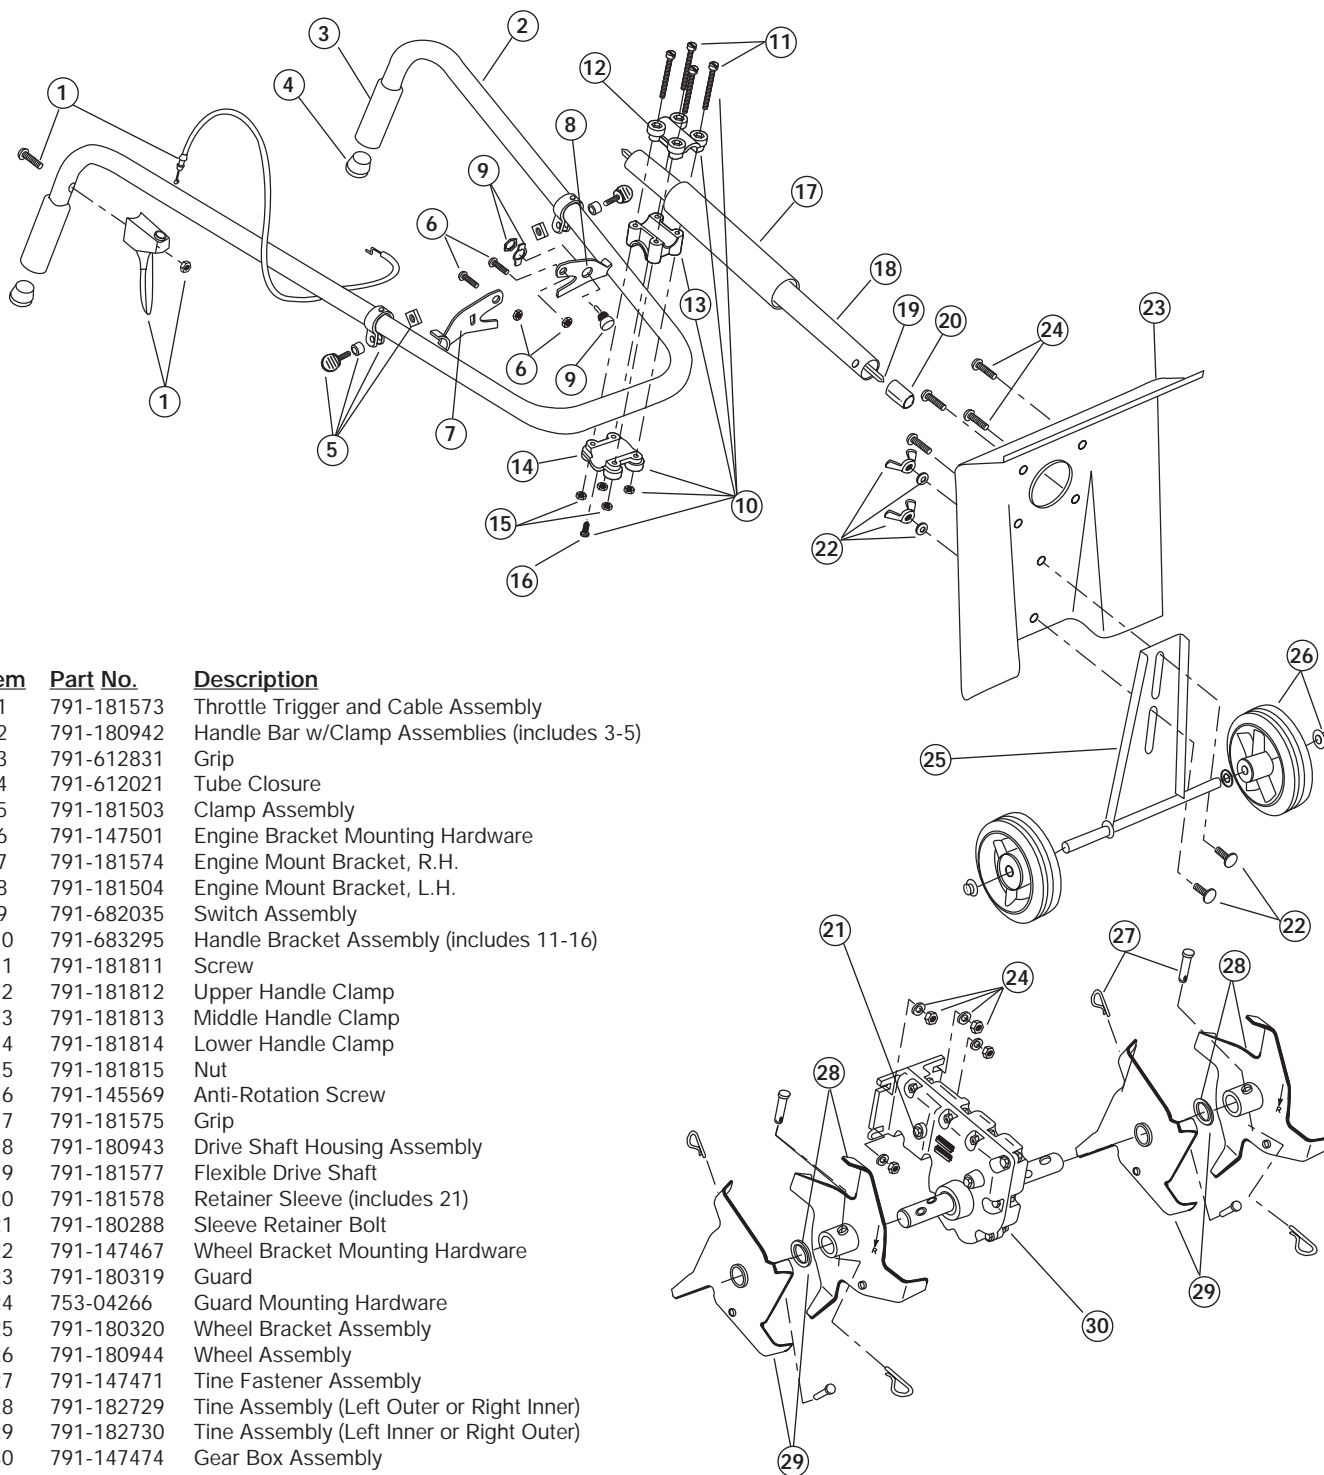

BOOM AND CULTIVATOR PARTS - MODEL 410R

2-CYCLE GAS CULTIVATOR

PPN 21AK410G034

Item	Part No.	Description
1	791-181573	Throttle Trigger and Cable Assembly
2	791-180942	Handle Bar w/Clamp Assemblies (includes 3-5)
3	791-612831	Grip
4	791-612021	Tube Closure
5	791-181503	Clamp Assembly
6	791-147501	Engine Bracket Mounting Hardware
7	791-181574	Engine Mount Bracket, R.H.
8	791-181504	Engine Mount Bracket, L.H.
9	791-682035	Switch Assembly
10	791-683295	Handle Bracket Assembly (includes 11-16)
11	791-181811	Screw
12	791-181812	Upper Handle Clamp
13	791-181813	Middle Handle Clamp
14	791-181814	Lower Handle Clamp
15	791-181815	Nut
16	791-145569	Anti-Rotation Screw
17	791-181575	Grip
18	791-180943	Drive Shaft Housing Assembly
19	791-181577	Flexible Drive Shaft
20	791-181578	Retainer Sleeve (includes 21)
21	791-180288	Sleeve Retainer Bolt
22	791-147467	Wheel Bracket Mounting Hardware
23	791-180319	Guard
24	753-04266	Guard Mounting Hardware
25	791-180320	Wheel Bracket Assembly
26	791-180944	Wheel Assembly
27	791-147471	Tine Fastener Assembly
28	791-182729	Tine Assembly (Left Outer or Right Inner)
29	791-182730	Tine Assembly (Left Inner or Right Outer)
30	791-147474	Gear Box Assembly