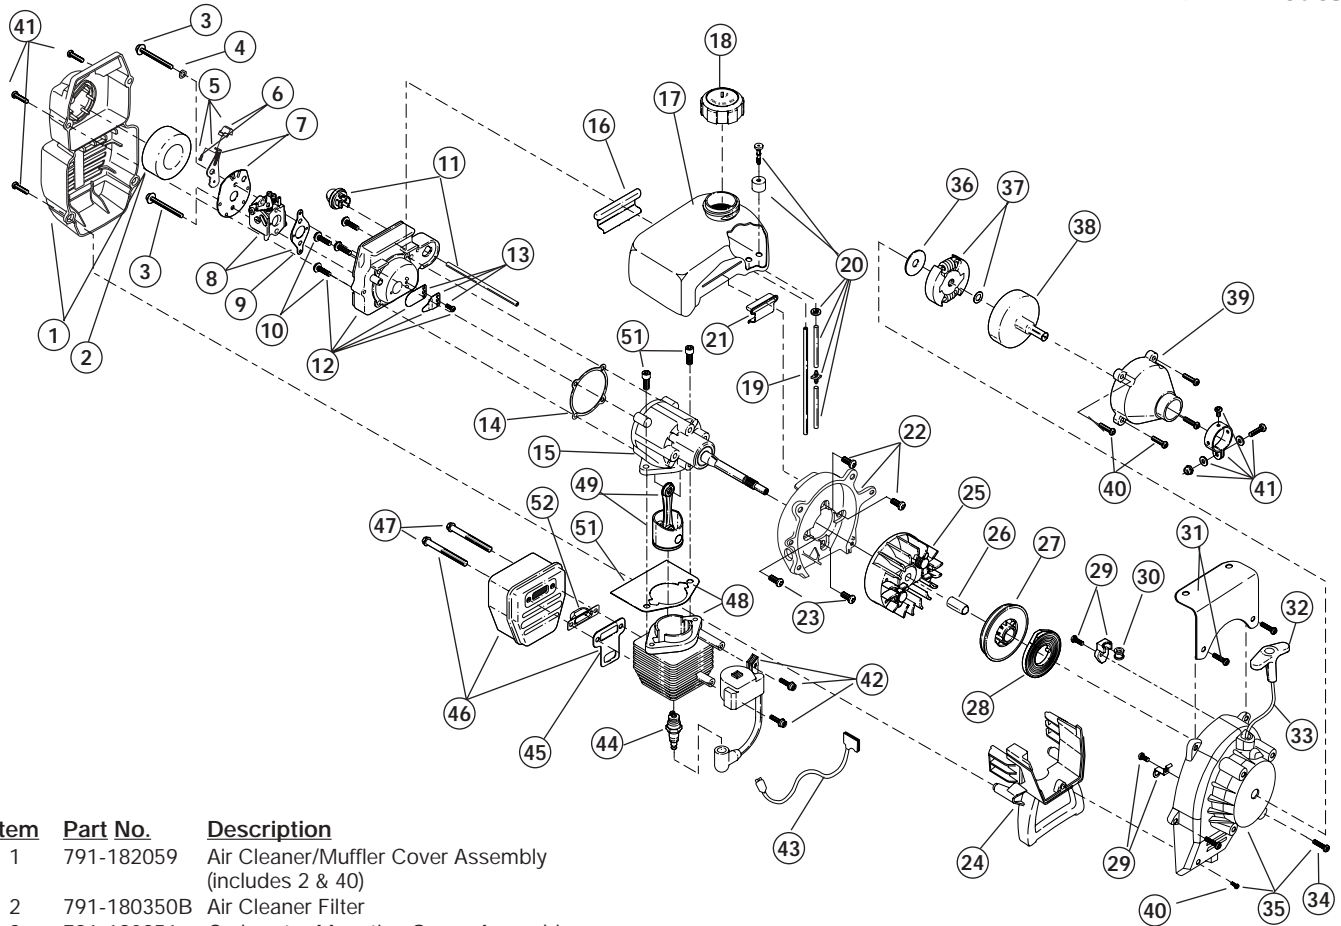

ENGINE PARTS - MODEL 410R 2-CYCLE GAS CULTIVATOR

PPN 21AK410G034

Item	Part No.	Description
1	791-182059	Air Cleaner/Muffler Cover Assembly (includes 2 & 40)
2	791-180350B	Air Cleaner Filter
3	791-180351	Carburetor Mounting Screw Assembly
4	791-180226	Wavey Washer
5	753-04418	Choke Lever Assembly (includes 6)
6	791-182070	Choke Knob and Screw
7	753-04419	Choke Lever and Plate (includes 5)
8	791-182875	Carburetor Assembly (includes 9 & 20)
9	791-610675	Carburetor Gasket
10	791-181860	Carb Mount Screw
11	791-683974B	Primer and Hose Assembly
12	791-182063	Carb Mount Assembly (includes 10 & 13)
13	791-684451	Reed Assembly
14	791-612115	Carburetor Mount Gasket
15	791-180026	Crank Case Service Assembly (includes 10 & 23)
16	791-612134	Rear Mounting Pad
17	753-04306	Fuel Tank Assembly (includes 18-21)
18	791-182438	Fuel Cap Assembly
19	791-181168	Fuel Return Line
20	791-682039	Fuel Line Assembly
21	791-145308	Front Mounting Pad
22	791-683065	Shroud Assembly (includes 23)
23	791-181861	Shroud Screw
24	791-182064	Shroud Extension and Stand
25	791-180929	Flywheel Assembly
26	791-181065	Spacer
27	753-04232	Recoil Pulley Assembly
28	791-613102	Recoil Spring
29	791-180930	Pulley Retainer Assembly
30	791-611061	Rope Guide
31	791-180317	Fuel Tank Guard Assembly
32	791-181079	Pull Handle
33	791-613103	Rope
34	791-181912	Housing Screw