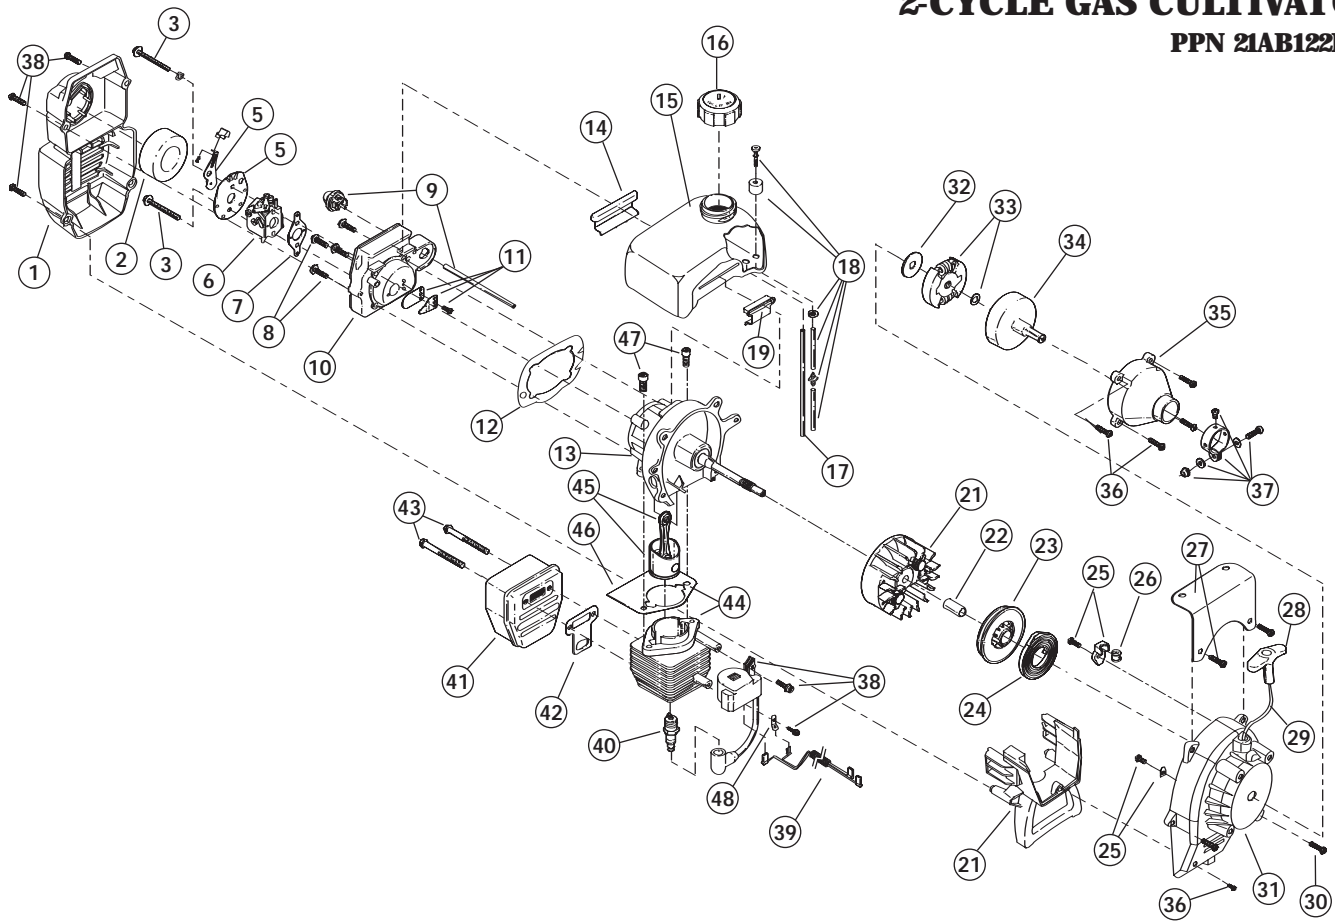

# ENGINE PARTS - YARD MAN CULTIVATOR 2-CYCLE GAS CULTIVATOR

PPN 21AB122R901

Item	Part No.	Description
1	753-04810	Air Cleaner Assembly (includes 2 & 36)
2	791-180350B	Air Cleaner Filter
3	791-180351	Carburetor Mounting Screw Assembly
4	753-04227	Choke Lever
5	753-1194	Choke Plate
6	753-04318	Carburetor Assembly (includes 7 & 18)
7	791-610675	Carburetor Gasket
8	791-181860	Carb Mount Screw
9	791-683974B	Primer and Hose Assembly
10	753-1196	Carb Mount Assembly (includes 8, 11 & 12)
11	791-684451	Reed Assembly
12	753-1208	Carburetor Mount Gasket
13	753-04922	Crank Case Service Assembly (includes 8)
14	791-612134	Rear Mounting Pad
15	753-04306	Fuel Tank Assembly (includes 16-18)
16	791-182612	Fuel Cap Assembly
17	791-181086	Fuel Return Line
18	791-682039	Fuel Line Assembly
19	791-145308	Front Mounting Pad
20	753-04611	Shroud Extension and Stand (includes 36)
21	791-182736	Flywheel Assembly
22	791-181065	Spacer
23	753-1199	Recoil Pulley
24	791-613102	Recoil Spring
25	791-180930	Pulley Retainer Assembly
26	791-611061	Rope Guide
27	791-180317	Fuel Tank Guard Assembly
28	791-181079	Pull Handle
29	791-613103	Rope
30	791-181912	Housing Screw