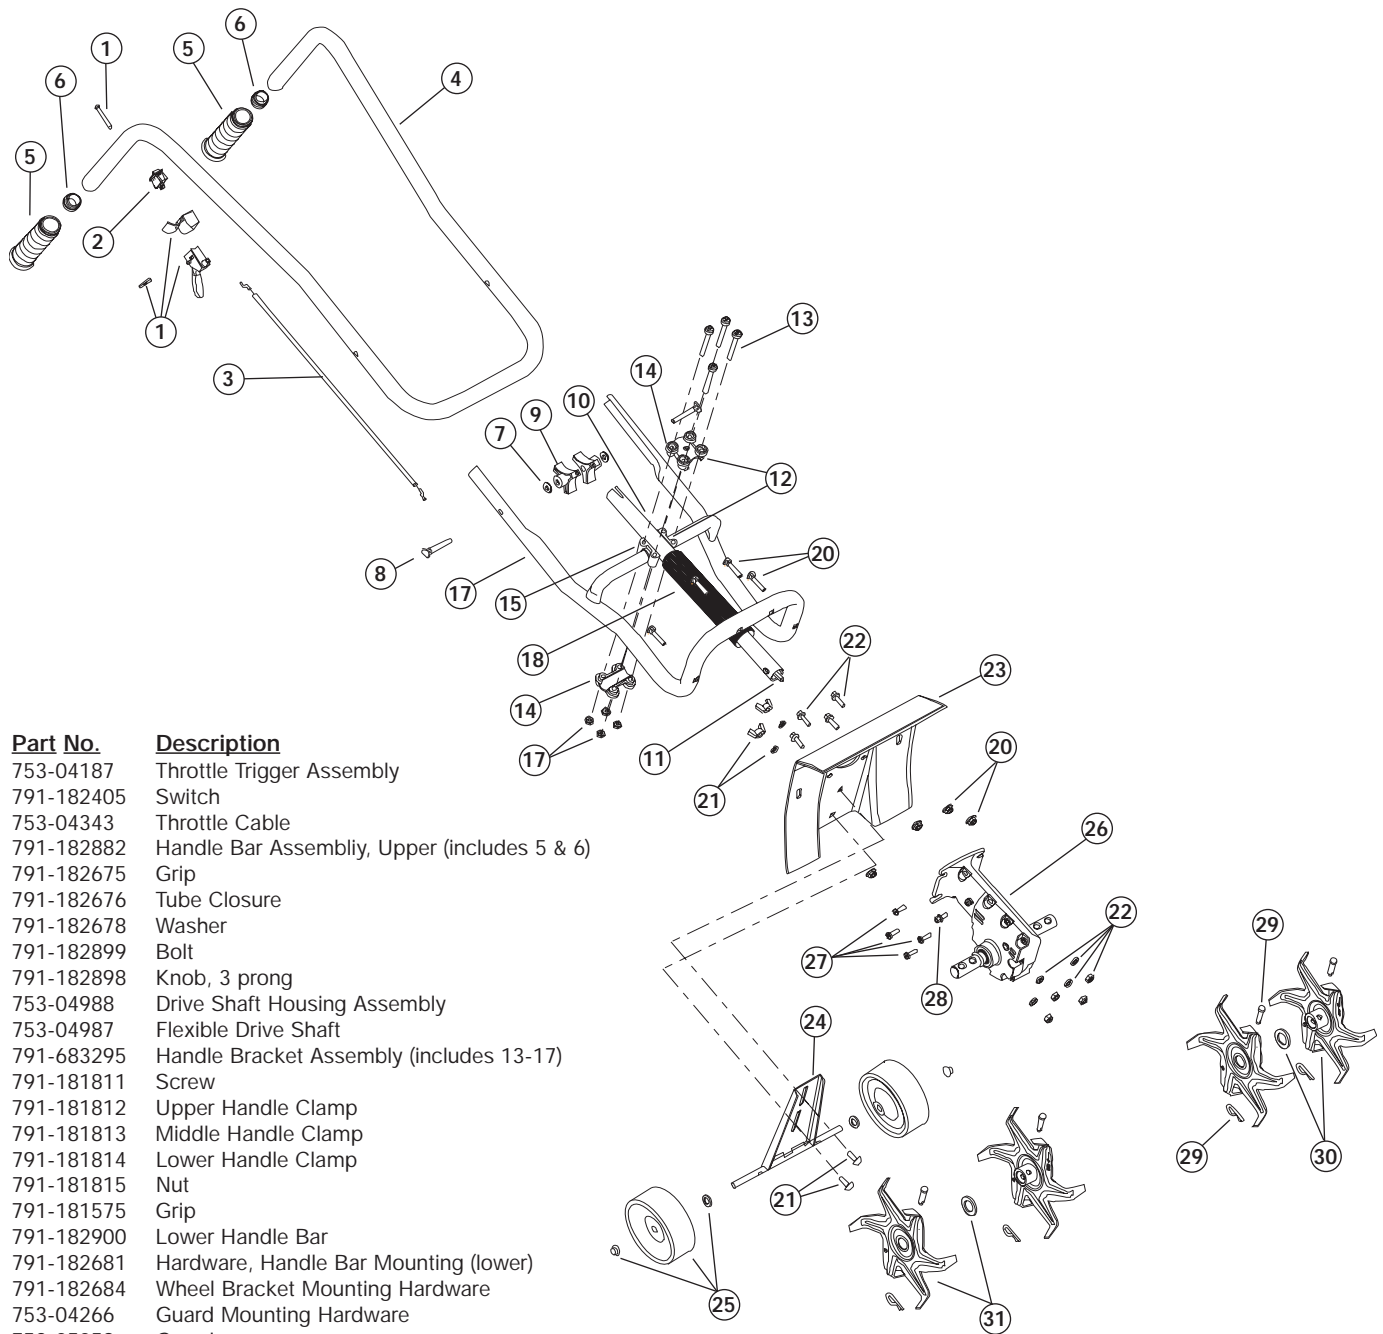

BOOM AND CULTIVATOR PARTS - YARD MAN CULTIVATOR

2-CYCLE GAS CULTIVATOR

PPN 21AB122R901

Item	Part No.	Description
1	753-04187	Throttle Trigger Assembly
2	791-182405	Switch
3	753-04343	Throttle Cable
4	791-182882	Handle Bar Assembly, Upper (includes 5 & 6)
5	791-182675	Grip
6	791-182676	Tube Closure
7	791-182678	Washer
8	791-182899	Bolt
9	791-182898	Knob, 3 prong
10	753-04988	Drive Shaft Housing Assembly
11	753-04987	Flexible Drive Shaft
12	791-683295	Handle Bracket Assembly (includes 13-17)
13	791-181811	Screw
14	791-181812	Upper Handle Clamp
15	791-181813	Middle Handle Clamp
16	791-181814	Lower Handle Clamp
17	791-181815	Nut
18	791-181575	Grip
19	791-182900	Lower Handle Bar
20	791-182681	Hardware, Handle Bar Mounting (lower)
21	791-182684	Wheel Bracket Mounting Hardware
22	753-04266	Guard Mounting Hardware
23	753-05058	Guard
24	791-180320	Wheel Bracket Assembly (Black & White Wheels)
24	753-05024	Wheel Bracket Assembly (Solid Black Wheels)
25	791-180944	Wheel Assembly (Black & White Wheels)
25	753-04437	Wheel Assembly (Solid Black Wheels)
26	791-147474	Gear Box Assembly
27	791-182195	Screw
28	791-180288	Sleeve Retainer Bolt
29	791-147473	Tine Fastener Assembly
30	791-182729	Tine Assembly (Left Outer or Right Inner)
31	791-182730	Tine Assembly (Left Inner or Right Outer)

* not shown