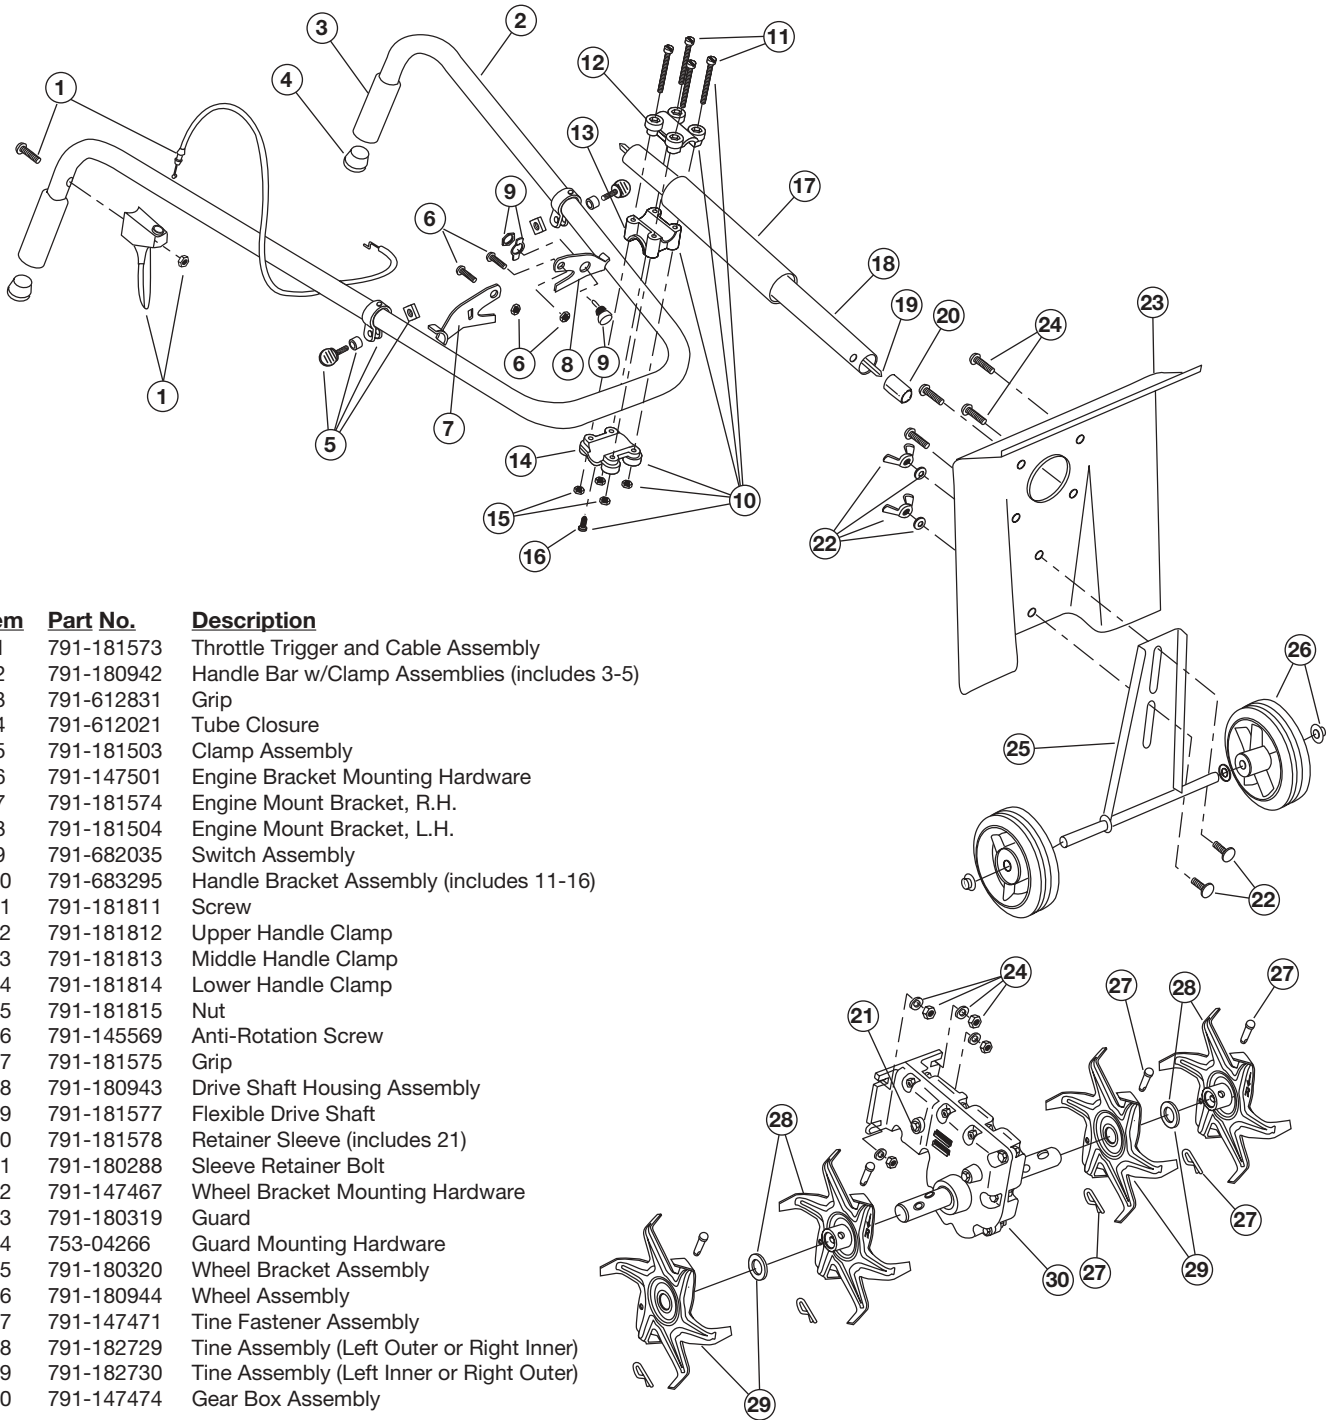

BOOM AND CULTIVATOR PARTS - MODEL 410R

2-CYCLE PETROL CULTIVATOR

PPN 21-410R637

Item	Part No.	Description
1	791-181573	Throttle Trigger and Cable Assembly
2	791-180942	Handle Bar w/Clamp Assemblies (includes 3-5)
3	791-612831	Grip
4	791-612021	Tube Closure
5	791-181503	Clamp Assembly
6	791-147501	Engine Bracket Mounting Hardware
7	791-181574	Engine Mount Bracket, R.H.
8	791-181504	Engine Mount Bracket, L.H.
9	791-682035	Switch Assembly
10	791-683295	Handle Bracket Assembly (includes 11-16)
11	791-181811	Screw
12	791-181812	Upper Handle Clamp
13	791-181813	Middle Handle Clamp
14	791-181814	Lower Handle Clamp
15	791-181815	Nut
16	791-145569	Anti-Rotation Screw
17	791-181575	Grip
18	791-180943	Drive Shaft Housing Assembly
19	791-181577	Flexible Drive Shaft
20	791-181578	Retainer Sleeve (includes 21)
21	791-180288	Sleeve Retainer Bolt
22	791-147467	Wheel Bracket Mounting Hardware
23	791-180319	Guard
24	753-04266	Guard Mounting Hardware
25	791-180320	Wheel Bracket Assembly
26	791-180944	Wheel Assembly
27	791-147471	Tine Fastener Assembly
28	791-182729	Tine Assembly (Left Outer or Right Inner)
29	791-182730	Tine Assembly (Left Inner or Right Outer)
30	791-147474	Gear Box Assembly