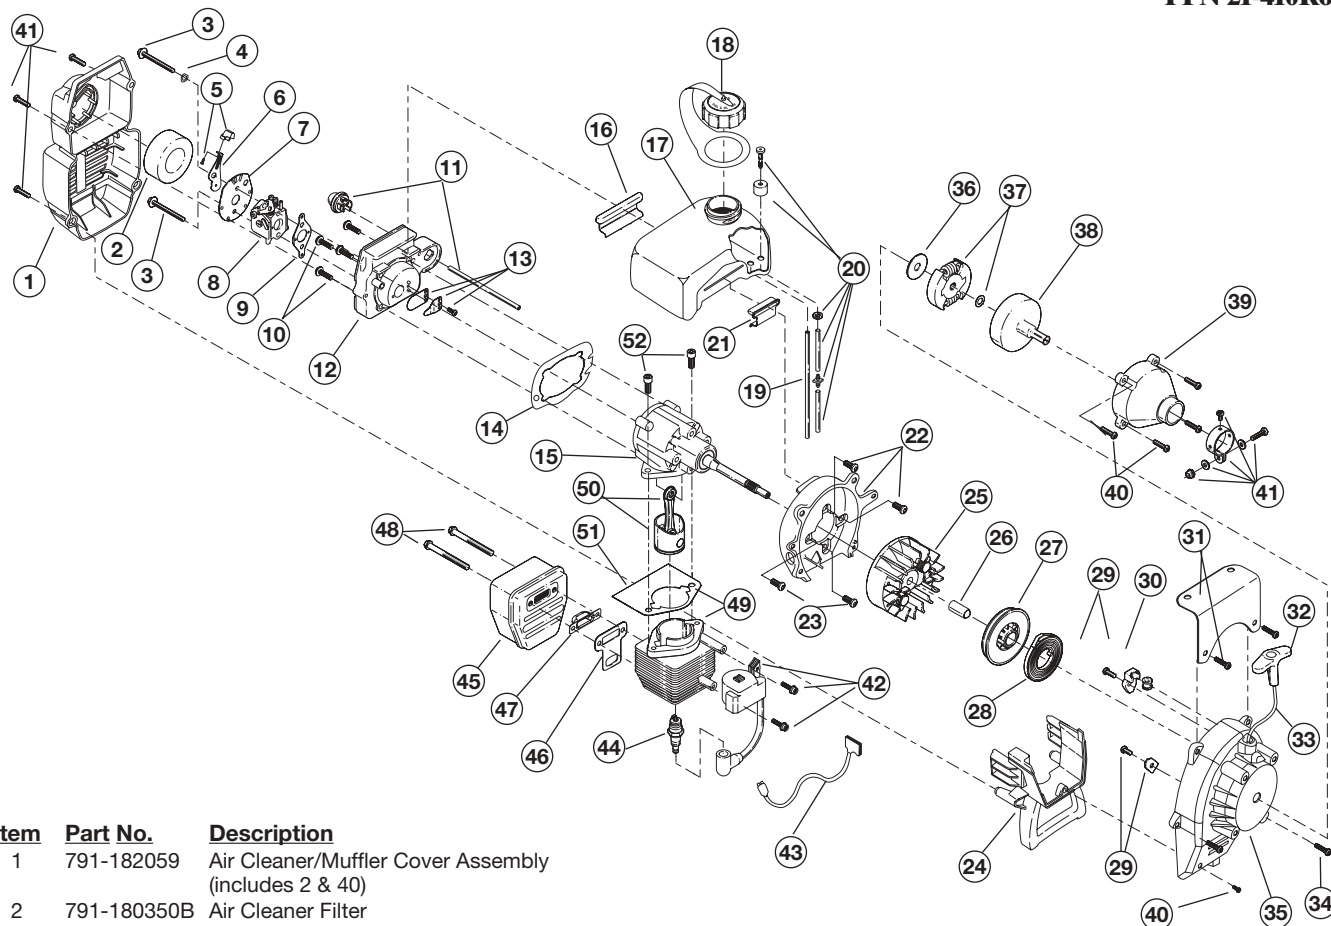

ENGINE PARTS - MODEL 410R 2-CYCLE PETROL CULTIVATOR

PPN 21-410R637

Item	Part No.	Description
1	791-182059	Air Cleaner/Muffler Cover Assembly (includes 2 & 40)
2	791-180350B	Air Cleaner Filter
3	791-180351	Carburetor Mounting Screw Assembly
4	791-180226	Wavey Washer
5	791-182070	Choke Knob and Screw
6	753-04418	Choke Lever Assembly (includes 5)
7	753-04419	Choke Lever and Plate (includes 6)
8	753-04333	Carburetor Assembly (includes 9 & 20)
9	791-610675	Carburetor Gasket
10	791-181860	Carb Mount Screw
11	791-683974B	Primer and Hose Assembly
12	791-182063	Carb Mount Assembly (includes 10 & 13)
13	791-684451	Reed Assembly
14	791-612115	Carburetor Mount Gasket
15	753-04369	Crank Case Service Assembly (includes 10 & 23)
16	791-612134	Rear Mounting Pad
17	753-04306	Fuel Tank Assembly (includes 18-21)
18	753-04100	Fuel Cap Assembly
19	791-181168	Fuel Return Line
20	791-682039	Fuel Line Assembly
21	791-145308	Front Mounting Pad
22	791-683065	Shroud Assembly (includes 23)
23	791-181861	Shroud Screw
24	791-182064	Shroud Extension and Stand
25	791-182736	Flywheel Assembly
26	791-181065	Spacer
27	753-04232	Recoil Pulley Assembly
28	791-613102	Recoil Spring
29	791-180930	Pulley Retainer Assembly
30	791-611061	Rope Guide
31	791-180317	Fuel Tank Guard Assembly
32	791-181079	Pull Handle
33	791-613103	Rope
34	791-181912	Housing Screw