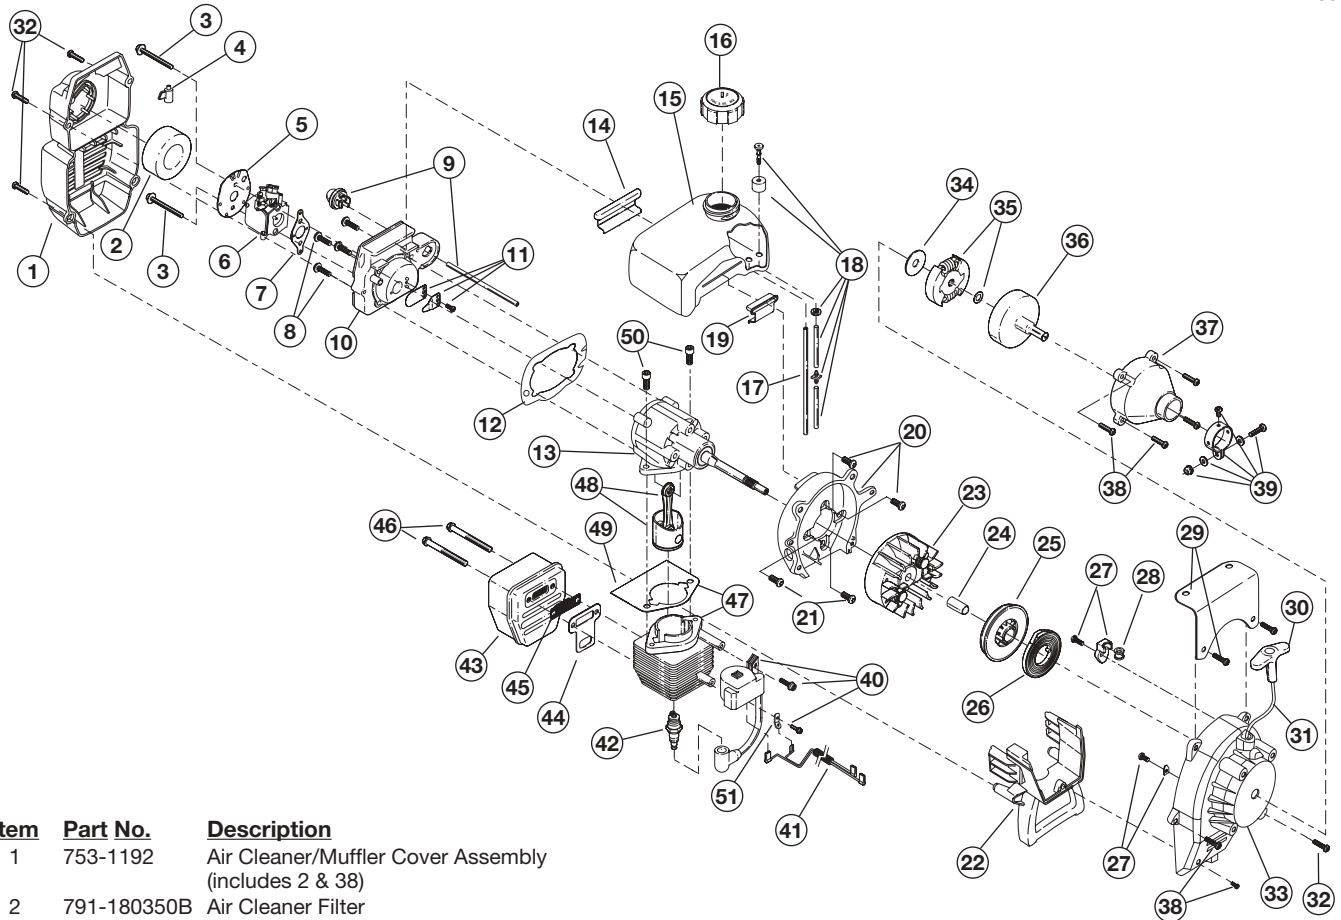

ENGINE PARTS - MODEL 410r 2-CYCLE GAS CULTIVATOR

PPN 21A-121R034

Item	Part No.	Description
1	753-1192	Air Cleaner/Muffler Cover Assembly (includes 2 & 38)
2	791-180350B	Air Cleaner Filter
3	791-180351	Carburetor Mounting Screw Assembly
4	753-04227	Choke Lever
5	753-1194	Choke Plate
6	753-04331	Carburetor Assembly
7	791-610675	Carburetor Gasket
8	791-181860	Carb Mount Screw
9	791-683974	Primer and Hose Assembly
10	753-1196	Carb Mount Assembly (includes 8 & 11)
11	791-684451	Reed Assembly
12	753-1208	Carburetor Mount Gasket
13	791-182791	Crank Case Service Assembly (includes 10 & 21)
14	791-612134	Rear Mounting Pad
15	753-04306	Fuel Tank Assembly (includes 16-18)
16	791-182438	Fuel Cap Assembly
17	791-181086	Fuel Return Line
18	791-682039	Fuel Line Assembly
19	791-145308	Front Mounting Pad
20	791-683065	Shroud Assembly (includes 23)
21	791-181861	Shroud Screw
22	791-182064	Shroud Extension & Stand (includes 38)
23	791-182736	Flywheel Assembly
24	791-181065	Spacer
25	753-04232	Recoil Pulley Assembly
26	791-613102	Recoil Spring
27	791-180930	Pulley Retainer Assembly
28	791-611061	Rope Guide
29	791-180317	Fuel Tank Guard Assembly (includes 32)
30	791-181079	Pull Handle
31	791-613103	Rope
32	791-181912	Housing Screw