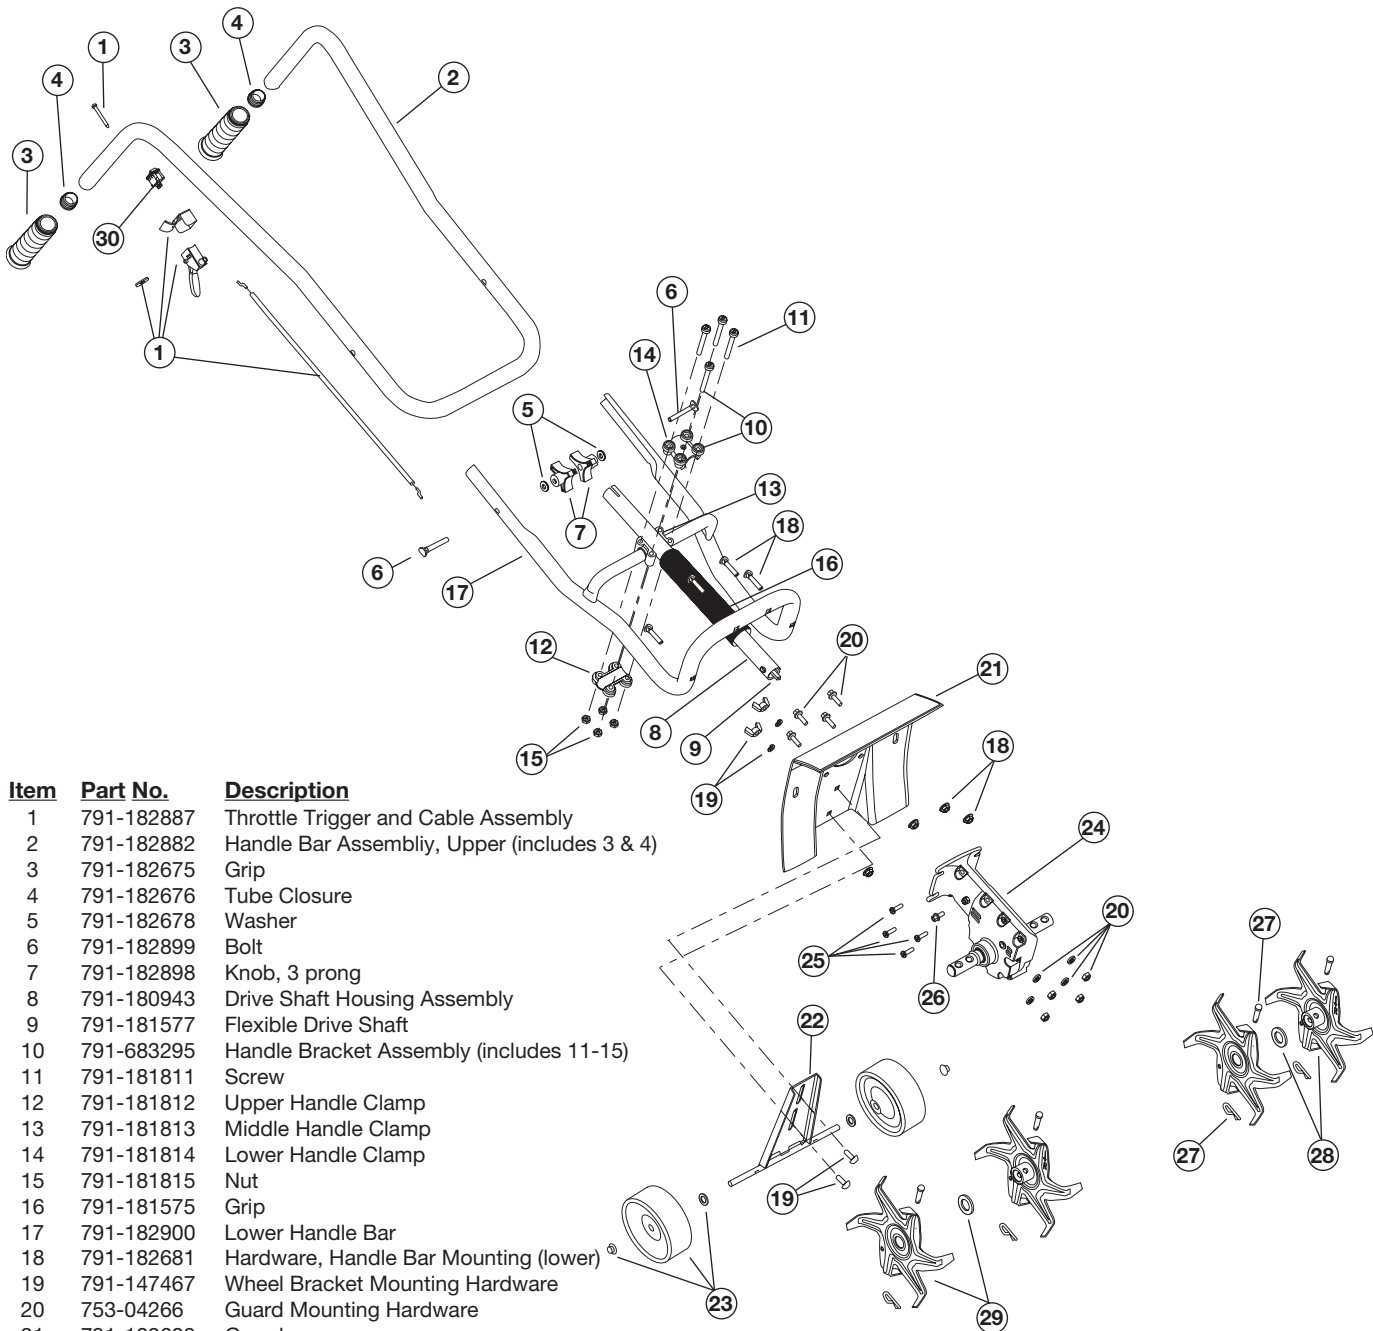

BOOM AND CULTIVATOR PARTS - MODEL 410r

2-CYCLE GAS CULTIVATOR

PPN 21A-121R034

Item	Part No.	Description
1	791-182887	Throttle Trigger and Cable Assembly
2	791-182882	Handle Bar Assembly, Upper (includes 3 & 4)
3	791-182675	Grip
4	791-182676	Tube Closure
5	791-182678	Washer
6	791-182899	Bolt
7	791-182898	Knob, 3 prong
8	791-180943	Drive Shaft Housing Assembly
9	791-181577	Flexible Drive Shaft
10	791-683295	Handle Bracket Assembly (includes 11-15)
11	791-181811	Screw
12	791-181812	Upper Handle Clamp
13	791-181813	Middle Handle Clamp
14	791-181814	Lower Handle Clamp
15	791-181815	Nut
16	791-181575	Grip
17	791-182900	Lower Handle Bar
18	791-182681	Hardware, Handle Bar Mounting (lower)
19	791-147467	Wheel Bracket Mounting Hardware
20	753-04266	Guard Mounting Hardware
21	791-182683	Guard
22	791-180320	Wheel Bracket Assembly
23	791-180944	Wheel Assembly
24	791-147474	Gear Box Assembly
25	791-182195	Screw
26	791-180288	Sleeve Retainer Bolt
27	791-147473	Tine Fastener Assembly
28	791-182729	Tine Assembly (Left Outer or Right Inner)
29	791-182730	Tine Assembly (Left Inner or Right Outer)
30	791-182405	Switch

Optional Accessories

* 791-147543 2-Cycle Oil

* not shown