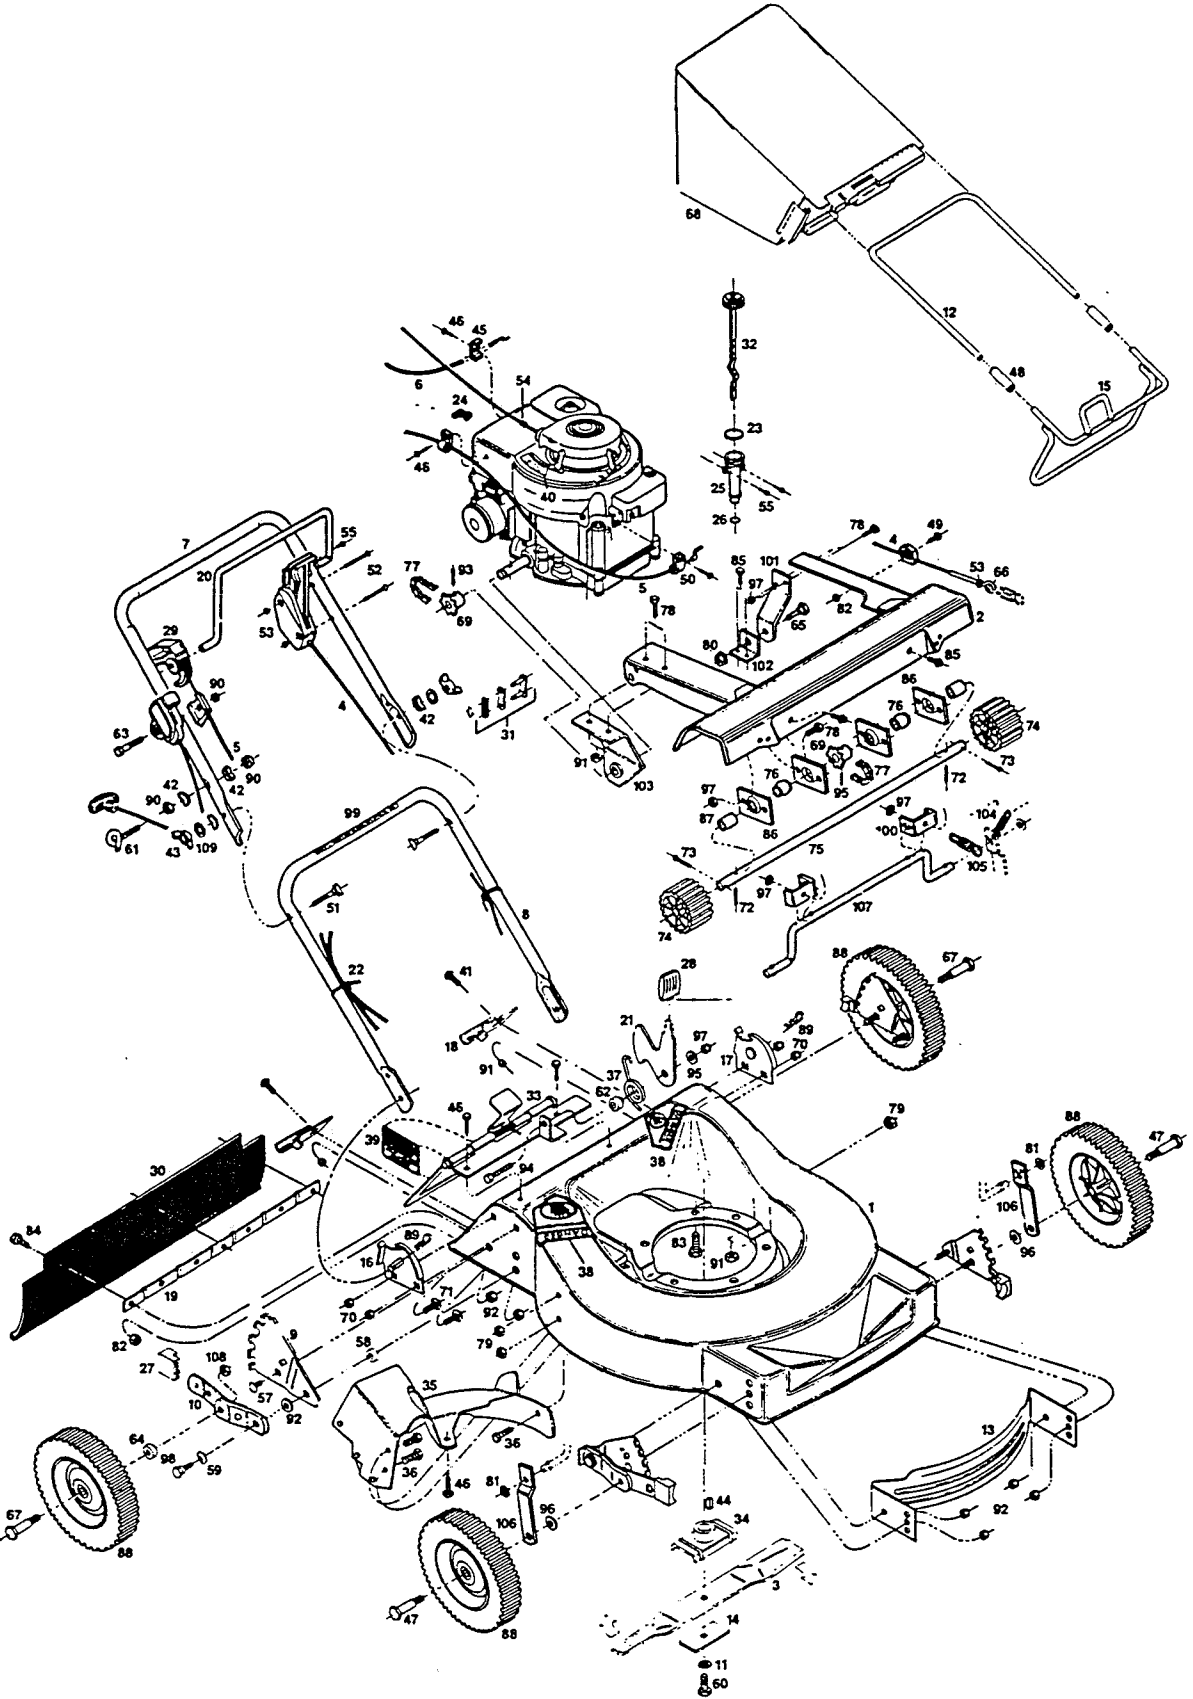

21" Rear Bagging Self-Propelled Rotary Mower Model: 2103A

Use: Grass Catcher (see page 31)

**21" Rear Bagging Self-Propelled
Rotary Mower
Model: 2103A
Grass Catcher Included**

Ref. No.	JCPenney Part No.	Supplier Part No.	Description	Ref. No.	JCPenney Part No.	Supplier Part No.	Description
1	1277-7801	024547	Housing-21"	55	1277-7900	152082	Screw-Hex, Oil Tube Retainer
2	1304-0845	024604	Cover Assembly-Pinion	56	1003-3876	152181	Screw-Phillips, Bail Retaining
3	1277-7975	030338	Blade-21"	57	1277-8221	152405	Bolt-Carriage 3/8-16 x 3/4
4	1304-0928	050823	Control-Wheel Drive w/Cable	58	1302-2884	156182	Washer-Plastic
5	1277-7488	051003	Cable-Engine Control	59	1277-8247	152421	Washer-Spring
6	1302-2876	051169	Control-Throttle w/Cable	60	1302-2801	150862	Bolt 3/8-24 x 1-1/4
7	1244-0152	071100	Handle-Folding	61	1244-0095	152629	Eyebolt-Rope Guide
8	1277-7991	071449	Yoke-Handle	62	1277-8254	152637	Spacer-Catcher Latch
9	1277-8007	090589	Plate-Back, Height Adjuster	63	1093-0576	152660	Bolt-Hex 1/4-20 x 1/2 Washer Head
10	1302-2850	091033	Wheel Arm Assy	64	1277-8262	152686	Spacer-Front Wheel
11	1302-2835	156919	Lockwasher 3/8 HD Split	65	1277-8270	153643	Bolt-Shoulder, Height Adjuster
12	1277-8031	102640	Hoop-Catcher Bag	66	1277-7744	153890	Eyebolt-Cable End
13	1277-8049	105825	Baffle-Front	67	1302-2868	156158	Bolt-Shoulder, Rear Wheel
14	1286-1654	106005	Washer-Blade	68	1302-2900	160838	Bag Grass Catcher
15	1277-8056	106450	Frame-Grass Catcher	69	1277-7918	170142	Sprocket-Drive 8 Teeth
16	1277-8064	106807	Bracket-Yoke RH	70	1277-8304	310151	Nut-Hex 5/16-18 Nylok
17	1277-8072	106815	Bracket-Yoke LH	71	1277-8312	313510	Bolt-Carriage 5/16-18 x 3/4
18	1304-0837	109546	Bracket-Grass Catcher	72	1072-7097	314096	Pin-Roll 3/16 x 1-1/4
19	1304-0829	109496	Strip-Trailing Shield	73	1302-8972	317016	Pin-Cotter 1/8 x 1
20	1304-0886	109462	Bail-Engine Control	74	1093-0477	416693	Pinion-Drive
21	1277-8106	108324	Latch-Catcher	75	1093-0436	417741	Shaft-Pinion
22	1244-0012	110379	Cable Tie	76	1093-0493	423319	Bearing-Pinion Shaft
23	1277-7843	110494	O-Ring, Oil Fill Tube	77	1093-0444	425306	Chain-Drive
24	1277-8114	110833	Cover-Spark Plug	78	1093-0329	449587	Bolt-Hex 1/4-20 x 5/8
25	1277-7850	111112	Tube-Oil Fill/Dipstick	79	1297-0505	451419	Nut-Hex 1/4-20 Flanged Lock
26	1277-7868	111120	O-Ring, Oil Fill Tube	80	1076-0189	451492	Nut-Hex 3/8-16
27	1304-0878	110510	Tip-Adjuster Lever	81	1159-7259	452250	Nut-Push 3/8
28	1304-0860	111724	Knob-Catcher Latch	82	1159-7283	452318	Nut-Hex 10-24 Nylok
29	1244-0202	111526	Actuator-Engine Control	83	1297-5793	457168	Bolt-Hex 3/8-16 x 7/8
30	1277-8148	111625	Shield-Trailing	84	1072-7469	458687	Bolt-Hex 10-24 x 1/2
31	1066-3110	120295	Link-Master #48 Chain	85	1093-0394	459206	Bolt-Hex 1/4-20 x 5/8
32	1277-7876	125237	Dipstick-Engine Oil	86	1093-0469	463778	Plate-Bearing
33	1304-0852	127167	Door-Grass Discharge Opening	87	1138-4823	468397	Spacer-Bearing
34	1207-6089	126466	Adapter-Blade	88	1277-7926	498659	Wheel-8" w/Tire
35	1277-8163	127191	Baffle Assembly-Rear	89	1286-1670	715011	Hitch Pin
36	1302-6794	156851	Bolt 1/4-20 x 3/8 Shaved HD	90	1300-2548	715037	Nut-Hex 1/4-20 keps
37	1277-8189	133371	Spring-Catcher Latch	91	1302-1951	715078	Nut-Hex 1/4-20 Whiz
38	----	143115	Decal-Danger	92	1277-8320	715086	Nut-Hex 3/8-16 Lock
39	----	144162	Decal-Caution, Discharge Door	93	1093-0410	715193	Pin-Roll 3/16 x 1
40	1302-2827	001461	Decal-Blade Warning	94	1277-8338	715292	Bolt-Hex 1/4-20 x 1
41	1277-8197	150011	Bolt-Carriage 1/4-20 x 5/8	95	1277-8346	715300	Washer-Flat 1/4
42	1286-1597	150201	Washer-Curved	96	1283-1509	715417	Washer-Flat 3/8
43	1066-2971	150235	Nut-Wing	97	1066-3565	715508	Nut-Hex 1/4-20 Lock
44	1286-1506	150276	Key-Woodruff	98	1302-2892	156125	Bolt-Shoulder LC HOC
45	1300-6747	150318	Clamp-Casing	99	1277-7934	760405	Decal-Starting Instructions
46	1302-2678	150623	Screw-Casing Clamp	100	1093-4446	771691	Bracket-Hinge
47	1277-8205	150730	Bolt-Shoulder, Front Wheel	101	1304-0894	109058	Bracket-Pivot
48	1277-8213	151464	Connector-Catcher Frame	102	1304-0902	109017	Bracket-Cover LH
49	1244-0244	151522	Screw-Hex Slotted 10-24 x 3/4	103	1304-0910	108951	Bracket-Cover RH
50	1297-6197	151613	Bolt-Hex 10-32 x 3/8 Sems	104	1155-0373	775817	Spring-Pinion Assembly
51	1277-7884	151928	Bolt-Handle	105	1039-2140	775858	Spring-Lever Arm
52	1277-7892	151944	Screw-Phillips 10-24 x 2	106	1093-0402	778696	Arm-Actuator
			Oval Head	107	1093-0345	783605	Rod-Engaging
53	1277-7736	151985	Nut-Hex 10-24	108	1298-5156	715524	Nut-3/8-16 Jam
54	1168-2374	152074	Stop-Starter Rope	---	---	198226	Owner's Handbook