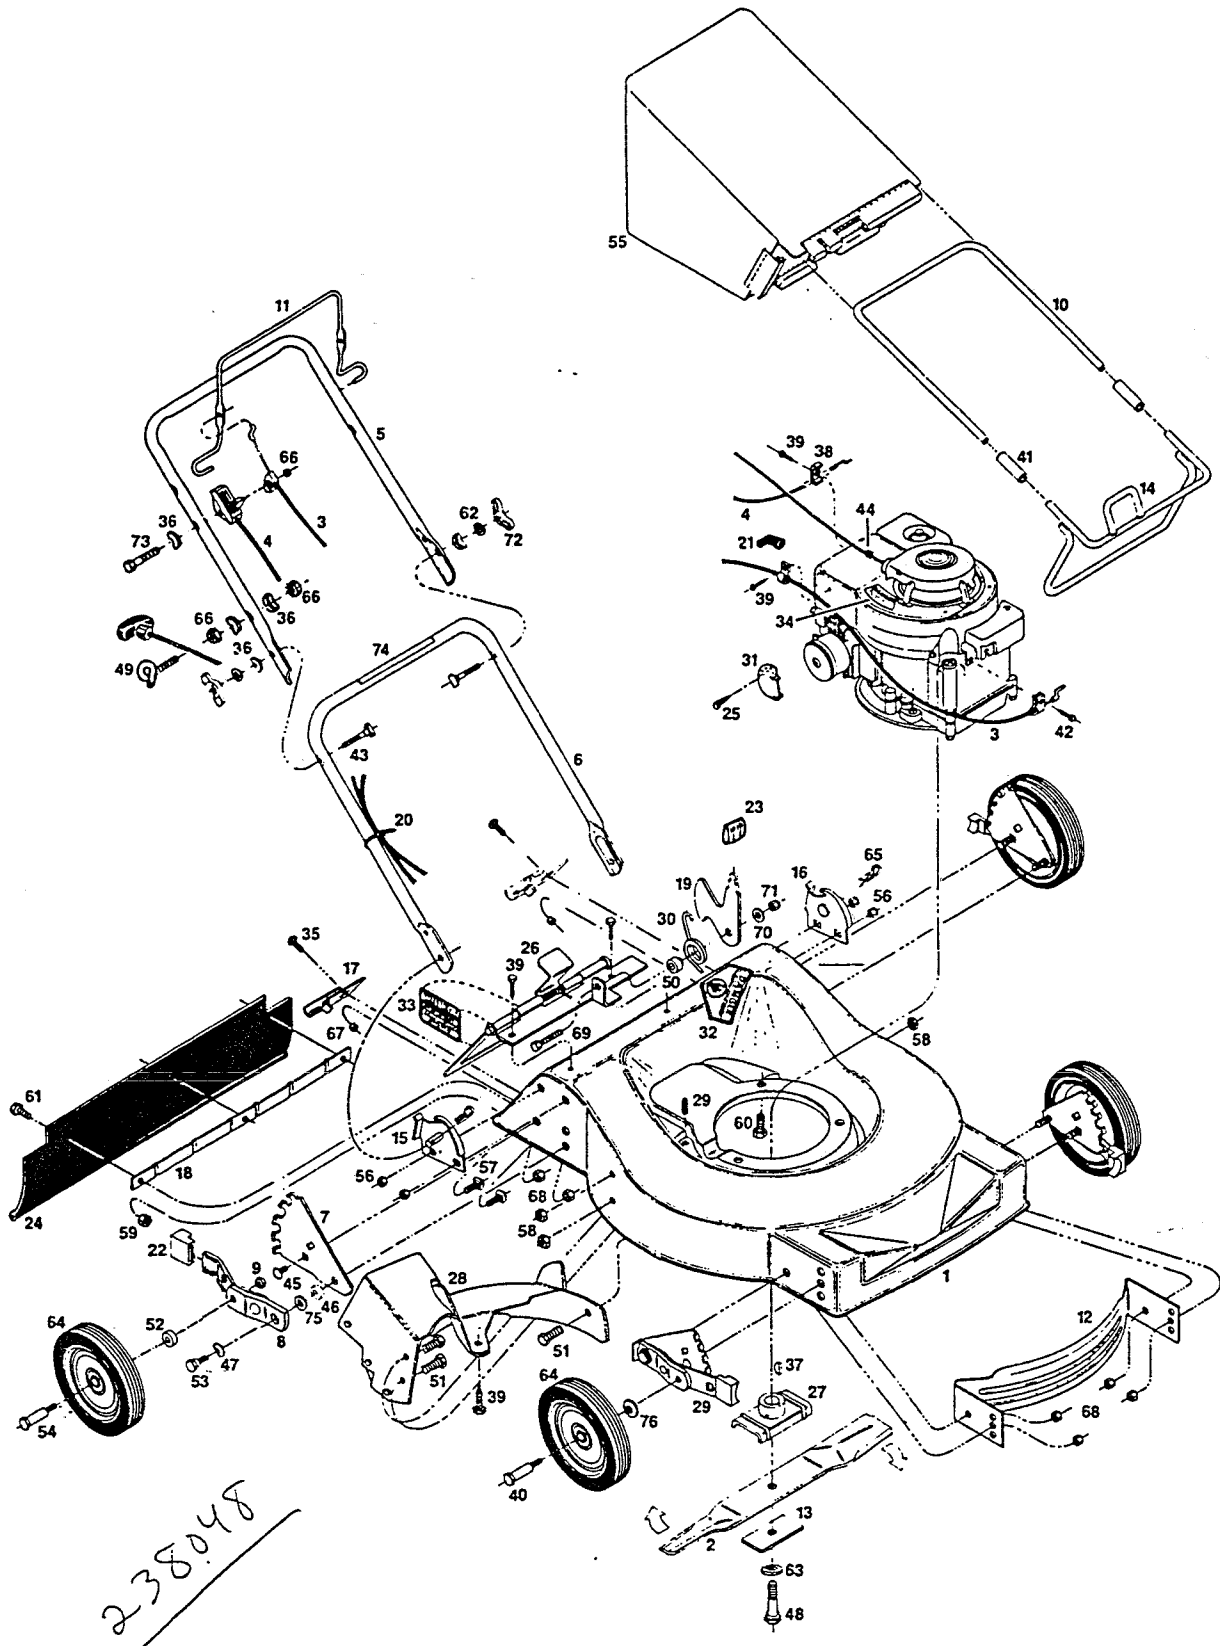

21" JCP REAR BAGGING ROTARY MOWER  
MODEL 2102C  
Grass Catcher see p. 36

**21" JCP REAR BAGGING ROTARY MOWER  
MODEL 2102C**

Grass Catcher see p. 36

Ref. No.	JCPenney Part No.	Supplier Part No.	Description	Ref. No.	JCPenney Part No.	Supplier Part No.	Description
1	1324-4165	013714	Housing-21"	40	1324-5022	157420	Bolt-Shoulder, Front Wheel
2	1277-7975	030338	Blade-21"	41	1277-8213	151464	Connector-Catcher Frame
3	1324-4058	051482	Cable-Engine Control	42	1297-6197	151613	Bolt-Hex 10-32 x 3/8 Sems
4	1302-2876	051169	Control-Throttle w/Cable	43	1244-0004	151936	Bolt-Handle
5	1277-7454	071084	Handle-Folding	44	1308-0981	152074	Stop-Starter Rope
6	1277-7991	071449	Yoke-Handle	45	1277-8221	152405	Bolt-Carriage 3/8 - 16 x 3/4
7	1326-9899	091249	Plate-Back, Height Adjuster	46	1302-2884	156182	Washer-Plastic
8	1302-2850	091033	Lever-Setting, Height Adjuster	47	1277-8247	152421	Washer-Spring
9	1317-6748	715524	Nut-3/8-16 Jam	48	1324-5030	157255	Bolt-Blade 3/8 - 24 - 1
10	1337-4704	172593	Hoop Catcher-Bag	49	1302-0862	152371	Eyebolt-Rope Guide
11	1302-2793	109470	Bail-Engine Control	50	1277-8254	152637	Spacer-Catcher Latch
12	1277-8049	105825	Baffle-Front	51	1302-6794	156851	Bolt-1/4 - 20 x 3/8 Shaved Head
13	1286-1654	106005	Washer-Blade	52	1277-8262	152686	Spacer-Rear Wheel
14	1277-8056	096578	Frame-Grass Catcher	53	1302-2892	156125	Bolt-Shoulder, Height Adjuster
15	1324-4983	097162	Bracket-Yoke RH	54	1302-2868	156158	Bolt-Shoulder, Rear Wheel
16	1324-4991	097170	Bracket-Yoke LH	55	1302-2900	160838	Bag-Grass Catcher
17	1304-0837	109546	Bracket-Grass Catcher	56	1277-8304	310151	Hut-Hex 5/16 - 18 Nylok
18	1304-0829	109496	Strip-Trailing Shield	57	1302-1704	450346	Bolt-Hex 5/16 - 18 x 3/4
19	1277-8106	108324	Latch Catcher	58	1297-0505	451419	Nut-Hex 1/4-20 Flanged Lock
20	1244-0012	110379	Cable Tie	59	1159-7283	452318	Nut-Hex 10 - 24 Nylok
21	1277-8114	110833	Cover-Spark Plug	60	1297-5793	457168	Bolt-Hex 3/8 - 16 x 7/8
22	1304-0878	110510	Tip-Adjuster Lever	61	1072-7469	458687	Bolt-Hex 10 - 24 x 1/2
23	1304-0860	111724	Knob-Catcher Latch	62	1297-6106	461665	Washer-Lock 5/16
24	1277-8148	111625	Shield-Trailing	63	1302-2835	156919	Lockwasher - 3/8 HD Split
25	1302-9608	120048	Screw-Slotted 8-32 x 3/8	64	1277-7751	498634	Wheel-8" w/Tire
26	1337-4715	013706	Door-Grass Discharge Assembly	65	1286-1670	715011	Hitch Pin
27	1297-5801	126466	Adapter-Blade	66	1300-2548	715037	Nut-Hex 1/4 -20 Keps
28	1277-8163	127191	Baffle Assembly-Rear	67	1302-1951	715078	Nut-Hex 1/4 - 20 Flange
29	1337-4723	111856	Cap-Bolt	68	1286-1548	451492	Nut-Hex 3/8 - 16 Top Lock
30	1277-8189	133371	Spring-Catcher Latch	69	1277-8338	715292	Bolt-Hex 1/4 - 20 x 1
31	1304-0738	133488	Deflector-Muffler	70	1277-8346	715300	Washer-Flat 1/4
32		143115	Decal-Danger	71	1066-3565	715508	Nut-Hex 1/4 - 20 Top Lock
33		002451	Decal-Warning Door	72	1286-1555	150235	Nut-Wing
34	1302-2827	001461	Decal-Blade Warning	73	1324-5048	153874	Bolt-1/4 - 20 x 2 1/4
35	1277-8197	150011	Bolt-Carriage 1/4-20 x 5/8	74	1302-2918	760413	Decal-Starting Instructions
36	1286-1597	150201	Washer-Curved	75	1324-5055	156877	Washer - 3/8 Hardened
37	1286-1506	150276	Key-Woodruff	76	1300-6549	715607	Washer - 3/8 Belleville
38	1300-6747	150318	Clamp-Casing			184150	Owner's Handbook
39	1302-2678	150623	Screw-Casing Clamp				