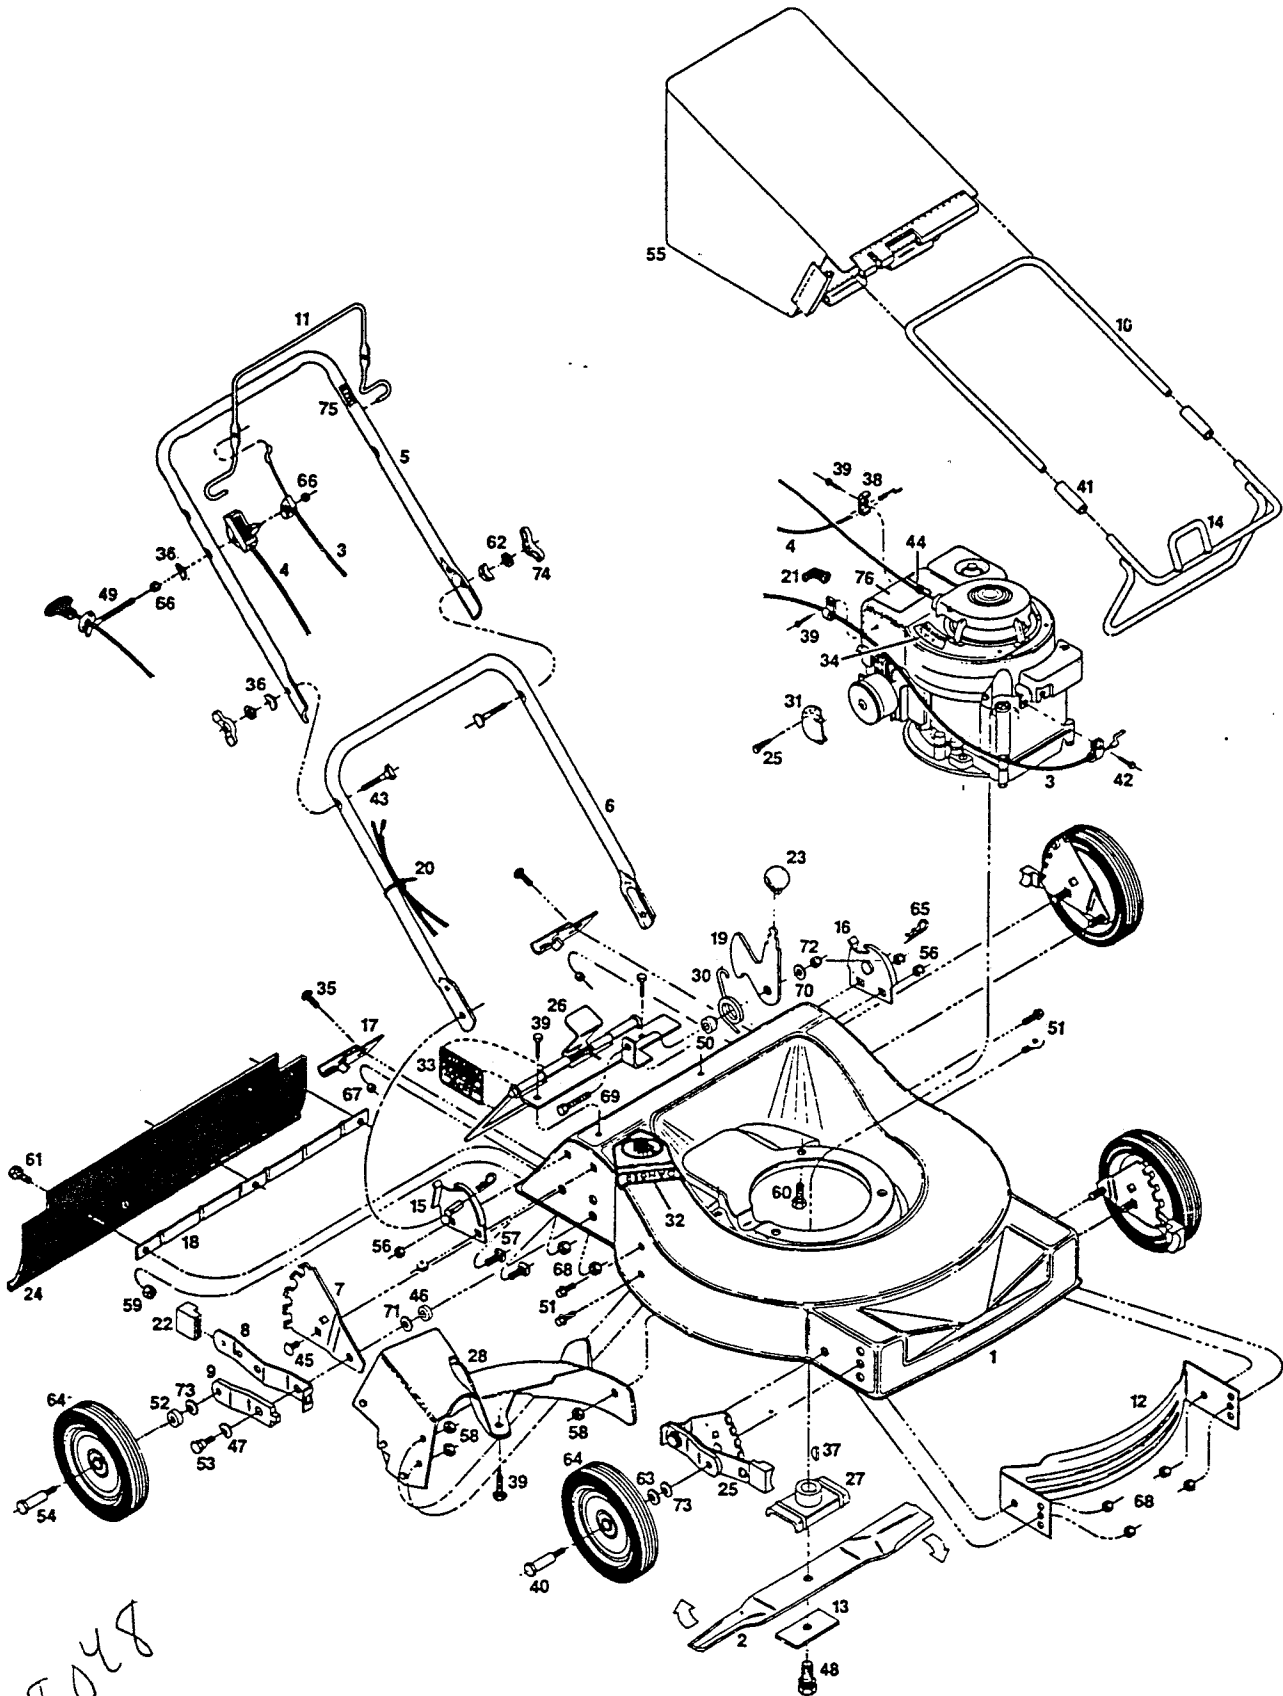

21" Rear Bagging Mower
2102
(811-5149)

238048

21" Rear Bagging Mower

2102
(811-5149)

Ref. No.	Part No.	Description	Ref. No.	Part No.	Description
1	024554	Housing-21"	40	150730	Bolt-Shoulder, Front Wheel
2	030338	Blade-21"	41	151464	Connector-Catcher Frame
3	050989	Cable-Engine Control	42	151613	Bolt-Hex 10-32 x 3/8 Sems
4	051078	Control-Throttle w/Cable	43	151936	Bolt-Handle
5	071076	Handle-Folding	44	152074	Stop-Starter Rope
6	071449	Yoke-Handle	45	152405	Bolt-Carriage 3/8-16 x 3/4
7	090589	Plate-Back, Height Adjuster	46	152413	Washer-Plastic
8	090613	Lever-Setting, Height Adjuster	47	152421	Washer-Spring
9	090977	Lever-Wheel, Height Adjuster	48	152496	Bolt-Blade 3/8-24-1
10	102640	Hoop-Catcher Bag	49	152629	Eyebolt-Rope Guide
11	104687	Bail-Engine Control	50	152637	Spacer-Catcher Latch
12	105825	Baffle-Front	51	152660	Bolt-Hex 1/4-20 x 1/2 Washer Head
13	106005	Washer-Blade	52	152686	Spacer-Rear Wheel
14	106450	Frame-Grass Catcher	53	153643	Bolt-Shoulder, Height Adjuster
15	106807	Bracket-Yoke RH	54	154575	Bolt-Shoulder, Rear Wheel
16	106815	Bracket-Yoke LH	55	160598	Bag-Grass Catcher
17	106930	Bracket-Grass Catcher	56	310151	Nut-Hex 5/16-18 Nylok
18	107151	Strip-Trailing Shield	57	313510	Bolt-Carriage 5/16-18x3/4
19	108324	Latch-Catcher	58	451419	Nut-Hex 1/4-20 Flanged Lock
20	110379	Cable Tie	59	452318	Nut-Hex 10-24 Nylok
21	110833	Cover-Spark Plug	60	457168	Bolt-Hex 3/8-16 x 7/8
22	111260	Tip-Adjuster Lever	61	458687	Bolt-Hex 10-24 x 1/2
23	111369	Knob-Catcher Latch	62	461665	Washer-Lock 5/16
24	111625	Shield-Trailing	63	468934	Spacer-Front Wheel
25	120048	Screw-Slotted 8-32 x 3/8	64	498634	Wheel-8" w/Tire
26	126409	Door-Grass Discharge Opening	65	715011	Hitch Pin
27	126466	Adapter-Blade	66	715037	Nut-Hex 1/4-20 Keps
28	127191	Baffle Assembly-Rear	67	715078	Nut-Hex 1/4-20 Flange
29	128686	Height Adjuster Assembly	68	715086	Nut-Hex 3/8-16 Top Lock
30	133371	Spring-Catcher Latch	69	715292	Bolt-Hex 1/4-20 x 1
31	133488	Deflector-Muffler	70	715300	Washer-Flat 1/4
32	143115	Decal-Danger	71	715417	Washer-Flat 3/8
33	144162	Decal-Caution, Door	72	715508	Nut-Hex 1/4-20 Top Lock
34	144204	Decal-Blade Warning	73	715607	Washer-Belleville
35	150011	Bolt-Carriage 1/4-20x5/8	74	744284	Nut-Wing
36	150201	Washer-Curved	75	760074	Decal-Engine Control
37	150276	Key-Woodruff	76	760330	Decal-Starting Instructions
38	150318	Clamp-Casing			
39	150623	Screw-Casing Clamp			