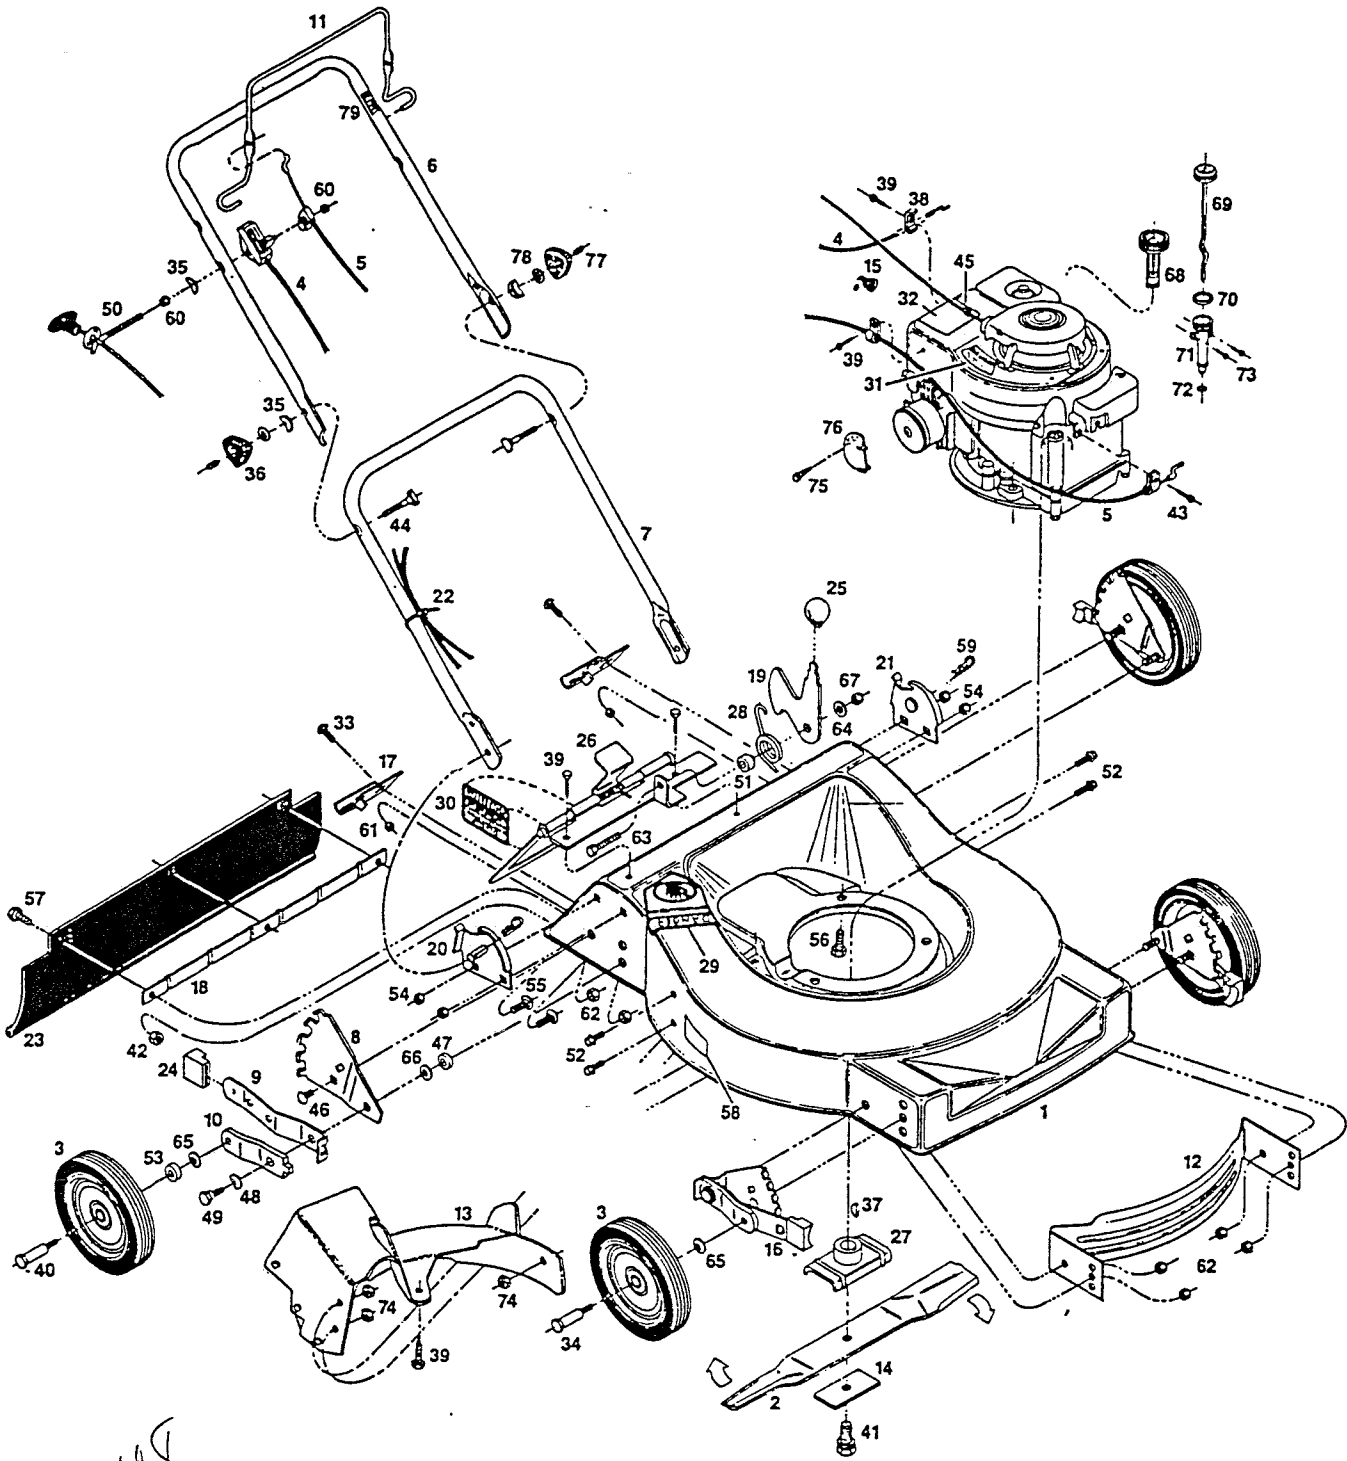

21" Rear Bagging Rotary Mower 20-2141D

226548

21" Rear Bagging Rotary Mower 20-2141D

Parts List

Index No.	Part No.	Description	Index No.	Part No.	Description	
1	028647	Deck 21" Rear Bagger	39	150623	Screw-Hex Head Sheet Metal #10x5/8	
2	030338	Blade 21" Offset	40	150730	Shoulder Bolt-Rear-for steel wheels	
3		Wheel Assemblies•	41	459552	Shoulder Bolt-Rear-for plastic wheels	
3	498634	8" Plastic-White-Rib Thread	42	152496	Bolt-Blade 3/8-24 x 1 Gr. 5	
3	041111	8" Steel-White-Rib Thread	43	452318	Nut #10-24 Hex Nylon Insert	
4	051078	Control-Throttle w/Cable	44	151613	Bolt-Hex Head SEMS 10-32 x 3/4	
5	050989	Cable-Engine/Blade Control*	45	151936	Bolt-Curved Head Crg 5/16-18 x 2 1/4	
6	071076	Handle - Upper	46	152074	Rope Stop	
6	071084	Handle - Upper with Cushion Grip•	47	152405	Bolt-Carriage 3/8-16 x 3/4	
7	071449	Handle - Lower	48	152413	Washer-Plastic-Height Adjuster	
8	090589	Back Plate - Height Adjuster	49	152421	Washer-Spring-Height Adjuster	
9	090613	Setting Lever - Height Adjuster	50	153643	Shoulder Bolt-Height Adjuster	
10	090977	Wheel Lever - Height Adjuster	51	152629	Rope Guide	
11	106880	Bail - Engine/Blade Control*	52	152637	Spacer - Catcher Latch	
12	105825	Baffle - Front	53	152660	Bolt-Hex Washer Head 1/4-20 x 1/2	
13	127191	Baffle Assembly-Rear	54	152686	Spacer-Rear Wheel	
14	106005	Blade Washer	55	310151	Locknut-5/16-18 Nylock	
15	110833	Cover-Spark Plug	56	313510	Bolt-Carriage 5/16-18 x 3/4	
16	128686	Height Adjuster Assembly	57	457168	Bolt-3/8-16 x 3/4 Thread Forming	
17	106930	Catcher Frame Bracket	58	458687	Bolt-Hex Head 10-24 x 1/2	
18	107151	Backing Strip - Trailing Shield*	59	714170	Decal-Model/Rating	
19	108324	Catcher Latch	60	715011	Hitch Pin #3	
20	106807	Handle Bracket - Right Hand	61	715037	Locknut 1/4-20 Keps	
21	106815	Handle Bracket - Left Hand	62	715078	Nut 1/4-20 Flange Whiz	
22	110379	Cable Tie	63	715086	Locknut 3/8-16 Top	
23	111625	Trailing Shield*	64	715292	Bolt-Hex Head 1/4-20 x 1	
24	111260	Plastic Tip - Height Adjuster	65	715300	Washer 1/4"	
25	111369	Knob - Catcher Latch	66	715607	Washer-Bellville	
26	126409	Door Assembly*	67	715417	Washer - 3/8 SAE	
27	126466	Blade Adapter	68	715508	Locknut 1/4-20 Top	
28	133371	Torsion Spring - Catcher Latch	69	120014	Gas Gauge•	
29	143115	Decal - Danger*	70	125237	Oil Dip Stick and Cap•	
30	144162	Decal - Door Caution*	71	110494	'O'-Ring•	
31	144204	Decal - Blade Warning*	72	111112	Oil Fill Tube•	
32	760330	Decal - Starting Instructions	73	111120	'O'-Ring•	
33	150011	Bolt - Carriage 1/4-20 x 3/4 Gr. 5	74	152082	Shoulder Screw-Oil Dip Stick•	
34	150060	Shoulder Bolt-Front-for steel wheels	75	451419	Locknut 1/4-20 Flanged Top	
34	459511	Shoulder Bolt-Front-for plastic wheels	76	120048	Screw-Muffler Deflector	
35	150201	Washer - Curved 5/16	77	133488	Muffler Deflector	
36	744284	Knob-Handle	78	110064	Bolt Cap	
37	150276	Woodruff Key No. 6	79	461665	Washer 5/16 Lock	
38	150318	Cable Clamp		79	760074	Decal-Blade Control