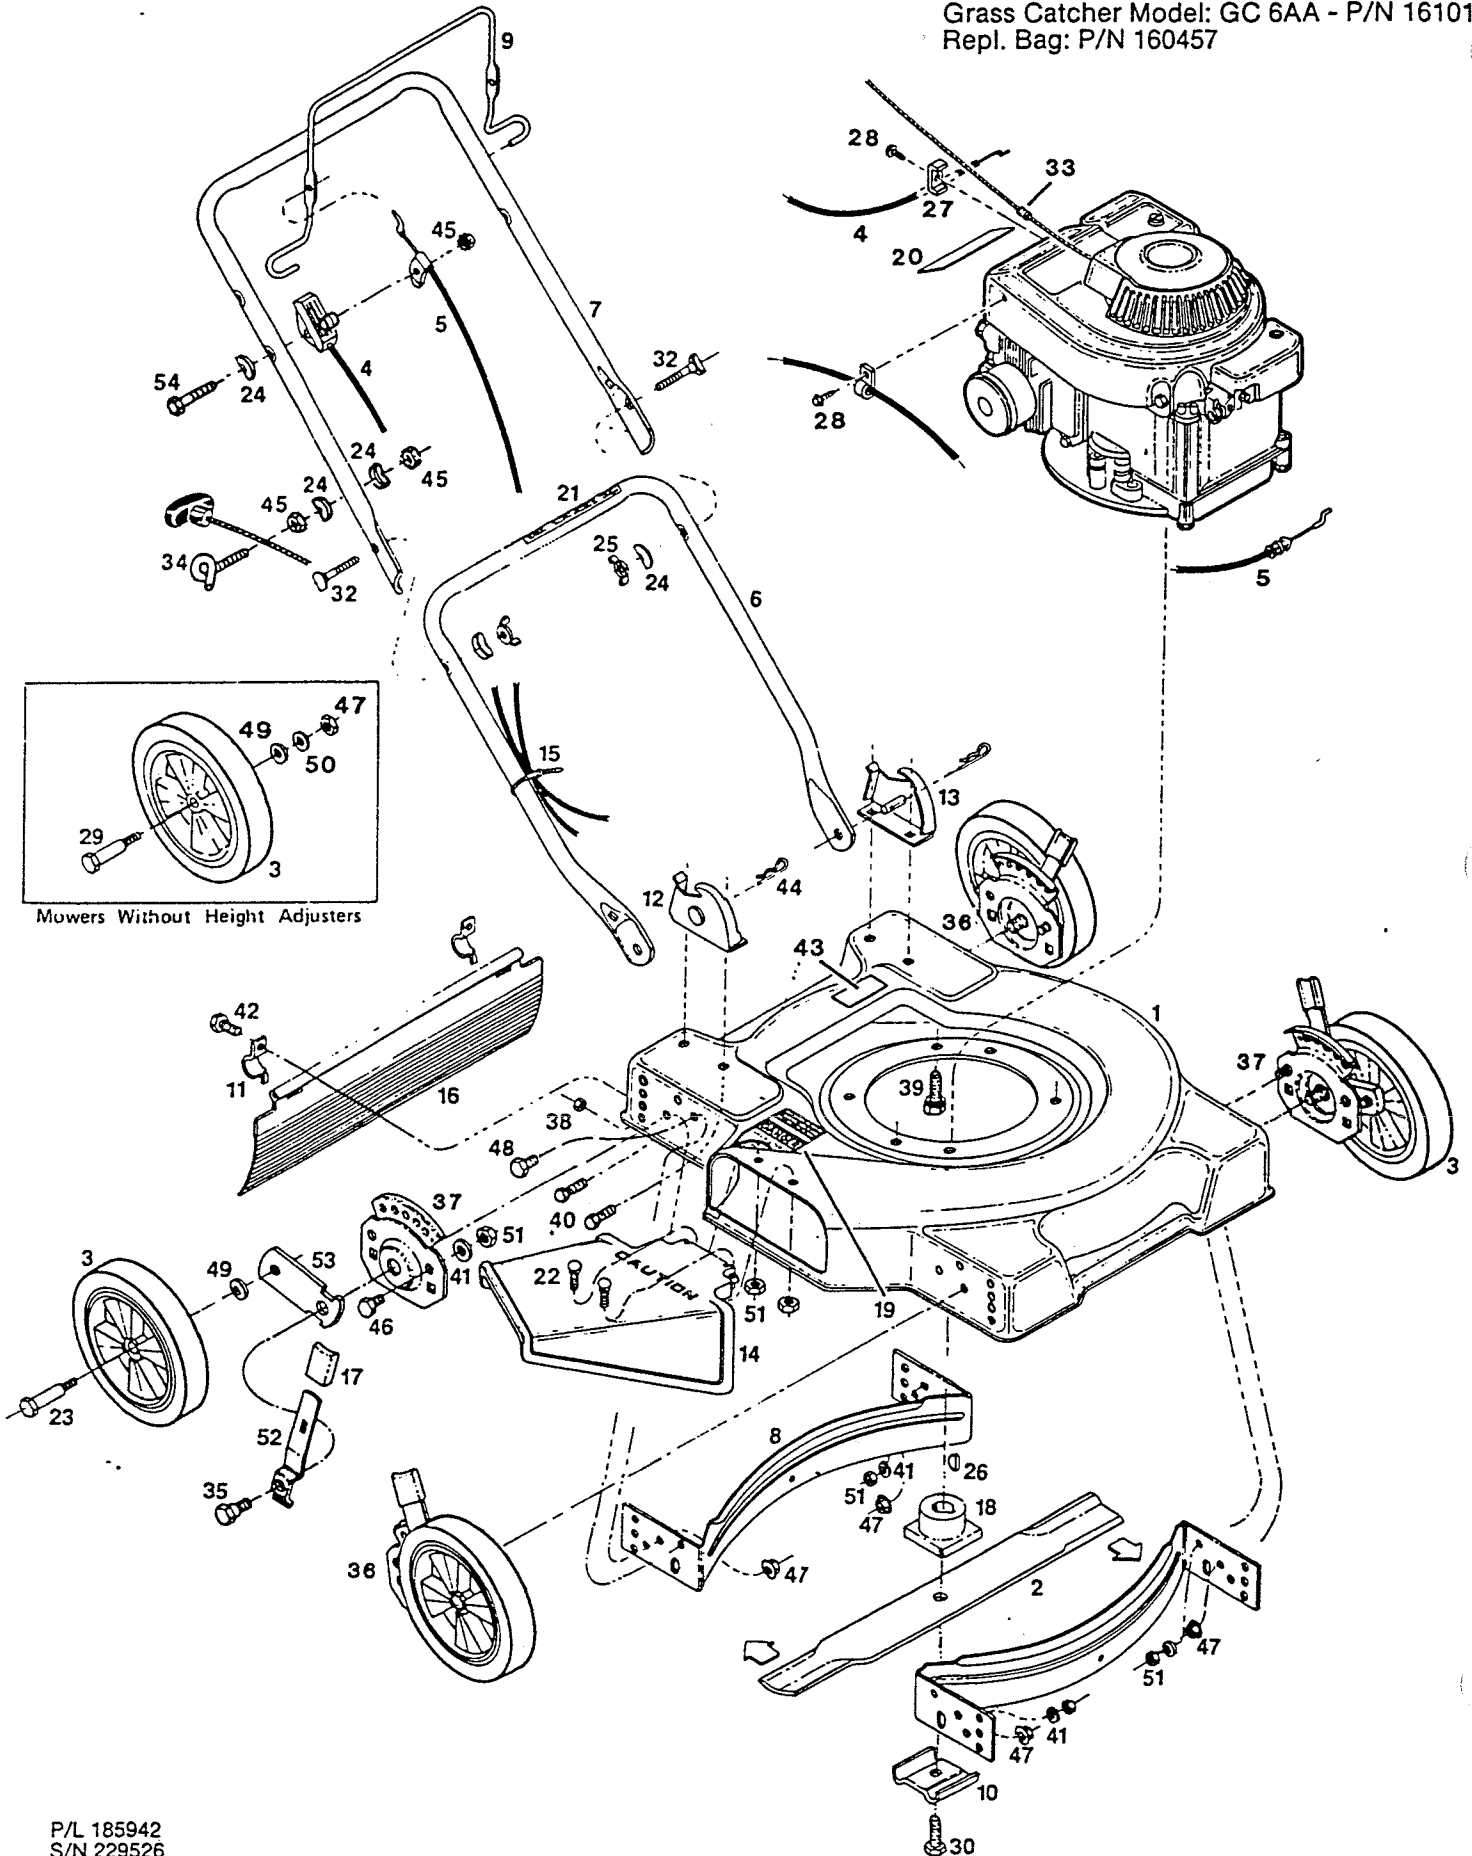

20/22" SIDE DISCHARGE ROTARY MOWER
MODEL: 20-2031H
20-2231H
Grass Catcher Model: GC 6AA - P/N 161018
Repl. Bag: P/N 160457

Mowers Without Height Adjusters

P/L 185942
S/N 229526
229534

20/22" SIDE DISCHARGE ROTARY MOWER
MODEL: 20-2031H
20-2231H
Grass Catcher Model: GC 6AA - P/N 161018
Repl. Bag: P/N 160457

Index No.	Part No.	Description	Index No.	Part No.	Description
1	013532	Deck 20"	24	150201	Washer-Curved 5/16
1	013540	Deck 22"	25	150235	Wingnut 5/16-18
2	030031	Blade-20" Flat	26	150276	Woodruff Key #6
	030049	Blade-22" Flat	27	150318	Cable Clamp
3		Wheel Assembly*	28	150623	Screw-Sheet Metal #10 x 5/8
	498618	7" Plastic-White-Rib	29	156158	Wheel Bolt-Plastic Whl.-w/o Hgt. Adj.
	041046	7" Steel-White-Rib		150730	Wheel Bolt-Steel Whl.-w/o Hgt. Adj.
	041111	8" Steel-White-Rib	30	162024	Bolt-Blade
	498634	8" Plastic-White-Rib	31	151613	Bolt-Hex Head #10-32 x 3/8 Sems
4	051219	Control-Throttle w/Cable	32	151928	Bolt-Curved Head 5/16-18 x 1 3/4
5	052142	Cable-Engine Blade Control	33	152074	Rope Stop
6	071563	Handle-Lower	34	152371	Rope Guide
7	071076	Handle-Upper	35	153650	Shoulder Bolt-Hgt. Adj.*
	071084	Handle-Upper Vinyl Grip	36	428664	Back Plate-Height Adjuster R.H. Front L.H. Rear*
	072181	Handle-Upper Cushion Grip	37	428714	Back Plate-Height Adjuster L.H. Front R.H. Rear*
8	101519	Baffle 20/22"	38	452318	Nut-#10-24 HX Nylon Insert
9	104687	Bail-Engine/Blade Control	39	457168	Bolt-3/8-16 x 7/8 Thread Forming
	109470	Bail-Engine/Blade Control Vinyl Grip	40	457499	Bolt-1/4-20 x 1/2 Thread Forming
10	106336	Washer-Blade Adapter	41	462093	Washer-Flat 1/4"
11	106914	Clip-Trailing Shield	42	458687	Bolt-Hex Head #10-24 x 1/2
12	107086	Handle Bracket-Right Hand	43	714170	Decal-Model Number
13	107094	Handle Bracket-Left Hand	44	715011	Hairpin Cotter
14	391706	Chute Deflector Assembly	45	715037	Nut-Keps 1/4-20
15	110379	Cable Tie	46	715045	Bolt-Hex Head 1/4-20 x 3/4*
16	111609	Trailing Shield-20/22" w/o Hgt. Adj.	47	451492	Locknut 3/8-16 Top*
	111617	Trailing Shield-20/22" w/Hgt. Adj.	48	715201	Bolt-Hex 3/8-16 x 3/4 w/o Hgt. Adj.
17	111559	Plastic Tip-Setting Lever*	49	715607	Washer-Belleville*
18	133231	Blade Adapter	50	715417	Washer 3/8 SAE*
19	144063	Decal-Danger	51	715508	Locknut 1/4-20 Top
20	009415	Decal-Blade Warning	52	776500	Setting Lever-Height Adjuster*
21	144899	Decal-Starting Instructions	53	777862	Wheel Lever-Height Adjuster*
22	150011	Bolt-Carriage 1/4-20 x 5/8	54	153874	Bolt-1/4-20 x 2 1/4 Hex
23	157420	Wheel Bolt-Plastic Whl.-w/Hgt. Adj.			
	150060	Wheel Bolt-Steel Whl.-w/Hgt. Adj.			

When servicing use only genuine factory replacement parts that are specifically for your particular model.

NOTE: Parts are right or left hand as viewed from the operator position.

Specifications subject to change without prior notice.

* Indicates optional equipment.