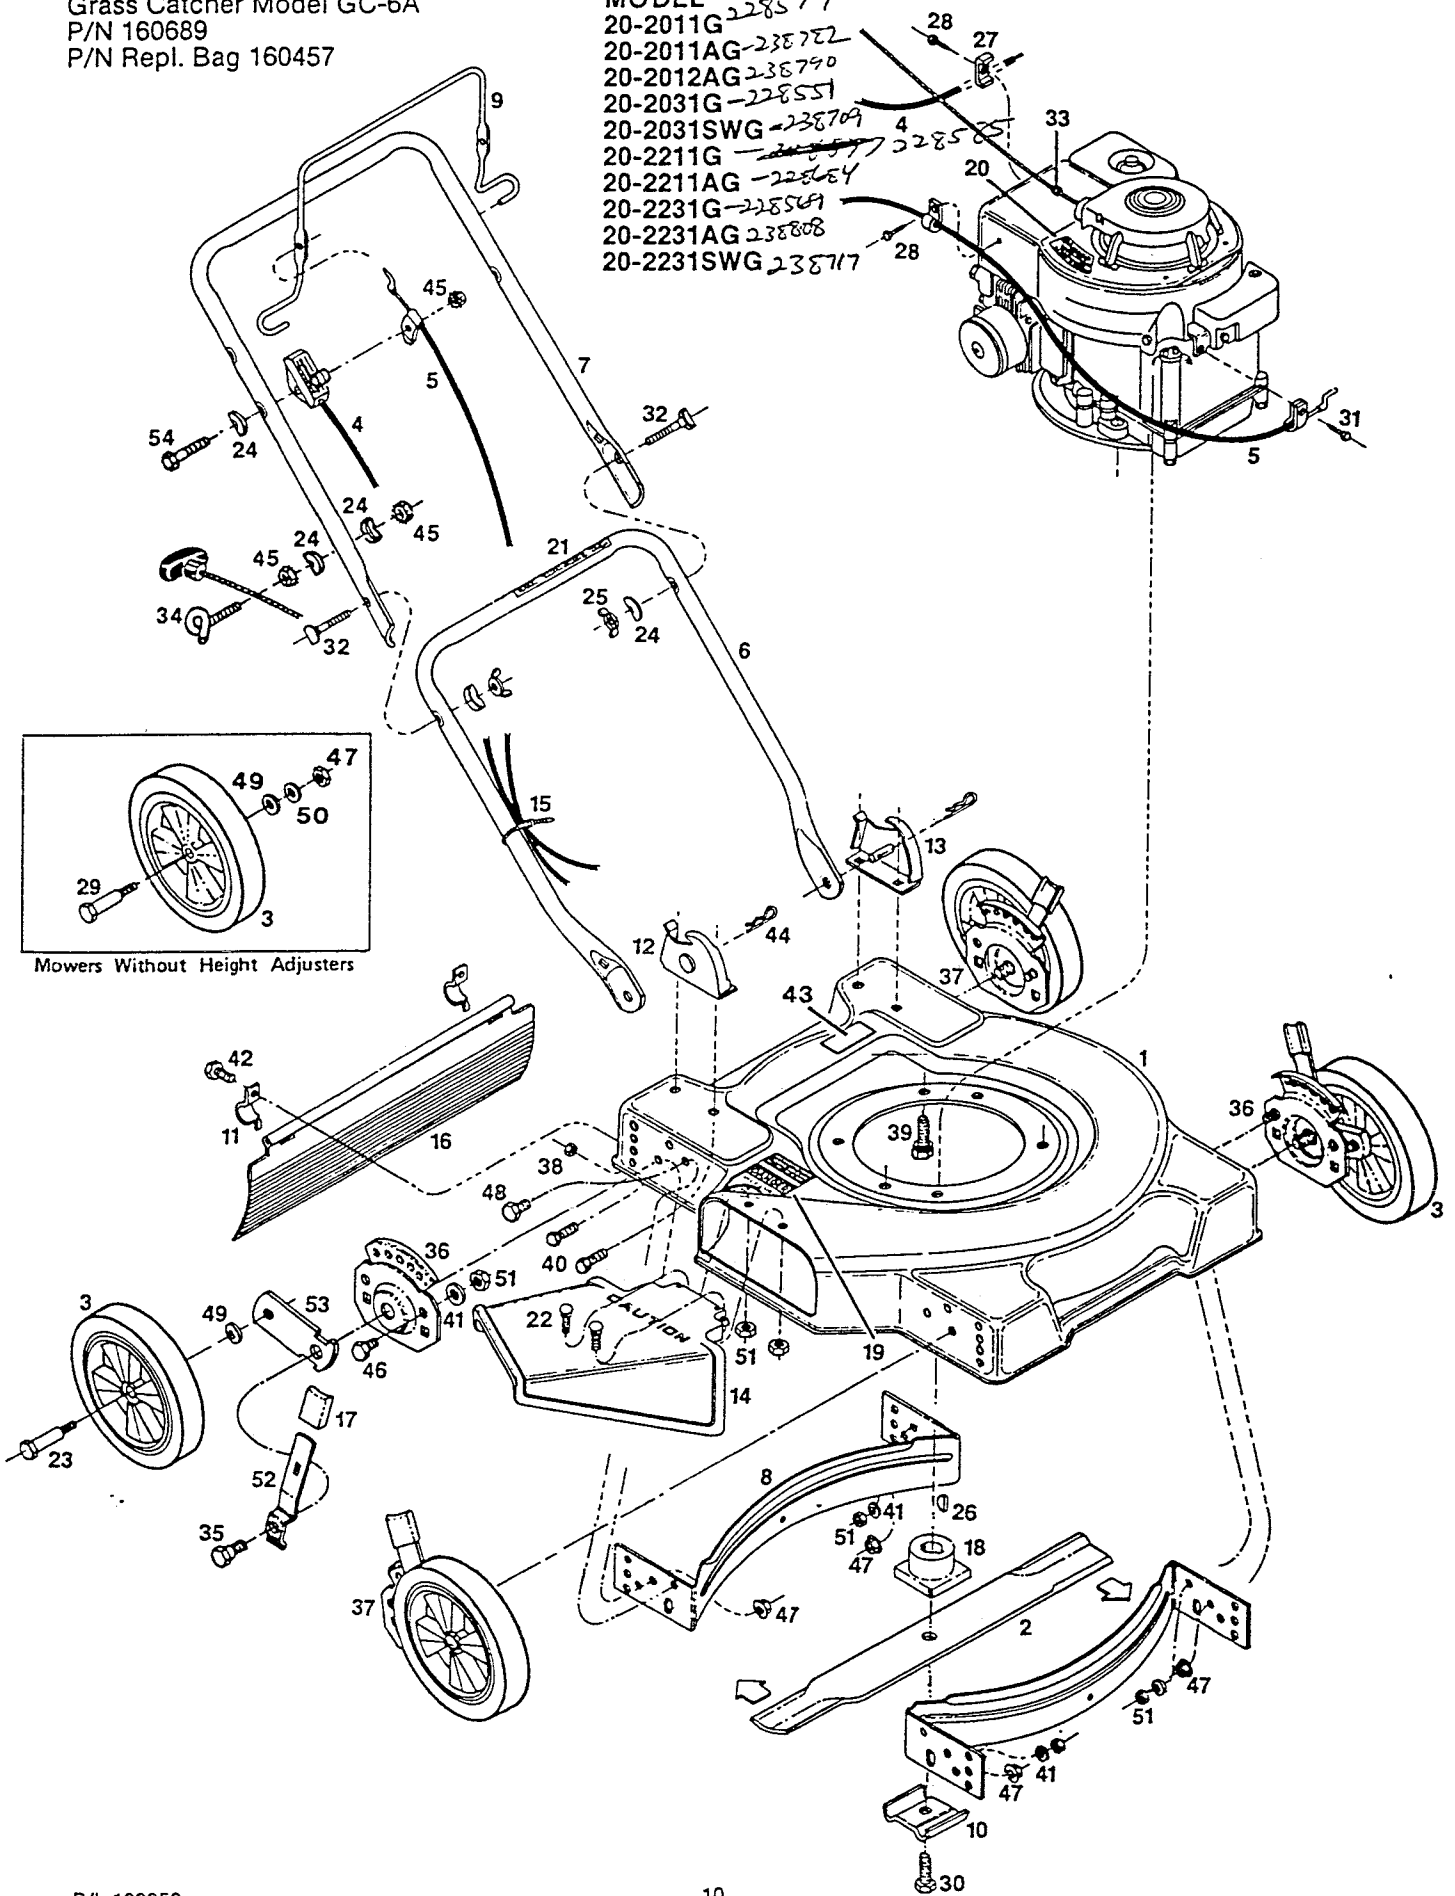

MODEL
 20-2011G
 20-2011AG
 20-2012AG
 20-2031G
 20-2031SWG
 20-2211G
 20-2211AG
 20-2231G
 20-2231AG
 20-2231SWG

20"/22" ROTARY MOWER
 Grass Catcher Model GC-6A
 P/N 160689
 P/N Repl. Bag 160457

Index Part			Index Part		
No.	No.	Description	No.	No.	Description
1	013532	Deck 20"	24	150201	Washer-Curved 5/16
1	013540	Deck 22"	25	150235	Wingnut 5/16-18
2	030031	Blade-20" Flat	26	150276	Woodruff Key #6
	030049	Blade-22" Flat	27	150318	Cable Clamp
3		Wheel Assembly*	28	150623	Screw-Sheet Metal #10 x 5/8
	498618	7" Plastic-White-Rib	29	156158	Wheel Bolt-Plastic Whl.-w/o Hgt. Adj.
	041046	7" Steel-White-Rib		150730	Wheel Bolt-Steel Whl.-w/o Hgt. Adj.
	041111	8" Steel-White-Rib	30	162024	Bolt-Blade
	498634	8" Plastic-White-Rib	31	151613	Bolt-Hex Head #10-32 x 3/8 Sems
4	051219	Control-Throttle w/Cable	32	151928	Bolt-Curved Head 5/16-18 x 1 3/4
5	051466	Cable-Engine Blade Control	33	152074	Rope Stop
6	071563	Handle-Lower	34	152371	Rope Guide
7	071076	Handle-Upper	35	153650	Shoulder Bolt-Hgt. Adj.*
	071084	Handle-Upper Vinyl Grip	36	428664	Back Plate-Height Adjuster L.H. Front R.H. Rear*
	072181	Handle-Upper Cushion Grip	37	428714	Back Plate-Height Adjuster R.H. Front L.H. Rear*
8	101519	Baffle 20/22"	38	452318	Nut-#10-24 HX Nylon Insert
9	104687	Bail-Engine/Blade Control	39	457168	Bolt-3/8-16 x 7/8 Thread Forming
	109470	Bail-Engine/Blade Control Vinyl Grip	40	457499	Bolt-1/4-20 x 1/2 Thread Forming
10	106336	Washer-Blade Adapter	41	462093	Washer-Flat 1/4"
11	106914	Clip-Trailing Shield	42	458687	Bolt-Hex Head #10-24 x 1/2
12	107086	Handle Bracket-Right Hand	43	714170	Decal-Model Number
13	107094	Handle Bracket-Left Hand	44	715011	Hairpin Cotter
14	391706	Chute Deflector Assembly	45	715037	Nut-Keps 1/4-20
15	110379	Cable Tie	46	715045	Bolt-Hex Head 1/4-20 x 3/4*
16	111609	Trailing Shield-20/22" w/o Hgt. Adj.	47	451492	Locknut 3/8-16 Top*
	111617	Trailing Shield-20/22" w/Hgt. Adj.	48	715201	Bolt-Hex 3/8-16 x 3/4 w/o Hgt. Adj.
17	111559	Plastic Tip-Setting Lever*	49	715607	Washer-Belleville*
18	133231	Blade Adapter	50	715417	Washer 3/8 SAE*
19	144063	Decal-Danger	51	715508	Locknut 1/4-20 Top
20	001461	Decal-Blade Warning	52	776500	Setting Lever-Height Adjuster*
21	144899	Decal-Starting Instructions	53	777862	Wheel Lever-Height Adjuster*
22	150011	Bolt-Carriage 1/4-20 x 5/8	54	153874	Bolt-1/4-20 x 2 1/4 Hex
23	157420	Wheel Bolt-Plastic Whl.-w/Hgt. Adj.			
	150060	Wheel Bolt-Steel Whl.-w/Hgt. Adj.			