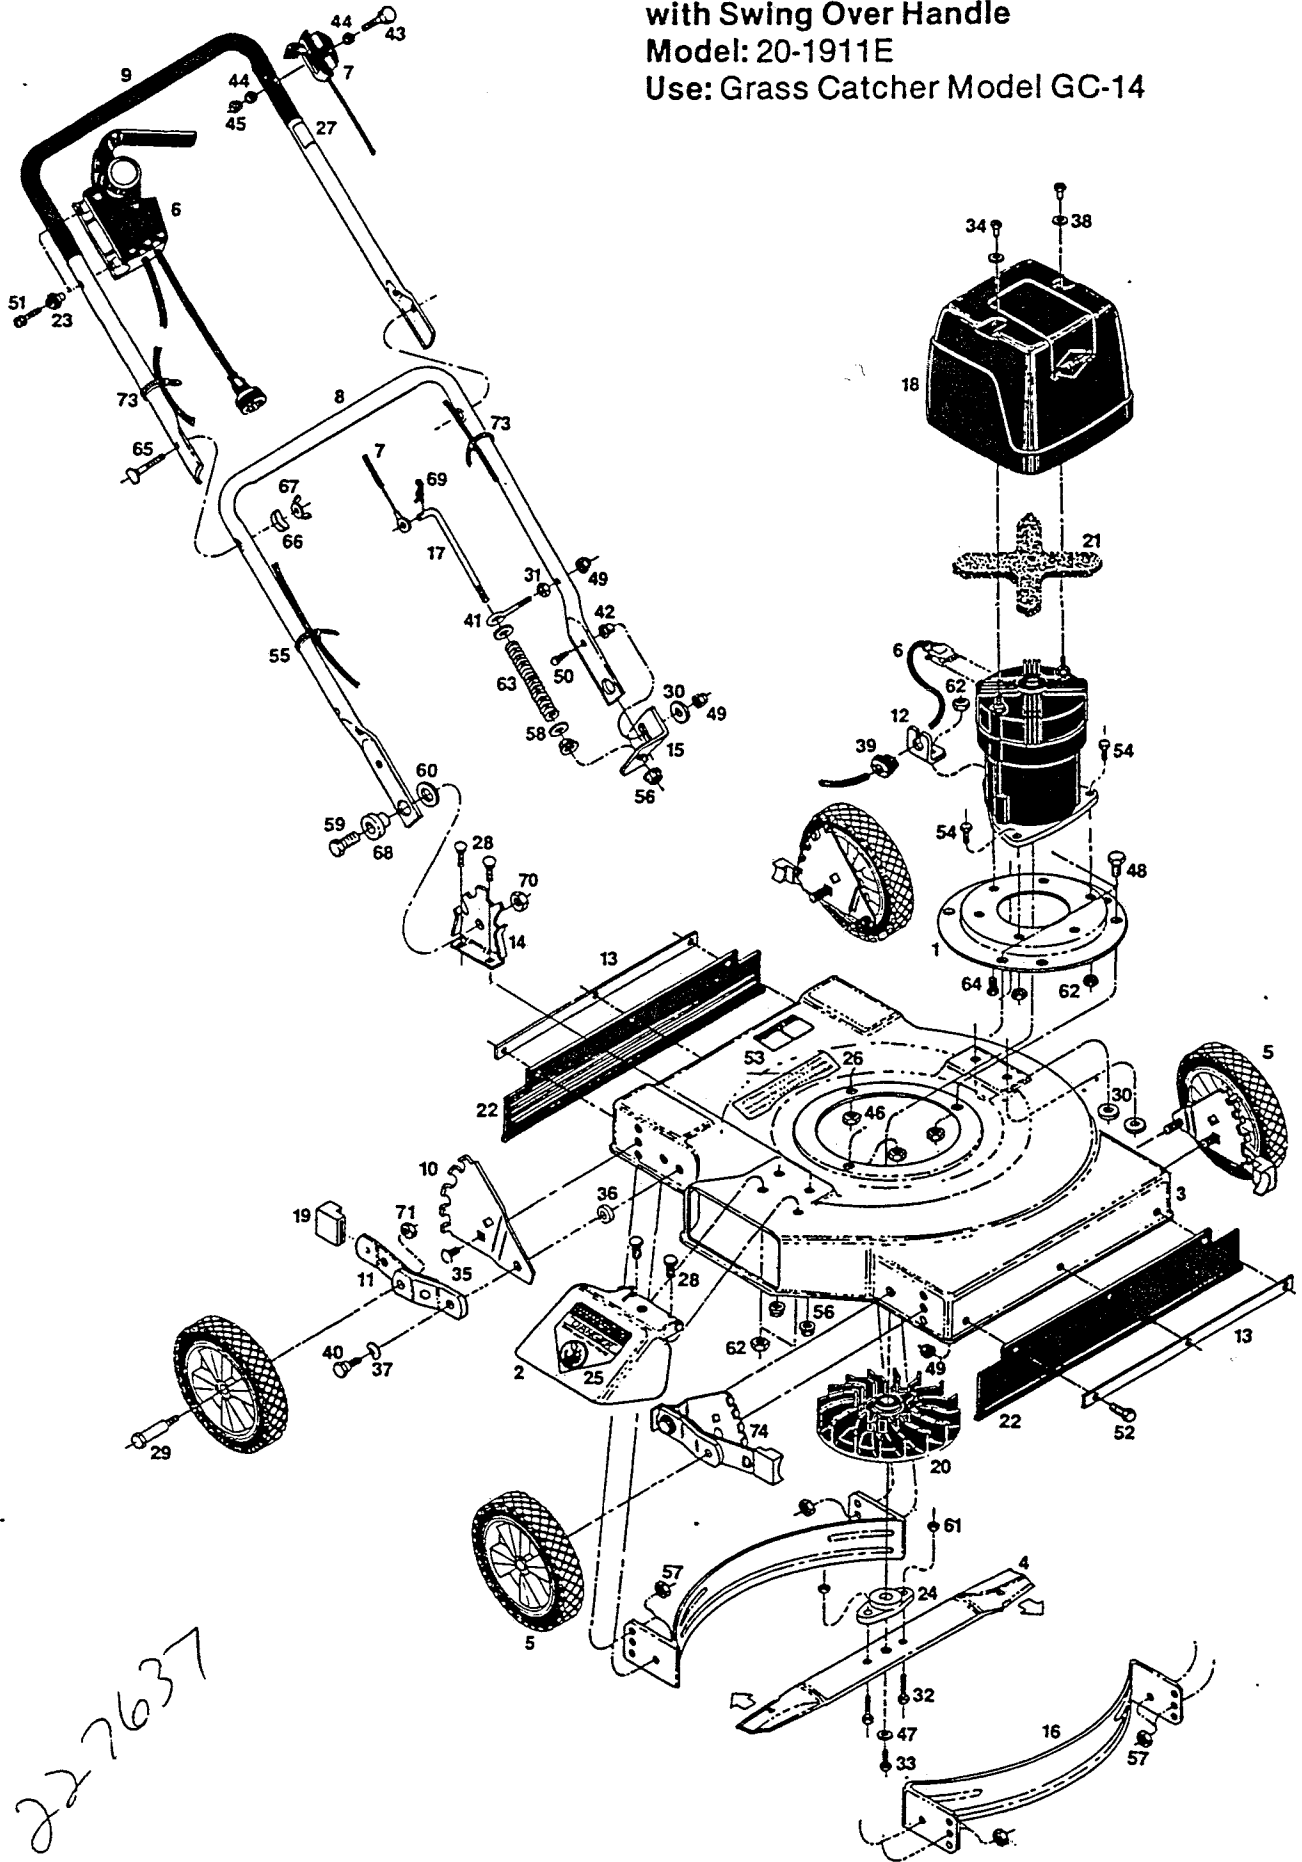

19" Side Discharge Electric Rotary Mower
with Swing Over Handle

Model: 20-1911E

Use: Grass Catcher Model GC-14

227637

**19" Side Discharge Electric Rotary Mower
with Swing Over Handle**

Model: 20-1911E

Use: Grass Catcher Model GC-14