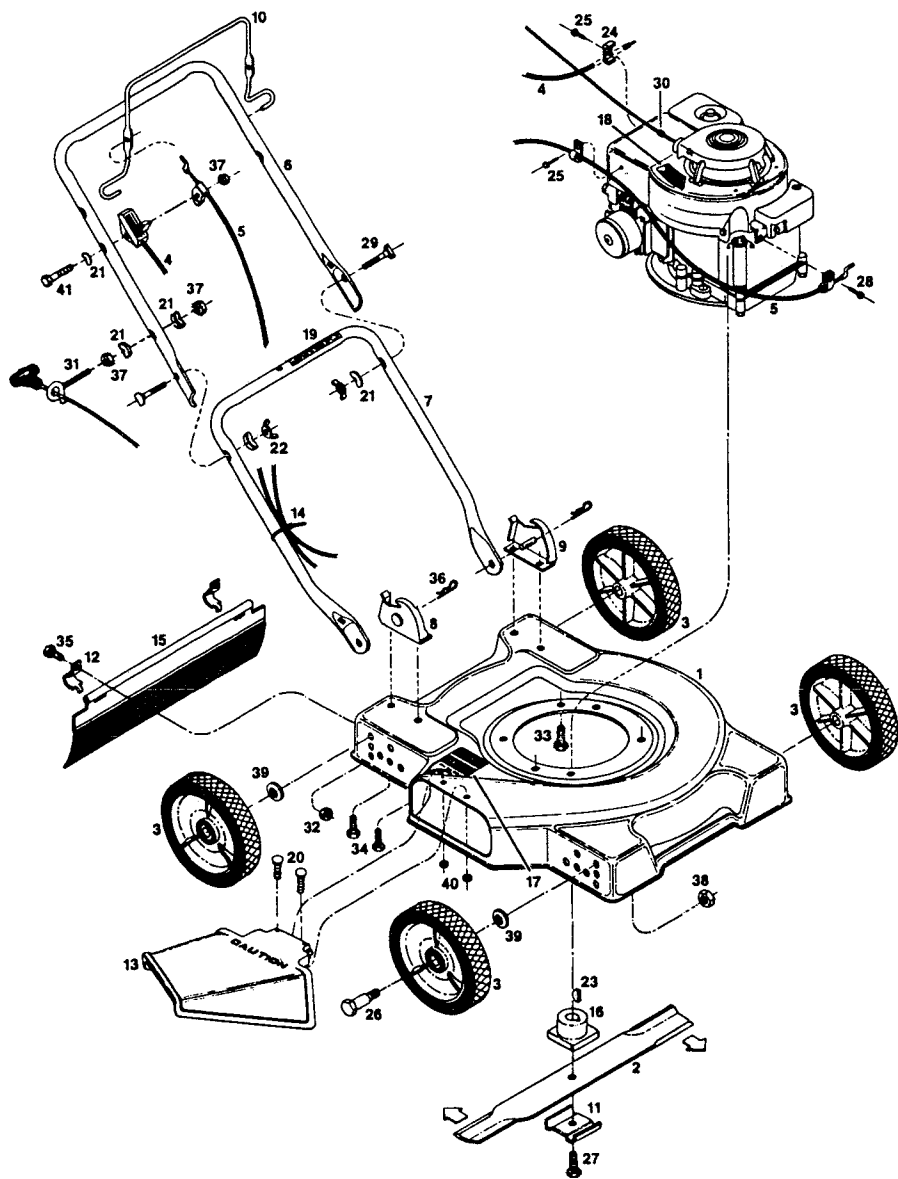

# 19" Side Discharge Rotary Mower Model: 20-1901F

Use: Grass Catcher Model GC-6A (160689)  
Replacement Bag (160457)

INDEX NO.	PART NO.	DESCRIPTION
1	012955	Deck 19" Green
	013490	Deck 19" Red
2	030023	Blade—19" Flat
3	041012	Wheel—6" Plastic
	498618	Wheel—7" Plastic
	041046	Wheel—7" Steel
4	051219	Control—Throttle
5	051466	Cable—Engine/Blade Control*
6	071076	Handle—Upper
7	071563	Handle—Lower
8	107086	Handle Bracket—Right Hand
9	107094	Handle Bracket—Left Hand
10	104687	Bail—Engine/Blade Control*
11	106336	Washer—Blade Adapter
12	106914	Clip—Trailing Shield
13	110221	Chute Deflector Assembly*
14	110379	Cable Tie
15	111583	Trailing Shield*
16	133231	Blade Adapter
17	144063	Decal—C.P.S.C. Danger
18	001461	Decal—Blade Warning
19	144899	Decal—Starting Instructions
20	150011	Bolt—Carriage 1/4-20 x 5/8
21	150201	Washer—Curved 5/16
22	150235	Wingnut 5/16-18
23	150276	Woodruff Key #6
24	150318	Cable Clamp
25	150623	Self Tap Screw #10 x 5/8
26	150730	Shoulder Bolt—Wheel (6" Plastic & 7" Steel)
	156158	Bolt—Wheel (7" Plastic only)
27	150862	Bolt—Blade 3/8-24 x 1 1/4 Gr. 8
28	151613	Bolt—Hex Head #10-32 x 3/8 SEMS
29	151928	Bolt—Curved Head 5/16-18 x 1 1/4
30	152074	Rope Stop
31	151371	Rope Guide
32	452318	Nut #10-24 HX Nylon Insert
33	457168	Bolt—Hex Head Self Tap 3/8-16 x 7/8
34	457499	Bolt—Self Tap 1/4-20 x 5/8
35	458687	Bolt #10-24 x 1/2
36	715011	Hairpin Cotter
37	715037	Nut—Keps 1/4-20
38	451492	Locknut 3/8-16 Top
39	715607	Washer—Belleville
40	715508	Locknut 1/4-20 Top
41	153874	Bolt—1/4-20 x 2 1/4" HHCS

**NOTE:** Parts are right or left hand as viewed from operator position.

Approximate cutting heights 7/8" to 2 3/4"  
Specifications subject to change without prior notice.