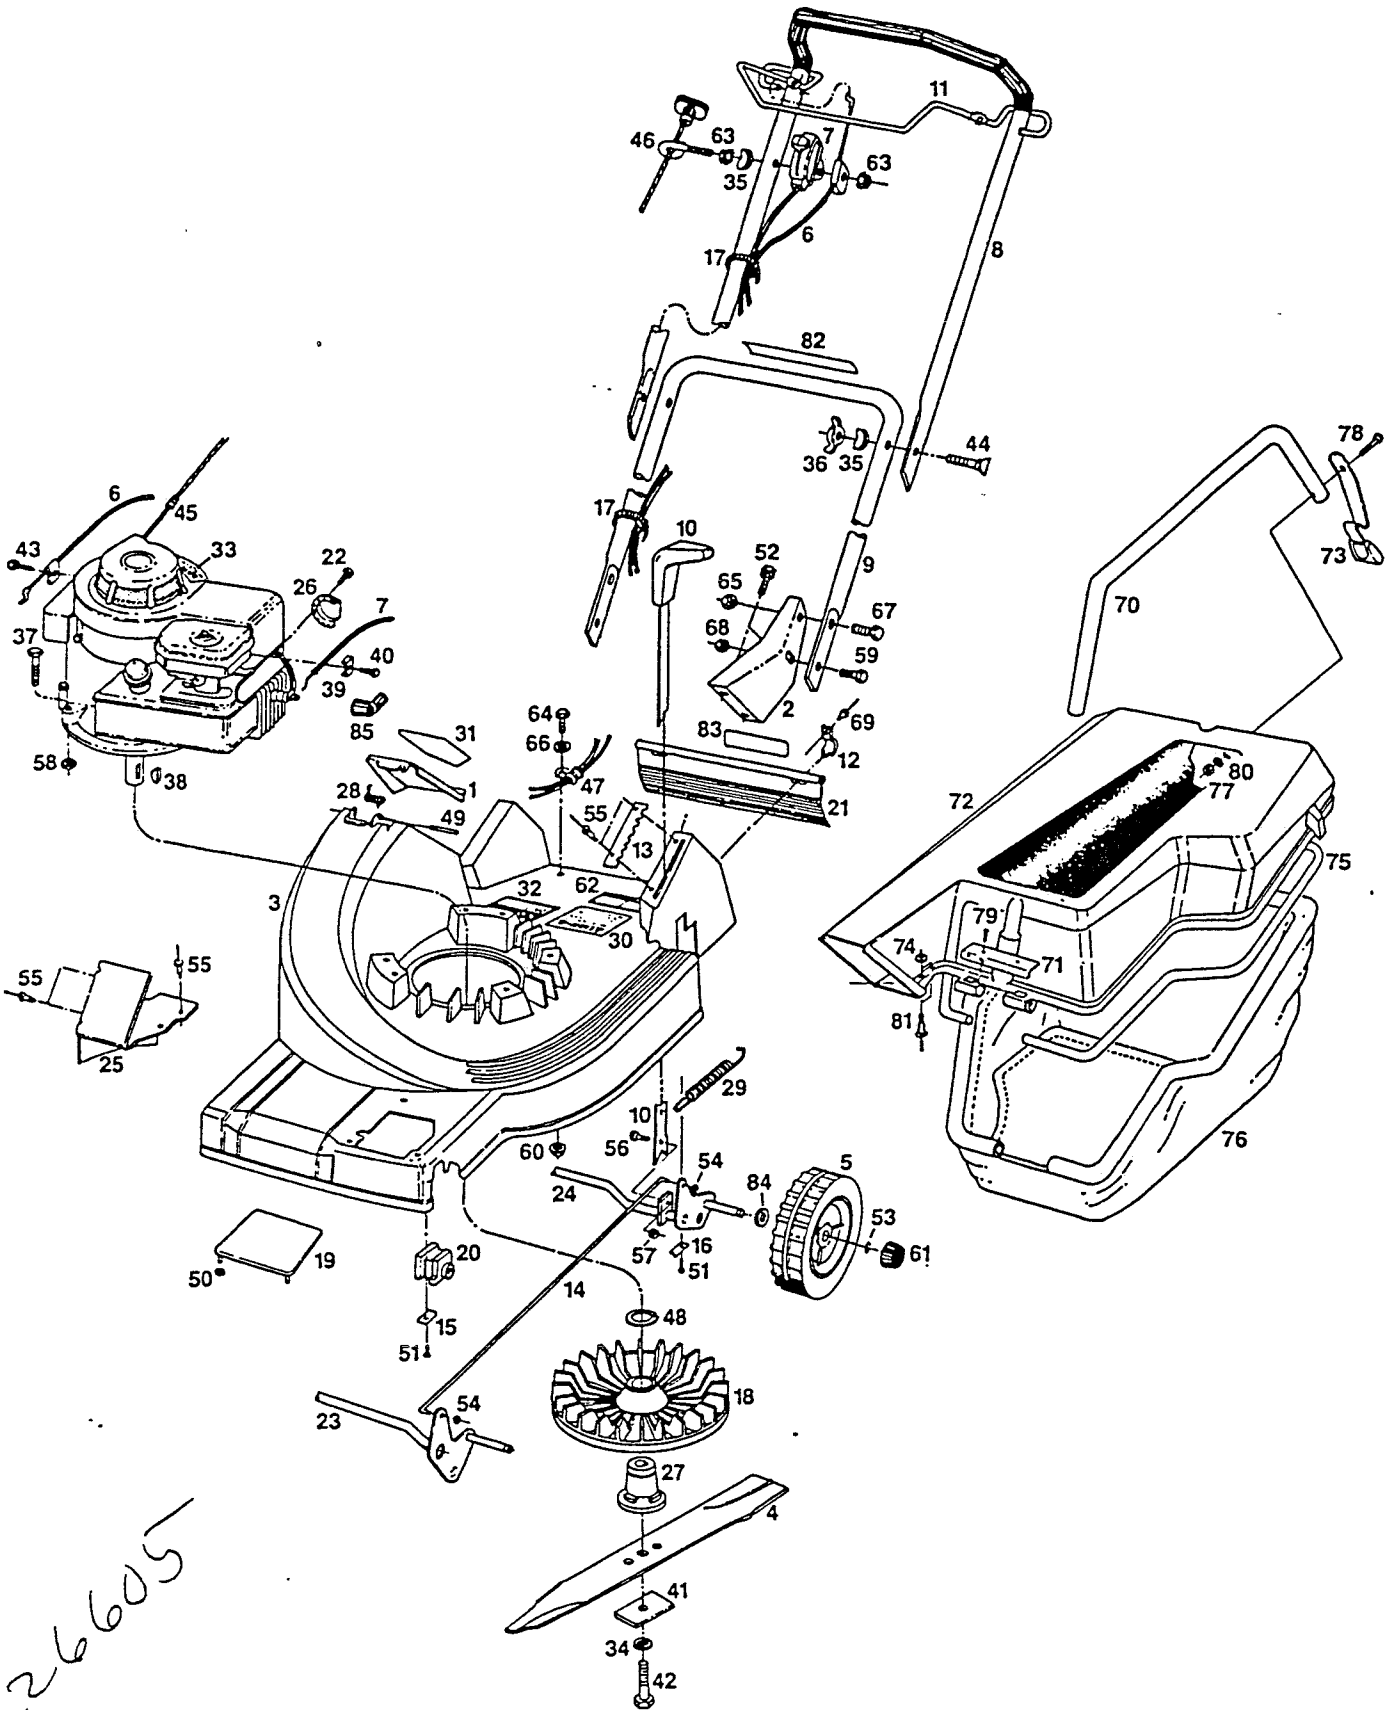

18" Rear Bagging Rotary Mower 20-1801D

226605

18" Rear Bagging Rotary Mower

20-1801D

PARTS LIST

INDEX NO.	PART NO.	DESCRIPTION	INDEX NO.	PART NO.	DESCRIPTION
1	029579	Door - Rear	43	151613	Screw #10-32 x 3/8 SEMS
2	029587	Handle Mounting Bracket	44	151928	Curved Head Bolt 5/16-18x1 1/4
3	029603	Deck - 18"	45	152074	Rope Stop
4	030452	Blade - 18"	46	152629	Eyebolt Rope Guide
5	041186	Wheel 8 x 1.75	47	152884	Strain Relief - Cable
6	051052	Cable - Engine/Blade Control	48	153957	Snap Ring - Blade/Impeller Hub
7	050880	Control - Throttle, with Cable	49	153965	Pin - Door 3/16-2"
8	071159	Handle - Upper	50	153973	Retainer - Push On - Deck Cover
9	071829	Handle - Lower	51	153981	Screw - Thread Forming-M5x3/8
10	090795	Lever - Height Adjuster	52	153999	Bolt Hex Head - Thread Forming
11	104745	Bail - Engine/Blade Control	53	154005	E-Ring Axle
12	106914	Clip - Trailing Shield	54	154013	Retainer - Push On-Connecting Rod
13	107664	Plate - Index - Height Adjuster	55	154021	Rivet Pop 5/32
14	107698	Rod Connecting - Height Adjuster	56	154054	Screw - Metric
15	107706	Plate - Front Axle Support	57	154062	Nut - Metric
16	107714	Plate - Rear Axle Support	58	310151	Nut Hex 5/16-18 Nylok
17	110379	Cable Tie	59	450437	Bolt Hex Head 5/16-18 x 3/4
18	111658	Impeller	60	451419	Nut Flange 1/4-20 Toplock
19	111666	Cover - Deck Opening	61	672345	Hub Cap - Wheel
20	111682	Bushing - Front Axle	62	714170	Decal - Model Number
21	111740	Trailing Shield	63	715037	Nut Hex 1/4-20 Keps
22	120048	Screw - Muffler Deflector	64	715045	Bolt Hex 1/4-20 x 3/4
23	127423	Front Axle Assembly	65	715086	Nut Hex 3/8-16 Toplock
24	127431	Rear Axle Assembly	66	715300	Washer Flat 1/4
25	127464	Baffle Assembly Rear	67	715201	Bolt Hex 3/8-16 x 3/4
26	133488	Deflector - Muffler	68	715490	Nut Hex 5/16-18 Toplock
27	133678	Blade/Impeller Hub	69	764225	Rivet Pop 3/16
28	133686	Spring - Rear Door	70	071803	Handle - Catcher
29	133702	Spring - Height Adjuster	71	029884	Bracket
30	142661	Decal - Safety Rules	72	111674	Catcher Housing - Upper Plastic
31	144063	Decal - Danger	73	133694	Latch - Catcher
32	144162	Decal - Caution	74	154039	Washer Flat 1/8
33	144204	Decal - Blade Warning	75	160713	Frame - Catcher
34	150185	Washer 3/8 Split Lock	76	160721	Catcher - Bottom - Cloth
35	150201	Washer - Curved 5/16	77	452318	Nut Hex #10-24 Nylok
36	150235	Wingnut - 5/16-18	78	459370	Screw #10-24 x 1 1/2 Round Head
37	150250	Bolt Hex - 5/16-18 x 1 1/2	79	459685	Screw #10-5/8 Self Tapping
38	150276	Woodruff Key #6	80	715136	Washer Flat #10
39	150318	Clamp - Cable	81	816017	Rivet Pop 1/8
40	150623	Screw #10x5/8 Self Tapping	82	144899	Decal - Starting Instructions
41	106005	Washer - Blade	83	146589	Decal - Trailing Shield
42	150987	Bolt Hex 3/8-24x2 1/4 - Grade 5	84	311043	Washer 1/2 SAE
			85	110833	Cover - Spark Plug