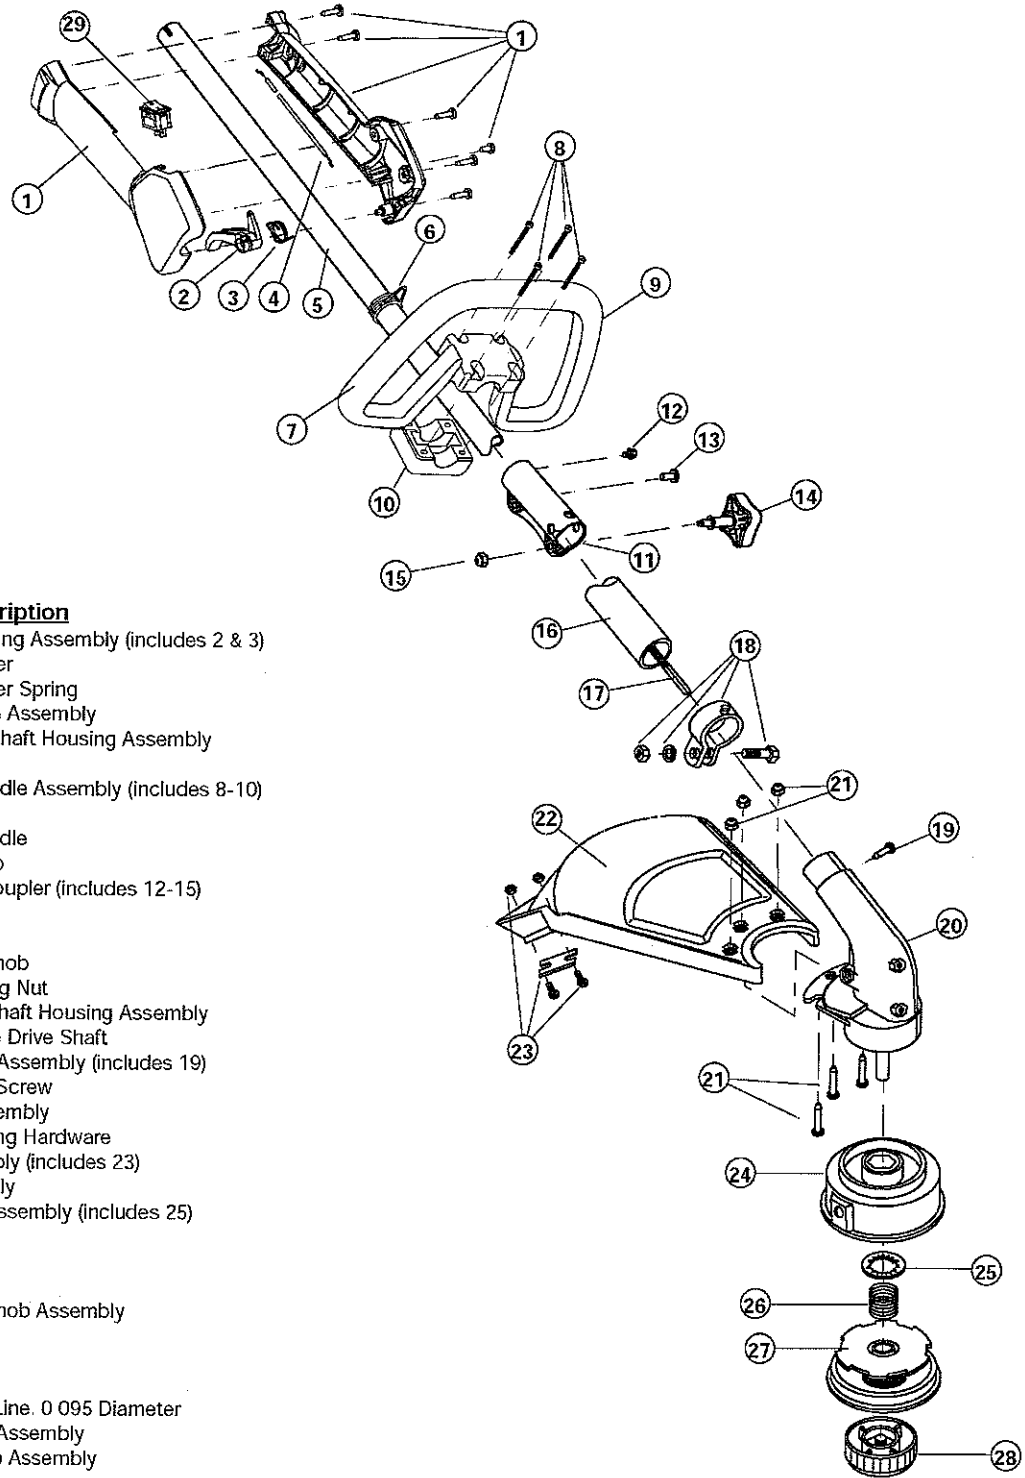

* Items Not Shown

PARTS LIST

BOOM AND TRIMMER PARTS - TB70SS 2 CYCLE TRIMMER

Item	Part No.	Description
1	753-04829	Throttle Housing Assembly (includes 2 & 3)
2	753-04119	Throttle Trigger
3	791-182690	Throttle Trigger Spring
4	753-04405	Throttle Cable Assembly
5	753-04344	Upper Drive Shaft Housing Assembly
6	791-610327	Harness Clip
7	791-180869	Deluxe D-Handle Assembly (includes 8-10)
8	791-181070	Screw
9	791-182167	Deluxe D-Handle
10	791-182168	Bottom Clamp
11	753-1190	Split Boom Coupler (includes 12-15)
12	791-182057	Screw
13	791-181617	Bolt
14	791-181981	Adjustment Knob
15	791-181886	Knob Retaining Nut
16	753-1212	Lower Drive Shaft Housing Assembly
17	791-181166	Lower Flexible Drive Shaft
18	791-153597	Lower Clamp Assembly (includes 19)
19	791-145569	Anti-Rotation Screw
20	791-180549	Gear Box Assembly
21	791-180547	Shield Mounting Hardware
22	791-180548	Shield Assembly (includes 23)
23	791-682061	Blade Assembly
24	791-153619	Outer Spool Assembly (includes 25)
25	791-610660	Retaining
26	791-610317B	Spring
27	753-1155	Inner Reel
28	791-153066B	Bump Head Knob Assembly
29	791-182405	Switch