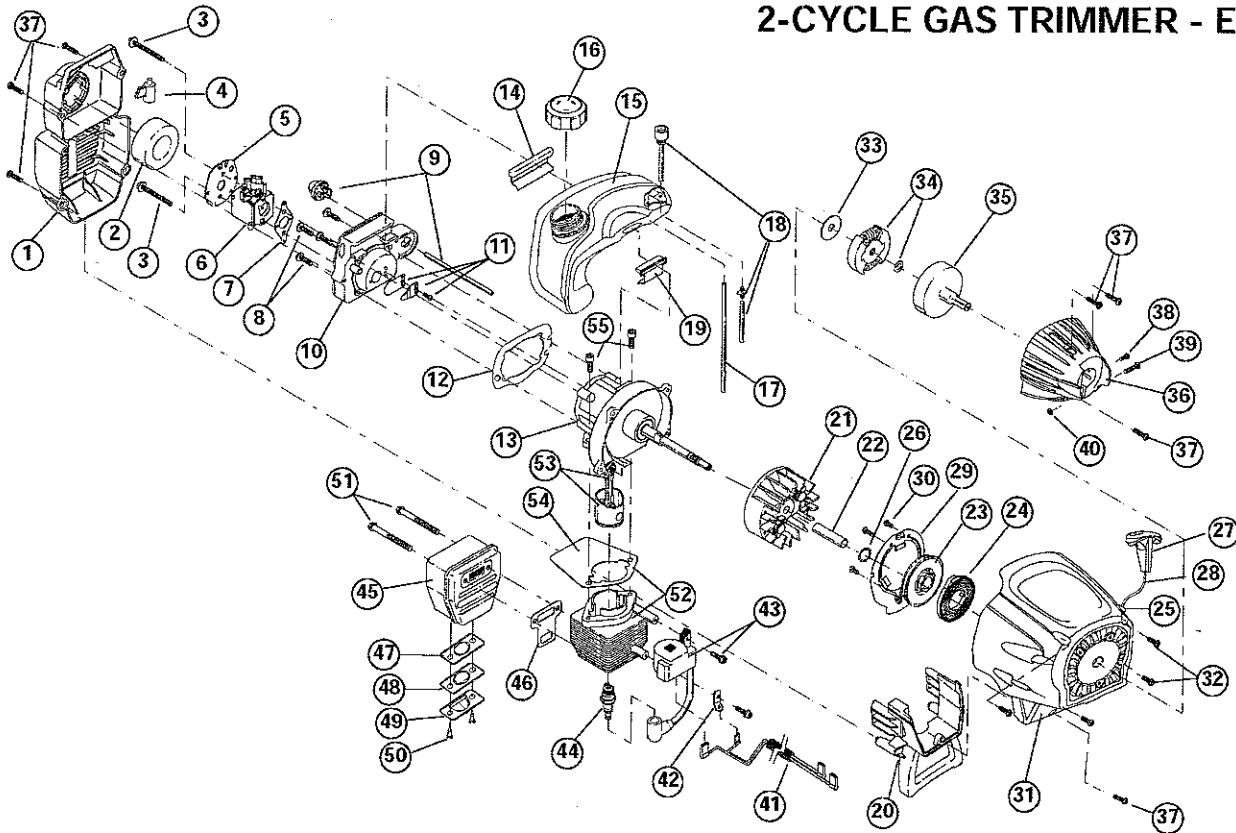

PARTS LIST

ENGINE PARTS - TB70SS 2-CYCLE GAS TRIMMER - ENGINE

Item	Part No.	Description	Item	Part No.	Description
1	753-04810	Air Cleaner Cover Assembly (includes 2 & 37)	31	753-04402	Starter Housing Assembly (includes 23-30, 32 & 37)
2	791-180350B	Air Cleaner Filter	32	791-181862	Housing Screw
3	791-180351	Carburetor Mounting Screw Assembly	33	791-182368	Clutch Washer
4	753-04227	Choke Extension	34	791-182369	Clutch Rotor Assembly
5	753-1194	Choke Plate	35	791-153592	Clutch Drum Assembly
6	753-04318	Carburetor Assembly (includes 7 & 18)	36	753-1204	Clutch Cover Assembly (includes 37-40)
7	791-610675	Carburetor Gasket	37	791-181345	Cover Screw
8	791-181860	Carb Mount Screw	38	791-182519	Anti-Rotation Screw
9	791-683947B	Primer & Hose Assembly	39	753-04003	Clamping Screw
10	753-1196	Carb Mount Assembly (includes 8, 11 & 12)	40	791-180217	Clamping Nut
11	791-684451	Reed Assembly	41	791-182798	Wire Leads and Sleeve
12	753-1208	Carburetor Mount Gasket	42	791-611063	Ground Tab
13	753-04401	Crankcase Service Assembly (includes 8)	43	753-04336	Module Assembly (includes 42)
14	791-612134	Rear Mounting Pad	44	791-610311B	Spark Plug
15	753-04307	Fuel Tank Assembly (includes 16-18)	45	753-04618	Muffler Assembly (includes 46-51)
16	753-04084	Fuel Cap Assembly	46	753-04619	Exhaust Gasket
17	791-181068	Fuel Return Line	47	753-04689	Spark Arrestor Screen
18	753-04233	Fuel Line Assembly	48	753-04690	Exhaust Hood Diverter
19	791-145308	Front Mounting Pad	49	753-04691	Exhaust Hood
20	753-04702	Shroud Extension & Stand	50	753-04315	Screws
21	791-182736	Flywheel Assembly	51	753-04620	Muffler Mounting Bolts
22	791-181525	Spacer	52	753-04323	Cylinder Assembly (includes 54 & 55)
23	753-04459	Recoil Pulley Assembly (includes 24, 26 & 28)	53	753-04367	Piston and Rod Assembly
24	753-04286	Recoil Spring	54	753-04182	Cylinder Gasket
25	753-1200	Rope Guide	55	791-182723	Cylinder Bolt
26	791-181247	Pulley Retainer	*	753-1209	Piston Ring Set
27	791-181079	Pull Handle	*	753-04812	Short Block Assembly (includes 8, 13 & 52-55)
28	791-613103	Rope	*	791-181599	Clutch Springs (Qty 2)
29	753-04417	Pressure Plate Assembly			
30	753-1202	Plate Screw			

* Items Not Shown