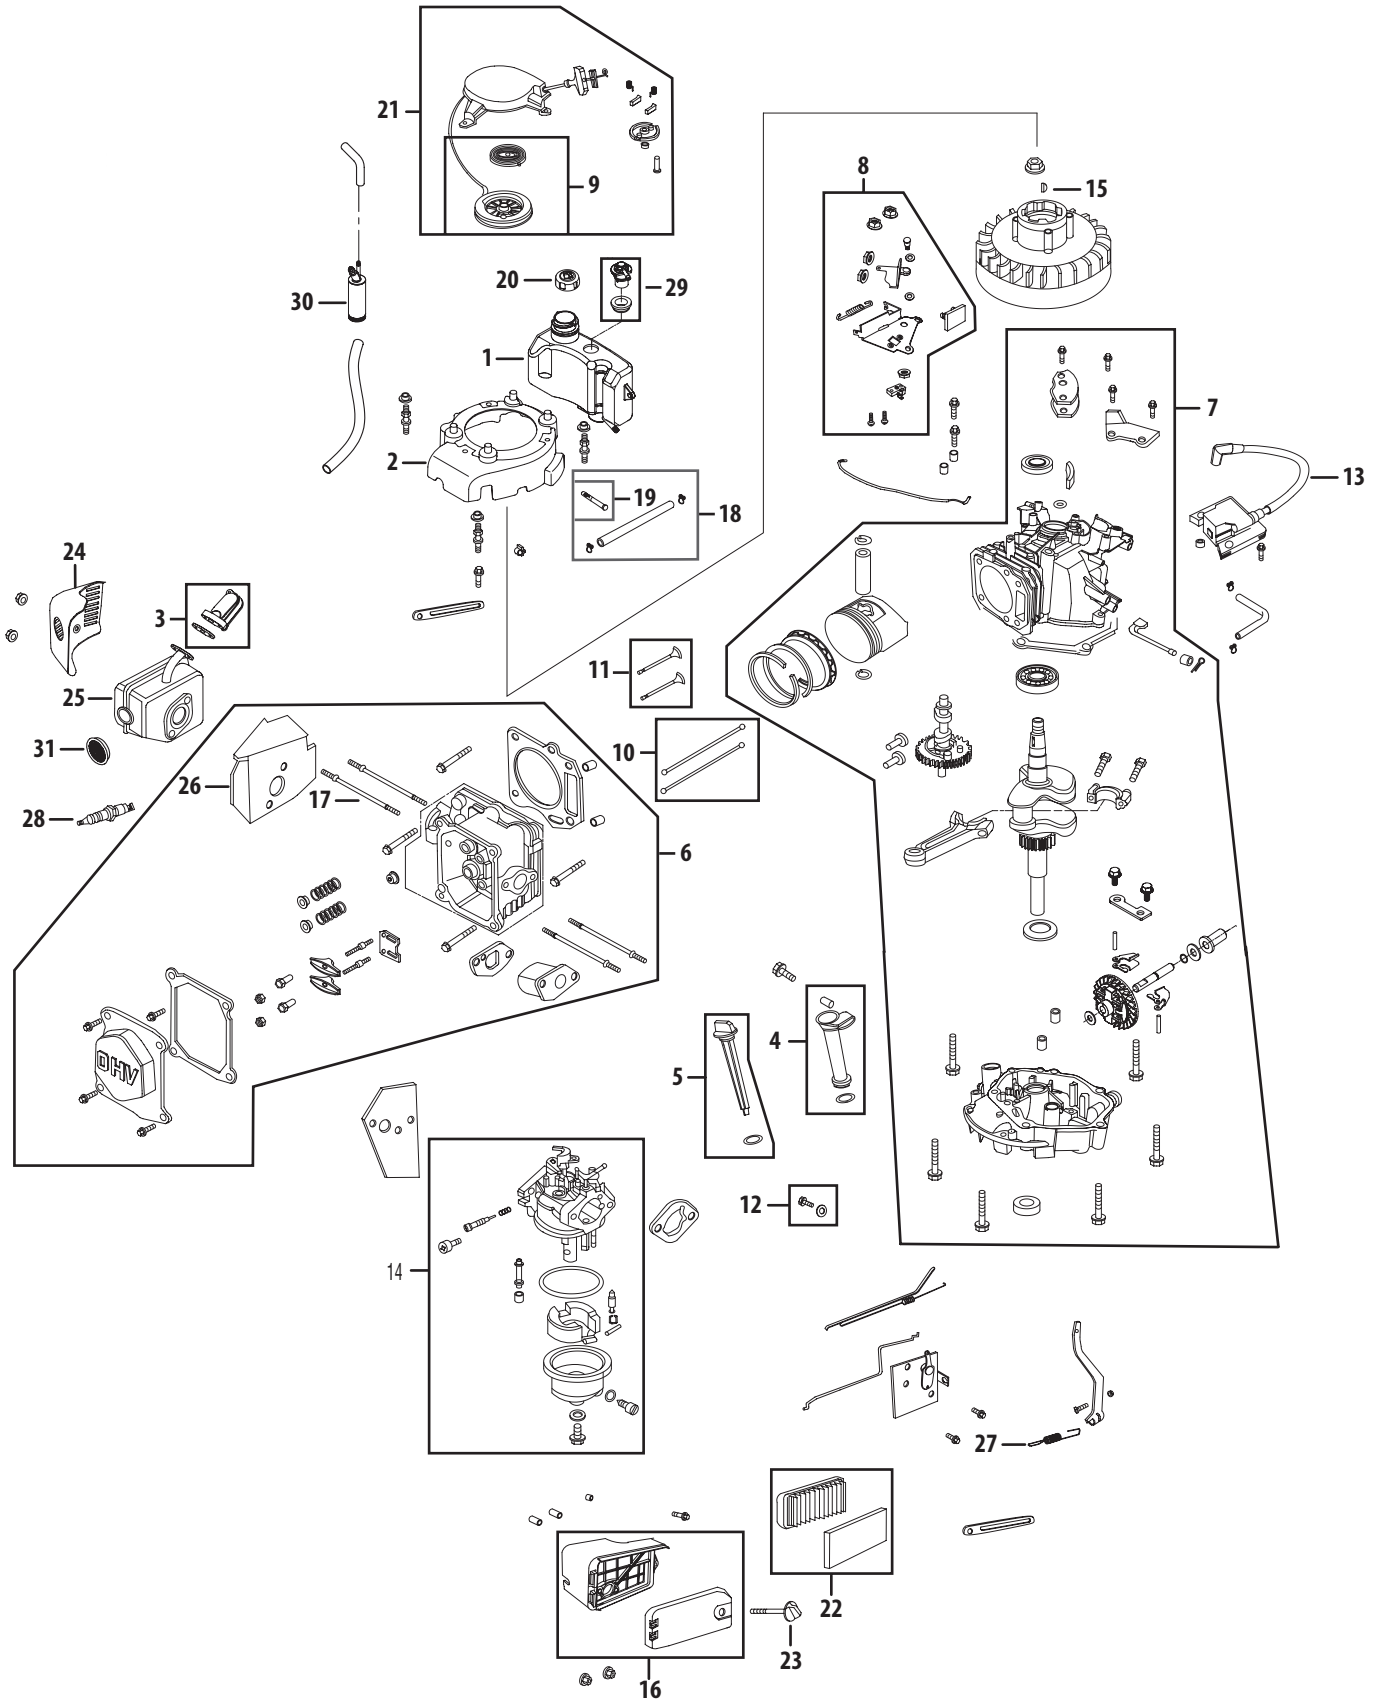

Engine Model - 1P70MC

Ref No.	Part Number	Description
1.	751-10438	Fuel Tank
2.	751-10369	Flywheel Shroud
3.	751-10840	Reed Valve Assembly
4.	751-10334	Oil Filler Tube Assembly
5.	751-10863	Dipstick Assembly
6.	751-10413	Cylinder Head Complete
7.	751-10867	Short Block Assembly
8.	751-10321	Stop Switch and Brake Assembly
9.	751-10319	Recoil Spring and Pulley Assembly
10.	751-10344	Push Rod Kit
11.	751-10345	Valve Kit
12.	751-10370	Oil Drain Plug and Washer Assembly
13.	751-10366	Ignition Coil
14.	751-10862	Carburetor Assembly
15.	751-10307	Flywheel Key
16.	751-10865	Air Cleaner Housing Assembly Complete
17.	751-10342	Muffler Stud Assembly
18.	751-10364	Fuel Line Kit – Inc. hoses, clamps & filter
19.	751-10358	Fuel Filter
20.	751-10440	Fuel Cap
21.	751-10299	Recoil Starter Assembly
22.	751-10298	Air Cleaner Kit
23.	751-10297	Air Cleaner Thumb Screw
24.	751-10411	Muffler Guard
25.	751-10864	Muffler
26.	751-10402	Muffler Gasket /Heat Shield
27.	751-10387	Governor Return Spring
28.	751-10292	Spark Plug
29.	751-10869	Roll Over Valve Assembly
30.	751-10443	Carbon Canister
31.	751-10351	Spark Arrestor
–	752Z1P70MC	Engine – Complete
–	751-10868	Carburetor Kit – Major
–	751-10870	Cylinder Head Service Kit
–	751-10416	Gasket Kit – Complete
–	751-10417	Gasket Kit – External

NOTE: Illustrated parts without a numeric call-out are not servicable components.