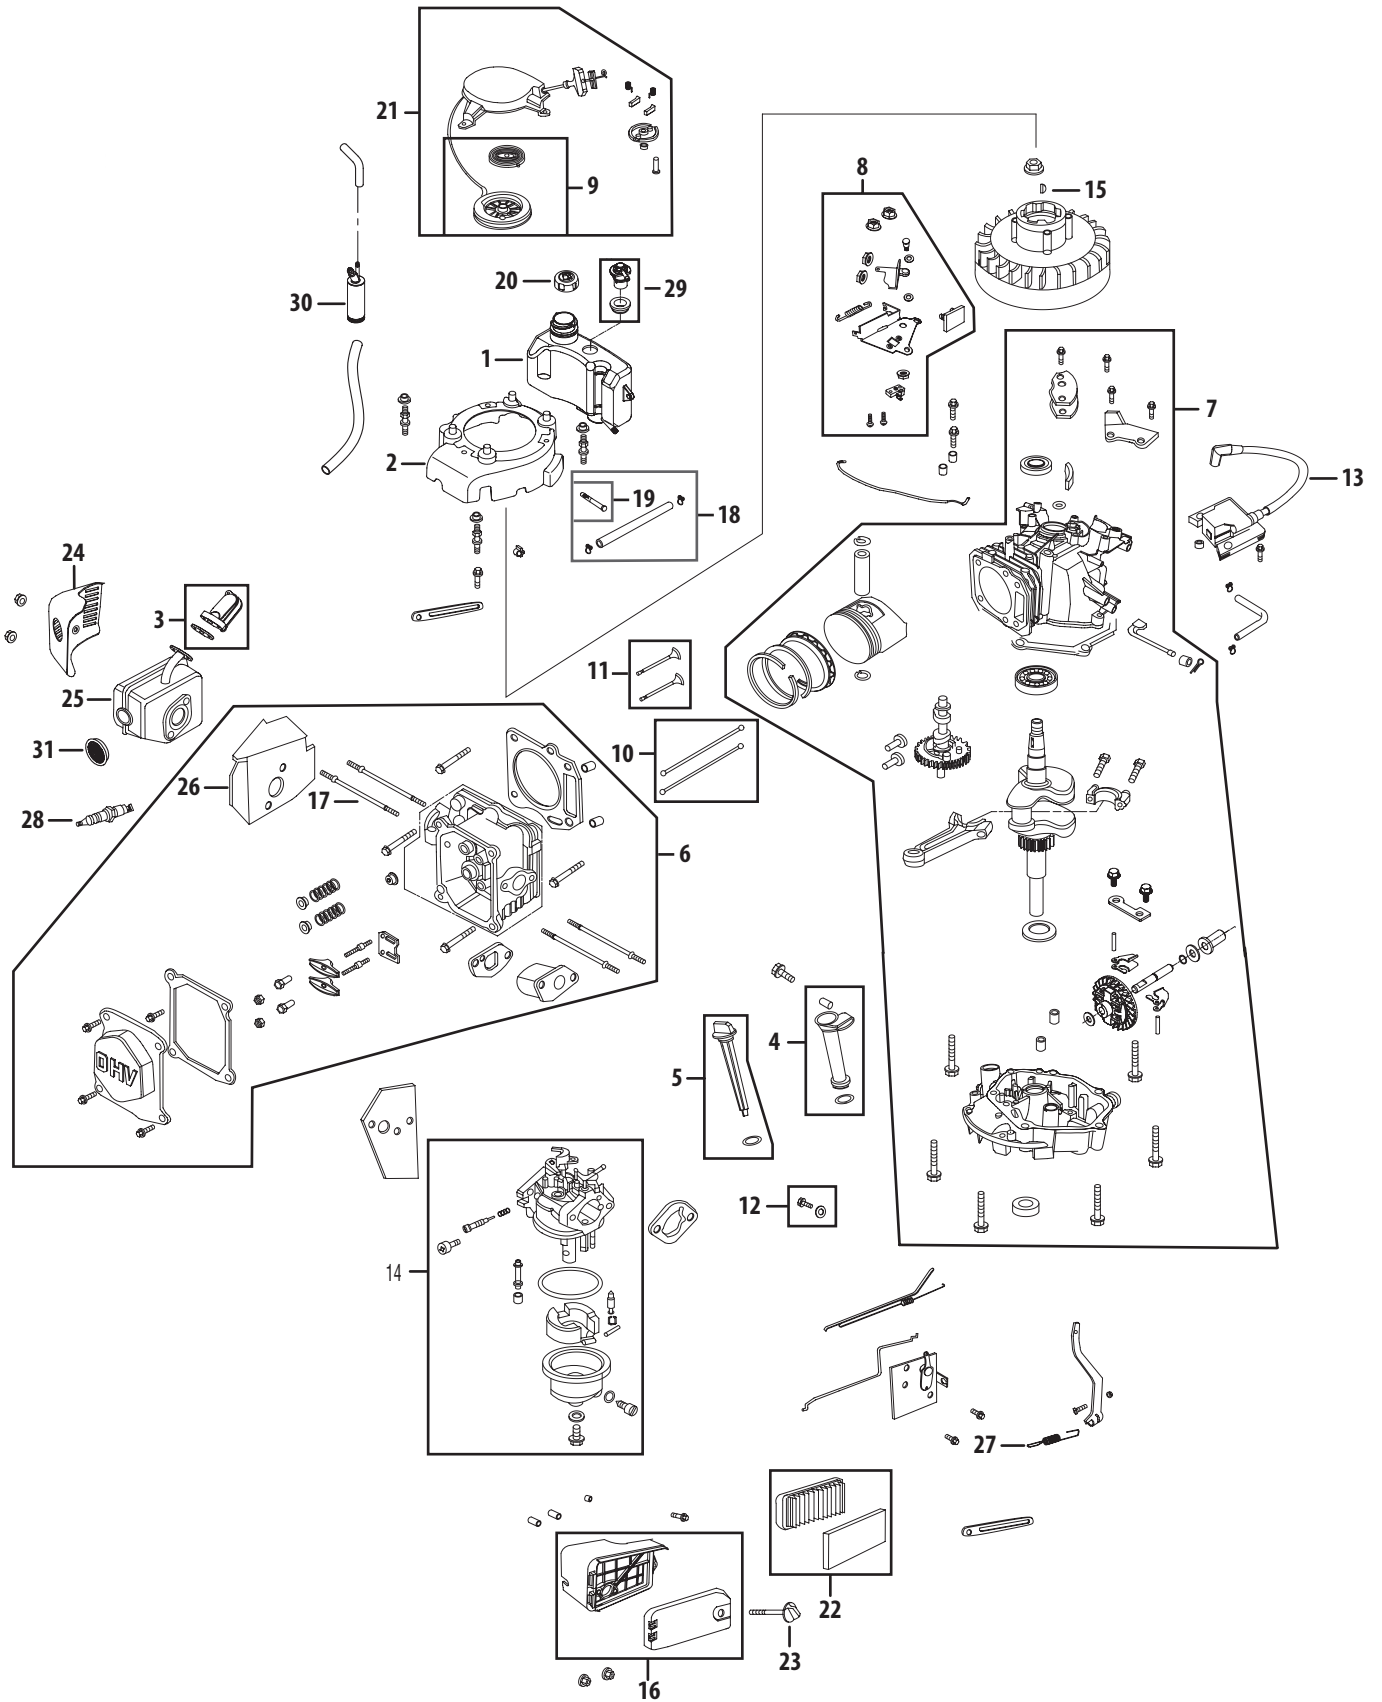

Engine Model - 1P65MC

Ref No.	Part Number	Description
1.	751-10438	Fuel Tank
2.	751-10841	Flywheel Shroud
3.	751-10840	Reed Valve Assembly
4.	751-10334	Oil Filler Tube Assembly
5.	751-10333	Dipstick Assembly
6.	751-10845	Cylinder Head Assembly
7.	751-10847	Short Block Assembly
8.	751-10320	Stop Switch and Brake Assembly
9.	751-10319	Recoil Spring and Pulley Assembly
10.	751-10314	Push Rod Kit
11.	751-10313	Valve Kit
12.	751-10370	Oil Drain Plug and Washer Assembly
13.	751-10367	Ignition Coil
14.	751-10838	Carburetor Assembly
15.	751-10307	Flywheel Key
16.	751-10844	Air Cleaner Housing Assembly Complete
17.	751-10304	Muffler Stud Assembly
18.	751-10363	Fuel Line Kit – Inc. hoses, clamps & filter
19.	751-10358	Fuel Filter
20.	751-10440	Fuel Cap
21.	751-10299	Recoil Starter Assembly
22.	751-10298	Air Cleaner Kit
23.	751-10297	Air Cleaner Thumb Screw
24.	751-10404	Muffler Guard
25.	751-10843	Muffler
26.	751-10402	Muffler Gasket /Heat Shield
27.	751-10387	Governor Return Spring
28.	751-10292	Spark Plug
29.	751-10869	Roll Over Valve Assembly
30.	751-10443	Carbon Cannister
31.	751-10351	Spark Arrestor
–	752Z1P65MC	Engine – Complete
–	751-10846	Cylinder Head Service Kit
–	751-10839	Carburetor Kit – Major
–	751-10848	Gasket Kit – Complete
–	751-10849	Gasket Kit – External

NOTE: Illustrated parts without a numeric call-out are not servicable components.