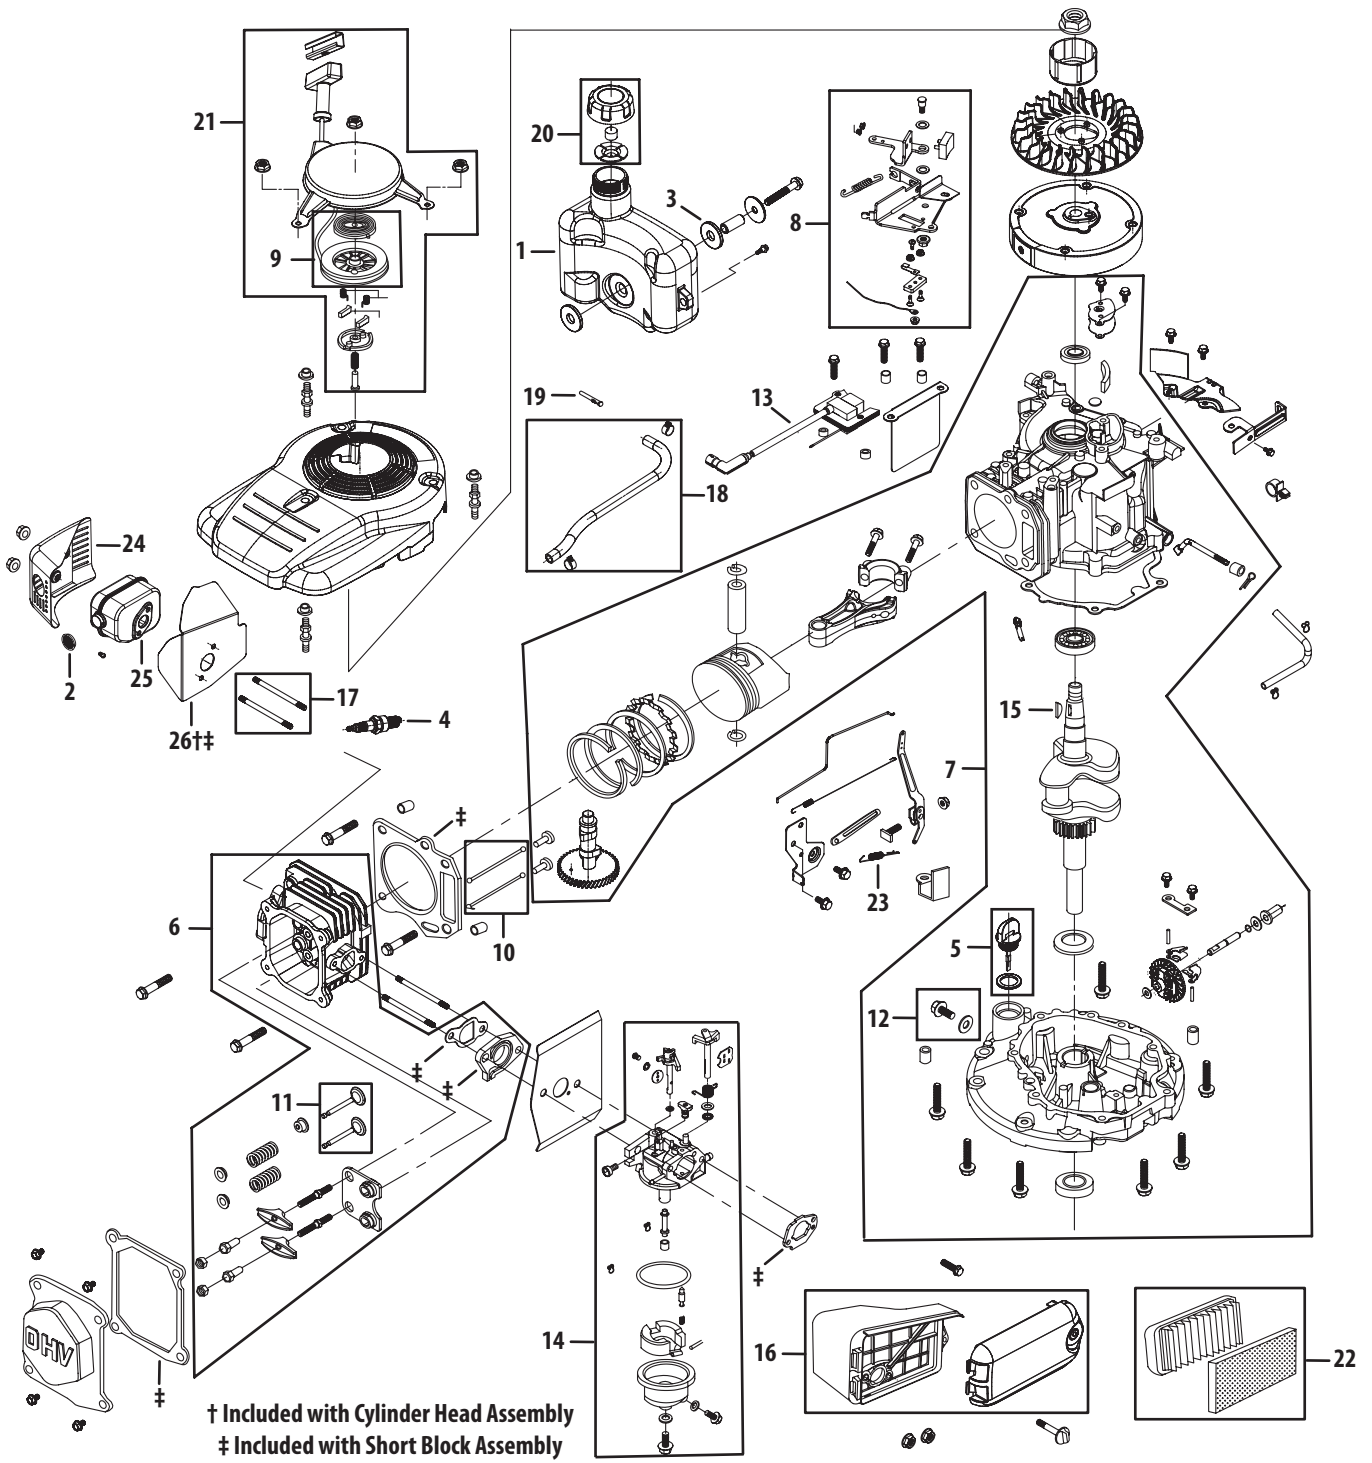

Engine Model - 1P61P0

Ref No.	Part Number	Description
1.	751-10337	Fuel Tank
2.	751-10351	Spark Arrestor
3.	751-10335	Rubber Fuel Tank Mounting Washer
4.	751-10292	Spark Plug
5.	751-10617	Dipstick Assembly
6.	751-10743	Cylinder Head Assembly
7.	751-10852	Short Block Assembly
8.	751-10740	Stop Switch and Brake Assembly
9.	751-10319	Recoil Spring and Pulley Assembly
10.	751-10314	Push Rod Kit
11.	751-10313	Valve Kit
12.	751-10370	Oil Drain Plug and Washer Assembly
13.	751-10367	Ignition Coil
14.	751-10883	Carburetor Assembly
15.	751-10307	Flywheel Key
16.	751-10882	Air Cleaner Housing Assembly Complete
17.	751-10304	Muffler Stud Assembly
18.	751-10363	Fuel Line Kit – Inc. hose & clamps
19.	751-10358	Fuel Filter
20.	751-10300	Fuel Cap Assembly
21.	751-10299	Recoil Starter Assembly
22.	751-10298	Air Filter Assembly
23.	751-10387	Governor Return Spring
24.	751-10404	Muffler Shield
25.	751-10403	Muffler Assembly
26.	751-10402	Muffler Gasket /Heat Shield
–	952Z1P61PO	Engine – Complete
–	751-10744	Cylinder Head Service Kit
–	751-10886	Carburetor Kit – Major
–	751-10884	Gasket Kit – Complete
–	751-10885	Gasket Kit – External

NOTE: Illustrated parts without a numeric call-out are not servicable components.