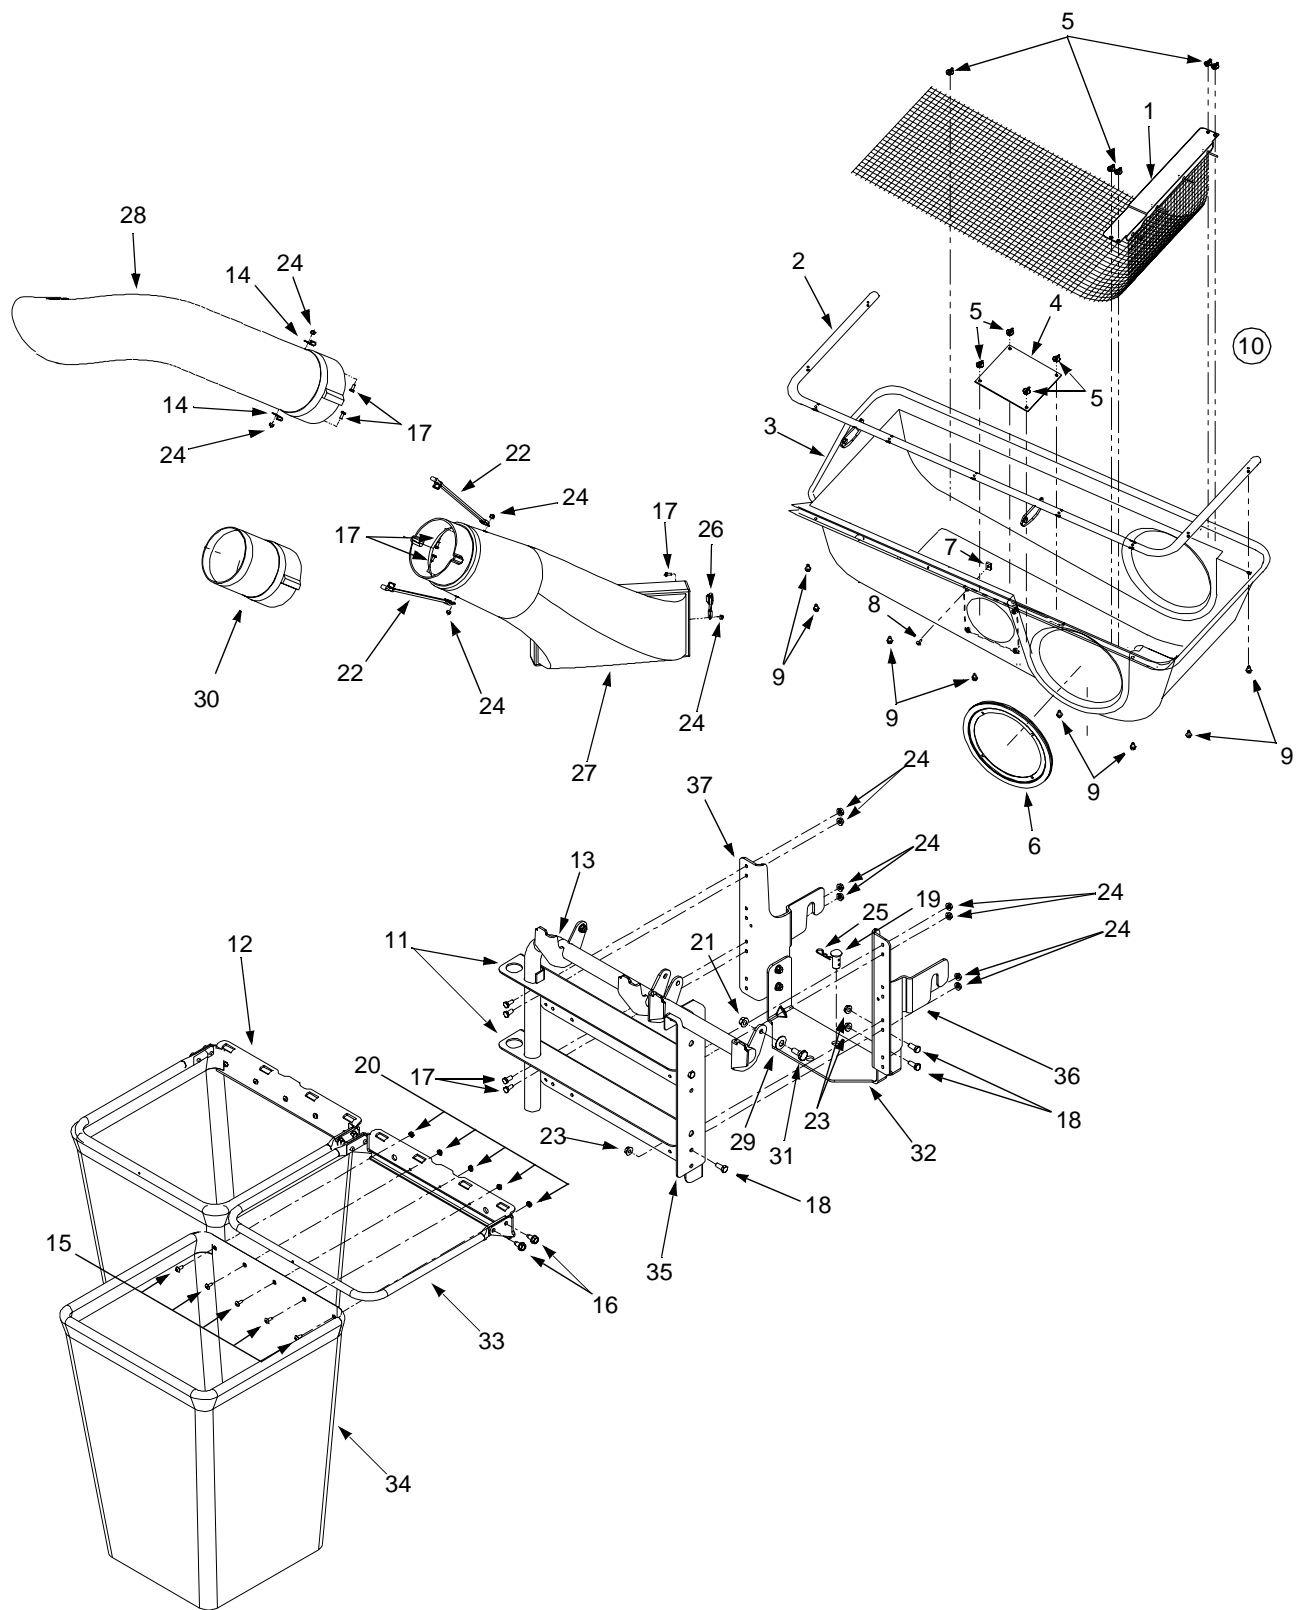

Parts List

Twin Rear Bagger

For 1500 Series Lawn Tractors

Models

CC-190-670

190-670-100

(for 38-inch & 42-inch decks)

IMPORTANT: READ SAFETY RULES AND INSTRUCTIONS CAREFULLY

CUB CADET LLC P.O. BOX 361131 CLEVELAND, OHIO 44136-0019

Model 670

Model 670

REF. NO.	PART NO.	DESCRIPTION
1	16847A	Screen Assembly
2	16596	Hinge Bracket Assembly
3	731-0821A	Grass Catcher Cover
4	731-0824A	Plastic Plate, 1/8 x 5.6 sq.
5	726-0258	Zip Twist Fastener
6	723-0412	Tube Seal
7	712-0147	U-Type Speed Nut, #10-24
8	710-0351	Screw, #10-16 x .5
9	710-0599	Hex Screw, 1/4-20 x .5
10	16594A	Cover Assembly
11	16587D	Catcher Support Tube Mounting Bracket
12	16591A	Bag Frame Hanger Bracket
13	16592	Catcher Support Tube Assembly
14	16606	Retainer Hook Bracket
15	710-0473	Screw, #10-24 x .5
16	710-0604A	Self Tapping Screw, 5/16-18 x .625
17	710-0751	Hex Cap Screw, 1/4-20 x .62
18	710-3008	Hex Cap Screw, 5/16-18 x .75
19	711-0309A	Clevis Pin
20	712-0272	Hex Sems Nut, 10-24
21	712-0431	Hex Flange Lock Nut, 3/8-16
22	723-0476	Retainer Strap Assembly
23	712-3004A	Hex Flange Lock Nut, 5/16-18
24	712-3027	Hex Flange Lock Nut, 1/4-20
25	714-0117	Internal Cotter Pin, .148 x 3
26	723-0383	Retainer Strap Assembly
27	731-0827A	Discharge Chute
28	731-0899A	Chute Tube
29	736-0255	Bell Washer
30	731-3272	Extension Tube
31	738-0380	Shoulder Screw, .50 x .27, 3/8-16
32	783-0765	Support Cross Bracket
33	749-0701A	Bag Frame Tube
34	764-0221	Bag
35	783-0601	Catcher Support Bracket
36	783-0673	RH Catcher Support Bracket
37	783-0764	LH Catcher Support Bracket