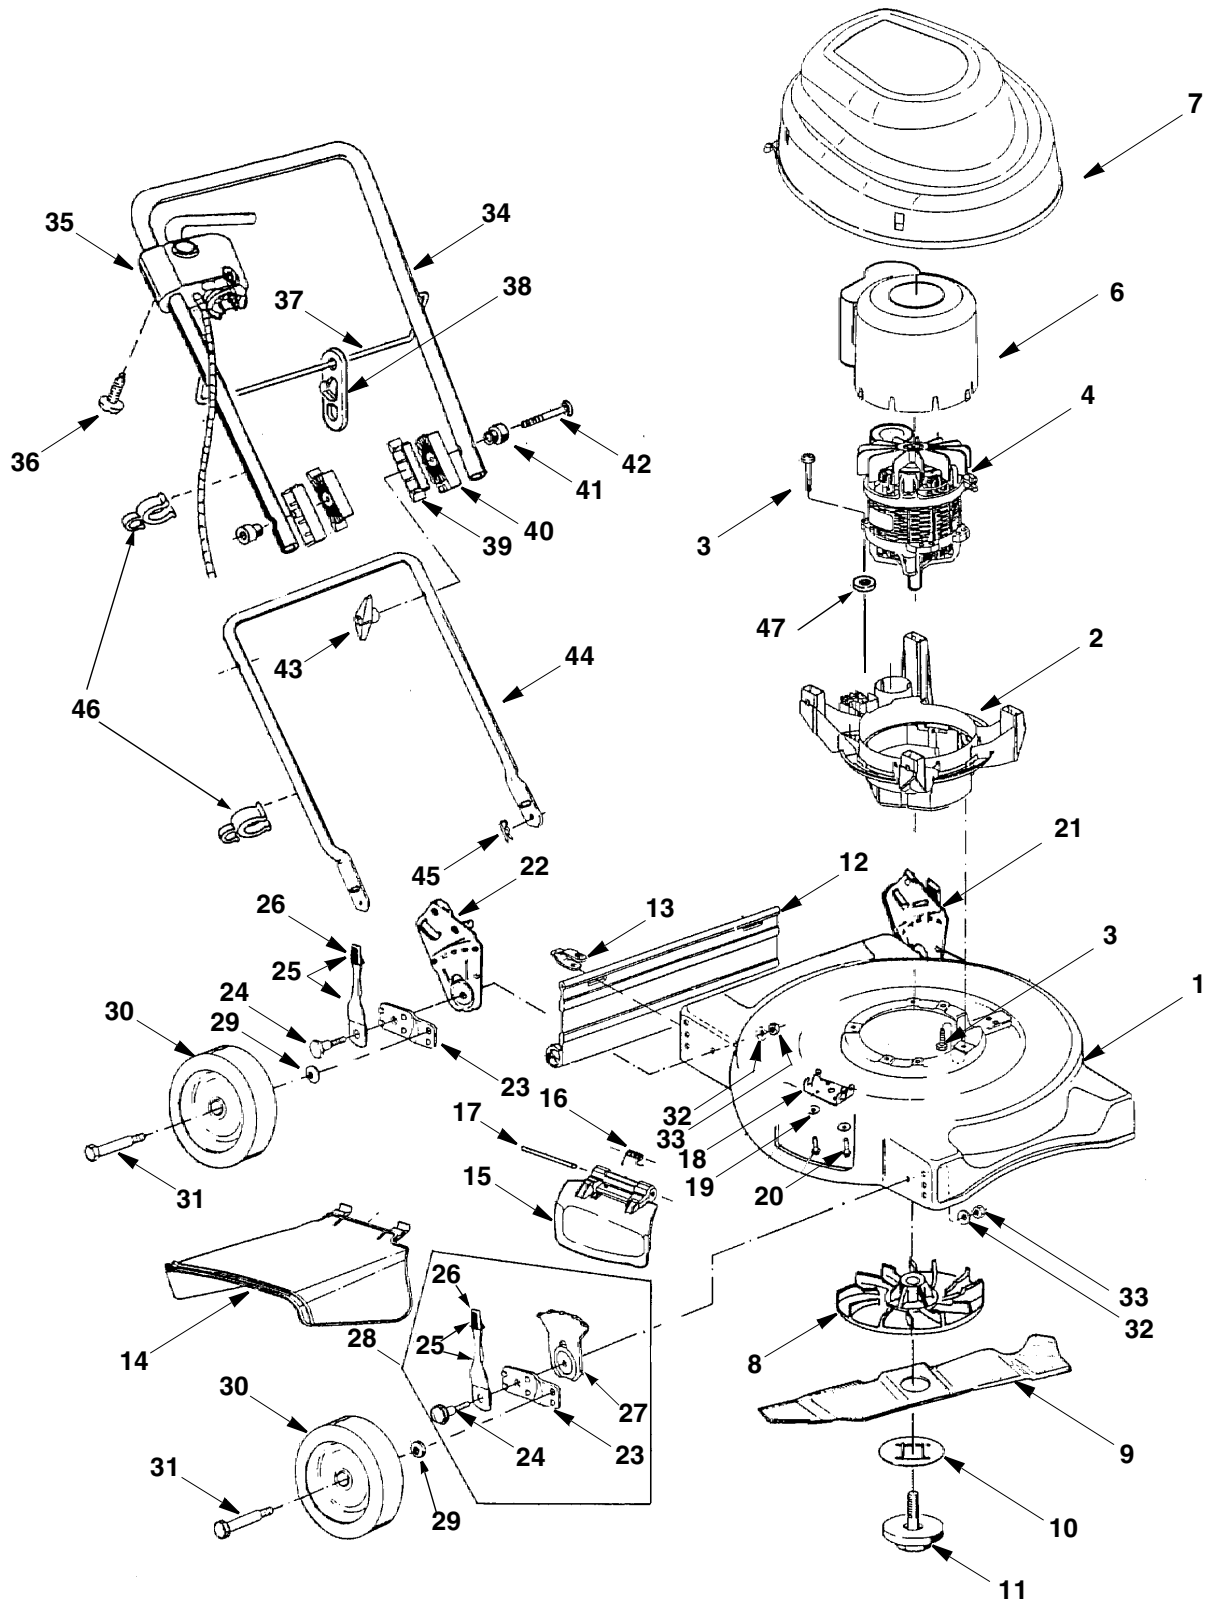

# PARTS LIST 707

REF. NO.	PART NO.	DESCRIPTION
1	682-0051A	Mower Housing, 18"
2	731-2425	Motor Support
3	710-1756	Screw, M7 x 25
4	724-0309	Electric Motor, 115V, 1500W
6	731-2400	Air Guide Cover
7	731-2401-0637	Hood
8	631-0132	Blade Hub Assembly
9	742-0827	Mulching Blade
10	782-7050	Locking Plate
11	624-0075	Screw, Blade
12	731-1028	Trailing Shield
13	17098	Hinge Clip
14	731-1409	Side Discharge Deflector
15	682-7002	Mulch Plug
16	732-0731	Torsion Spring
17	747-0710	Hinge Pin
18	782-7006	Chute Hinge
19	736-0270	Beleville Washer
20	710-0599	Screw
21	682-3001A	Handle Bracket Assy. LH
22	682-3000A	Handle Bracket Assy. RH
23	15262B	Pivot Bar
24	738-0507B	Shoulder Bolt
25	14832	Lever and Knob Assy. (Incl #26)
26	720-0190	Knob, Height Adjustment
27	15261A	Adjusting Plate
28	14578	Height Adjustment Assembly RH (Includes #23-27)
	14579	Height Adjustment Assembly LH (Includes #23-27)
29	736-0105	Spring Washer
30	734-1781	Wheel
31	738-0102	Axle Bolt
32	736-0356	Spring Washer
33	712-0798	Nut
34	749-1310-0637	Upper Handle
35	725-1937	Switch Plug Combination
36	710-1757	Screw
37	747-1094	Guide Rod
38	726-0368	Cord Restraint
39	731-1267	Height Adjuster, Lower Handle
40	731-1268	Height Adjuster, Upper Handle
41	731-1388	Insulating Washer
42	710-0450	Carriage Bolt
43	720-0241	Wing Nut
44	749-0885	Lower Handle
45	714-0104	Internal Cotter Pin
46	731-2422	Cable Guide
47	736-0695	Washer