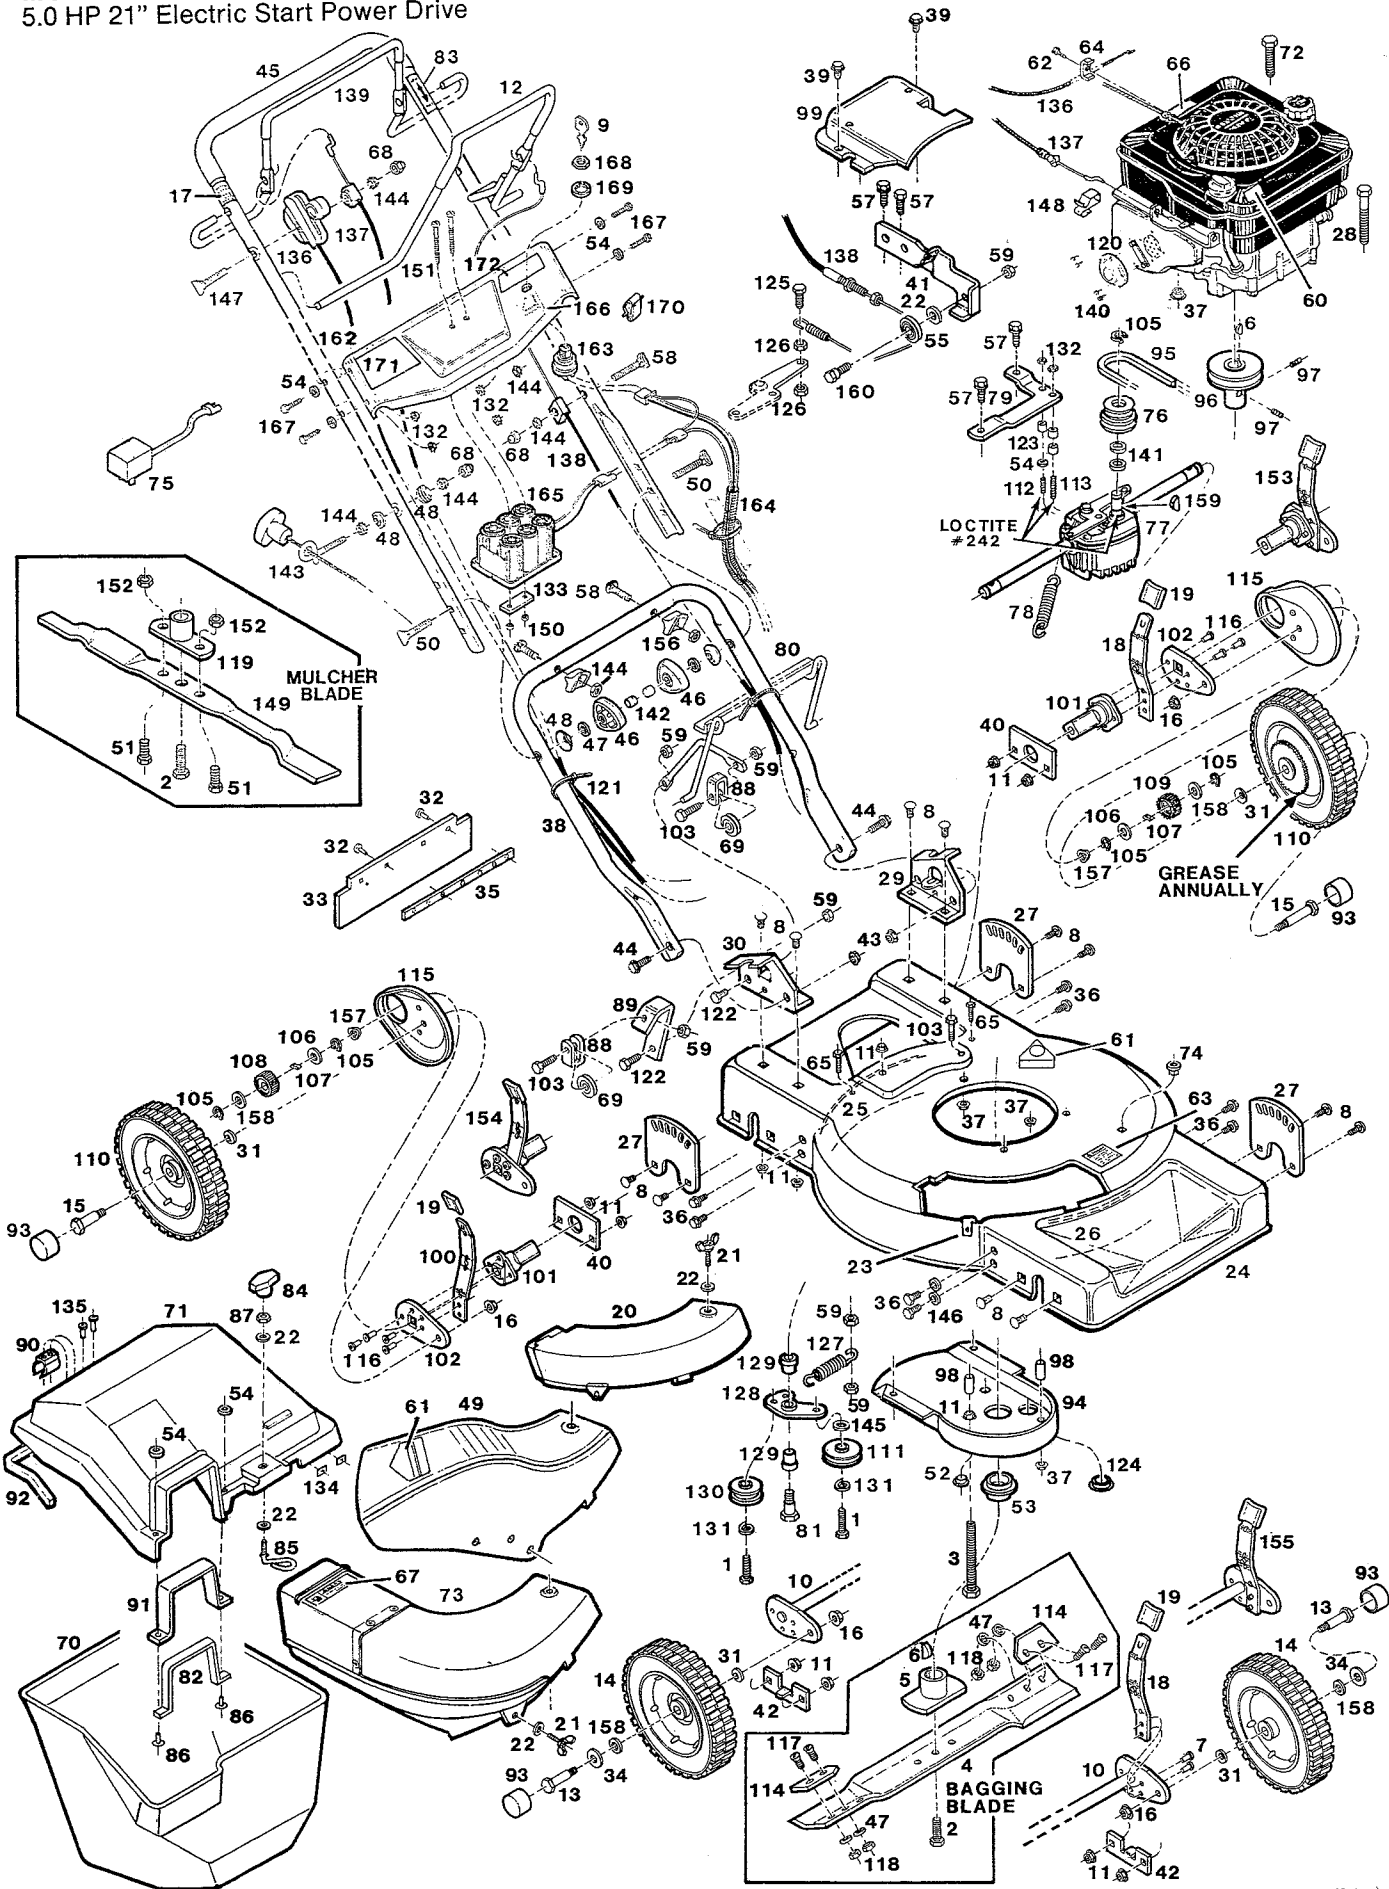

MODEL 151-J
5.0 HP 21" Electric Start Power Drive

MODEL 151-J

5.0 HP 21" Electric Start Power Drive
Convertible, Rear Bagging, Mulching, Side Discharge
Rotary Mower w/Grass Catcher
P/N Repl. Bag 160870

PARTS LIST