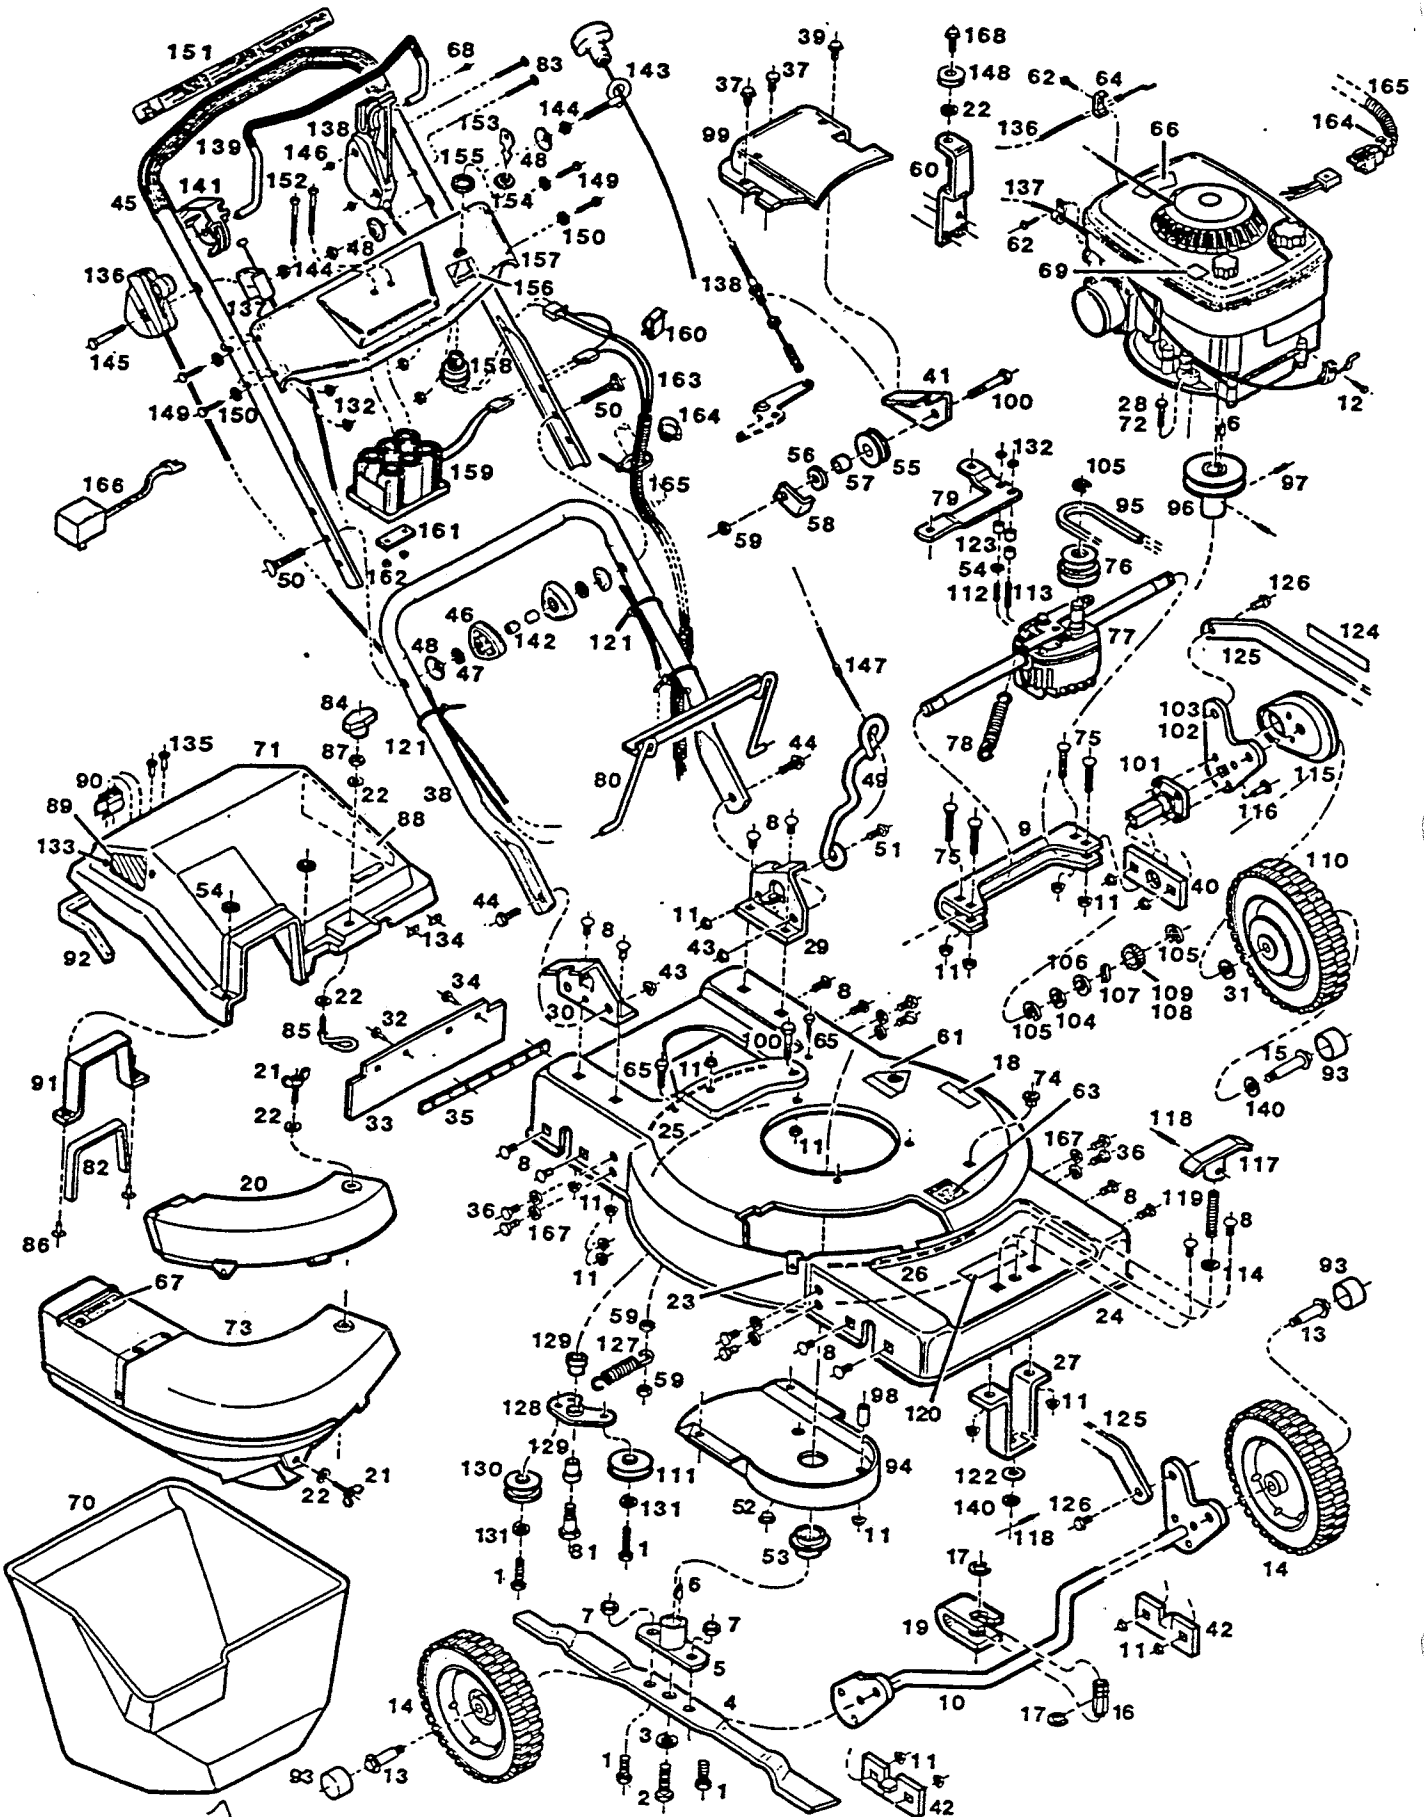

Model 151E
21" Self Propelled Rotary Mower

27207

PARTS LIST

MODEL 151 E

Item No.	Part No.	Description	Item No.	Part No.	Description
1	457176	Bolt - Hex 3/8-16 x 1-1/4 Gr. 5	85	156307	Shaft - Connecting
2	156232	Bolt - Blade	86	156810	Rivet - Pop Special 3/16
3	311035	Lockwasher - Split 1/2	87	311052	Nut - Hex 1/4 - 20
4	030528	Blade 21"	88	112011	Screen - Large
5	109256	Coupling - Blade	89	112029	Screen - Small
6	150276	Key - Woodruff #6	90	111963	Clip - Handle
7	715086	Locknut - Hex 3/8-16	91	109504	Support - Chute Opening
8	156364	Bolt - Carriage 5/16-18 x 5/8	92	134452	Seal - Bag
9	024992	Channel - Rear Axle	93	112045	Cap - Hub
10	024976	Axle Assembly - Front	94	024968	Cover - Idler
11	151340	Locknut - Flange 5/16-18	95	171025	V-Belt
12	151613	Bolt - Hex Sems #10 - 32 x 3/8	96	171082	Sheave - Engine
13	156216	Bolt - Wheel	97	156497	Screw - Set Square 1/4-20 x 1/2
14	041418	Wheel	98	156489	Spacer
15	156570	Bolt - Wheel	99	024950	Cover - Transmission
16	091181	Hub - Height Adjustment	100	156455	Bolt - Hex 1/4-20 x 1 Gr. 5
17	156745	Ring - Retaining	101	109413	Hub - Wheel Arm
18	001602	Decal - Cutting Height Arrow	102	012526	Arm - Wheel RH
19	091173	Channel - Height Adjustment	103	012534	Arm - Wheel LH
20	112052	Cover - Deck*	104	156620	Washer - Flat 1/2
21	156265	Screw - Wing 1/4-20 x 3/4	105	151282	Ring - Transmission Retaining
22	715300	Washer - Flat 1/4	106	156638	Washer - Flat 1/2
23	156281	Nut - Speed 1/4	107	171041	Dog - Drive
24	024828	Deck - 21	108	171058	Gear - Drive RH
25	012575	Baffle - Rear	109	171066	Gear - Drive LH
26	024885	Baffle - Front	110	041442	Wheel w/Gear
27	091165	Bracket - Height Adjustment	111	305367	Pulley - Idler
28	156463	Screw - Hex 5/16-18 x 2-3/4 Gr.5	112	156786	Stud - Transmission Short
29	024869	Bracket - Handle LH	113	156802	Stud - Transmission Long
30	024851	Bracket - Handle RH	114	156612	Washer - Wave 1/2
31	715417	Washer - Flat 3/8 SAE	115	024943	Cover - Drive Wheel
32	715243	Rivet - Pop 3/16 x 1/8	116	764282	Rivet - 1/4 x 5/8
33	112136	Shield - Trailing*	117	111971	Handle - Height Adjustment
34	152389	Rivet - 3/16 x 11/32	118	156778	Pin - Roll 3/16 x 3/4
35	109496	Strip - Backing	119	091157	Screw - Height Adjustment
36	450437	Bolt - Hex 5/16-18 x 5/8 Gr. 5	120	001594	Decal - Cutting Height Adjustment
37	317008	Screw - Whiz Lock 1/4-20 x 1/2	121	110379	Cable Tie
38	072405	Handle - Lower	122	156604	Washer - Flat Nylon 1/2
39	154278	Screw - Self-tapping 1/4-20 x 1/2	123	156794	Spacer - Transmission
40	109520	Support - Wheel Hub	124	001610	Decal - Cutting Height Level
41	024984	Bracket - Cable Support	125	012518	Link - Height Adjustment
42	109207	Bracket - Axle	126	156554	Bolt - Shoulder Flanged 5/16
43	156406	Locknut - Flange 3/8-16 Gr. 5	127	134478	Spring - Idler
44	156414	Bolt - Hex Flange 3/8-16 x 1	128	171033	Arm - Idler
45	072363	Handle - Upper w/Foam Grip	129	156653	Bearing - Nylon Flange
46	744284	Knob - Handle	130	171124	Pulley - Idler
47	461665	Lockwasher - Internal Tooth 5/16	131	150185	Lockwasher - 3/8
48	150201	Washer - Curved 5/16	132	715334	Nut - Keps #10 - 24
49	109322	Guide - Lower Rope	133	156331	Rivet - Nylon 3/16
50	151936	Bolt - Curved Head 5/16-18 x 2-1/4	134	156844	Nut - Push 1/8
51	459131	Bolt - Hex 5/16-18 x 1	135	156349	Rivet - Pop 1/8 x 1/4
52	112102	Plug - Button	136	051235	Control - Throttle
53	112094	Shield - Dust	137	051193	Cable - Bail*
54	156273	Washer - Flat #10	138	051201	Control - Drive
55	171074	Pulley - Drive Cable	139	109447	Bail - Coated*
56	156661	Washer - Flat 9/32	140	156596	Washer - Flat 1/2
57	156679	Spacer	141	111526	Actuator - Cable
58	171116	Retainer - Cable	142	110064	Cap - Plastic Bolt
59	715508	Nut - Hex Top Lock 1/4-20	143	152371	Guide - Upper Rope
60	012708	Support - Pulley	144	715037	Nut - Keps 1/4 - 20
61	143115	Decal - Warning CPSC	145	153874	Bolt - Hex 1/4-20 x 2-1/4
62	150623	Screw - Hex Slotted #10 x 5/8	146	151985	Nut - Hex #10 - 24
63	001818	Decal - Warning Chute*	147	152074	Rope Stop
64	150318	Clamp - Cable	148	171140	Rope Guide Pulley
65	156471	Screw - Hex Self-tapping #10 - 16 x 1/2	149	156836	Screw - Hex #10 - 24 x 1-1/8
66	001206	Decal - Warning Blade Rotation*	150	155093	Washer - Flat #10
67	001800	Decal - Warning Catcher*	151	144915	Decal - Electric Start Instr.
68	152181	Screw - Retaining	152	151886	Screw - Machine Round #8 - 32 x 3-1/4
69	148411	Decal - Warning Oil Overfill	153	304576	Key - Ignition
70	129023	Frame & Bag Assembly*	154	310102	Nut - Hex 5/8 - 32
71	111997	Top Catcher*	155	311241	Lockwasher 5/8
72	156968	Bolt - Hex 5/16-18 x 1-1/4 Gr. 5	156	144089	Decal - Ignition Switch
73	129015	Chute Cover & Body Assembly*	157	029462	Plate - Handle
74	156422	Insert - Plastic 1/4	158	050252	Switch - Ignition
75	151696	Bolt - Carriage 5/16-18 x 1-3/4 Gr. 5	159	134601	Battery - 12 Volt
76	171108	Sheave - Transmission	160	447698	Clip - Tinnerman
77	171090	Transmission Assembly	161	101246	Plate - Reinforcing
78	134544	Spring - Transmission Return	162	151894	Locknut - Hex #8 - 32
79	109421	Bracket - Transmission	163	133652	Wiring Harness
80	024935	Support - Catcher	164	110981	Clip - Retaining
81	156588	Bolt - Shoulder 5/16	165	910042	Harness Wrap
82	134445	Seal - Door	166	132571	Battery Charger
83	151944	Screw - Machine #10 - 24 x 2	167	715185	Washer - Flat 5/16
84	156299	Knob - Catcher	168	153601	Bolt - Self-threading 1/4-20 x 3/4