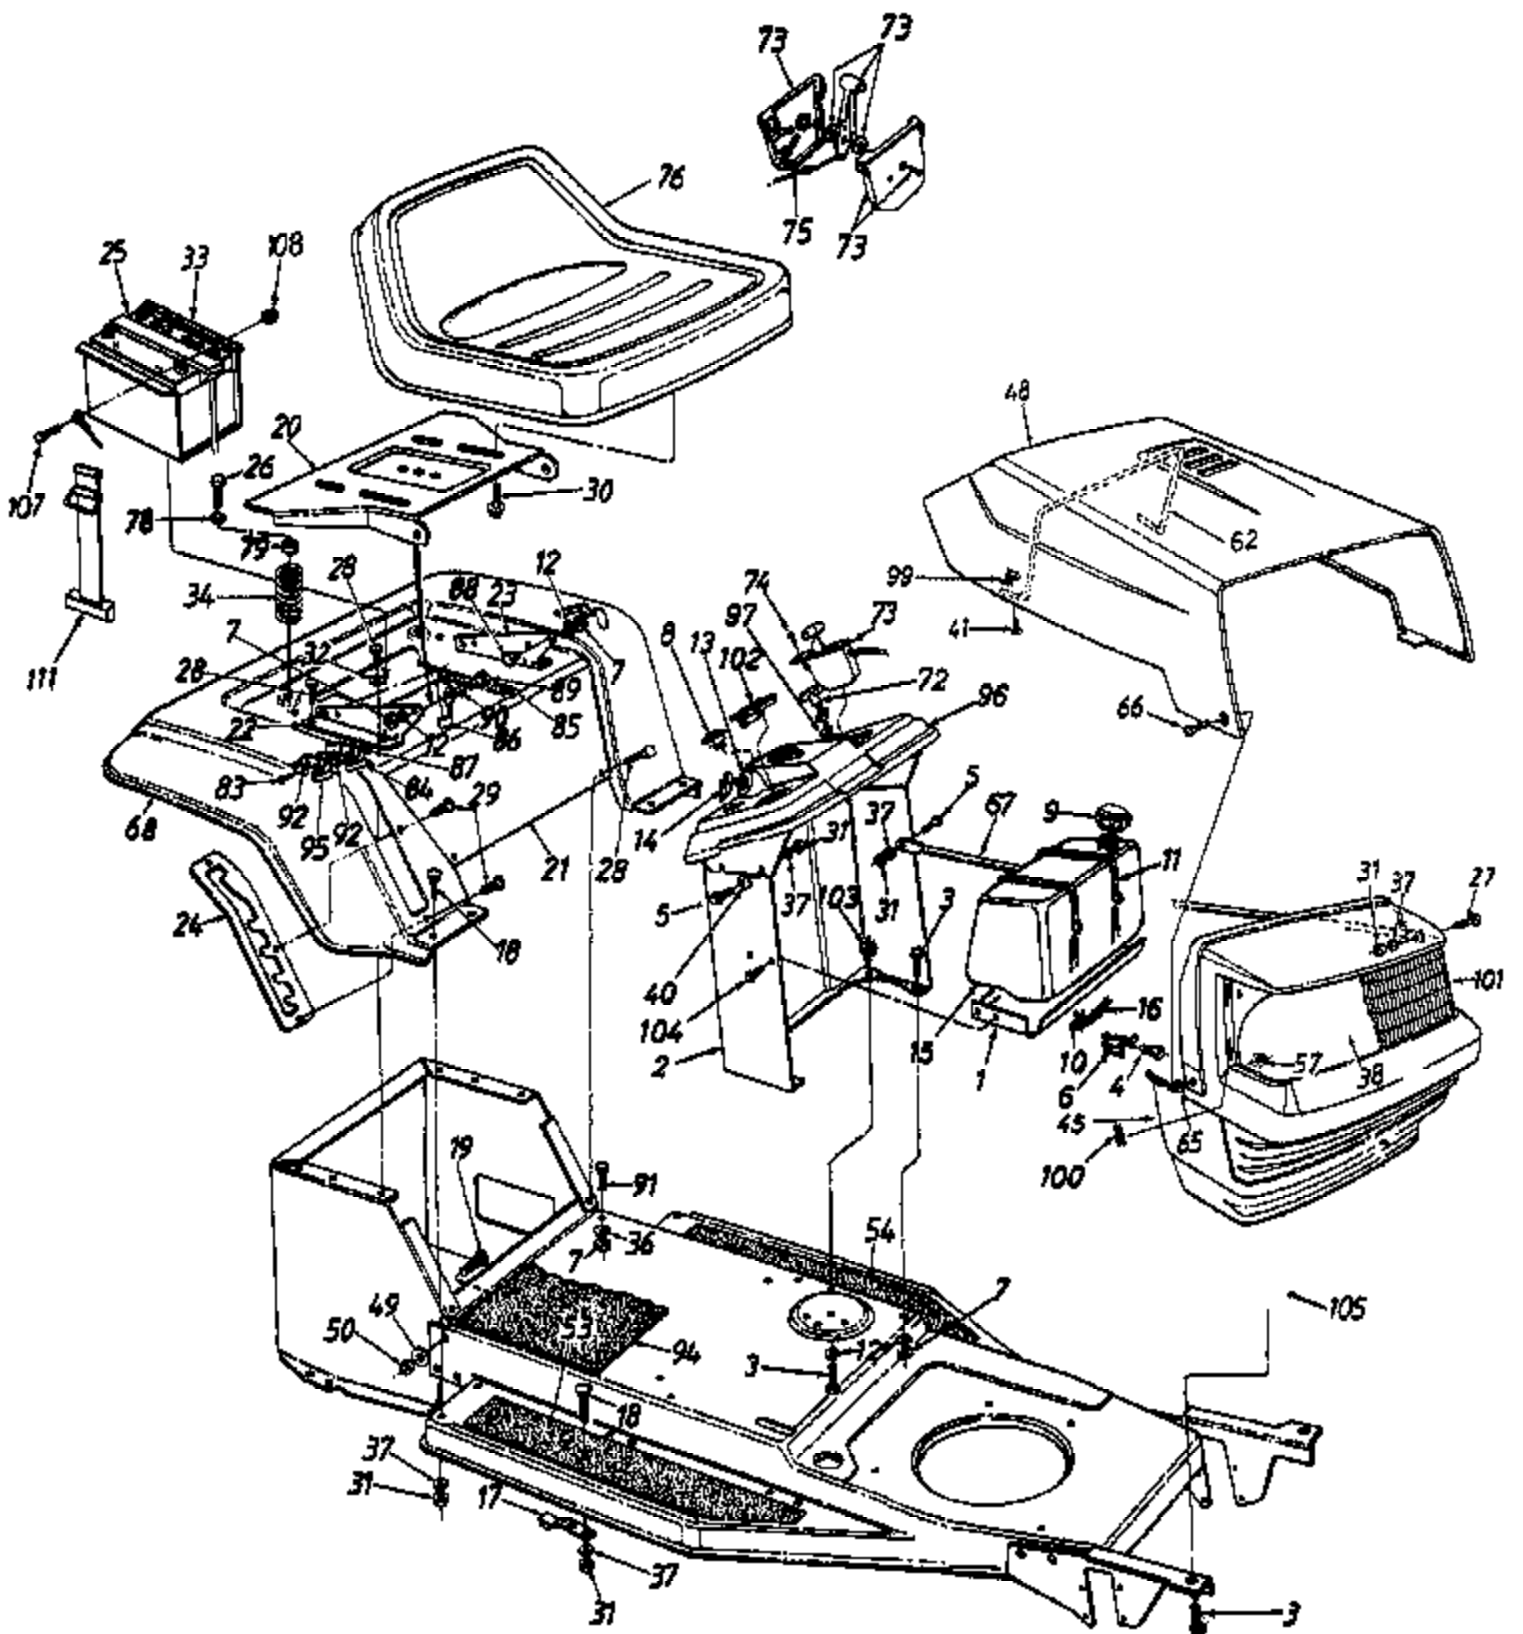

13AH451F352 (1997) 2 of 24
Steering Assembly/Axle/Frn.

Ref #	Part Number	Qty	Description
49	736-0242		Bell-Washer .345" I.D. x .88"
50	712-0431		Flanged Lock Nut 3/8-16 Thd.
51	738-0527		Shld. Bolt 1/2" Dia. x 2.04"
52	736-0356		Bell-Washer .39" x 1.38" O.D.
54	731-1649		Axle Cap
55	783-0255		Pivot Bar Side Plate - L.H.
56	783-0256		Pivot Bar Side Plate - R.H.
58	710-0604		Hex Washer Tap Scr. 5/16-18 x .62" Lg.
59	736-0217		Lock Washer 3/8" I.D. (H.D.)
61	741-0225		Hex Flange Bearing .634" Dia.
62	710-0459		Hex Bolt 3/8-24 x 1.5" Lg.
63	712-0711		Hex Jam Nut 3/8-24 Thd.
66	727-0425A	13AH451F352 (1987)	Spring Clip 3 of 24
67	734-1612A	Steering Assembly/Axle End	Hub Cap (Beige) New Part
	734-1613A		Hub Cap (Gray) New Part
68	710-0459		Hex Bolt 3/8-24 x 1.5" Lg.
69	712-0241		Hex Nut 3/8-24 Thd.
70	712-0158		Lock Nut 5/16-18 Thd. New Part