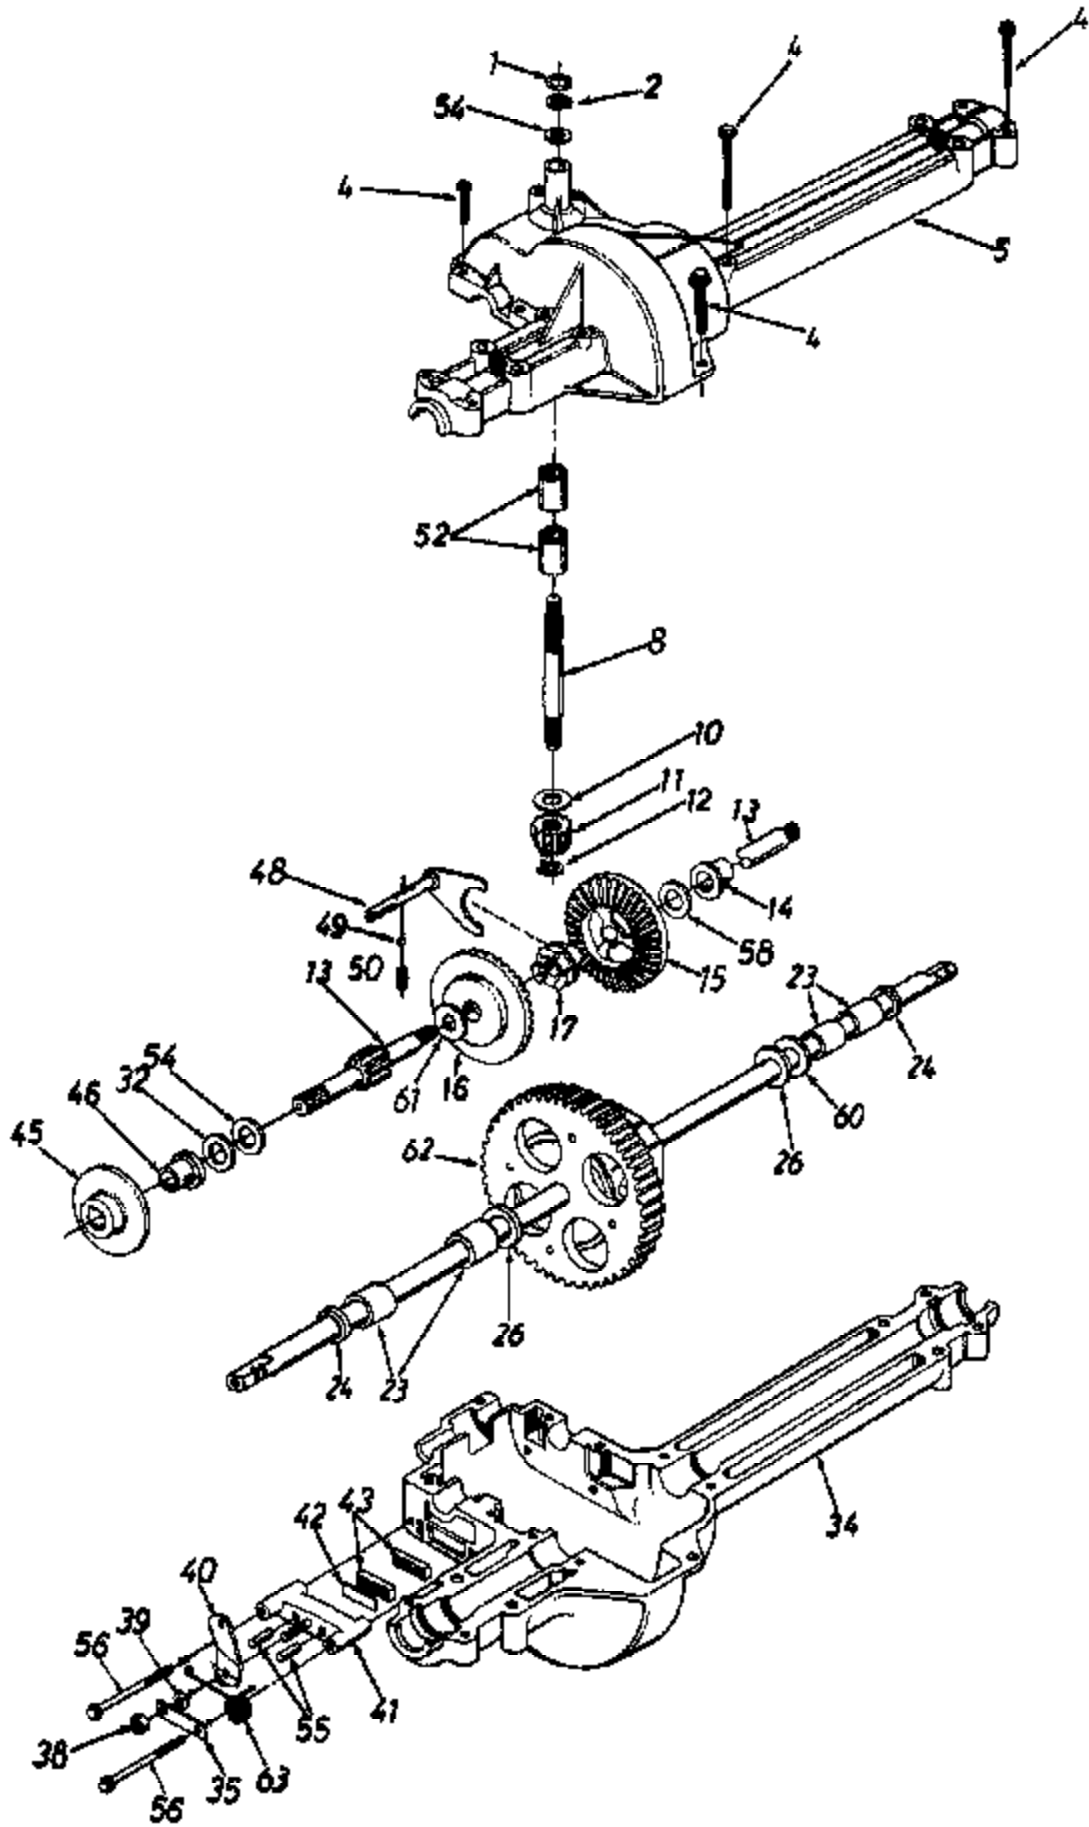

Ref #	Part Number	Qty	Description
	918-0166B	1	Transaxle Complete
1	732-0614		Wire Ring
2	716-0231		Retaining Ring
4	710-1325		Scritt 1/4-20 x 1.625
5	719-0358		Upper Housing New Part
8	711-0861		Input Shaft
10	736-0335		Thrust Washer 5/8" I.D. x 1.25" Lg.
11	717-0633		Pinion Input 14T
12	716-0108		Retaining Ring
13	711-1016		Drive Shaft L.H. Brake
14	741-0336		Flange Brg. 5/8" I.D. x 3/4" Lg.
15	717-1362		Bevel Gear 42T Small I.D.
16	717-1363		Bevel Gear 42T Large I.D.
17	718-0228		Clutch Collar
23	741-0340		Sleeve Bearing 3/4" I.D. x 1.0"
24	721-0338		Oil Seal 3/4" I.D.
26	736-0445		Flat Washer .760" I.D. x 1.5" O.D.
29			Part of Ref. 28
32	736-0495		Thrust Washer 5/8" x 1" x .025"
	736-0336		Flat Washer 5/8" x 1" x .030"
	736-0494		Thrust Washer 5/8" x 1" x .035"
	736-0337		Flat Washer 5/8" x 1" x .040"
34	719-0313B		Lower Housing
35	718-0150		Anti-Rotation Brkt.
38	712-0273		Hex Nut 5/16-24 Thd.
39	736-0371		Flat Washer .344" I.D. x .875" O.D.
40	717-0772A		Actuating Arm
41	761-0198		Brake Yoke
42	717-0682		Puck Plate
43	717-0678		Brake Puck
45	761-0202		Brake Disc
46	741-0337		Flange Bearing 5/8" I.D. x 15/16"
48	611-0011		Shift Fork Ass'y.
49	741-0862		Ball Detent .250" Dia.
50	732-0863		Spring Detent
52	741-0335		Needle Brg. 5/8" I.D. x 1/2" Lg.
54	736-0349		Flat Washer 5/8" I.D. x 1" O.D.
55	741-0343		Actuating Pin 5/16" Dia.
56	710-1206		Hex Wash Hd. Self-Tap Scr.
57	717-1364		Differential Gear 58T
58	736-0349		Flat Washer 5/8" I.D. x 1" O.D.
59	736-0495		Thrust Washer 5/8" I.D. x 1"
60	736-0492		Flat Washer .76" x 1.5" x .010"
	736-0493		Flat Washer .76" x 1.5" x .020"
	736-0351		Flat Washer .76" x 1.5" x .030"
	736-0445		Flat Washer .76" x 1.5" x .040"
61	736-0519		Thrust Washer
62	618-0233		Differential Ass'y.
63	732-0743		L.H. Brake Spring New Part
	737-0289		Grease Shell (15 oz.)

13AH451F352 (2008) 24 of 24
Transaxle