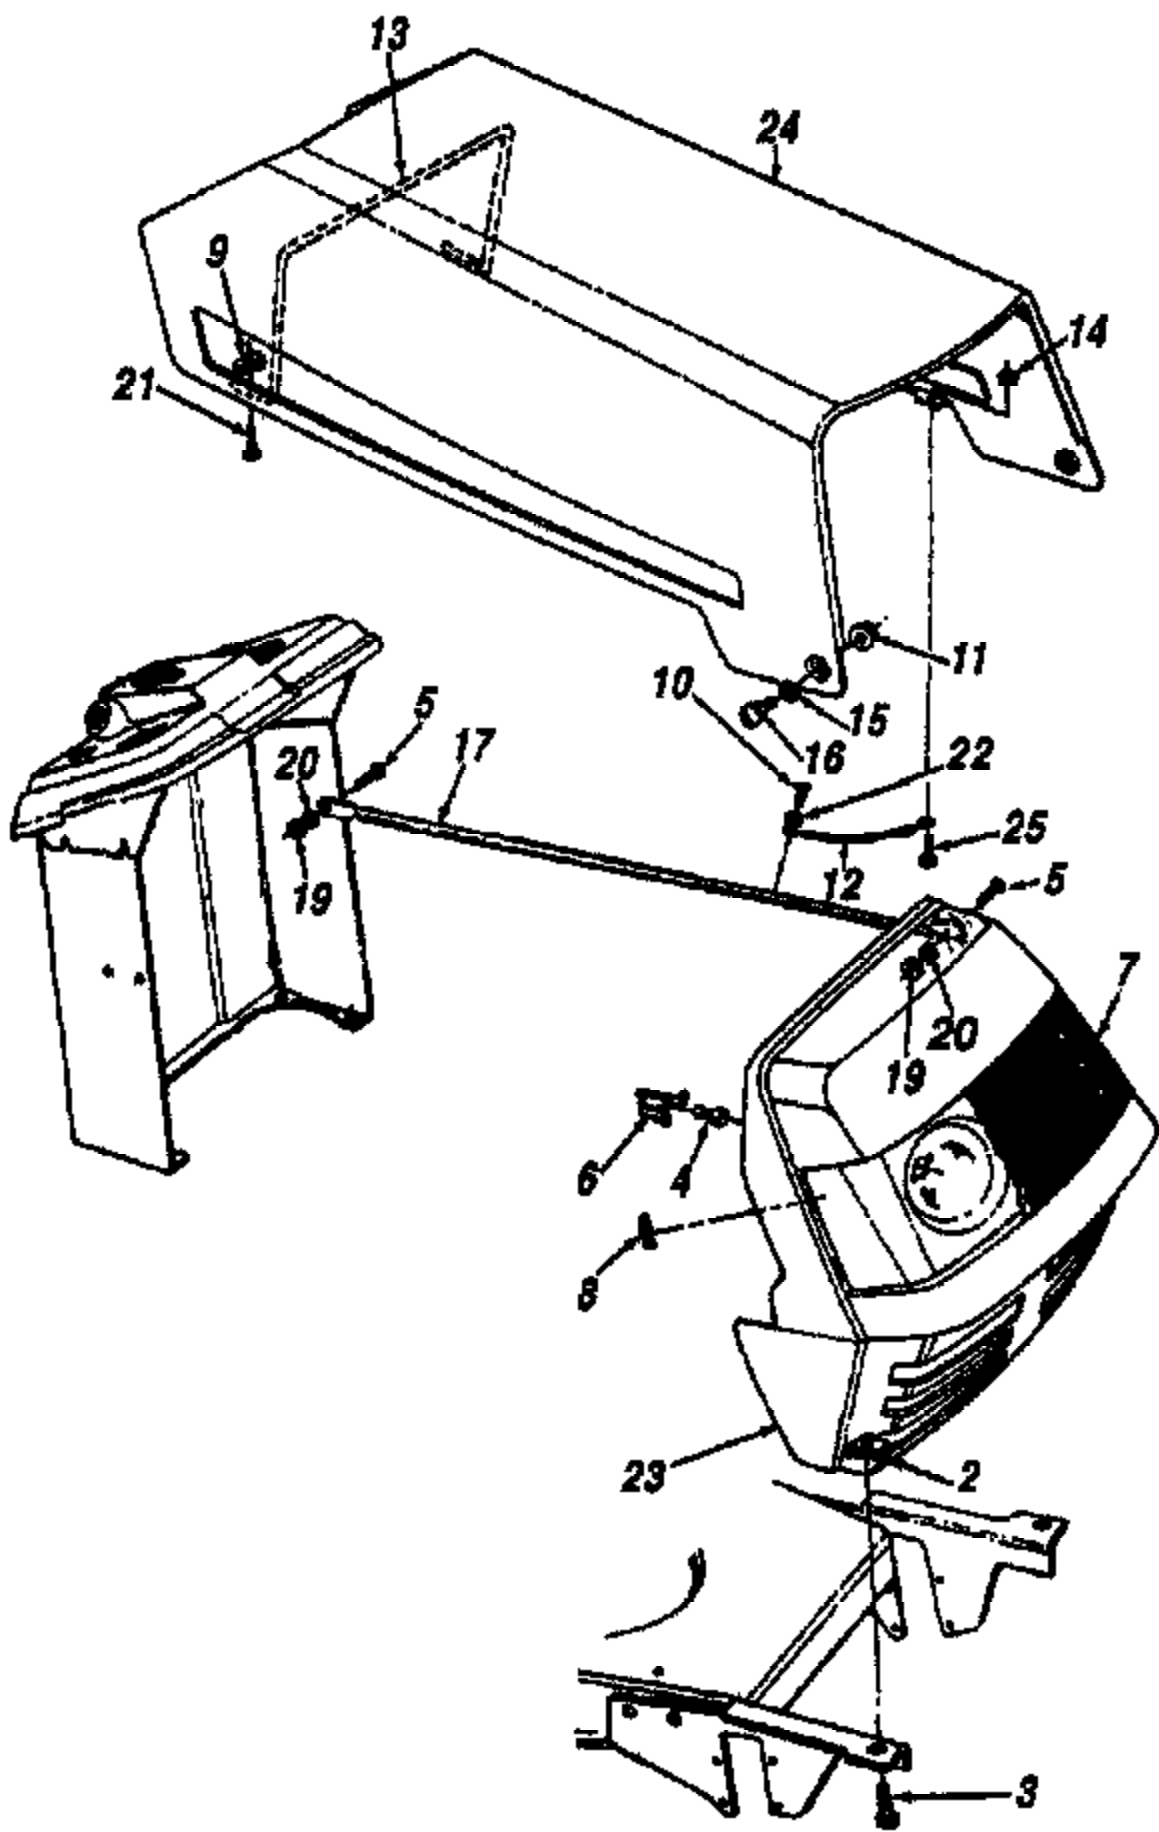

Ref #	Part Number	Qty	Description
2	712-0211		U-Nut 5/16-18 Thd.
3	710-0118		Hex Bolt 5/16-18 x .75" Lg.
4	725-0963		Bulb
5	710-0258		Hex Bolt 1/4-20 x .62" Lg.
6	725-1651		Socket
7	731-1099A		Lens
8	714-0104		Int. Cotter Pin 5/16" Dia.
9	726-0130		Speed Nut
10	710-0351		Truss Mach. B-Tap Scr. #10 x .5"
11	712-3027		Lock Nut 1/4-20 Thd.
12	723-0302		Hood Stop
13	732-0699		Hood Spring
14	712-0272	13AH451F352 (P097) 20 of 24	Hex Tap Scr. #10-24 Thd.
15	736-0413	Hood and Grille Assembly	Spring Washer .39" I.D. x .62" O.D.
16	738-0952		Shld. Bolt
17	749-0722B		Grille Support
19	712-3006		Hex Nut 1/4-20 Thd. (Gr. 5)
20	736-0329		Lock Washer 1/4" I.D.
21	710-0589		Hex Tap Scr. #10-16 x .75" Lg.
22	736-0400		FI-Washer .218" I.D. x .62"
23	17940B		Grille
24	17941		Hood
25	710-0473		Truss Mach. Scr. #10-24 x .5"