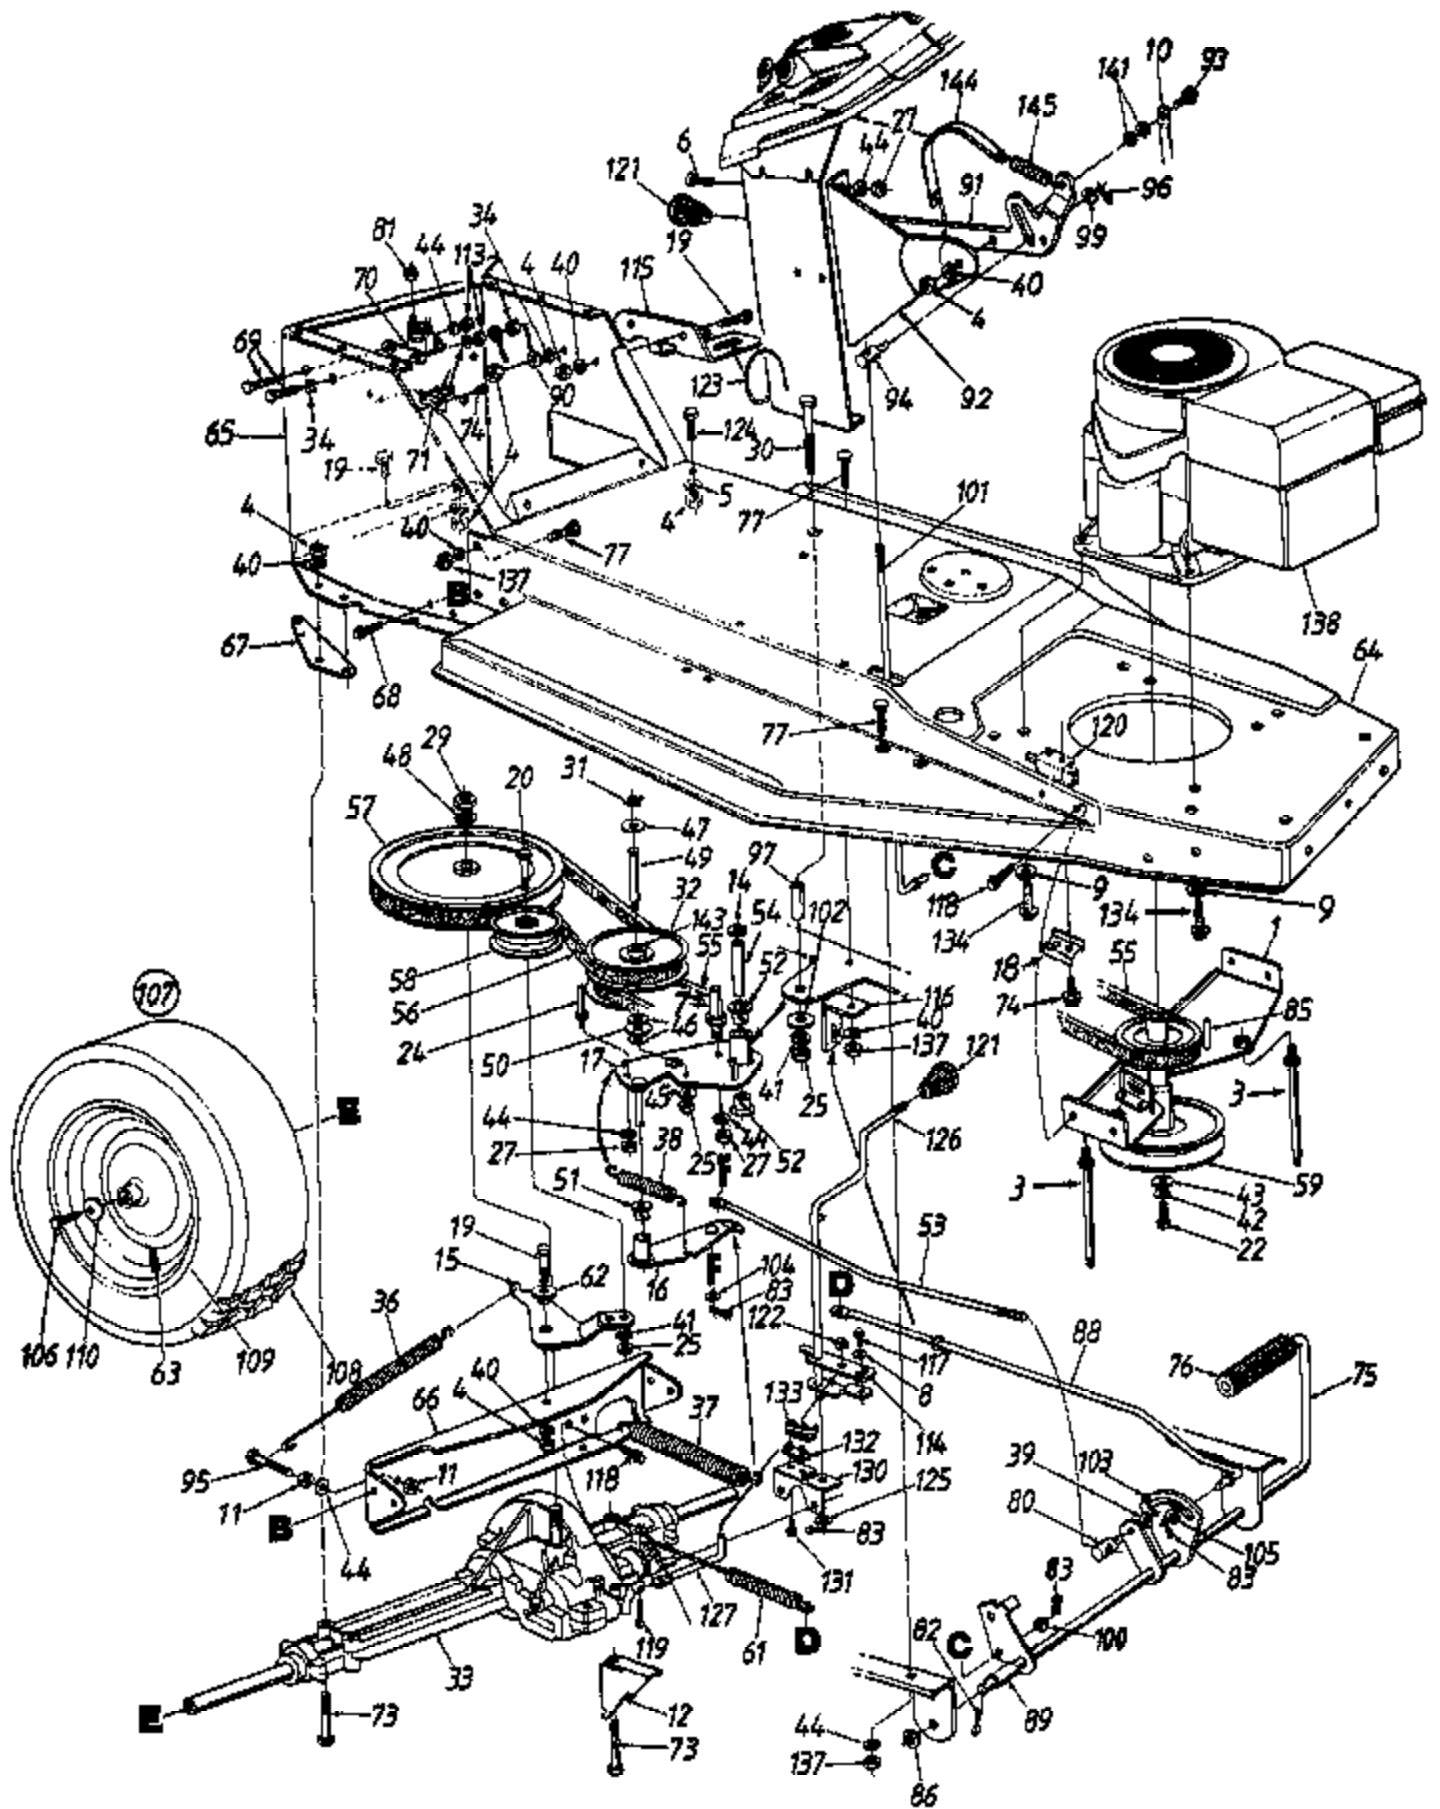

Ref #	Part Number	Qty	Description
1	783-0265A		Engine Pulley Belt Guard New Part
2	712-0291		Hex Lock -Nut 1/4-20 Thd.
3	711-1044		Belt Guard Pin 5/16-18 x 4.75" Lg.
4	712-0267		Hex Nut 5/16-18 Thd.
5	736-0242		Bell-Washer .345" I.D. x .88
6	710-0286		Truss-Mach. Scr. 1/4-20 x .50"
7	711-1000		Belt Guard Pin 1/4-20 Thd.
8	736-0270		Bell-Washer .265" I.D. x .75
9	736-3072		Flat Washer 3/8" I.D. x .97" O.D.
10	749-0836A		Speed Selector Brace New Part
11	712-0138		Hex Nut 1/4-28 Thd.
12	17128A		Spring Retainer Brkt.
14	736-0235	13AH451F352 (1007) 14 of 24	Flat Washer 3/8" I.D. x 1.26" O.D.
15	17694	Drive/Frame Assembly/Pedal	Idler Bracket
16	16554A		Var. Speed Torque Brkt. Ass'y.
17	16676B		Variable Speed Brkt. Ass'y. New Part
18	17962		Switch Plate
19	710-0118		Hex Bolt 5/16-18 x .75" Lg.
20	710-0151		Hex Bolt 3/8-24 x 2.0" Lg. Gr. 5
22	710-0757		Hex Bolt 7/16-20 x 1.5" Lg.
24	711-0768		Belt Guard Pin
25	712-0241		Hex Nut 3/8-24 Thd.
27	712-0287		Hex Nut 1/4-20 Thd.
29	712-3035		Hex Jam Nut 9/16-18 Thd.
30	710-0902		Hex Bolt 3/8-24 x 3.75" Lg.
31	716-0114		Snap Ring
32	717-0800A		Variable Speed Pulley Ass'y. New Part
33	618-0166A		Transaxle Ass'y. Comp.
34	736-0607		Ext. Lock Washer 5/16" I.D.
36	732-0384		Extension Spring 6.12" Lg.
37	732-0459		Extension Spring 6.74" Lg.
38	732-0568		Extension Spring 2.59" Lg.
39	736-0117		Flat Washer .385" I.D. x .620"
40	736-0119		Lock Washer 5/16" I.D.
41	736-0169		Lock Washer 3/8" I.D.
42	736-0171		Lock Washer 7/16" I. D
43	736-0322		Flat Washer .450" I.D. x 1.25"
44	736-0329		Lock Washer 1/4" I.D.
45	736-0331		Bell-Washer .39" I.D. x 1.13"
46	736-0355		Flat Washer .56" I.D. x 1.0" O.D.
47	736-0414		Washer Teflon .565 I.D.
48	736-0427		Bell-Washer 9/16" I.D. x 1.125" O.D.
49	738-0569		Shaft .56" Dia. x 3.875" Lg.
50	741-0405		Thrust Brg. 1.25 O.D.
51	741-0419		Flanged Nyliner Brg.
52	741-0495		Nyliner Flanged Brg.
53	747-0599A		Speed Control Rod
54	750-0703		Spacer
55	754-0280		V-Belt
56	754-0281		V-Belt
57	656-0003		V-Pulley 8" Dia.
58	756-0643		Idler Pulley 3-1/8" Dia. New Part
59	756-0551		Engine Pulley 6.0" Dia. x 3.56"
61	732-0413		Extension Spring 7.08" Lg.
62	748-0234		Shld. Spacer .500" Dia.
63	734-0255		Air Valve