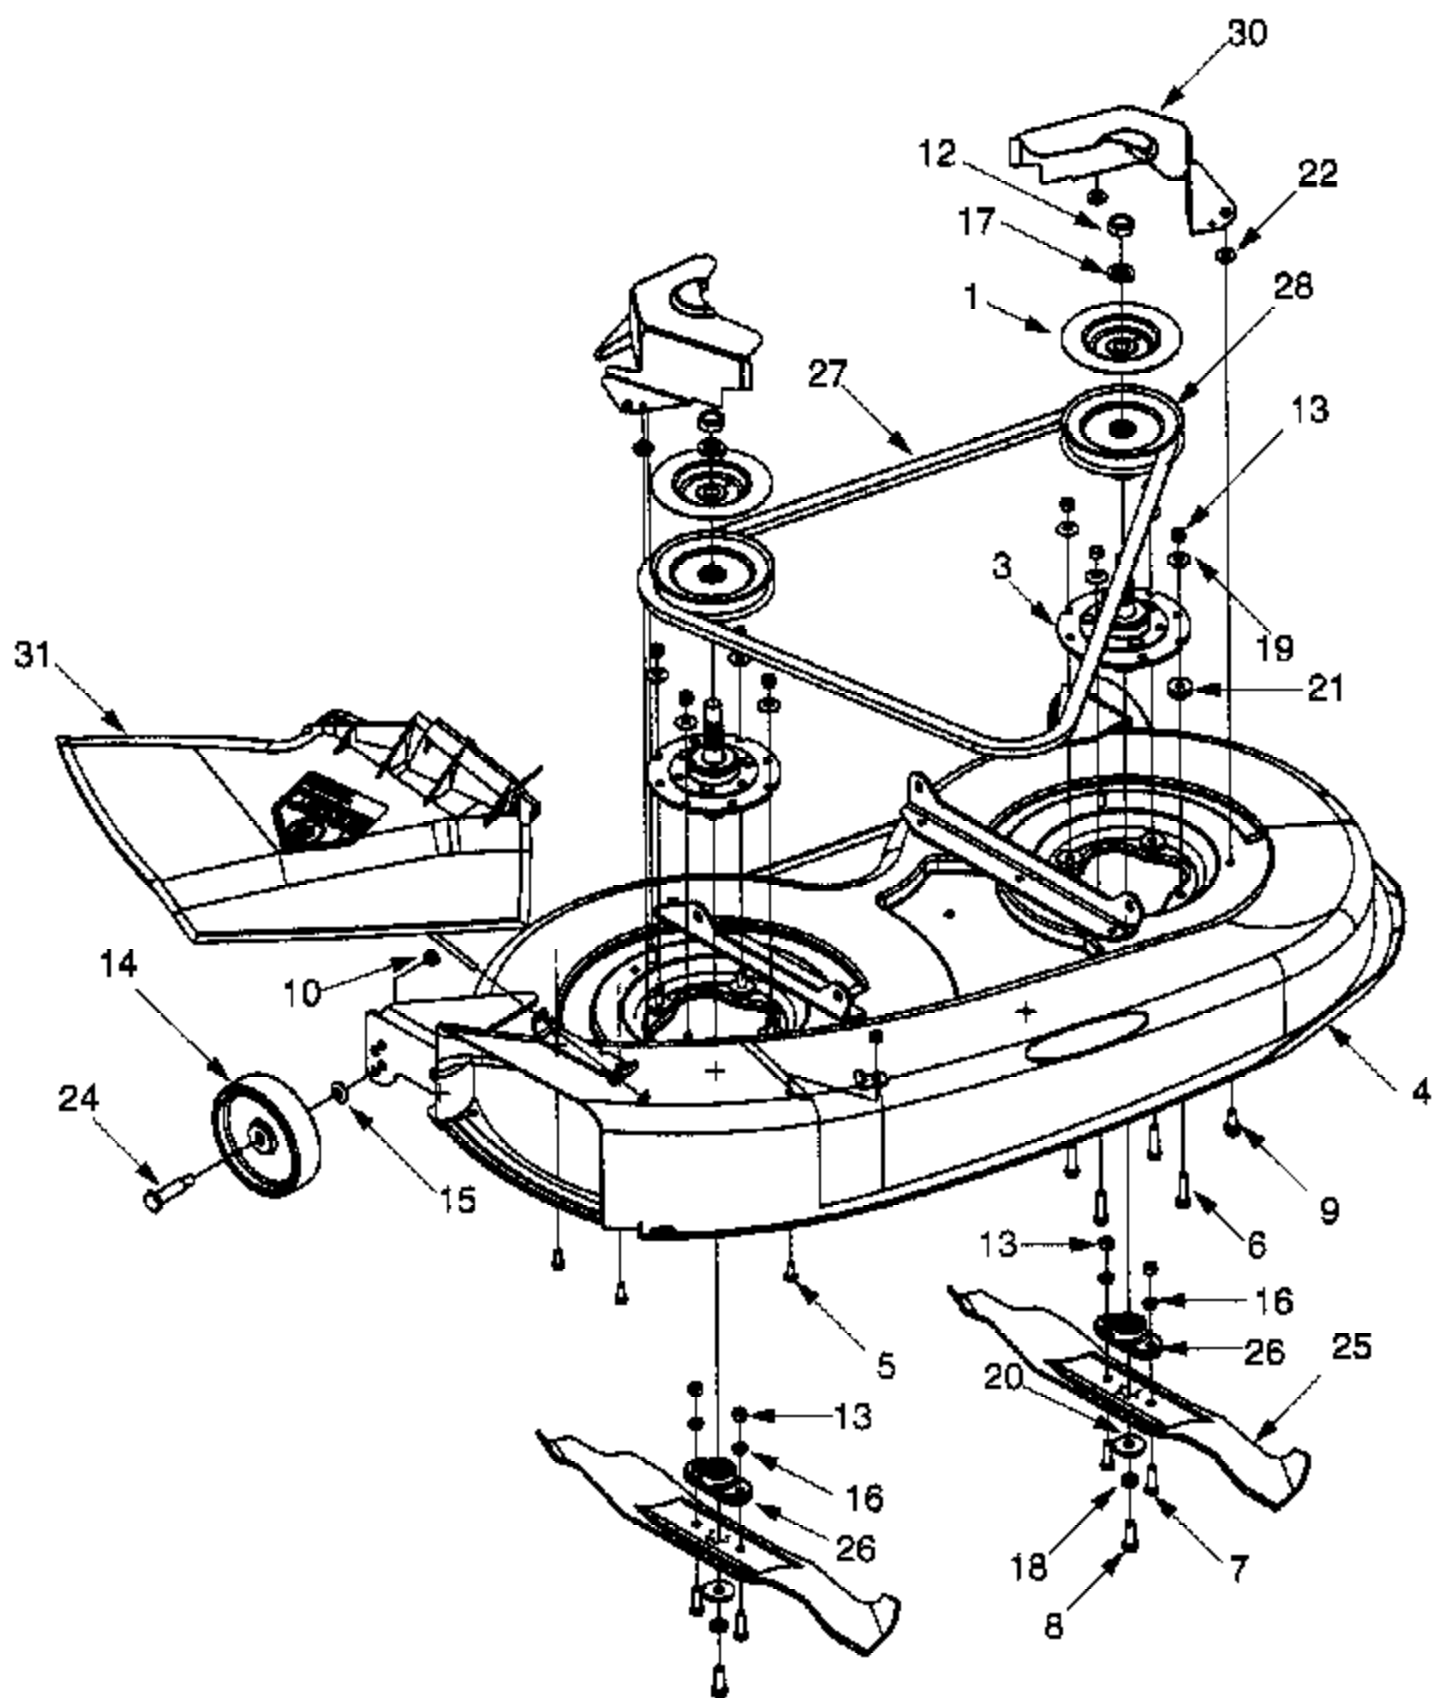

Ref #	Part Number	Qty	Description
1	09322		Disc: Brake
2	16606		Retainer Hook Bracket
3	618-0271		Blade Spindle
4	683-0119		Deck Assembly w/Wheels
5	710-0258		Hex Screw 1/4-20 x .625 Gr. 2
6	710-0672		Hex Cap Screw 5/16-24 x 1.25 Gr. 5
7	710-0838		Hex Screw 5/16-24 x 1.0 Gr. 5 Sp.
8	710-1039		Hex Screw 3/8-24 x 1.0 Gr. 5 Std.
9	710-1260		Hex Wash. TT Screw 5/16-18 x .75
10	712-0181		Jam Nut 3/8-16: Top Lock
11	712-0271		Hex Sems Nut 1/4-20
12	712-0318		Hex Jam Nut 5/8-18
13	712-3057	13AH451F352 (P607) 10 of 24	Hex Nut 5/16-24 Gr. 5
14	734-0937	Deck Assembly (three hole)	Wheel Deck 3.0 x 1.38
15	736-0105		Bell Washer .401 x .807 x .063
16	736-0119		Lock Washer: 5/16 Regular Duty
17	736-0158		Lock Washer: 5/8 Regular Duty
18	736-0217		Lock Washer: 3/8 Heavy Duty
19	736-0242		Bell Washer .345 I.D. x .88 O.D. x .06
20	736-0247		Flat Washer 3/8 x 1.25 O.D.
21	736-0392		Flange Washer .320 I.D. x .750 x .140
22	736-3008		Flat Washer .344 x .75 x .140
24	738-0373		Shoulder Screw
25	742-0610		Three in One Star Blade
26	748-0300		Blade Adapter
27	754-0329A		V: Belt
28	756-0486		Deck Pulley 5" Dia.
30	783-0343		Belt Cover 5" Dia.
31	831-1032		Chute Deflector: Deck, Deep Plastic