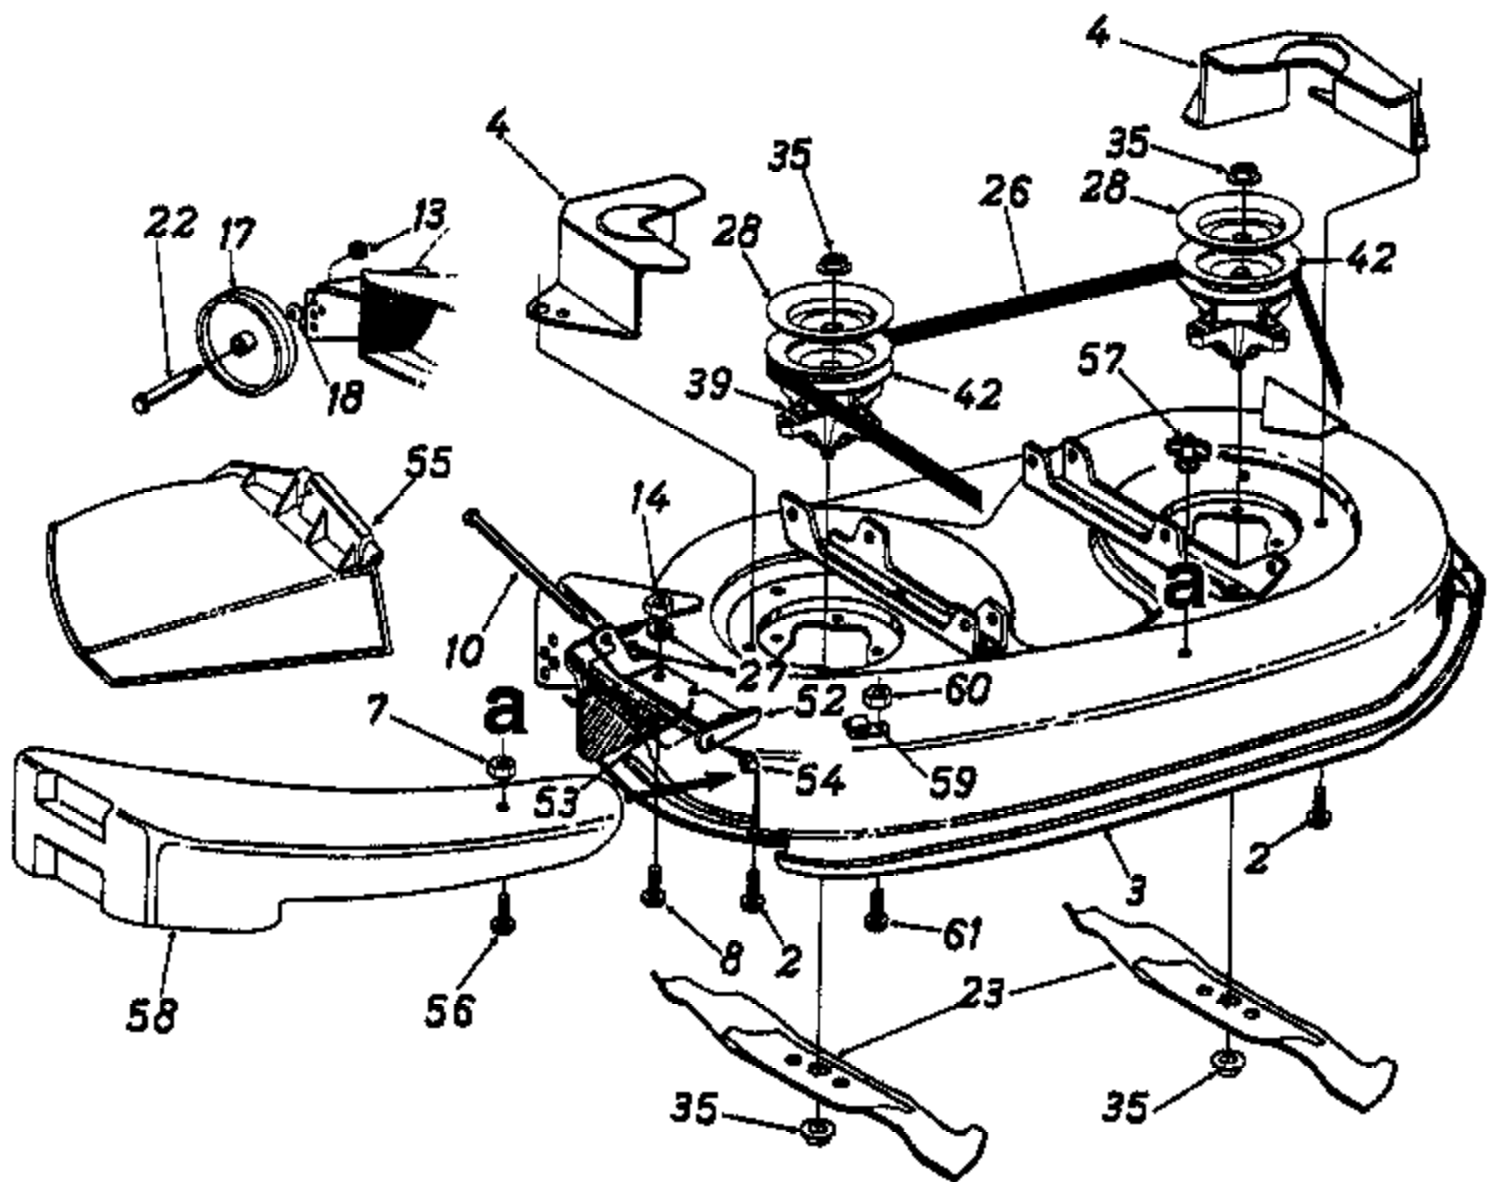

Ref #	Part Number	Qty	Description
2	710-1260		Hex Washer: TT-Tap Scr. 5/16-18 x .75" Lg.
3	683-0119		38" Deck Assembly: w/Wheels
	813-04244		38" Deck Assembly (For service only)
4	783-0343		Belt Guard, Deck: 5" Dia.
7	712-0291		Hex Lock Nut 1/4-20 Thd.
8	710-0258		Hex Bolt 1/4-20 x .62"
10	711-0792		Hinge Pin
13	712-0181		Hex Top Lock Nut 3/8-16 Thd.
14	712-3006		Hex Nut 1/4-20 Thd. Gr. 5
17	734-0973		Deck Wheel 5"
18	736-0105		Bell Washer 0.40" I.D. x .88" O.D.
22	738-0373		Shoulder Bolt .498" Dia. x 1.53"
23	742-0610		5 in 1" Star Blade
26	754-0329A	13AH451F352 (1 Page 8 of 24)	Deck Assembly (star blade)
27	736-0270		Bell Washer 1/4" I.D.
28	783-0342		Brake Disc
35	712-0417A		Hex Flange Nut 5/8-18 Thd.
39	618-0138		Blade Spindle Ass'y. (Includes ref. 28, 35, 42)
42	756-0969		5" Dia. Deck Pulley
52	703-1693		Hinge Mtg. Bracket
53	732-0602		Torsion Spring
54	726-0106		Push Nut
55	731-1032		Chute Ass'y. Comp. (Includes ref. 10, 52, 53, 54, 55)
56	710-0597		Hex Bolt 1/4-20 x 1" Lg.
57	712-3087		Wing Nut 1/4-20 Thd.
58	731-1643		Mulching Plug
59	16606		Retainer Hook Bracket
60	712-0271		Hex Sems Nut 1/4-20 Thd.
61	710-0258		Hex Bolt 1/4-20 x .62" Lg.