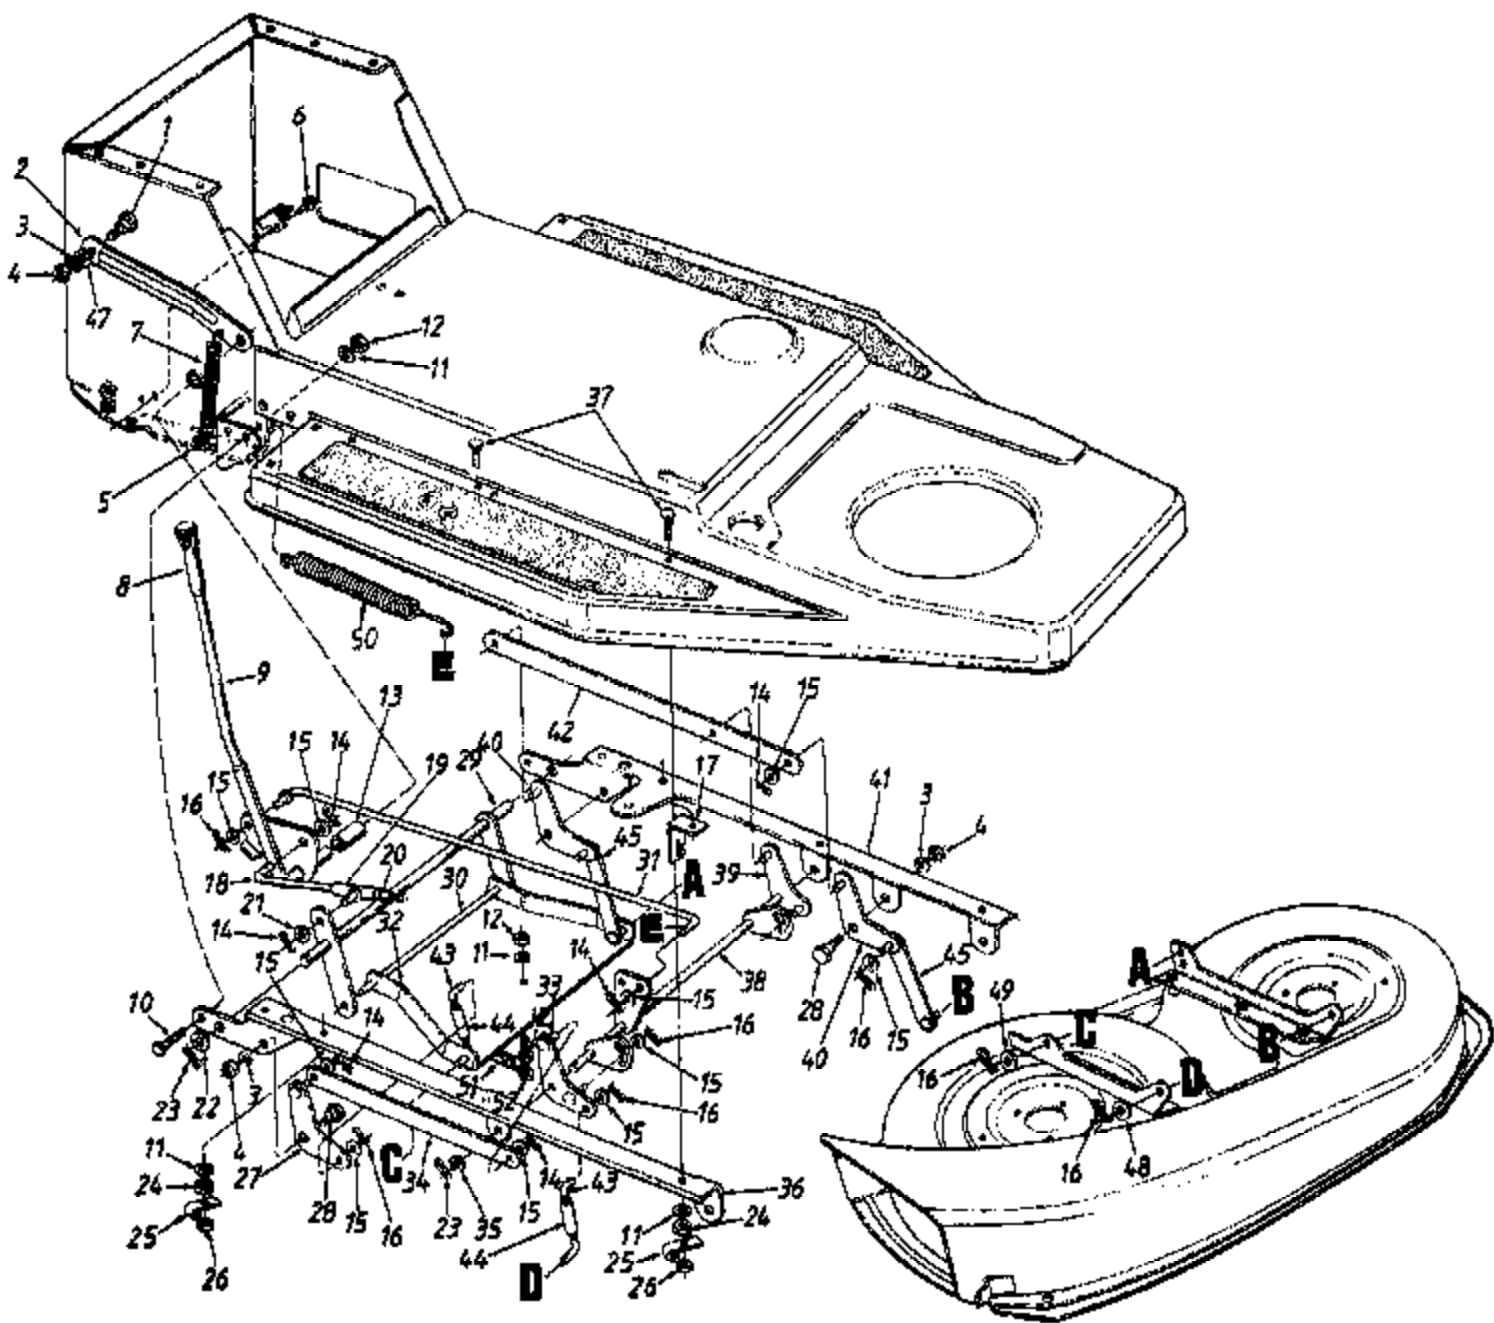

Ref #	Part Number	Qty	Description
1	738-0143		Shoulder Bolt .5" Dia. x .34" Lg.
2	17580		Lift Handle Support Strap
3	736-0169		Lock Washer 3/8" I.D.
4	712-0798		Hex Nut 3/8-16 Thd.
5	710-0428		Hex Bolt 1/4-28 x 1.25" Lg.
6	710-0351		Hex TT-Tap Scr. 1/4-20 x 5" Lg.
7	732-0640		External Spring
8	631-0026		Grip
9	17591A		Deck Lift Handle Ass'y.
10	710-0604		Hex Washer TT-Tap Scr.
11	736-0119		Lock Washer 5/16" I.D.
12	712-0267		Hex Nut 5/16-18 Thd.
13	750-0379	13AH451F352 (2007) of 24	Spacers 3/8" I.D. x .78"
14	714-0507	Deck Lift & Hanger	Cotter Pin 3/32" Dia. x .75" Lg.
15	736-0185		Flat Washer .406" I.D. x .75" O.D.
16	714-0104		Internal Cotter Pin 5/16" Dia.
17	17597		Brake Rod Guide Ass'y.
18	747-0746		Deck Engagement Rod
19	16682		Pivot Sleeve Ass'y.
20	712-0130		Hex Lock Nut 3/8-16 Thd.
21	736-0314		Thrust Washer .382" I.D.
22	736-0116		Flat Washer .635" I.D. x .93" O.D.
23	714-0470		Cotter Pin 1/8 Dia. x 1.25" Lg.
24	712-0123		Hex Nut 5/16-24 Thd.
25	726-0272		Harness Retainer
26	712-0237		Hex Cent. Lock Nut 5/16-24 Thd.
27	17555		Deck Pivot Brkt. Ass'y. - R.H.
28	738-0281		Shld. Bolt .625" Dia. x .170" Lg.
29	17574		Deck Link Shaft Ass'y.
30	738-0667		Shaft 11.2" Lg
31	747-0745		Deck Lift Rod
32	17573A		Deck Stabilizer Brkt.
33	17554		Deck Pivot Brkt. Ass'y. - R.H.
34	17563		Connecting Link
35	736-0336		Flat Washer 5/8" I.D. x 1.0" O.D.
36	17582		Pivot Support Brkt
37	710-1012		Rib Neck Bolt 5/16-24 x .84" Lg.
38	17568		Cross Shaft Ass'y.
39	17557		Deck Pivot Brkt. Ass'y. - L.H.
40	17556		Deck Pivot Brkt. Ass'y. - L.H.
41	17581		Pivot Support Brkt. - L.H.
42	17562		Connecting Link - L.H.
43	747-0584		Lift Link 3/8-24 x 1.25" Lg.
44	97709		Adj. Lift Link Ass'y.
45	97598		Deck Lift Link Ass'y.
47	736-0192		Flat Washer .531" I.D. x .94"
48	736-0185		Flat Washer .406" I.D. x .75"
49	736-0101		Flat Washer 3/8" I.D.
50	732-0638		Ext. Spring .87" Dia.
51	732-0603		Ext. Spring 11" Lg.
52	710-3038		Hex Bolt 5/16-18 x 7/8" Lg.