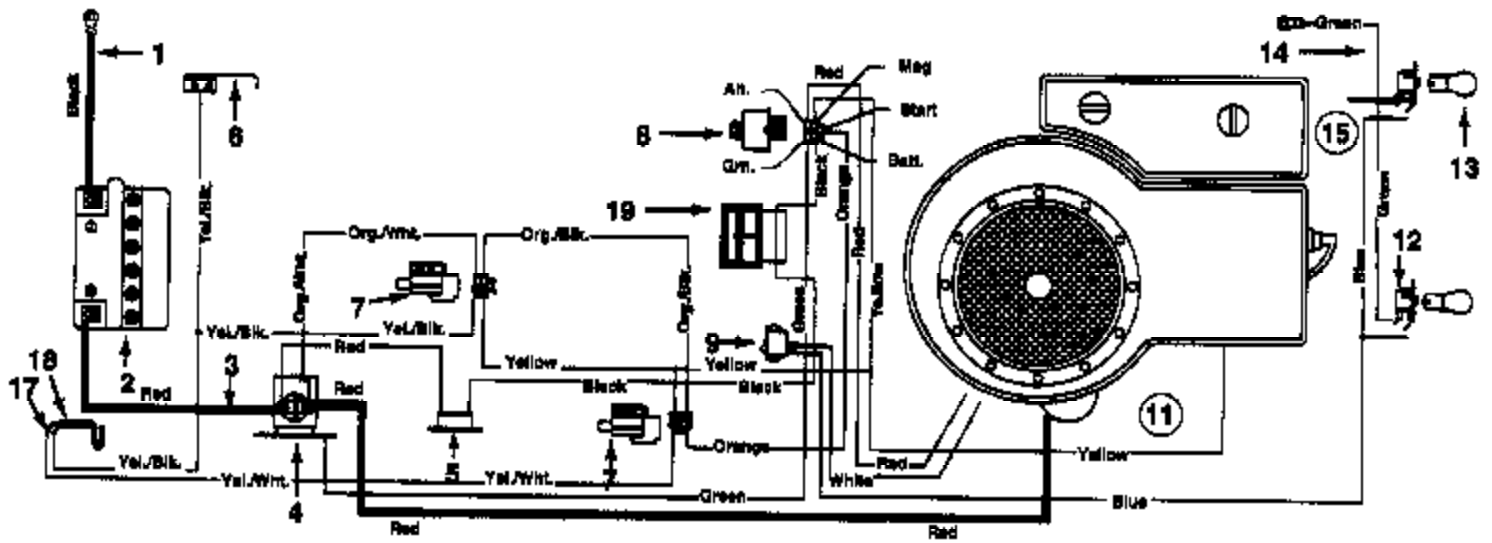

Ref #	Part Number	Qty	Description
1	629-0702		Ground Wire New Part
2	725-1705C		Dry Battery New Part
	725-1704		Wet Battery
	725-1723		Acid Pack (Not shown in figure)
3	629-0747		Electric Wire - 8.0" Lg.
4	725-1426		Solenoid
5	725-0459		Circuit Breaker
6	732-1644		Spring Switch (Reverse)
7	725-1657A		Safety Switch
8	725-0267		Ignition Switch
9	725-0634		Light Switch (Optional)
11	629-0195		Harness
12	725-1649	13AH451F352 (P207) 18 of 24	Socket New Part; (Sq. Headlights)
13	725-0963	Electrical/Switches	Bulb (Sq. Headlights)
14	725-0916A		Ground Wire
15	629-0086		Headlight Harness w/Amp & Light Switch
	629-0103		Headlight Harness
17	725-1303		Safety Switch (Seat)
18	725-1439		Safety Switch (Seat)
19	725-0925		Ammeter (Optional)