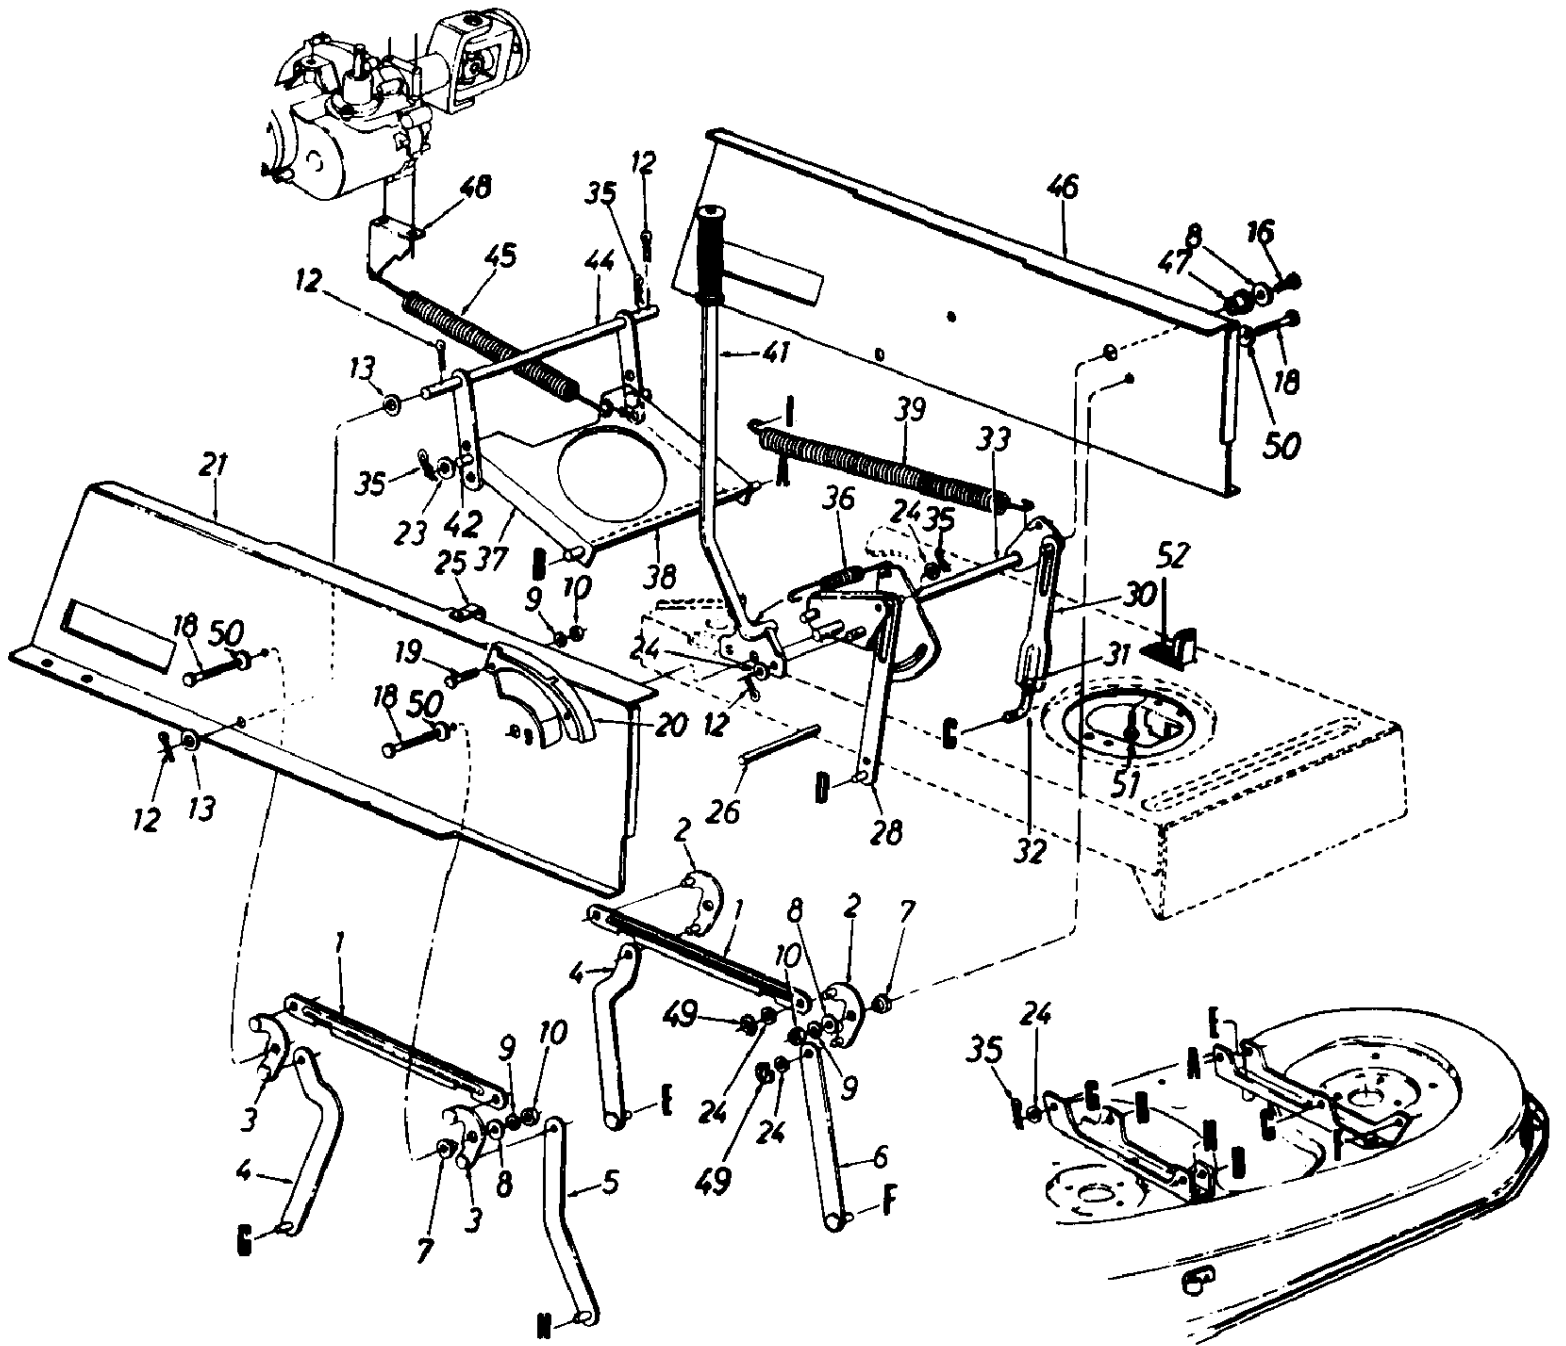

Ref #	Part Number	Qty	Description
1	783-0103		Connecting Rod
2	683-0029A		Pivot Link Ass'y.- L.H.
3	683-0028A		Pivot Link Ass'y.- R.H.
4	17710		Deck Hanger Link Ass'y.
5	14800A		Deck Hanger Link Ass'y.
6	14804A		Deck Hanger Link Ass'y.
7	748-0331		Shld. Spacer .318" I.D.
8	736-0264		FI-Wash. .344" I.D. x .62" O.D.
9	736-0119		L-Wash. 5/16" I.D.
10	712-0271		Sems Nut 1/4-20 Thd.
12	714-0470		Cotter Pin 1/8" Dia.
13	736-0256		FI-Wash. .635" I.D. x 1.0" O.D.
16	710-0604		Hex Wash. TI-Tap Scr. 5/16-18 x .75" Lg.
17	748-0176		Flange Brg. .63" I.D.
18	710-1238		Hex Wash. Hd. Scr. 5/16-18 x .875" Lg.
19	710-0118		Hex Bolt 5/16-18 x .75" Lg.
20	783-0185		Index Brkt.
21	17830B		Upper Frame - R.H. Code: N Notates a new part (not previously existing)
23	736-0267		FI-Wash. .385" I.D. x .87" O.D.
24	736-0160		FI-Wash. .531" I.D. x .93" O.D.
25	726-0272		Clamp
26	738-0526		Running Board Rod
28	14802A		Link Deck Lift Ass'y.
30	17712		Adj. Deck Lift Link
31	712-3066		Hex Nut 1/2-20 Thd. (Gr. 5)
32	711-0841		Lift Link Adjuster
33	17825B		Lift Shaft Ass'y.
35	714-0145		Inter. Cotter Pin 3/8" Dia.
36	732-0637		Extension Spring
37	17636B		Stabilizer Bracket
38	738-0670		Shaft 1/2" Dia. x 10.28" Lg.
39	732-0638		Extension Spring
40	720-0233		Grip (Lift Handle)
41	97675A		Deck Lift Handle Ass'y. Code: N Notates a new part (not previously existing)
42			UNKNOWN
44	97624		Stabilizer Shaft Ass'y.
45	732-0556		Extension Spring 7.58" Lg. Code: N Notates a new part (not previously existing)
46	17831A		Upper Frame - L.H.
47	741-0313		Flange Brg. .632" I.D.
48	17128A		Spring Retainer Brkt.
49	716-0104		"E"-Ring
50	736-0425		Bell-Wash. .325" I.D.
51	710-0599		Hex Wash. Hd. TT-Tap Scr. 1/4-20 x .5" Lg.
52	725-1657A		Spring Switch