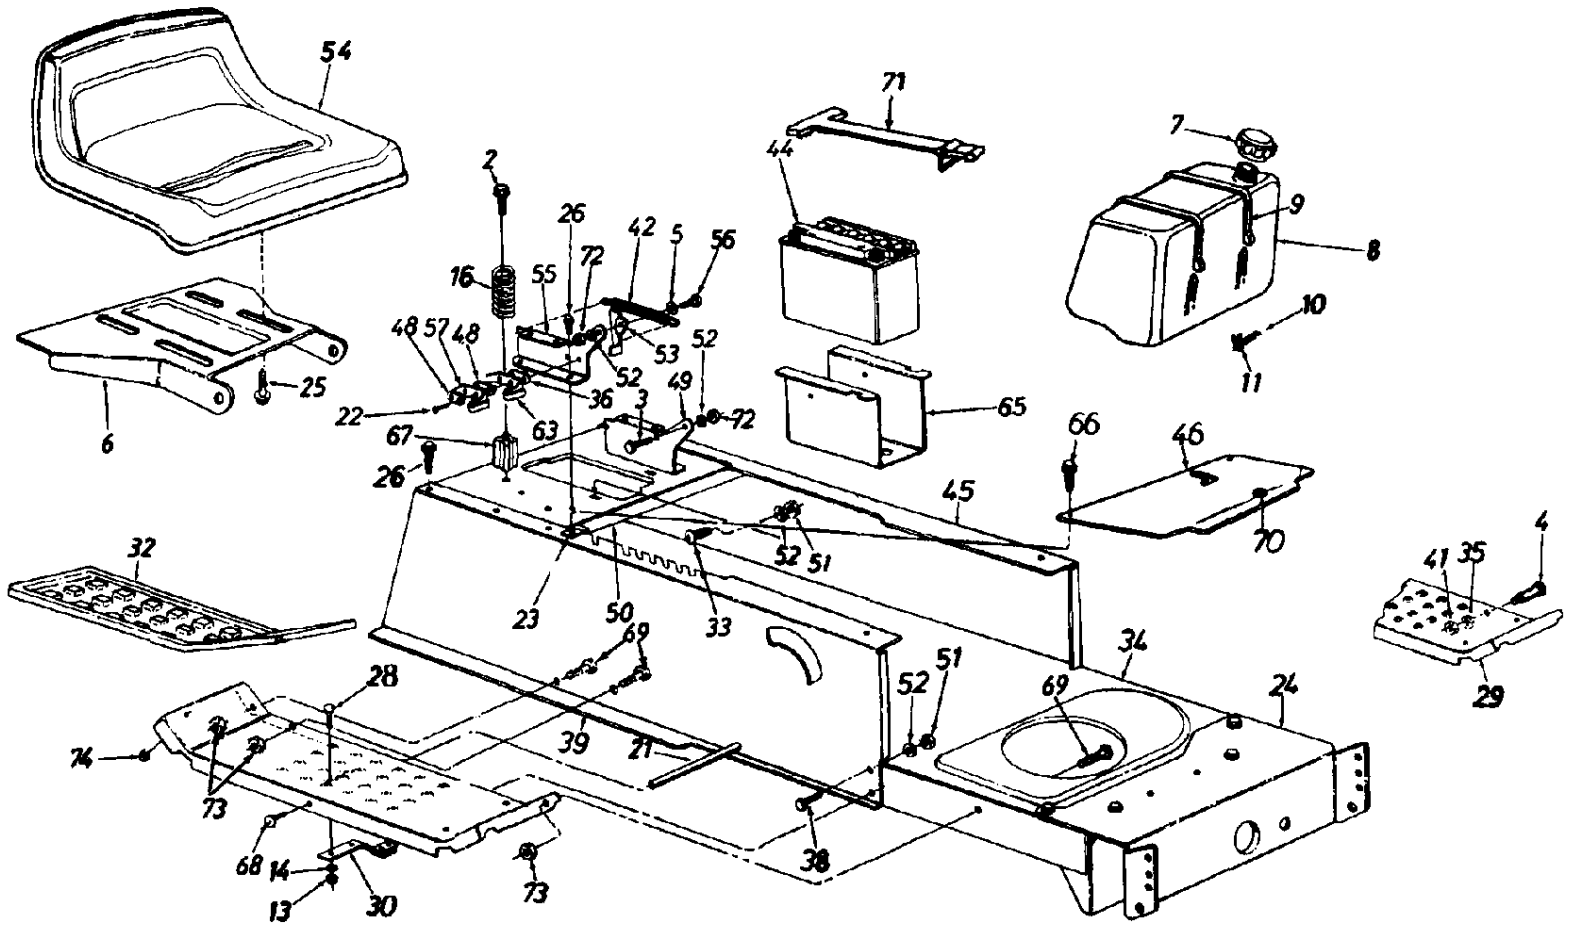

Ref #	Part Number	Qty	Description
2	710-1208		Hex Wash. Hd. Tap Scr. 5/16-18 x 3.25" Lg.
3	738-0155		Shld. Bolt .437" Dia. x .162" Page 14 of 26
4	732-0166		Seat, Lower Frame And Fuel Tank
5	736-0141		Spr-Wash. .445" I.D. x .75
6	783-0039A		Seat Pivot Bracket
7	751-0603		Fuel Cap
8	751-0574A		Fuel Tank
	749-0934		Fuel Tank Support Rod (Not shown)
9	726-0209		Tie Strap
10	751-0535-15		Fuel Line
11	726-0205		Hose Clamp
13	712-0287		Hex Nut 1/4-20 Thd.
14	736-0329		L-Wash. 1/4" I.D.
16	732-0735		Compression Spring
21	738-0526		Running Board Rod
22	710-0227		Hex Hd. AB-Tap Scr. #8 x .50"
23	726-0139		Speed Nut #10Z
24	783-0041A		Front Pivot Brkt.
25	710-0870		Hex Tap Scr. 3/8-16 x .62" Lg.
26	710-0726		Hex Wash. Hd. AB-Tap Scr. 5/16 x .75" Lg.
29	17770B		Running Board (R.H. & L.H.)
28			UNKNOWN
30			UNKNOWN
32	731-0909		Rubber Foot Pad - L.H.
	731-0910		Rubber Foot Pad - R.H.
33	710-0323		Truss Mach. Scr. 5/16-18 x .75" Lg.
34	783-0310B		Lower Frame
35	736-0169		L-Wash. 3/8" I.D.
36	726-0278		Insulator Boss Plate
37	736-0264		FI-Wash. .344" I.D. x .625" O.D.
38	710-0118		Hex Bolt 5/16-18 x .75" Lg.
39	17830B		Upper Frame - R.H.
41	712-0798		Hex Nut 3/8-16 Thd.
42	732-0581B		Extension Spring 5.31" Lg.
44	725-1707C		12-V Battery Code: N Notates a new part (not previously existing)
45	17831A		Upper Frame - L.H.
46	783-0133A		Shift Cover Code: N Notates a new part (not previously existing)
47	725-1643		Reverse Safety Switch
48	726-0279		Insulator Plate
49	17951		Seat Pivot Brkt. Support - L.H.
50	783-0355		Hitch Plate
51	712-0267		Hex Nut 5/16-18 Thd.
52	736-0119		L-Wash. 5/16" I.D.
53	17239A		Seat Lift Brkt.
54	757-0370A		Seat
55	17950		Seat Pivot Brkt. Support - R.H.
56	738-0296		Shld. Bolt .437" Dia. x .268"
57	725-1303		Spring Switch (Seat)
59	710-0650		Hex Wash. TT-Tap Scr. 5/16-18 x 7/8" Lg.
62	726-0320		Insulator Nut Plate
63	725-1439		Safety Switch (Seat)