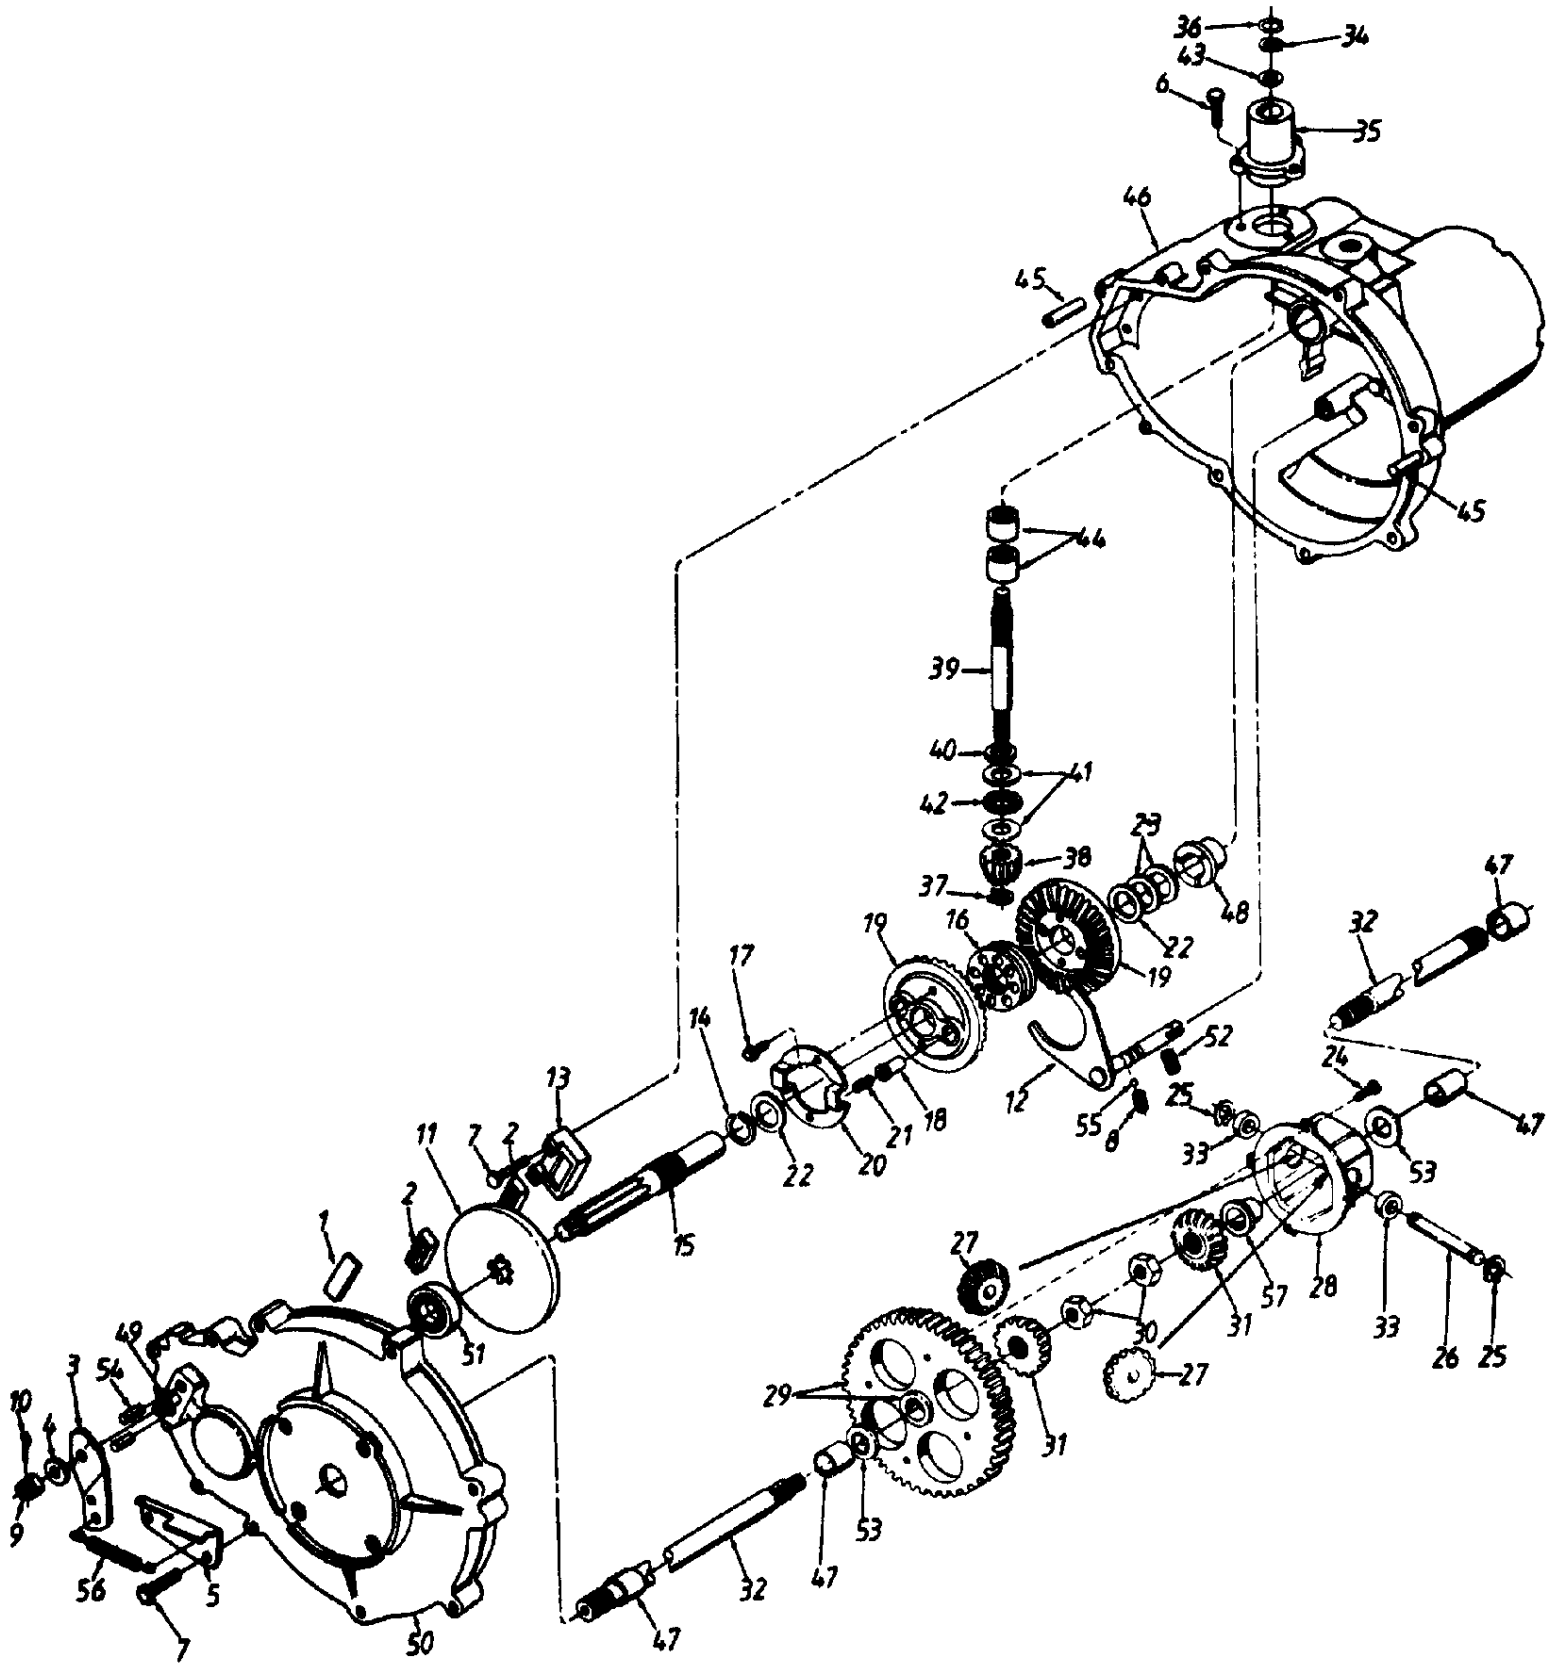

Ref #	Part Number	Qty	Description
1	717-0682		Puck Plate
2	761-0200		Brake Puck
3	717-0772A		Actuating Arm
4	736-0371		FI-Wash. 11/32" I.D. x 7/8" O.D.
5	17841A		Brake Stop Brkt.
6	710-0433		Hex Bolt 1/4-20 x .62" Lg. (Special)
7	710-0809		Hex Tap Scr. 1/4-20 x 1.25" Lg.
8	732-0863		Spring Detent
9	712-0335		Castle Nut 5/16-24 Thd.
10	714-0111		Cotter Pin 3/32" Dia. x 1" Lg.
11	718-0184		Brake Disc
12	717-1102		Shifter Ass'y.
13	717-1217		Brake Puck Holder
14	716-0175		Retaining Ring
15	717-1093		Shaft Drive
16	717-1268		Shift Collar
17	710-0653		Hex Wash. Hd. Tap Scr. 1/4-20 x .38" Lg.
18	717-1184		Drive Pin
19	717-1275		Bevel Gear Ass'y. (Incl. Ref. Nos. 17, 18, 20 and 21)
20	717-1269		Spring Retaining Plate
21	732-0590		Drive Spring
22	736-0444		FI-Wash. .915" I.D. x 1.5" O.D.
23	736-0454		FI-Wash. .915" I.D. x 1.37" O.D.
24	710-0862A		Pan Hd. Scr. 1/4-20 x .5" Lg.
25	716-0184		Snap Ring
26	711-0918		Cross Shaft
27	717-1020		Miter Gear 15T
28	717-1252		Differential Can Assembly
29	717-1254		Differential Gear Ass'y. w/Bearing
30	712-0200A		Hex Ins. L-Nut 1/2-20 Thd.
31	717-1019		Miter Gear
32	717-1197		Axle
33	750-0787		Differential Thrust Spacer
34	716-0171		Retainer Ring
35	717-1228		Input Bearing Housing
36	732-0614		Wire Ring
37	716-0108		Retaining Ring
38	717-0633		Pinion Input 14T
39	711-0861		Input Shaft
40	721-0178		Seal 5/8" I.D.
41	736-0419		Thrust Wash. .621" I.D. x 1.12"
42	741-0469		Thrust Bearing
43	736-0349		FI-Wash. 5/8" I.D. x 1.0" O.D.
44	741-0335		Needle Brg. 5/8" x 1/2" Lg.
45	715-0209		Dowel Pin
46	717-1235		R.H. Housing
47	741-0340		Sleeve Bearing 3/4" I.D.
48	741-0548		Flange Bearing .906" I.D.
49	717-0796		Sq. Head Bolt 5/16-24 Thd.
50	717-1234		L.H. Housing
51	741-0124		Ball Bearing .669" I.D.
52	710-3006		Set Screw 5/16-18 x 3/8" Lg.