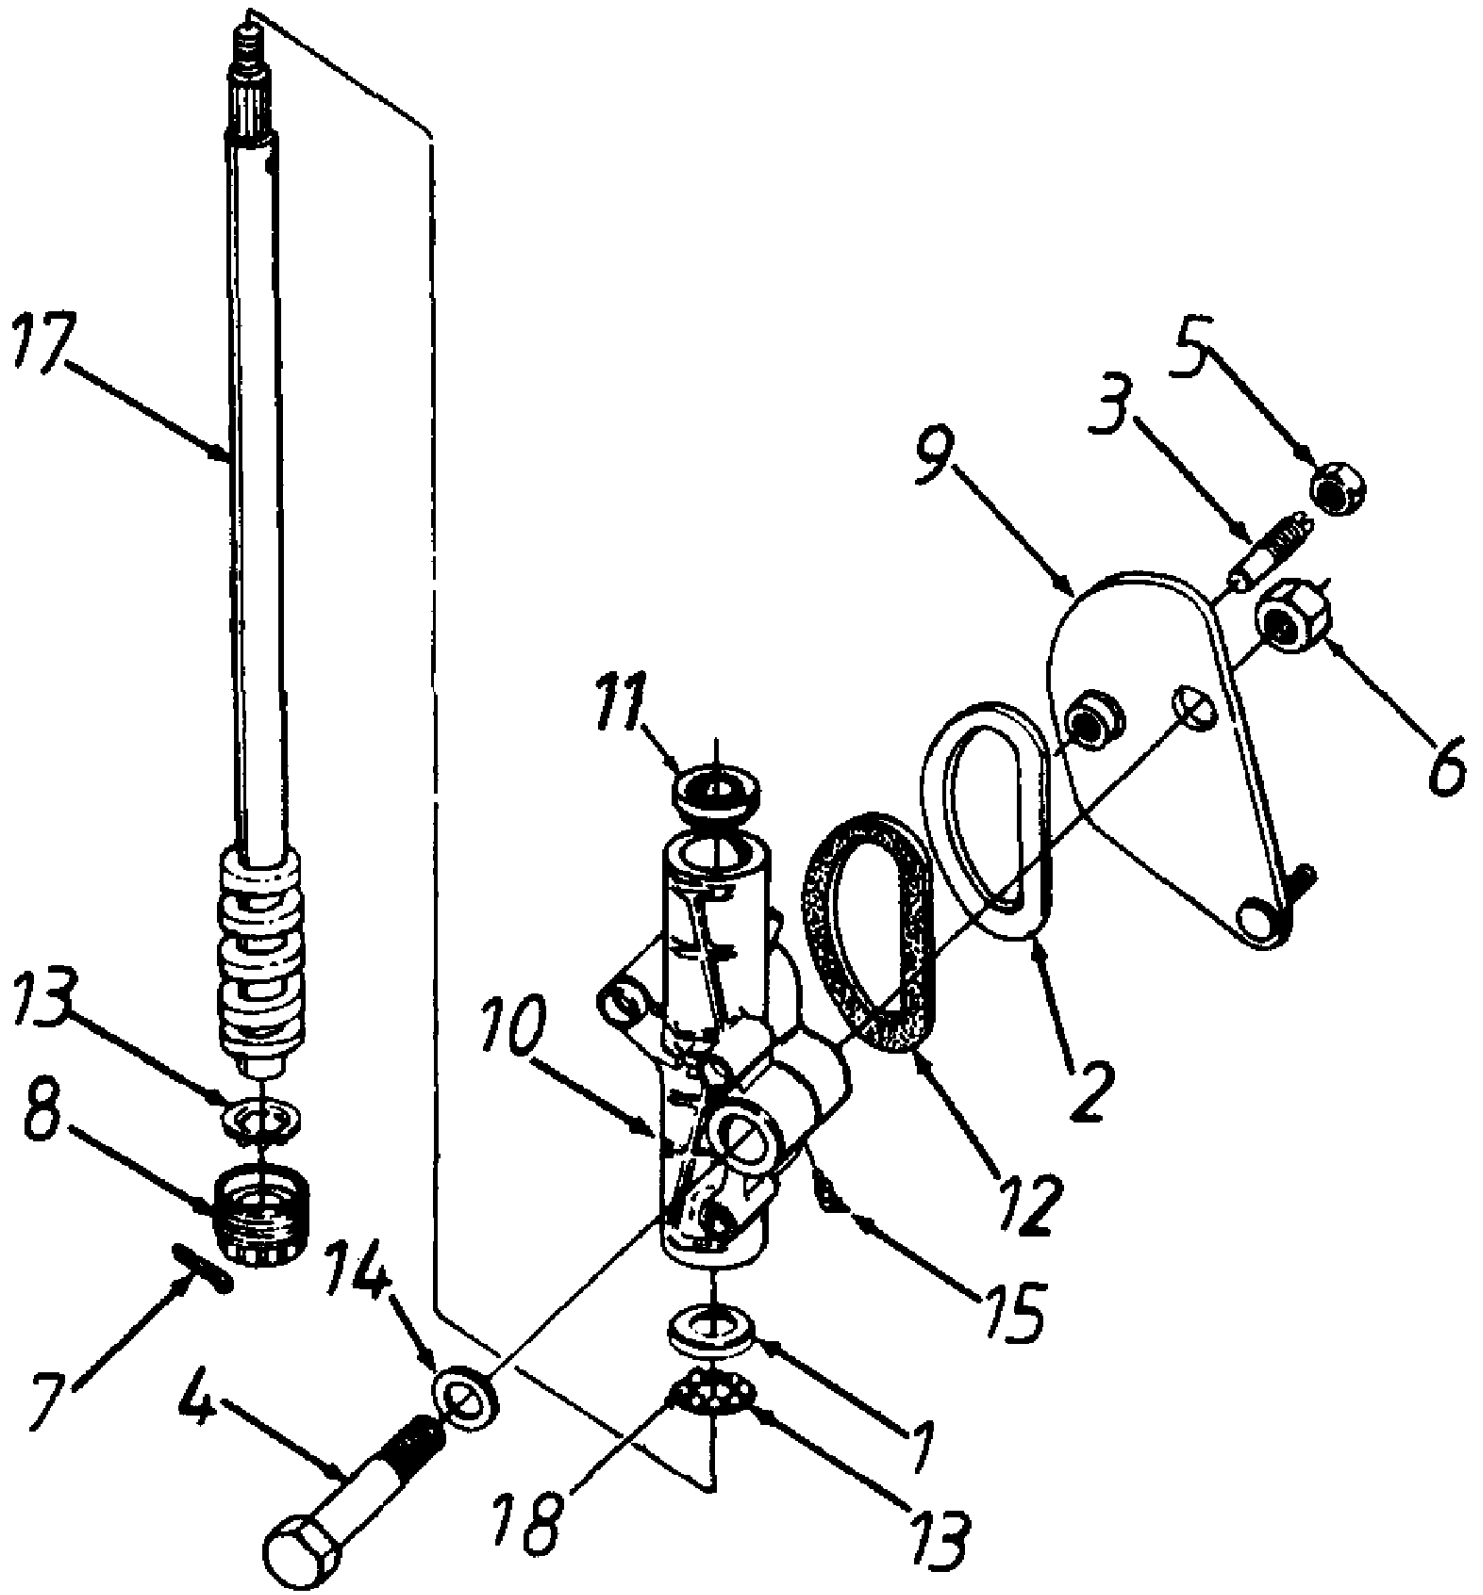

Ref #	Part Number	Qty	Description
1	703-1029		Bearing Cup
2	703-1031		Seal Retainer
3	711-3149A		Cam Follower
4	711-3208		Pivot Shaft
5	712-3062		Hex Jam Nut 9/16-18 Thd.
6	712-3063		Hex Crown L-Nut 5/8-18 Thd.
7	714-0474		Cotter Pin 1/8" Dia.
8	717-1048		Adjustment Plug Ass'y.
9	717-1219		Steering Arm Ass'y.
10	618-0047		Steering Hsg. Bushing Ass'y.
11	721-0260		Oil Seal
12	723-3039		Seal
13	731-3040		Ball Retainer
14	736-3029		FI-Wash. .781" I.D. x 1.25" O.D.
15	737-3001		Grease Fitting
17	611-0018		Steering Shaft Ass'y.
18	741-3022		Ball Bearing
	737-3007	4 oz. Req'	Grease #251 E.P.
	618-0114		Steering Ass'y. Comp. (Incl. Ref. Nos. 1 thru 18)