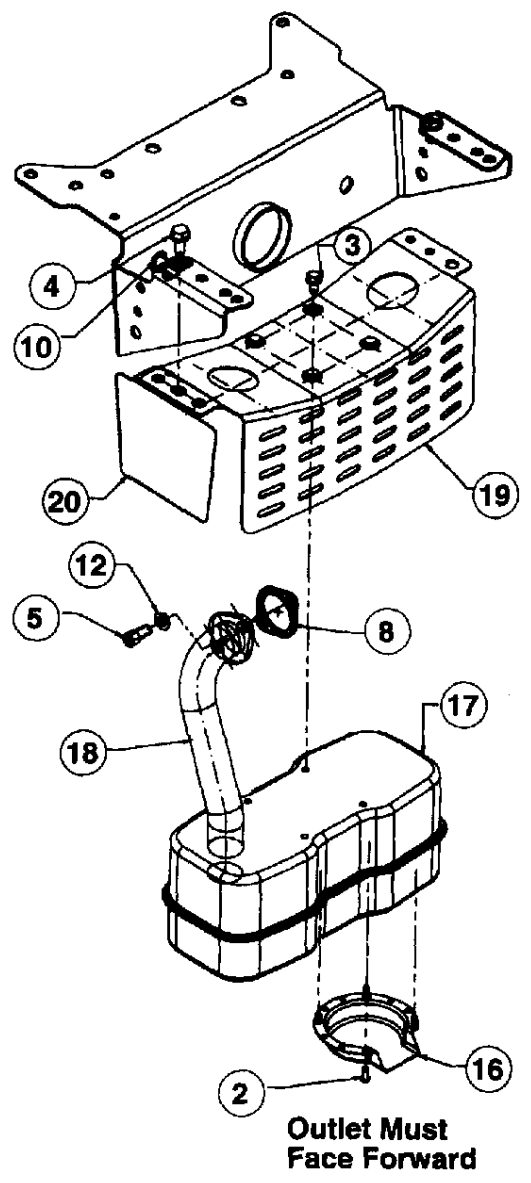

Ref #	Part Number	Qty	Description
1	710-1237		Hex Wash. Scr. #10-32 x .62" Lg.
2	710-0148		Hex Tap Scr. #8-32 x .38" Lg.
3	710-0599		Hex Wash. TT-Tap Scr. 1/4-20 x .5" Lg.
4	710-0604		Hex Wash. TT-Tap Scr. 5/16-18 x .62" Lg.
5	710-1314		Socket Head Scr. 5/16-18 x .62" Lg.
6	710-1315		Hex Wash. TT-Tap Scr. 3/8-16 x 1.25" Lg.
7	712-0271		Hex Sems Scr. 1/4-20 Thd.
8	721-0208		Gasket
9	726-0205		Hose Clamp
10	726-0272		Clamp
11	731-1682A		Oil Drain Sleeve Code: N Notates a new part (not previously existing)
12	736-0119		Lock Washer 5/16" I.D.
14	751-0535-12		Fuel Line 12" Lg.
15	751B213146		Casing Clamp
16	751-0564		Muffler Deflector
17	751-0617		Muffler
18	751-0619		Exhaust Pipe
19	783-0320A		Muffler Brkt. Code: N Notates a new part (not previously existing)
20	783-0385		Shield Brkt.

3AL616G190 FST-16 (1997)
Muffler And Exhaust