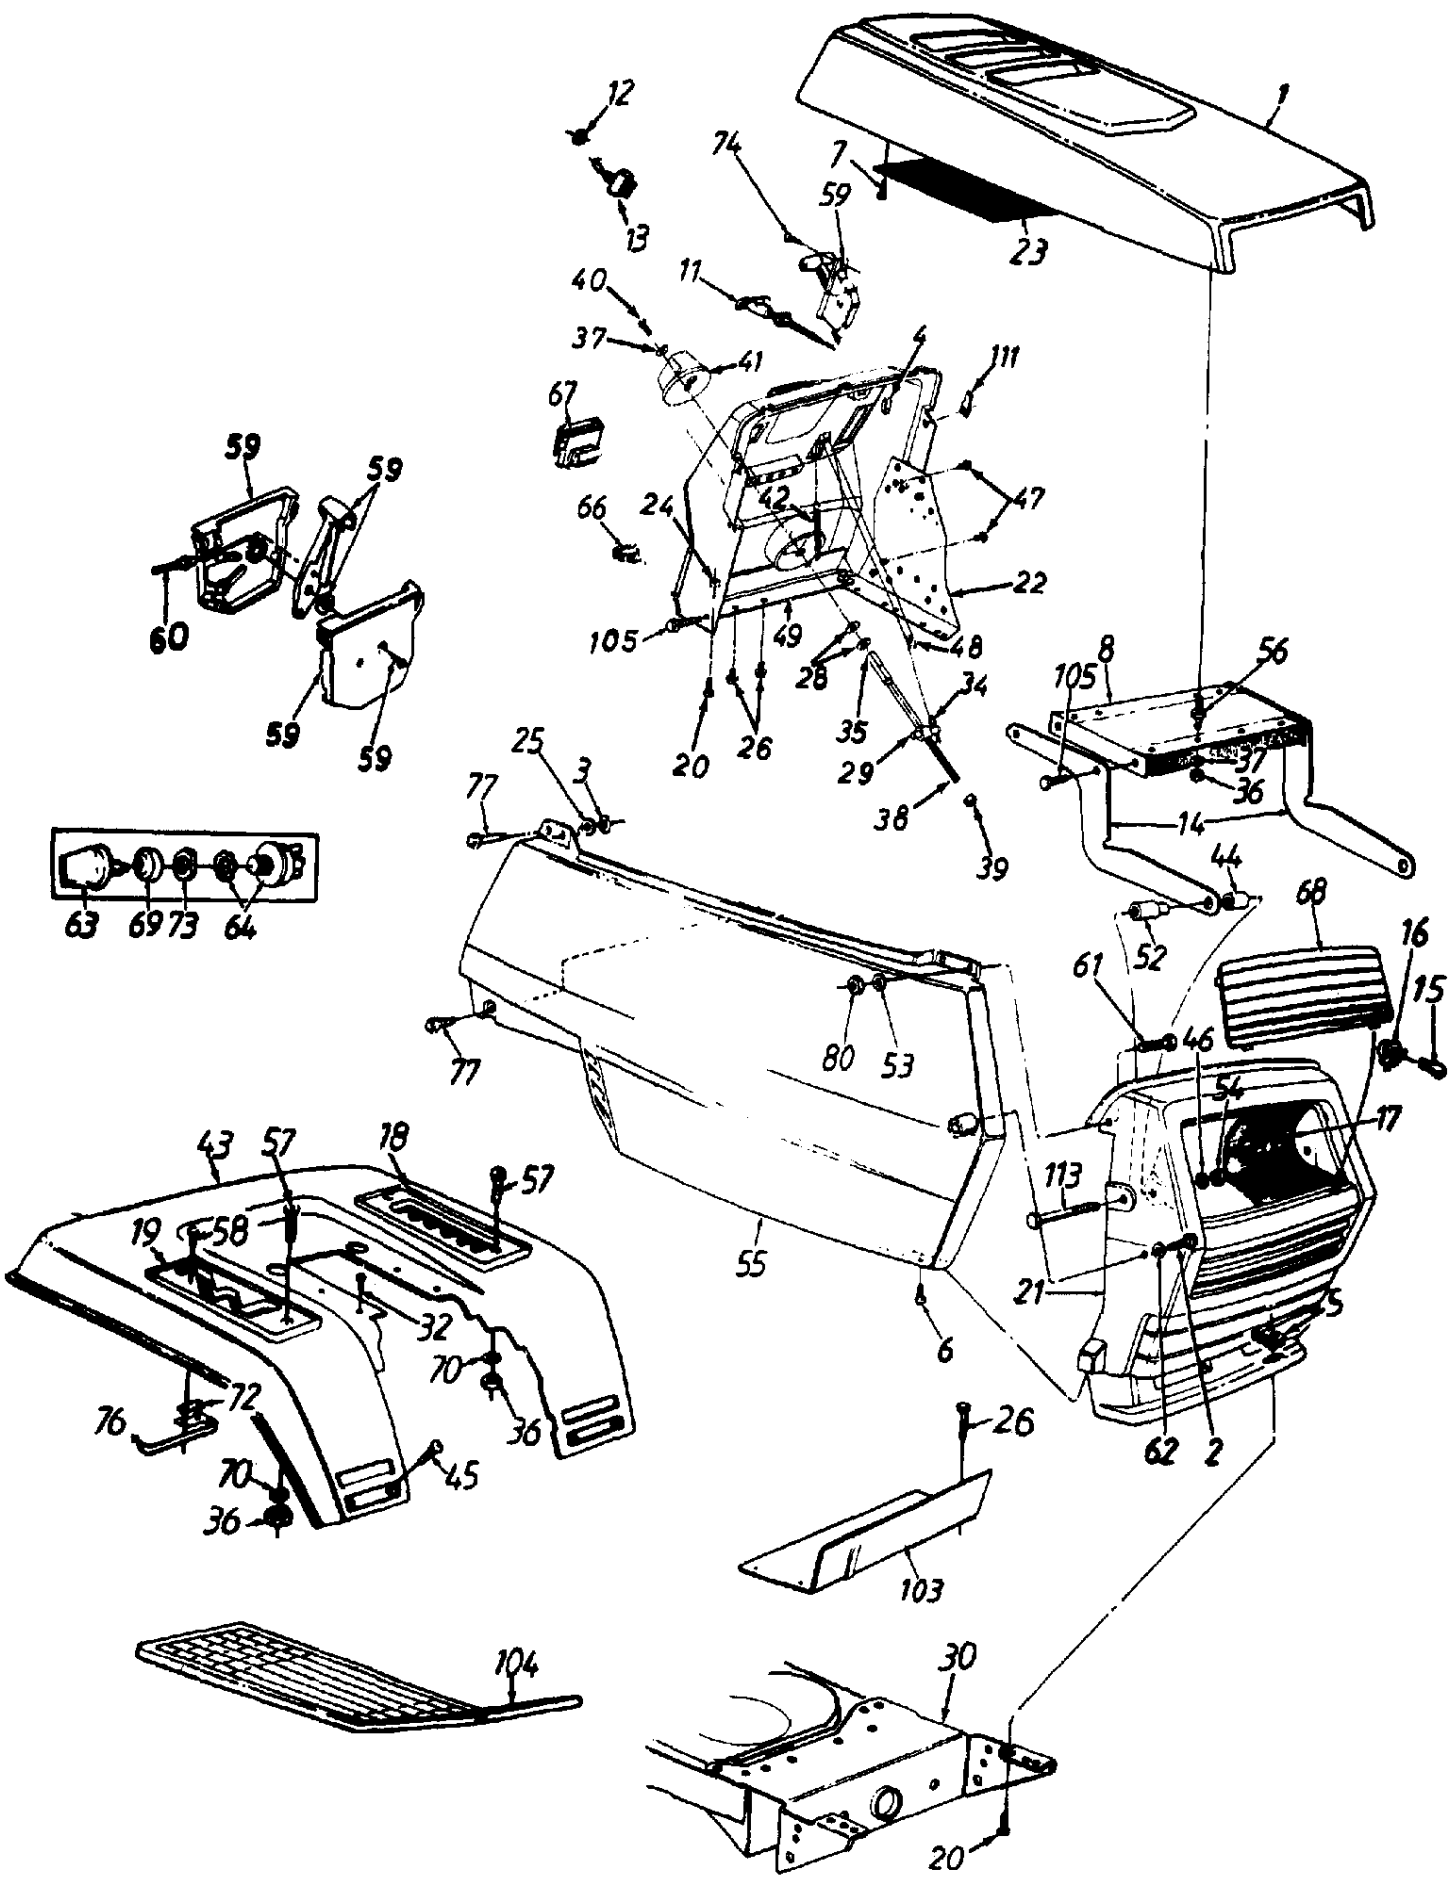

Ref #	Part Number	Qty	Description
1	731-1429		Hood
2	710-0896		Hex Wash. B-Tap Scr. 1/4 x .62" Lg.
3	726-0232		Bolt Retainer 1/4" I.D.
4	17782		Retainer Clip
5	726-0211		U-Nut 5/16-18 Thd.
6	710-0351		Truss Mach. B-Tap Scr. #10 x .5" Lg.
7	710-0227		Hex Wash. Hd. AB-Tap Scr. #8 x .5" Lg.
8	16903A		Hood Plate
11	746-3021		Choke Control
12	712-3014		Hex Nut 1/2-27 Thd.
13	725-0893		Toggle Switch
14	16902A		Hood Hinge
15	725-0963		Lamp
16	725-1649		Twist Lock - Lamp Socket
17	777-8516		Reflector - Headlight
18	731-1147		Forward/Reverse Index Brkt.
19	731-1746		7-Speed Selector Plate
20	710-0118		Hex Bolt 5/16-18 x .75" Lg.
21	731-1430B		Grille
22	17300D		Dash Support Bracket
23	723-0416		Screen
24	712-0265		Hex Sems Nut 5/16-18 Thd.
25			UNKNOWN
26	710-0607		Hex Wash. Hd. B-Tap Scr. 5/16-18 x .5" Lg.
27	710-0429		Hex B-Tap Scr. #10 x .38" Lg.
28	736-0267		FI-Wash. 3 8" I.D. x .875" O.D.
29	711-1002		Adj. Ferrule 3/8-8 Thd.
30	783-0041A		Pivot Bar Brkt. Code: N Notates a new part (not previously existing)
32	710-0726		Hex Wash. Hd. AB-Tap Scr. 5/16 x .75" Lg.
34	714-0101		Hairpin Clip
35	716-0125		"E"-Ring .375" Dia.
36	712-0287		Hex Nut 1/4-20 Thd.
37	736-0270		Bell-Wash. .265" I.D. x .75"
38	747-0898		Adjustment Rod
39	712-0449		Hex Nut 3/8-8 Twin Thd.
40	710-3015		Hex Bolt 1/4-20 x .75" Lg.
41	720-0236		Plastic Knob
42	732-0732		Ext. Spring 3.21" Lg.
43	783-0370		Rear Fender
44	750-0755		Spacer .33" I.D. x .625" O.D.
45	710-0167		Carriage Bolt 1/4-20 x .50" Lg.
46	736-0278		FI-Wash. .328" I.D. x .68" O.D.
47	710-0599		Hex Wash. Hd. Scr. 1/4-20 x .5" Lg.
48	727-0460		indicator Strip
49	783-0120		Indicator Bracket
50	736-0119		L-Wash. 5/16" I.D.
52	750-0754		Shld. Spacer .33" I.D.
53	736-0142		FI-Wash. .281" I.D. x .5" O.D.
54	712-0158		Hex Cent. L-Nut 5/16-18 Thd.
55	731-1890		Side Cover - R.H. Code: N Notates a new part (not previously existing)