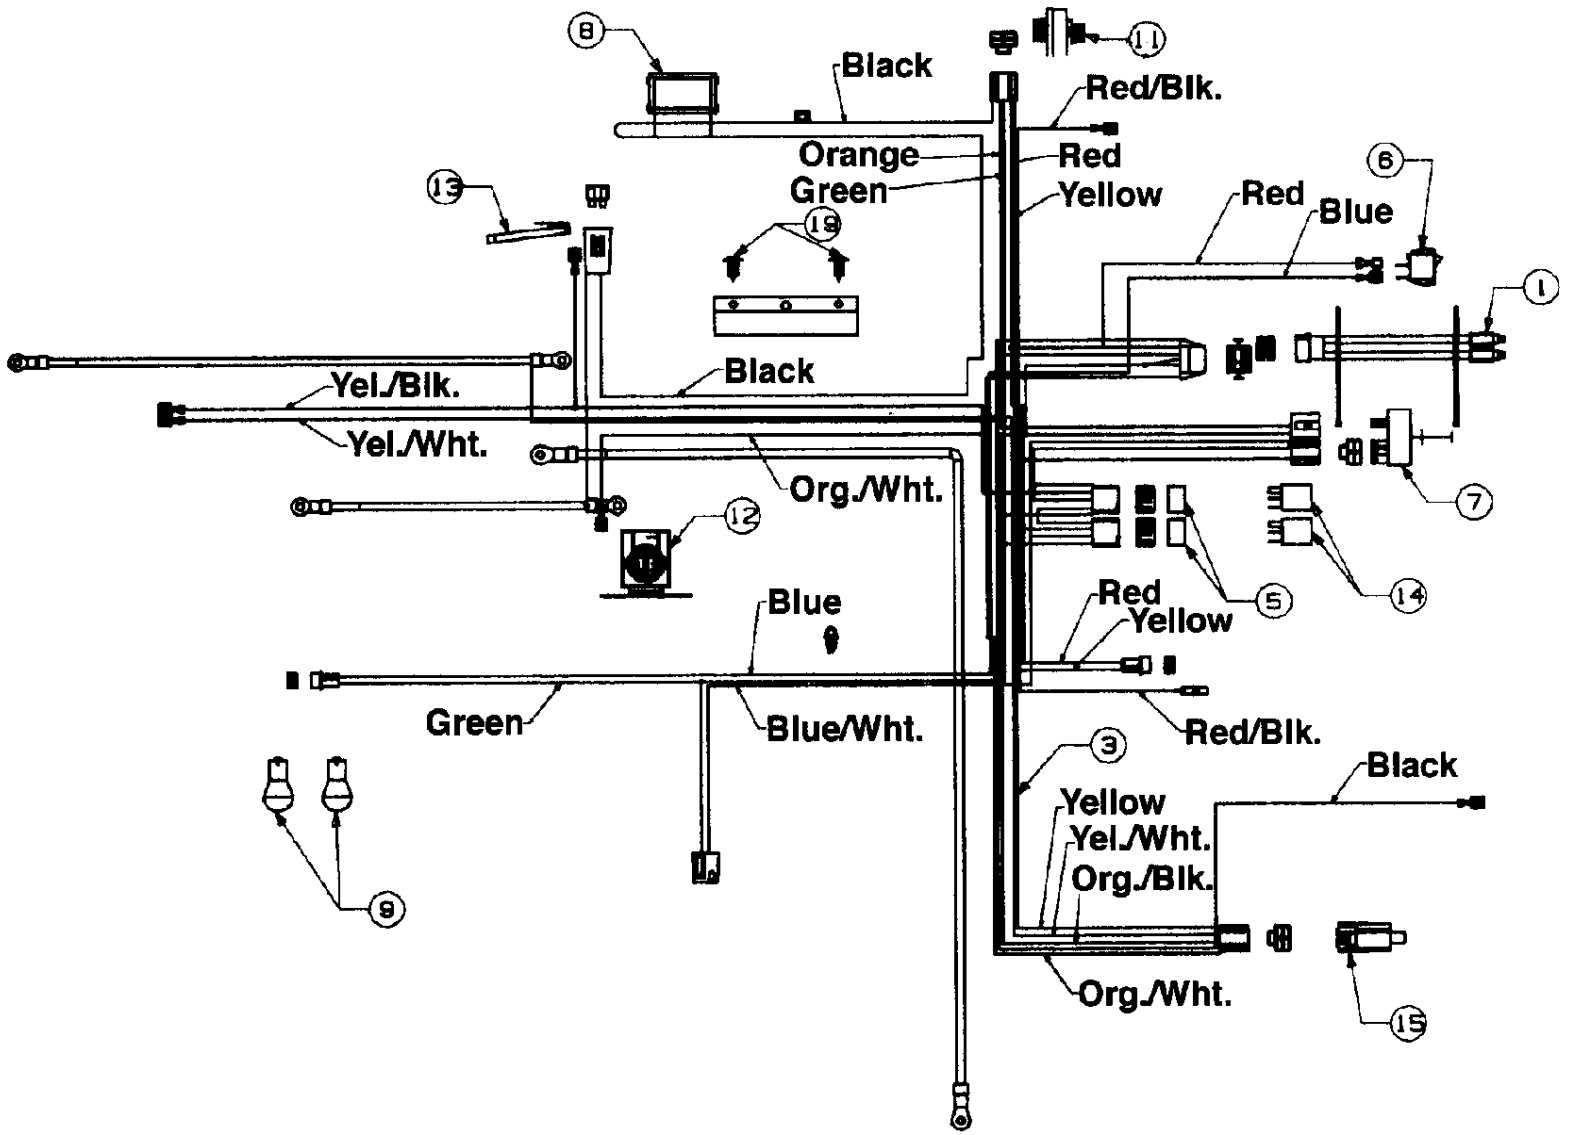

Ref #	Part Number	Qty	Description
1	629-0132		Wire Harness (Monitor)
3	629-0307A 13AK616G190 FST-16 (1997) Electrical System		Wire Harness Code: N Notates a new part (not previously existing)
5	721-0342		Gasket - Relay
6	625-0634		Light Switch
7	725-0893		PTO Switch
8	725-0925		Ammeter
9	725-0963		Bulb (Headlight)
11	725-1396		Ignition Switch
12	725-1426		Solenoid
13	725-1643		Safety Switch (Reverse)
14	725-1648		Relay
15	725-1657A		Safety Switch
19	726-3046		Ratchet
	725-1365		Bulb (Monitor - Not shown)