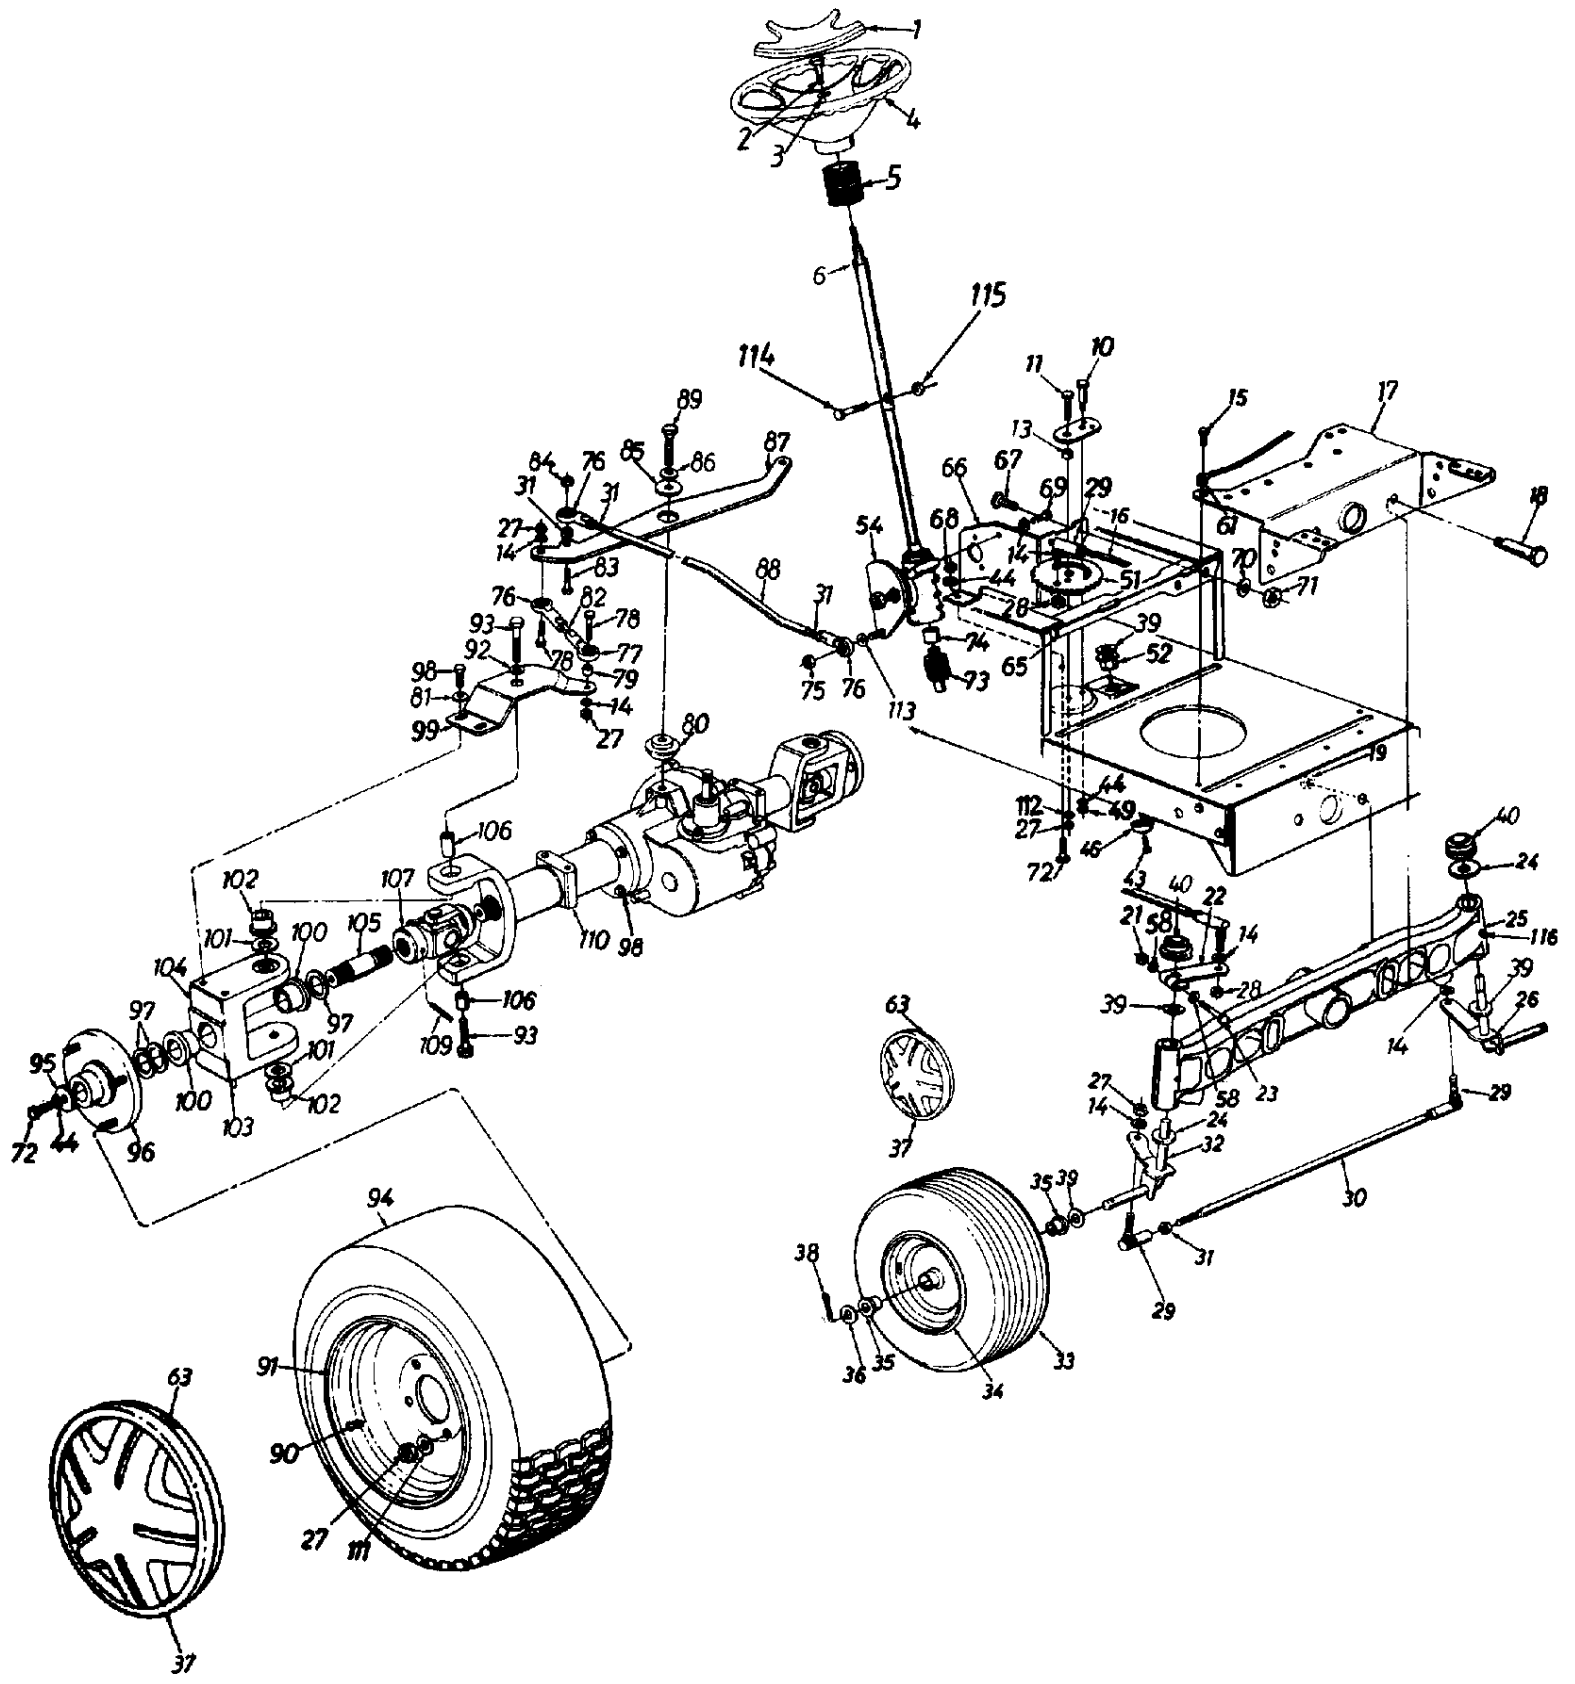

Ref #	Part Number	Qty	Description
1	731-1509A		Steering Wheel Cap
2	710-0643		Hex Patch Bolt 5/16-18 x 1" Lg.
3	736-0242		Belleville Wash. .345" I.D.
4	731-1686		Steering Wheel
5	731-0954		Steering Bellow
6	738-0943		Upper Steering Shaft
9	17198A		Retainer Plate
10	738-0141		Shoulder Bolt .437" Dia. x .35" Lg. 5/16-18 Thd.
11	710-0152		Hex Bolt 3/8-24 x 1.0" Lg. (Grade 5)
13	750-0535		Spacer .380" I.D. x .625" O.D. x .227"
14	736-0169		L-Wash. 3/8" I.D.
15	710-0726		Hex Wash. Hd. Self-Tap Scr.
16	711-1107		Steering Drag Link Code: N Notates a new part (not previously existing)
17	783-0041A		Pivot Bar Brkt.
18	738-0527		Shoulder Bolt .498" Dia. x 2.04" Lg. 3/8-16 Thd.
19	712-0798		Nut 3/8-16 Thd.
21	712-0411		Hex Cent. L-Nut 5/16-24 Thd.
22	683-0055		Steering Arm Front Axle
23	710-0772		Hex Bolt 5/16-24 x 2.00" Lg. (Grade 5)
24			UNKNOWN
25	719-0342		Pivot Bar Ass'y.
26	683-0127		Front Axle Ass'y.- L.H.
27	712-0241		Hex Nut 3/8-24 Thd.
28	712-0446		Hex Jam Nut 3/8-24 Thd.
29	723-0448		Ball Joint 7/16-20 Thd. Code: N Notates a new part (not previously existing)
30	747-0753		Tie Rod
31	712-0711		Hex Jam Nut 3/8-24 Thd.
32	683-0126		Front Axle Ass'y.- R.H.
33	634-0059		Wheel Ass'y. Comp.
	734-0864		Tire Only
34	634-0051		Front Wheel Rim Only
	734-0255		Air Valve
	737-0280		Grease Fitting
35	741-0569		Ball Bearing
36	736-0285		FI-Wash. .635" I.D. x 1.59" O.D.
37	734-1783A		Front Hub Cap Code: N Notates a new part (not previously existing)
	734-1784A		Rear Hub Cap Code: N Notates a new part (not previously existing)
38	714-0470		Cotter Pin 1/8" Dia. x 1.25" Lg.
39	736-0187		FI-Wash. .640" I.D. x .24" O.D.
40	726-0214		Push Cap
43	710-1309		Pan Hd. Bolt 5/16-18 x .63" Lg.
44	736-0119		L-Wash. 5/16" I.D.
45	736-0343		FI-Wash. .33" I.D. x 1.25" O.D.
46	748-0389		Cap
49	712-0158		Hex L-Nut 5/16-18 Thd.
51	717-1701		Steering Gear Segment
52	741-0656		Hex Flg. Brg. .634 I.D.
54	618-0114		Steering Box Ass'y. Comp.