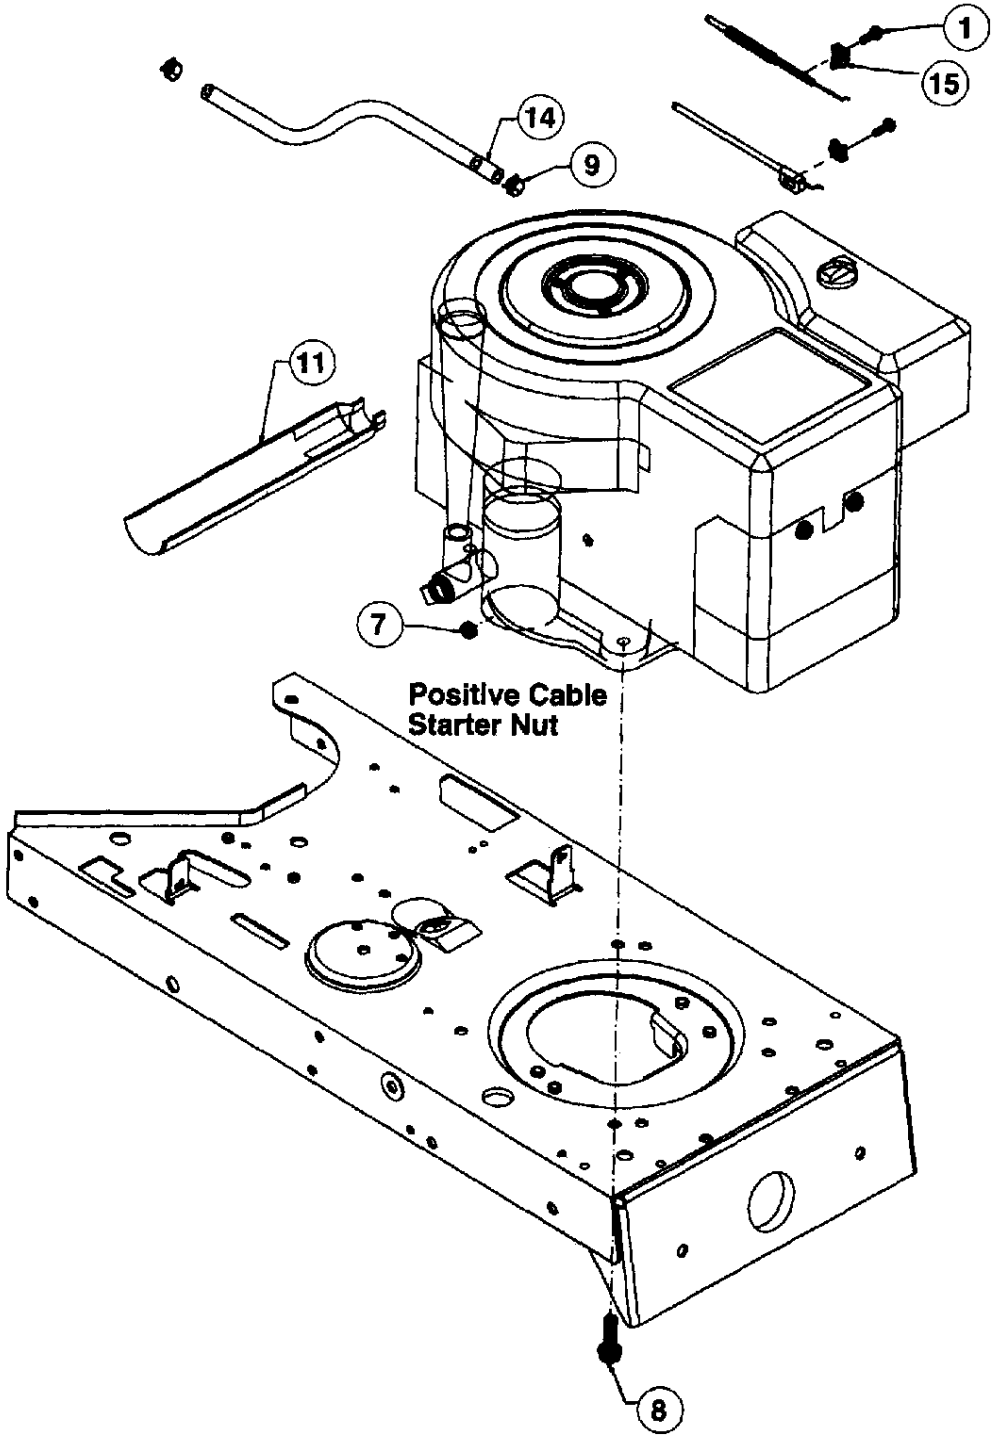

Ref #	Part Number	Qty	Description
1	710-1237		Hex Wash. Scr. #10-32 x .62" Lg.
2	710-0148		Hex Tap Scr. #8-32 x .38" Lg.
3	710-0599		Hex Wash. TT-Tap Scr. 1/4-20 x .5" Lg.
4	710-0604		Hex Wash. TT-Tap Scr. 5/16-18 x .62" Lg.
5	710-1314		Socket Head Scr. 5/16-18 x .62" Lg.
6	710-1315		Hex Wash. TT-Tap Scr. 3/8-16 x 1.25" Lg.
7	712-0271		Hex Sems Scr. 1/4-20 Thd.
8	721-0208		Gasket
9	726-0205		Hose Clamp
10	726-0272		Clamp
11	731-1682A		Oil Drain Sleeve Code: N Notates a new part (not previously existing)
12	736-0119		Lock Washer 5/16" I.D.
14	751-0535-12		Fuel Line 12" Lg.
15	751B213146		Casing Clamp
16	751-0564		Muffler Deflector
17	751-0617		Muffler
18	751-0619		Exhaust Pipe
19	783-0320A		Muffler Brkt. Code: N Notates a new part (not previously existing)
20	783-0385		Shield Brkt.

3AL616G190 FST-16 (1997)
Muffler And Exhaust