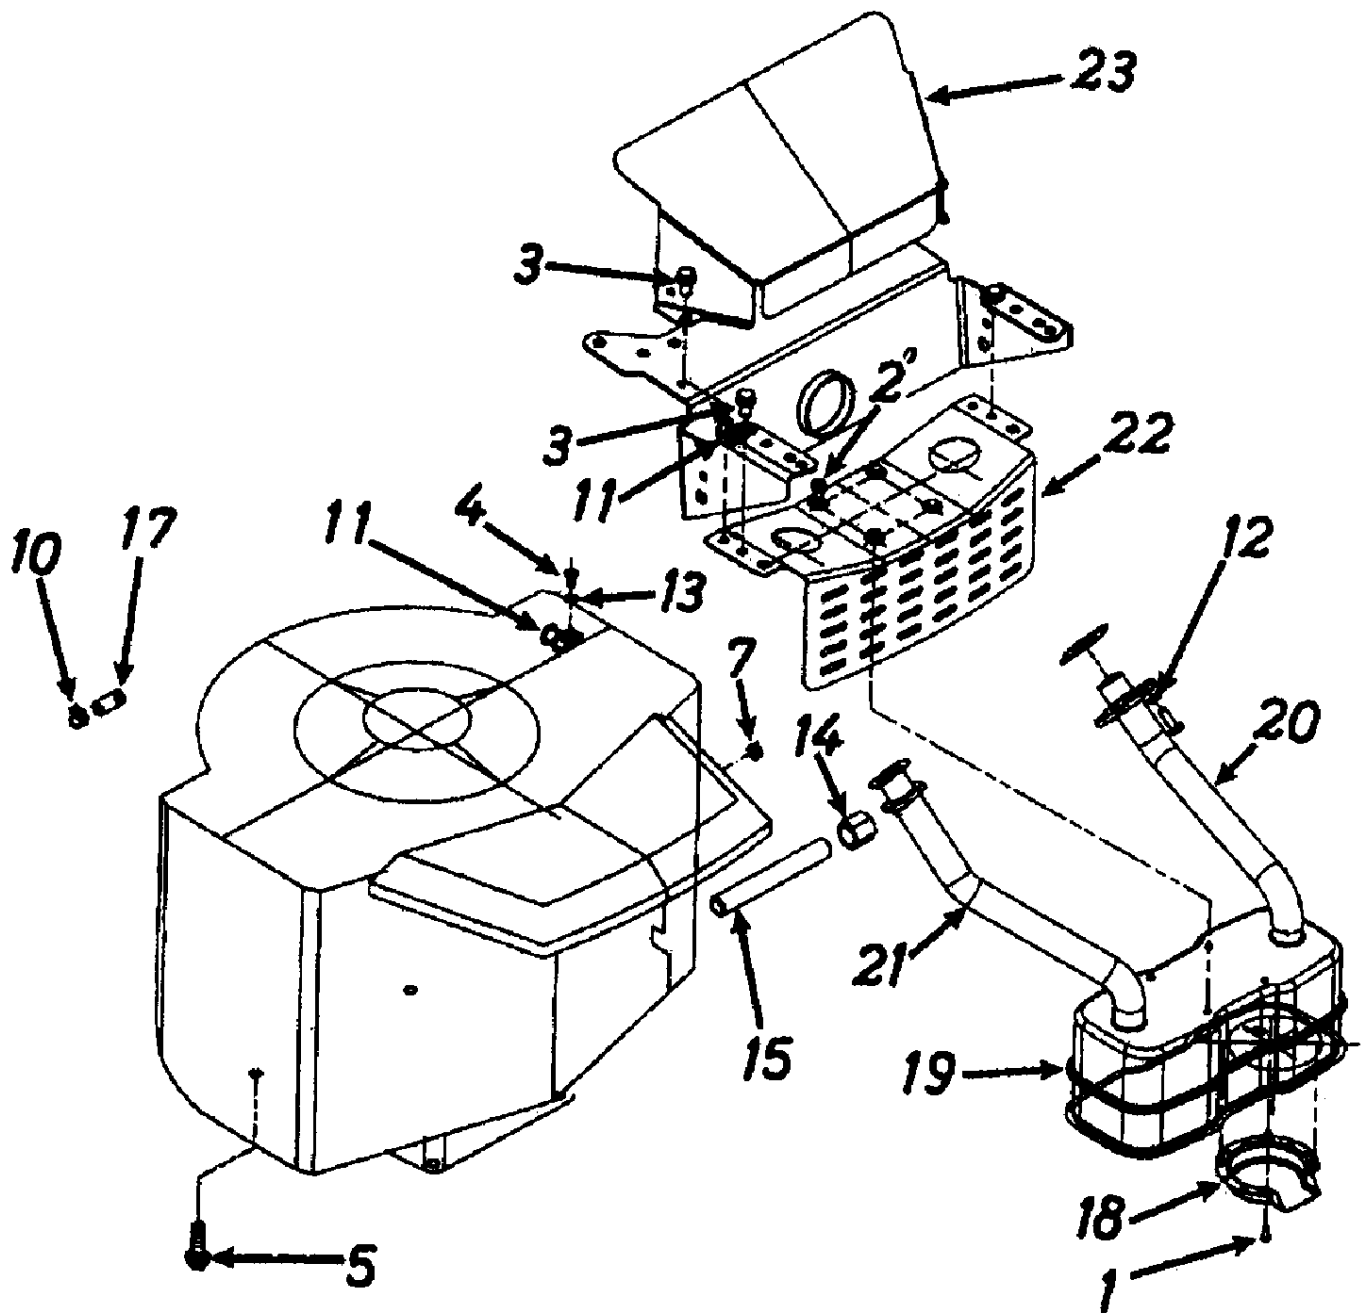

Ref #	Part Number	Qty	Description
1	710-0148		Hex Tap Scr. #8-32 x .38" Lg.
2	710-0599		Hex Wash. TT-Tap Scr. 1/4-20 x 5" Lg.
3	710-0604		Hex Wash. TT-Tap Scr. 5/16-18 x .62" Lg.
4	710-0779A		Truss Mach. Scr. #10 x .5" Lg.
5	710-1315		Hex Hd. Tap Scr. 3/8-16 x 1.25" Lg.
6	710-3015		Hex Bolt 1/4-20 x .75" Lg.
7	712-0271		Hex Sems Nut 1/4-20 Thd.
9	721-0346		Exhaust Gasket
10	726-0205		Hose Clamp
11	726-0272		Clamp
12	736-0329		L-Wash. 1/4" I.D.
13	736-3067		FI-Wash..188" I.D. x .438" O.D.
14	737-0143		Oil Drain Cap
15	737-0164		Pipe Nipple 3/8 x 18 NPT.
17	751-0535-26		Fuel Line 26" Lg.
18	751-0564		Deflector: Muffler
19	751-0616		Muffler
20	751-0623		Exhaust Pipe-L.H.
21	751-0624		Exhaust Pipe-R.H.
22	783-0320A		Muffler Bracket New Part
23	783-0357		Heat Shield