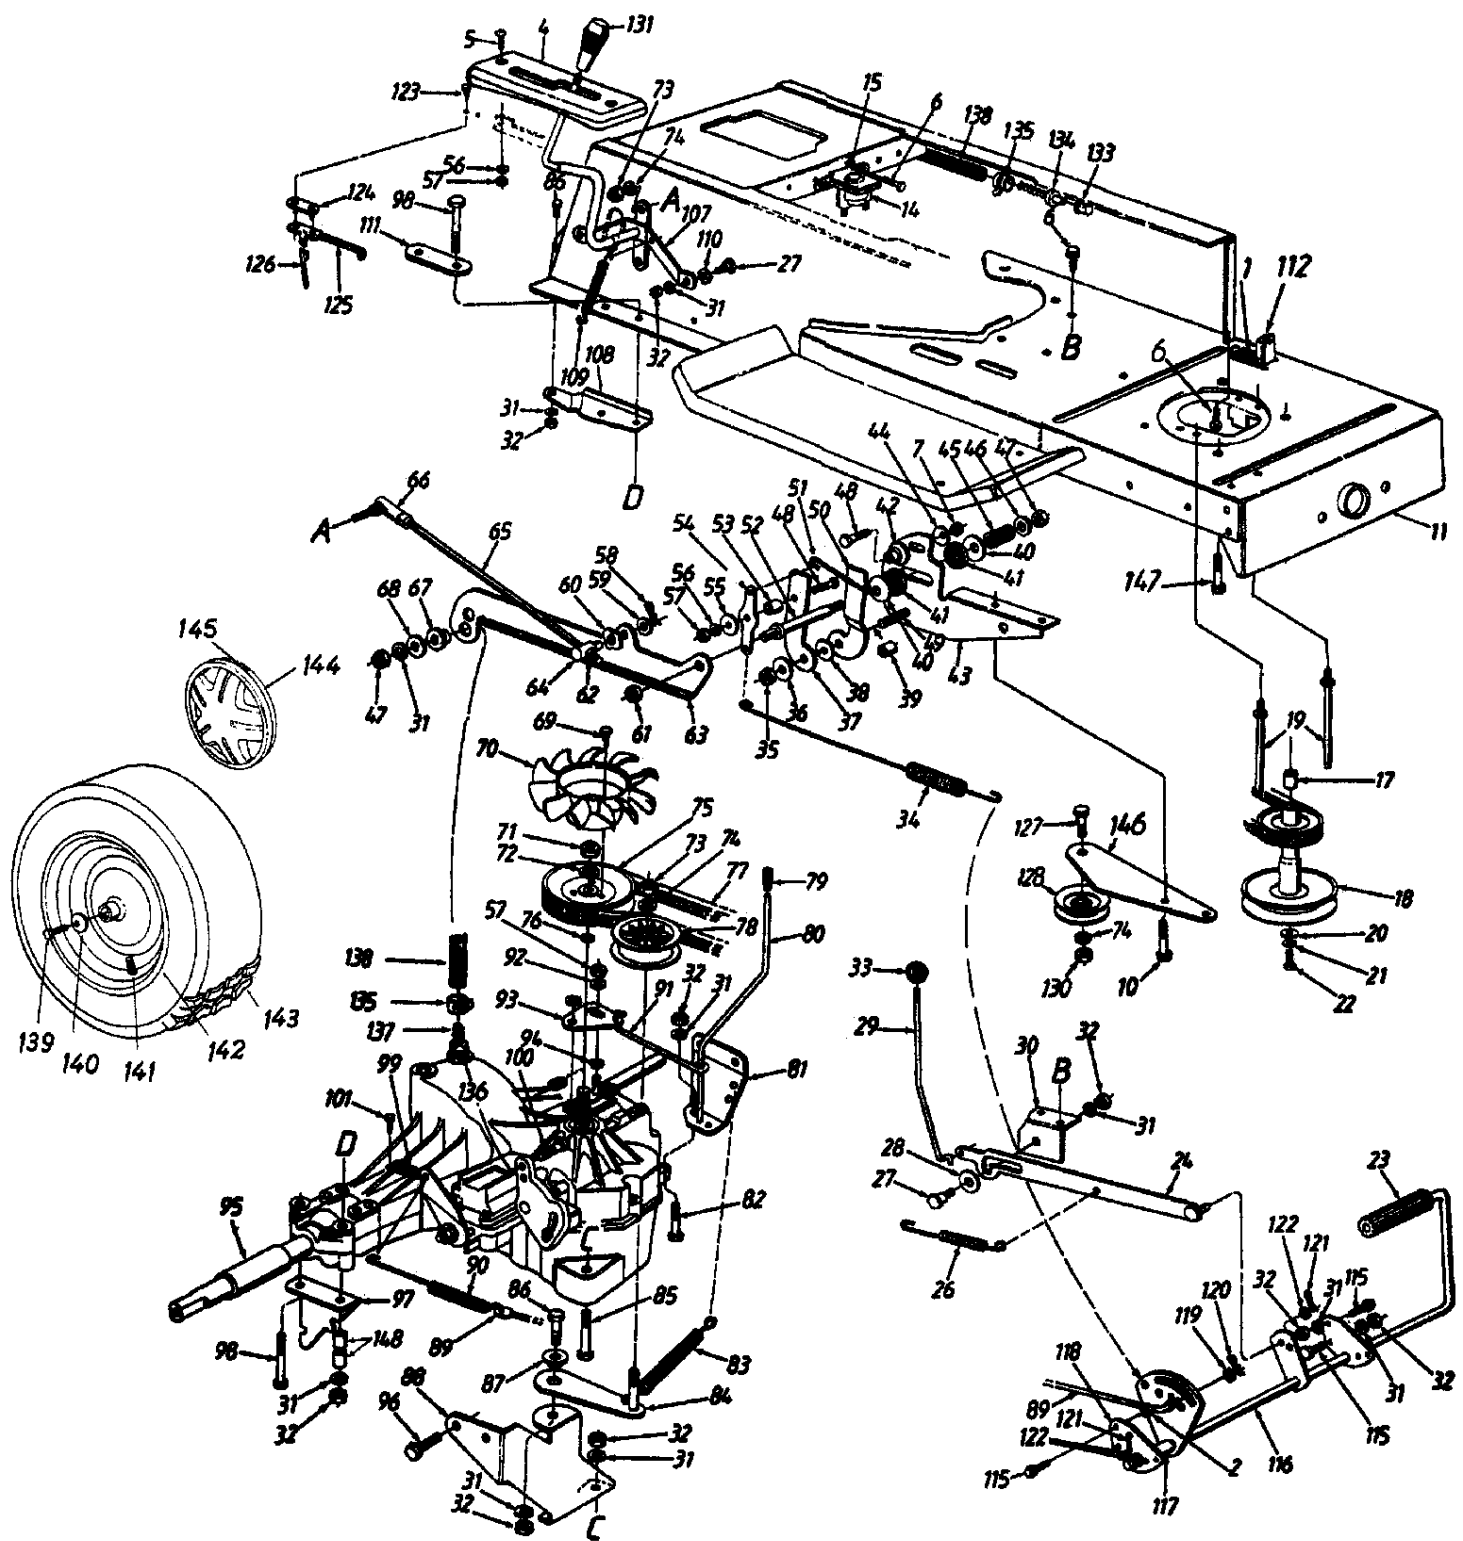

Ref #	Part Number	Qty	Description
1	732-0750A		Spring Switch New Part
2	712-0265		Hex Sems Nut 5/16-18 Thd.
3	736-095G118 (1997)		Index Bracket New Part
4	731-1774		Driver Frame/Pedal Assembly/Wheels, Rear
5	710-0924		Pan Hd. Mach. Scr. 1/4-20 x .75"
6	710-0599		Hex Wash. Hd. TT-Tap Scr.
7	712-0138		Hex Nut 1/4-28 Thd.
8	736-0329		L-Wash. 1/4" I.D.
10	710-0195		Hex Bolt 1/4-28 x .62" Lg.
11	783-0310C		Lower Frame Ass'y. New Part
14	725-1426		Solenoid
15	736-0222		Ext. L-Wash. 1/4" I.D.
17	750-0956		Spacer
18	756-0983		Engine Pulley
19	711-1044		Belt Guard Stud 4.75" Lg.
20	736-0322		FI-Wash. 7/16" I.D. x 1.25" O.D.
21	736-0171		L-Wash. 7/16" I.D.
22	710-0757		Hex Bolt 7/16-20 x 1.5" Lg.
23	735-0196		Foot Pad
24	683-0049		Brake Lockout Brkt. Ass'y.
26	732-0728		Foot Pedal Return Spring
27	738-0296		Shld. Bolt .437" Dia. x .268"
28	736-0406		FI-Wash. 7/16" I.D. x 1-3/8" O.D.
29	747-0608A		Lock-up Rod New Part
30	17755A		Bracket
31	736-0119		L-Wash. 5/16" I.D.
32	712-0267		Hex Nut 5/16-18 Thd.
33	720-0166		Ball Knob
34	732-0727		Neutral Return Spring
35	712-0273		Hex Nut 5/16-24 Thd.
36	736-3078		FI-Wash. .344" I.D. x 1" O.D.
37	783-0092		Scissor-Flat
38	736-0362		FI-Wash. .33" I.D. x 1.25" O.D.
39	750-0808		Spacer
40	736-0219		Bell-Wash, .4" I.D. x 1.13" O.D.
41	761-0196		Friction Washer
42	750-0918		Centering Gauge Spacer
43	783-0095		Neutral Return Mtg. Brkt.
44	736-0270		Bell-Wash. .265" I.D. x .75" O.D.
45	732-0718		Comp. Spring 1,19" Lg.
46	736-3092		FI-Wash. .26" I.D. x .72" O.D.
47	712-0123		Hex Nut 5/16-24 Thd.
48	710-0299		Hex Bolt 1/4-28 x 1" Lg. (Gr. 5)
49	710-1012		Rib Neck Bolt 5/16-24 x .84" Lg.
50	783-0093		Scissor-Offset
51	747-0887		Neutral Return Rod
52	738-0879		Friction Disc Stud
53	748-0368		Shld. Spacer
54	783-0096		Neutral Return Lever
55	736-3092		FI-Wash. .265" I.D. x 1" O.D.
56	736-0329		L-Wash. 1/4" I.D.
57	712-0287		Hex Nut 1/4-20 Thd.
58	714-0104		Hairpin Clip
59	736-0262		FI-Wash. .375" I.D. x .87" O.D.
60	736-0413		Spring Wash. .39" I.D.