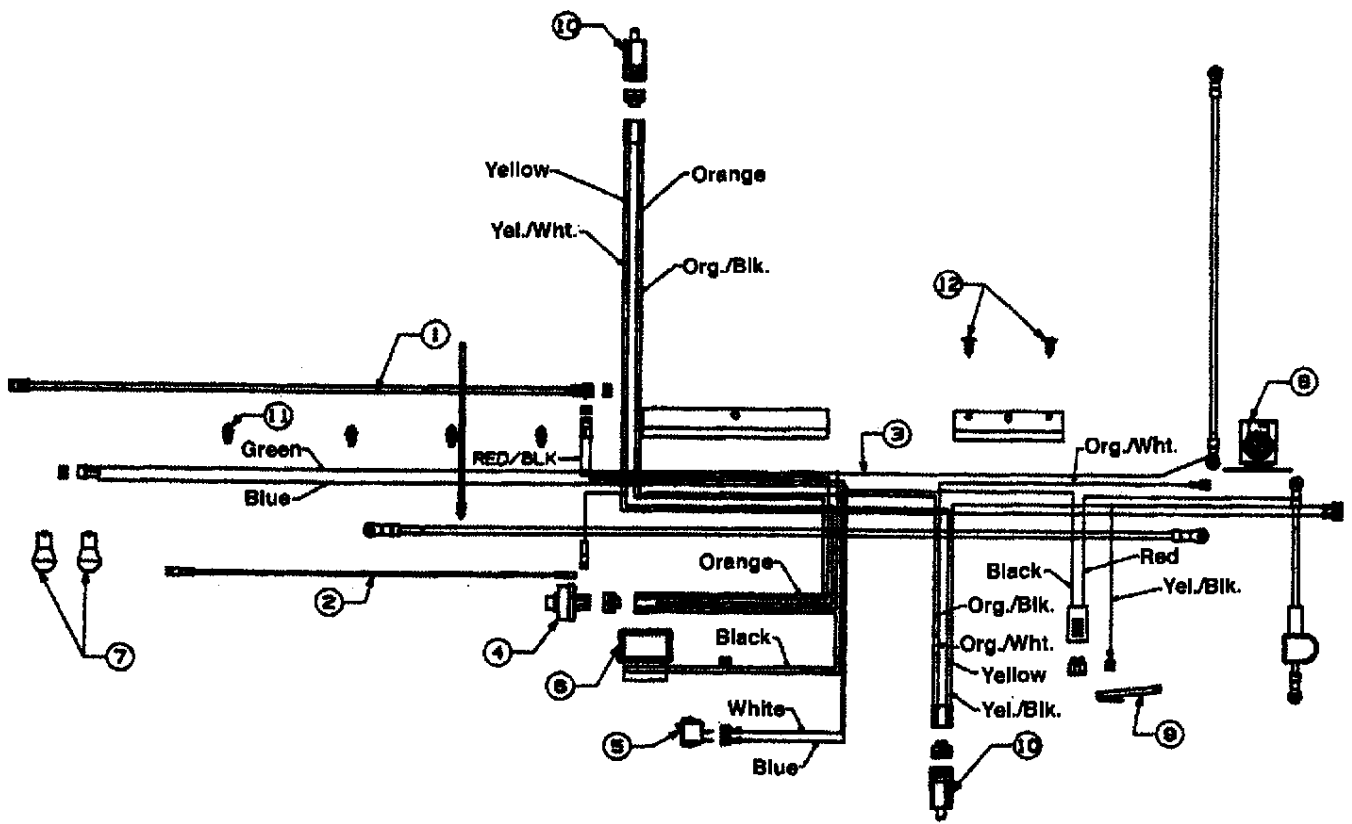

Ref #	Part Number	Qty	Description
1	629-0125		Harness Adapter (Alt.)
2	629-0208		Harness Adapter
3	629-0302A		Wire Harness w/Light Switch & Amp New Part
4	725-0267		Ignition Switch W/O Light Switch & Amp New Part
5	725-0634		Light Switch
6	725-0925		Ammeter
7	725-0963		Bulb
8	725-1426		Solenoid
9	725-1643		Safety Switch (Reverse)
10	725-1657A		Safety Switch
11	725-1711		Wire Retainer Clip
12	726-3046		Ratchet

13AG695G118 (1997)
Electrical/Switches