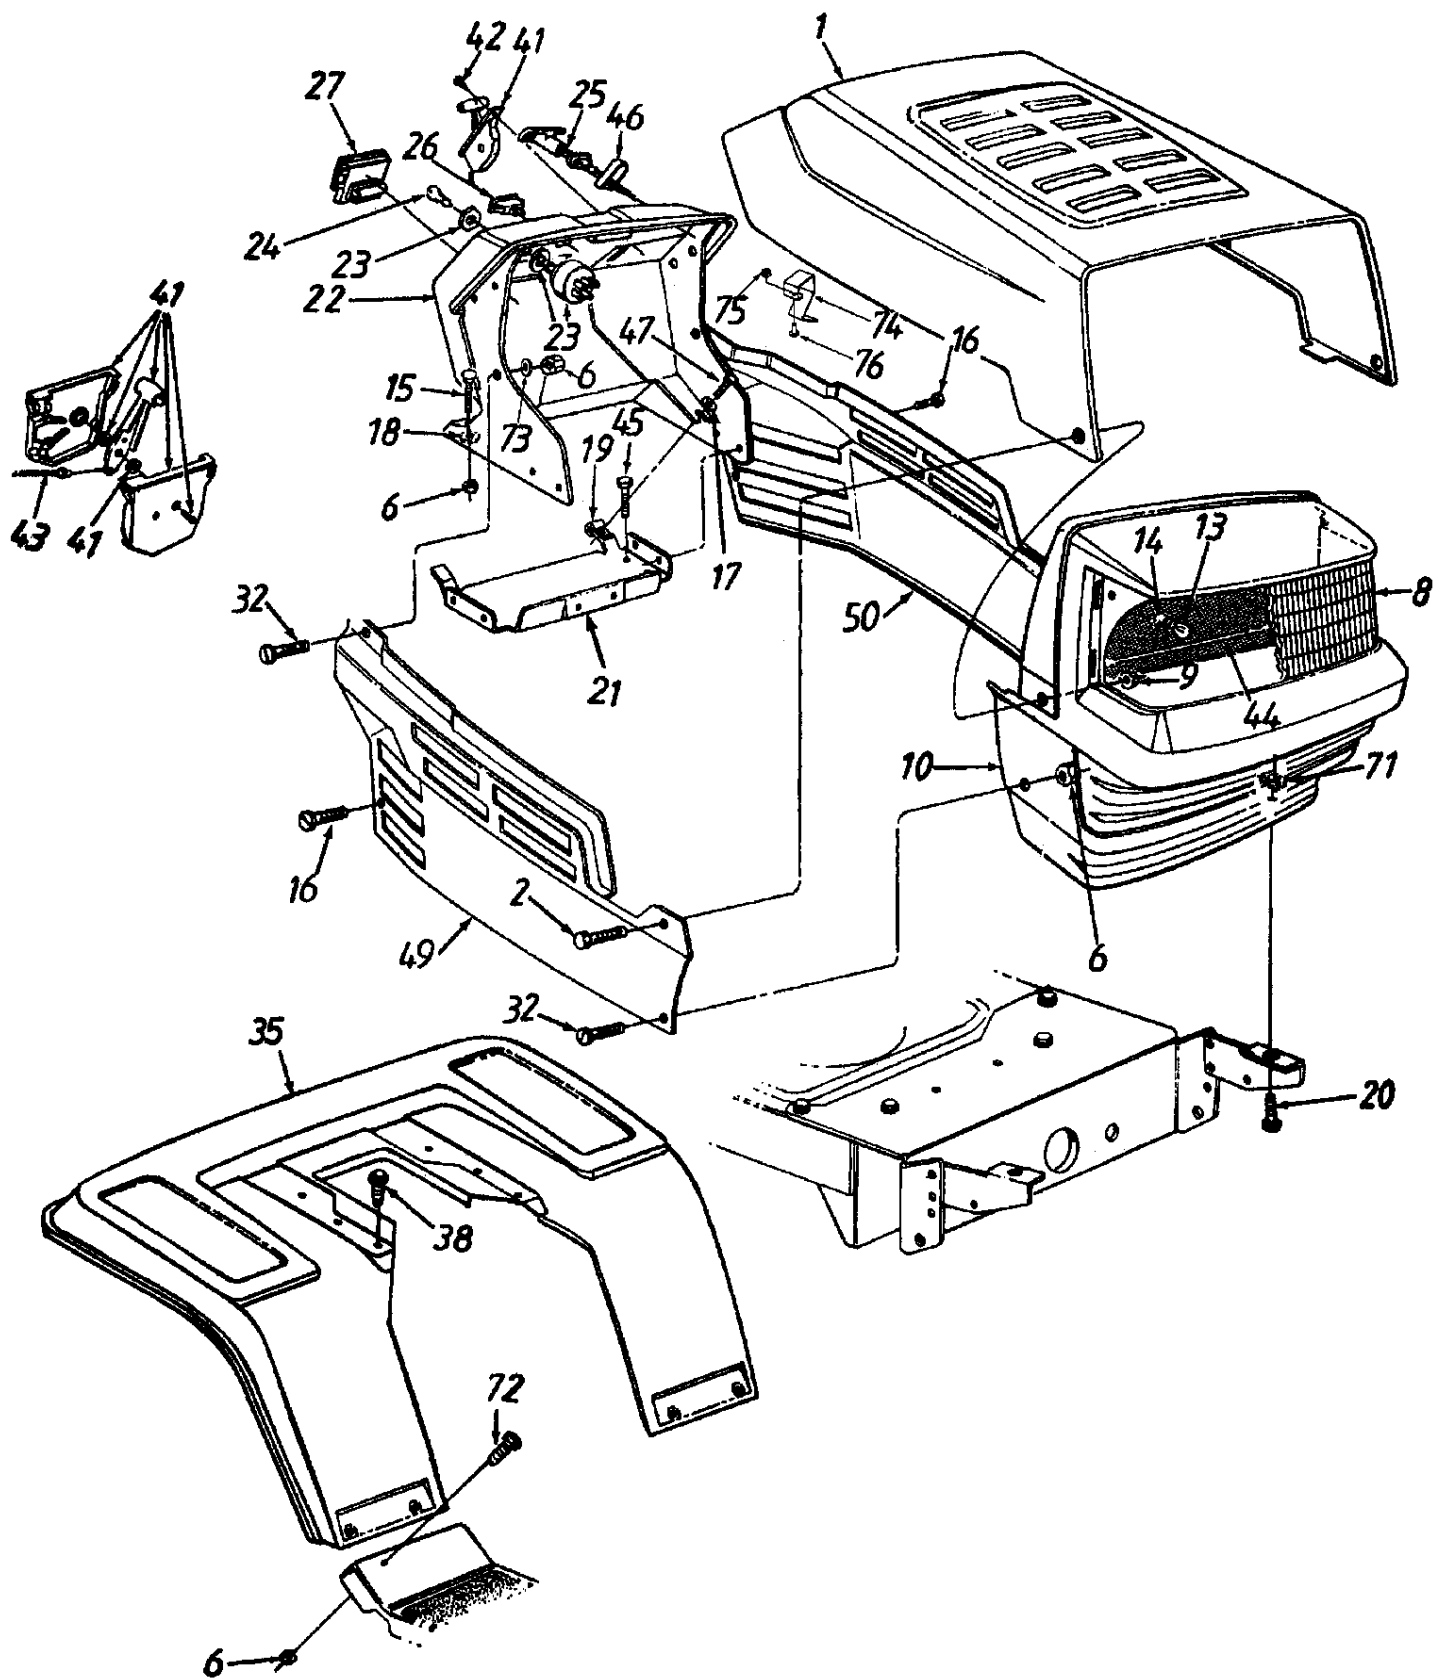

Ref #	Part Number	Qty	Description
1	783-0250		Hood
2	738-0952		Shld. Bolt .375" Dia. x .125" Lg.
6	712-0274		Hex Sems Nut 1/4-20 Thd.
8	731-1099A		Headlight Lens w/o Logo
	731-1767		Headlight Lens w/ Logo New Part
9	712-3027		Flange L-Nut 1/4-20 Thd.
10	731-1097D		Grille
11	736-3078		FI-Wash..344" I.D. x 1" O.D.
12	712-0267		Hex Nut 5/16-18 Thd.
13	725-0963		Lamp
14	725-1649		Socket
15	710-0703		Carriage Bolt 1/4-20 x .75" Lg.
16	710-0599		Hex Wash. Hd. TT-Tap Scr.1/4-20 x .5" Lg.
17	736-0173		FI-Wash..281" I.D. x .73" O.D.
18	726-0233		Bolt Retainer 1/4" I.D.
19	712-0185		Speed Nut 1/4-20Thd.
20	710-0118		Hex Bolt 5/16-18 x .75" Lg.
21	17632A		Gas Tank Support Brkt.
22	731-1096B		Dash w/Ammeter Hole
	731-1337A		Dash w/o Ammeter Hole
23	725-0267		Ignition Switch
24	725-0201		Ignition Key
25	746-0616A		Choke Control 23" Lg.
	746-0614A		Choke Control 38" Lg.
	746-3021		Choke Control 29" Lg.
	746-0720		Choke Control 20" Lg.
26	725-0634		Light Switch Optional Parts
27	725-0925		Ammeter Optional Parts
32	710-0286		Truss Mach. Scr. 1/4-20 x .5" Lg.
35	17871B		Fender w/Cutout
38	710-0726		Hex Wash. Hd. AB-Tap Scr.5/16 x .75" Lg.
41	831-0823A		Throttle Box Ass'y.
42	710-0779A		Truss Mach. AB-Tap Scr.#10 x .5" Lg.
43	746-0776		Throttle Control Wire 18.5" Lg.
	746-0634		Throttle Control Wire 35" Lg.
	746-0638		Throttle Control Wire 22" Lg.
44	777-9206		Grille Reflector Label
45	710-0603		Hex Wash. Hd. B-Tap Scr.5/16-18 x .5" Lg.
46	17782		Choke Retainer
47	710-0642		Hex TT-Tap Scr. 1/4-20 x .75" Lg.
49	783-0150A		Side Panel-R.H.
50	783-0151		Side Panel-L.H.
71	726-0211		U-Nut 5/16-18 Thd.
72	710-0286		Truss Mach. Scr. 1/4-20 x .5" Lg.
73	736-0342		FI-Wash..283" I.D. x .75" Lg.
74	732-0835		Hood Latch Optional Parts
75	712-0272		Hex Sems Nut 10-24 Thd. Optional Parts
76	710-0473		Truss Mach. Scr. 10-24 x .5" Lg. Optional Parts