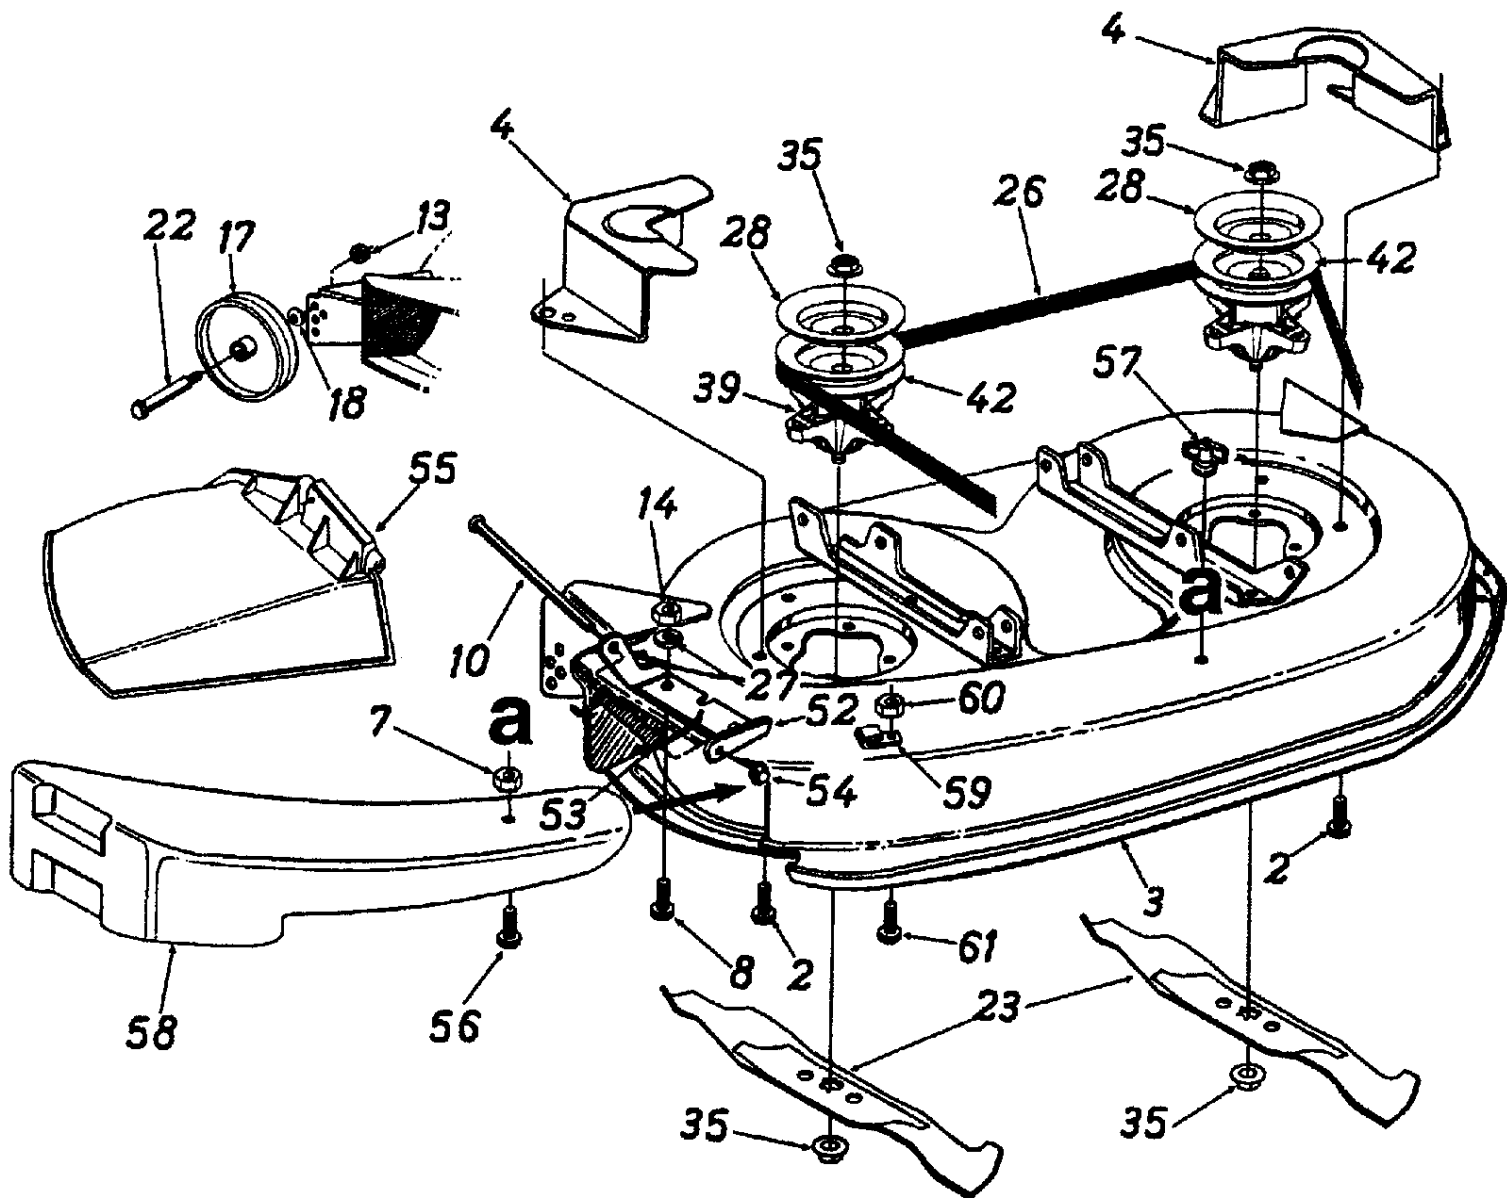

Ref #	Part Number	Qty	Description
2	710-1260		Hex Wash. Hd.TT-Tap Scr. 5/16-18 x .75" Lg.
3	683-0141		42" Deck Ass'y. New Part
	3A0695G118 (1997)		42" Deck Ass'y. Comp. New Part; (For Service
	753-0698		Deck, Chute and Spindle Assembly (Part 2) Only)
4	783-0149		Belt Guard Deck New Part
7	712-0291		Hex L-Nut 1/4-20 Thd. Optional
8	710-0258		Hex Bolt 1/4-20 x .62"
10	711-0792		Hinge Pin
13	712-0181		Hex Top L-Nut 3/8-16 Thd.
14	712-3006		Hex Nut 1/4-20 Thd. (Gr. 5)
17	734-0973		Deck Wheel-5"
18	736-0105		Bell-Wash..40" I.D. x .88" O.D.
22	738-0373		Shld. Bolt .498" Dia. x 1.53"
23	742-0616		3 in 1 Blade New Part
26	754-0371A		V-Belt
27	736-0270		Bell-Wash. 1/4" I.D.
28	783-0342		Brake Disc
33	710-0157		Hex Bolt 5/16-24 x .75" Lg.
35	712-0417A		Hex Flange Nut 5/8-18 Thd.
37	736-0158		L-Wash. 5/8" I.D.
39	618-0142		Blade Spindle Ass'y. Comp. New Part; (Incl. Ref. 28, 35, 42)
42	756-0980		5.75" Dia. Pulley New Part
52	703-1693		Hinge Mtg. Brkt.
53	732-0602		Torsion Spring
54	726-0106		Push Nut
55	731-1032		Chute Ass'y. Comp. (Incl. Ref. 10, 52, 53, 54, 55)
56	710-0597		Hex Bolt 1/4-20 x 1" Lg. Optional
57	712-3087		Wing Nut 1/4-20 Thd. Optional
58	731-1643		Mulching Plug New Part; Optional
59	16606		Retainer Hook Brkt.
60	712-0271		Hex Sems Nut 1/4-20 Thd.
61	710-0258		Hex Bolt 1/4-20 x .62" Lg.