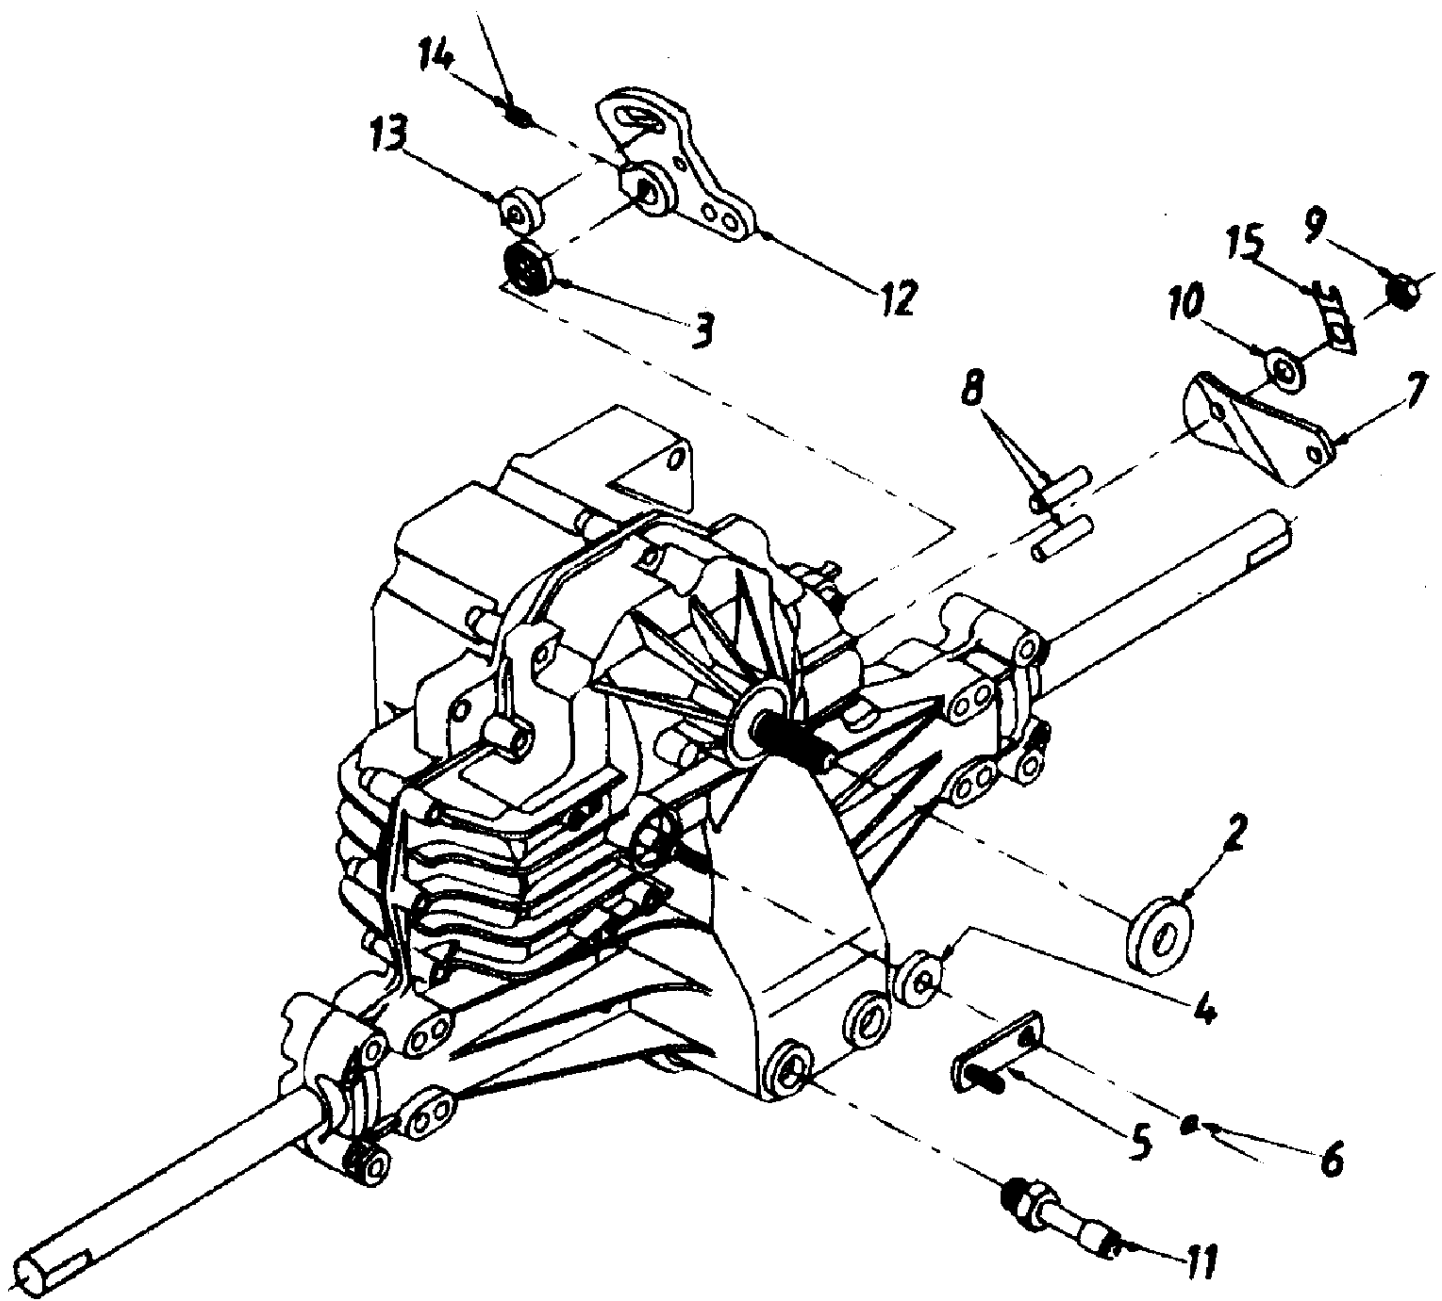

Ref #	Part Number	Qty	Description
1	718-0255A		Transmission Comp.
2	HG-9008000-0128	1	Seal-Lip
3	HG-9008000-0126	1	Seal-Lip
4	HG-45074	1	Seal-Lip 10x 25x7
5	HG-50126	1	Arm-Bypass
6	HG-44870	1	Ring-Retting
7	HG-44094	1	Arm-Actuating
8	HG-44891	2	Pin-Actuating
9	HG-50108	1	Nut-Hex Lock 5/16-24 UNJC
10	HG-44130	1	Washer 7/16" x 7/8" x .06"
11	HG-50042	1	Breather Ass'y.
12	HG-45007	1	Arm-Control
13	HG-50034	1	Puck-Dampener
14	HG-50018	1	Set Screw
15	HG-50129	1	Strap, Locking